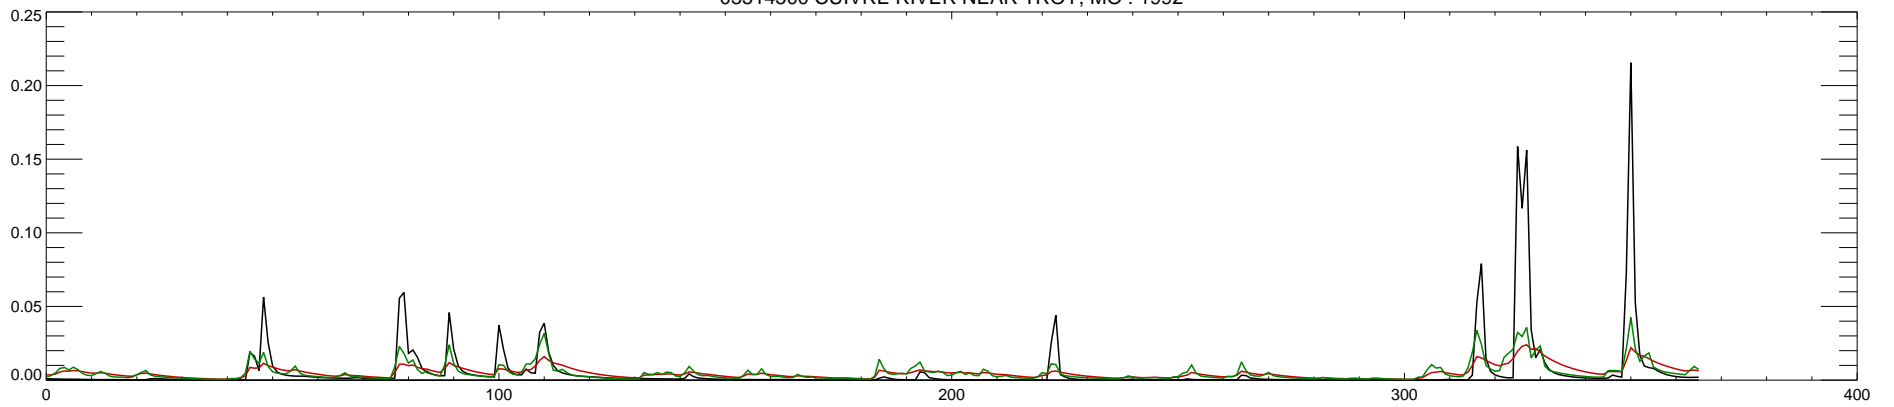

05514500 CUIVRE RIVER NEAR TROY, MO : 1993

05514500 CUIVRE RIVER NEAR TROY, MO : 1992