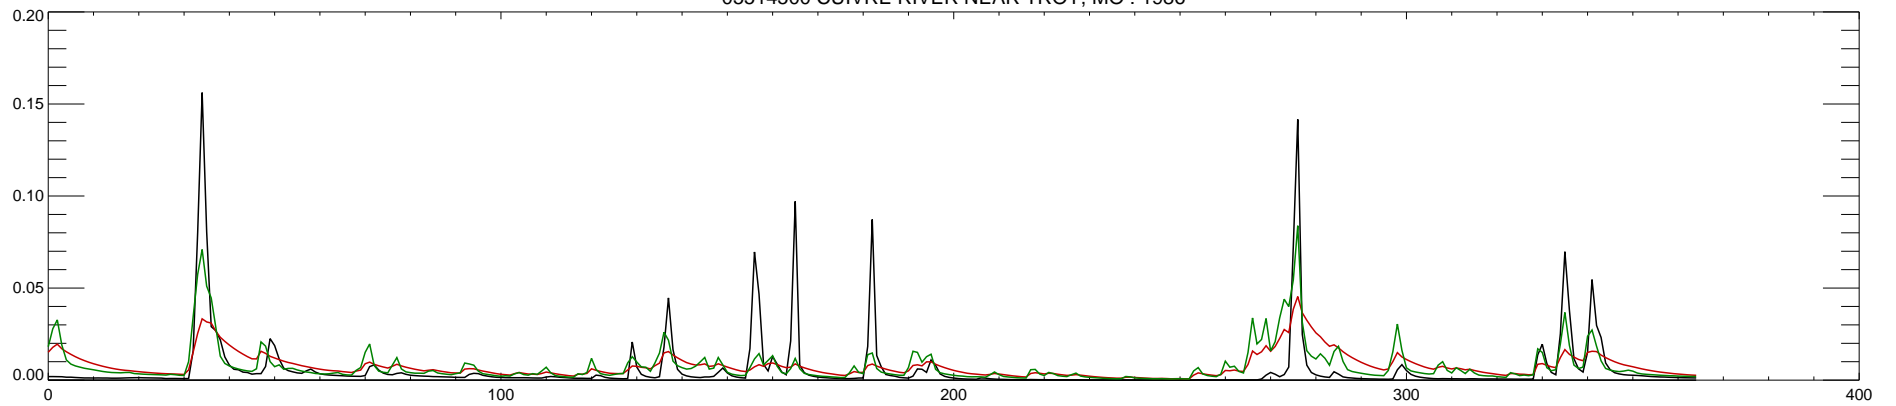

05514500 CUIVRE RIVER NEAR TROY, MO : 1987

05514500 CUIVRE RIVER NEAR TROY, MO : 1986