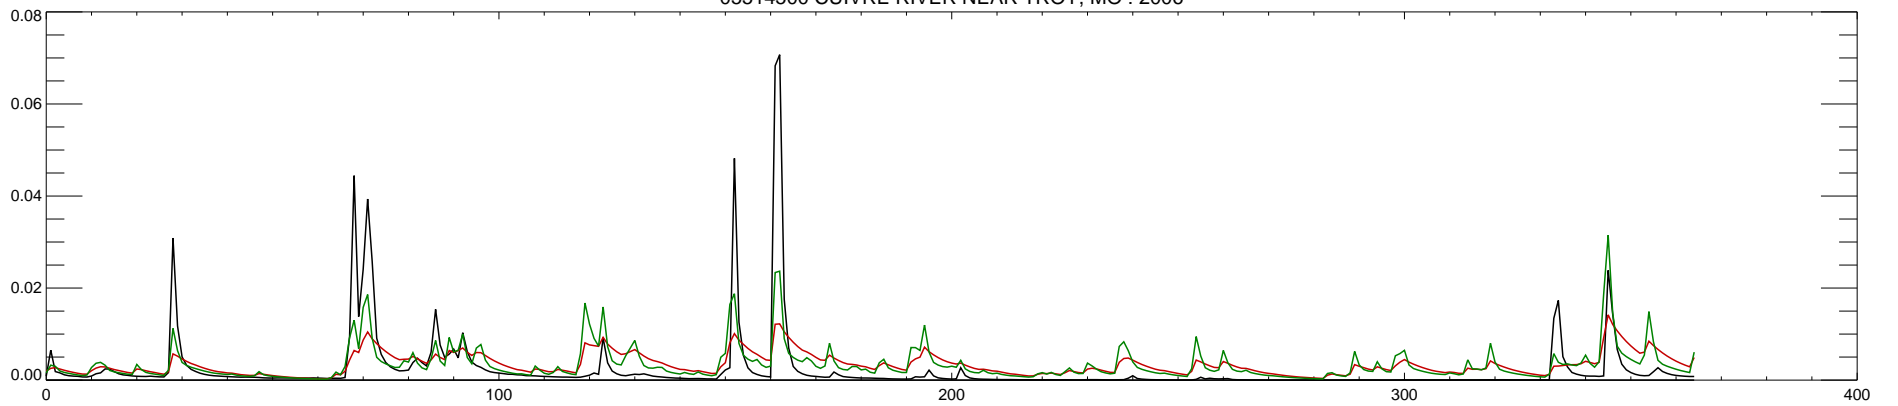

05514500 CUIVRE RIVER NEAR TROY, MO : 2007

05514500 CUIVRE RIVER NEAR TROY, MO : 2006