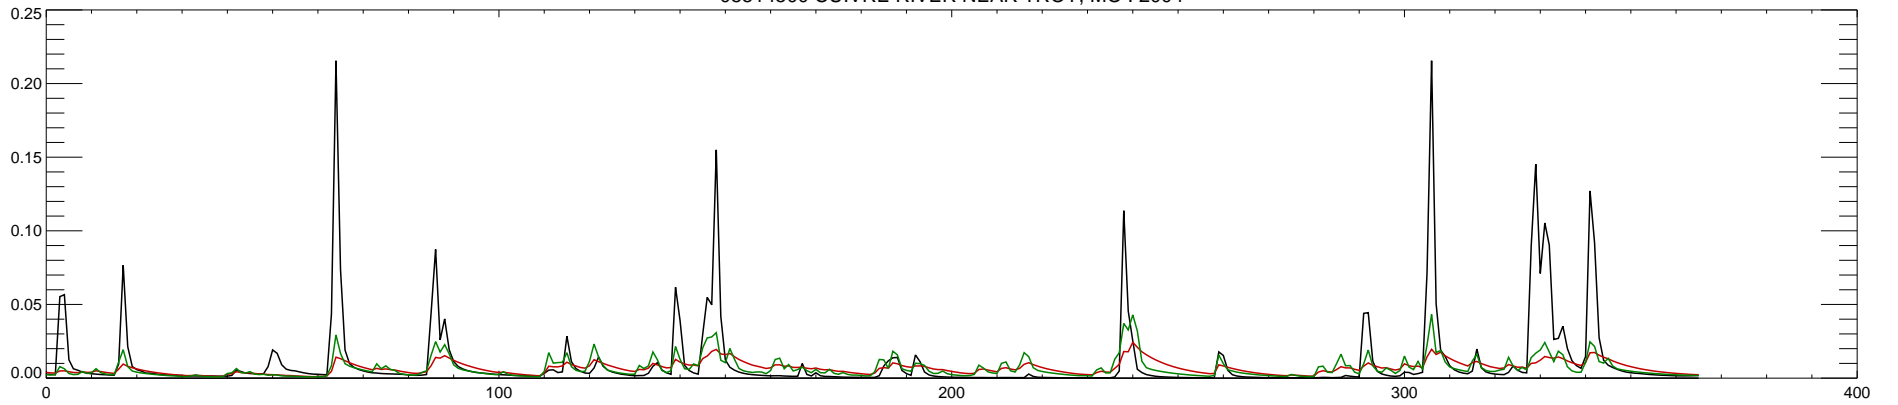

05514500 CUIVRE RIVER NEAR TROY, MO : 2000

05514500 CUIVRE RIVER NEAR TROY, MO : 2001

05514500 CUIVRE RIVER NEAR TROY, MO : 2002

05514500 CUIVRE RIVER NEAR TROY, MO : 2003

05514500 CUIVRE RIVER NEAR TROY, MO : 2004