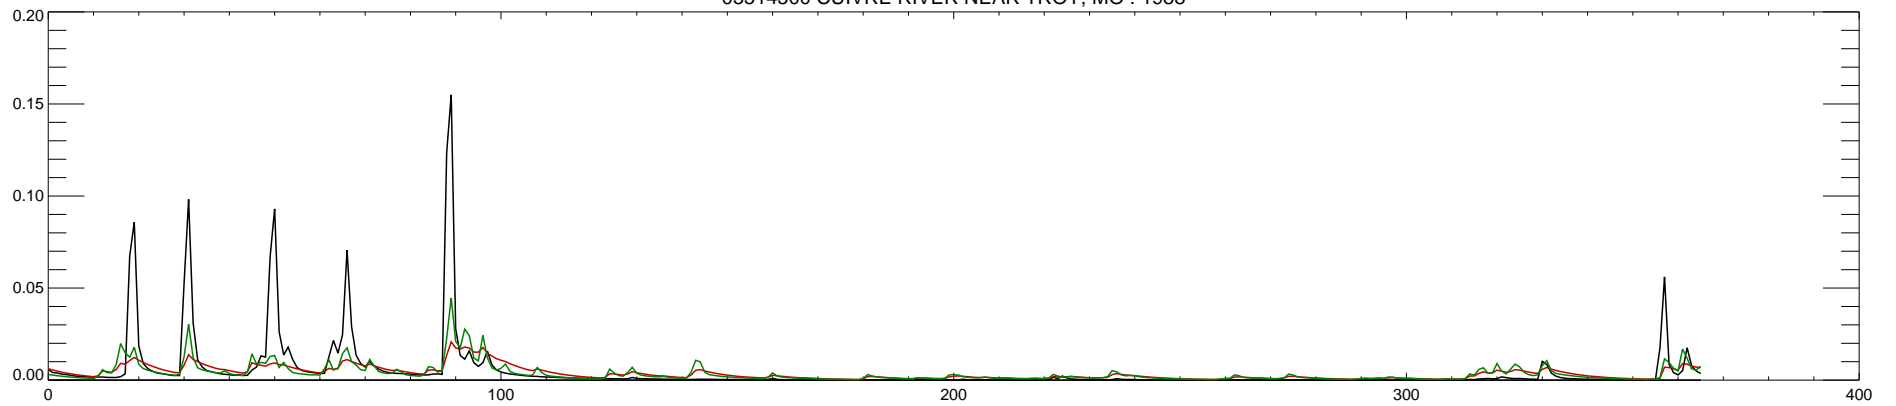

05514500 CUIVRE RIVER NEAR TROY, MO : 1985

05514500 CUIVRE RIVER NEAR TROY, MO : 1986

05514500 CUIVRE RIVER NEAR TROY, MO : 1987

05514500 CUIVRE RIVER NEAR TROY, MO : 1988

05514500 CUIVRE RIVER NEAR TROY, MO : 1989