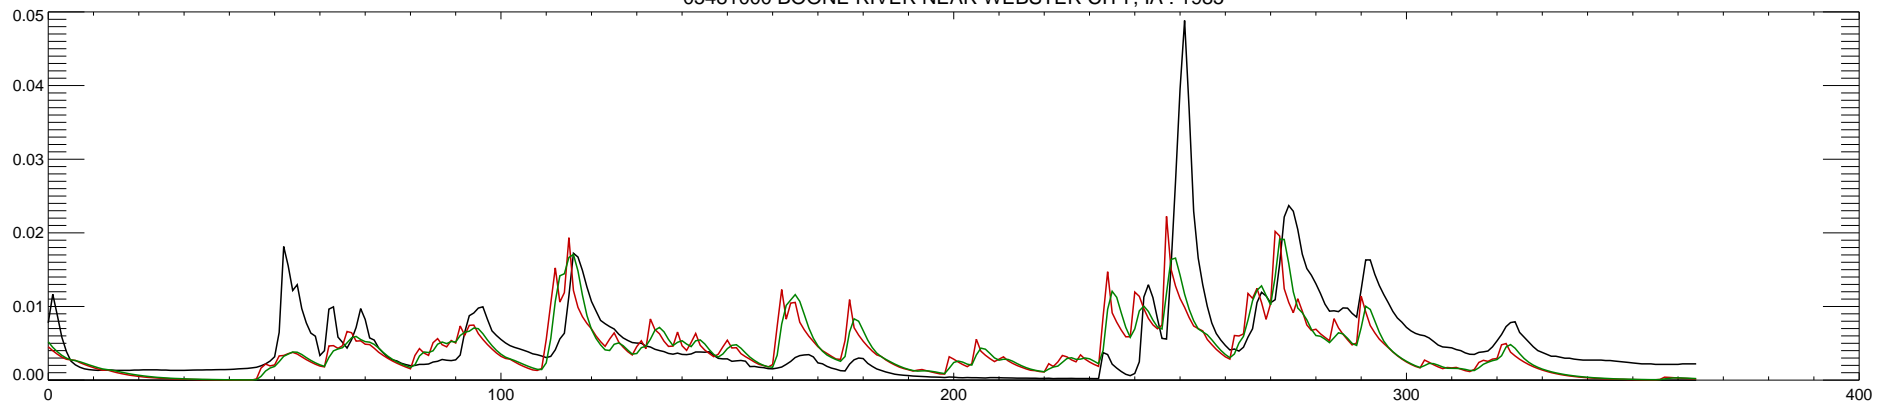

05481000 BOONE RIVER NEAR WEBSTER CITY, IA : 1986

05481000 BOONE RIVER NEAR WEBSTER CITY, IA : 1985