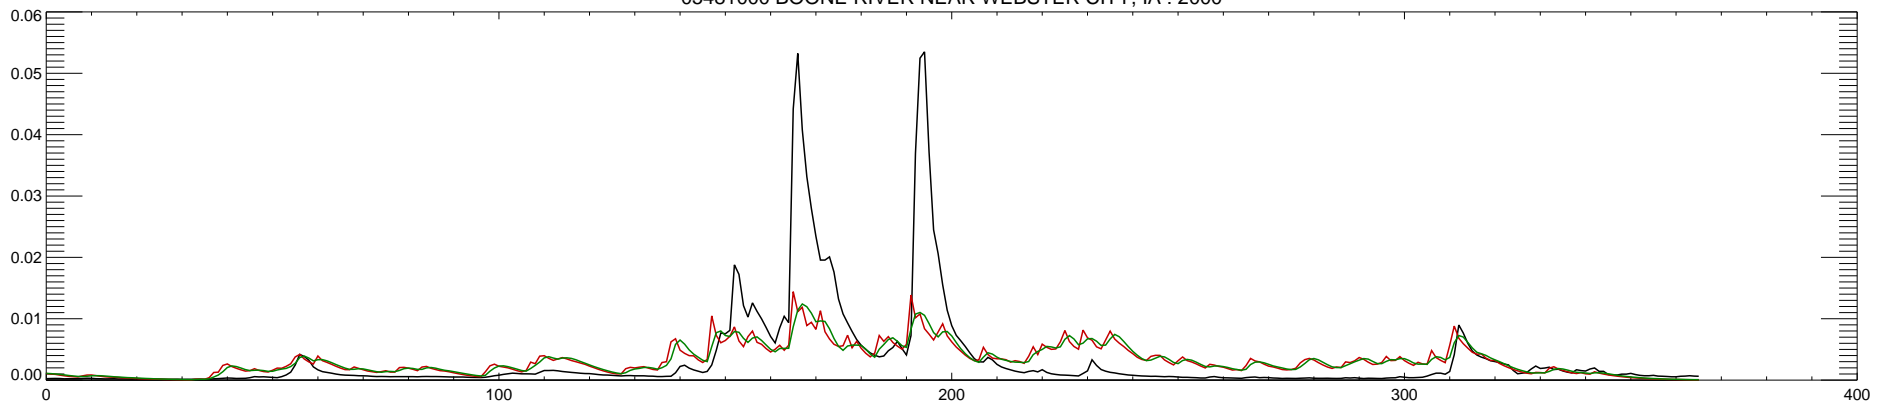

05481000 BOONE RIVER NEAR WEBSTER CITY, IA : 2001

05481000 BOONE RIVER NEAR WEBSTER CITY, IA : 2000