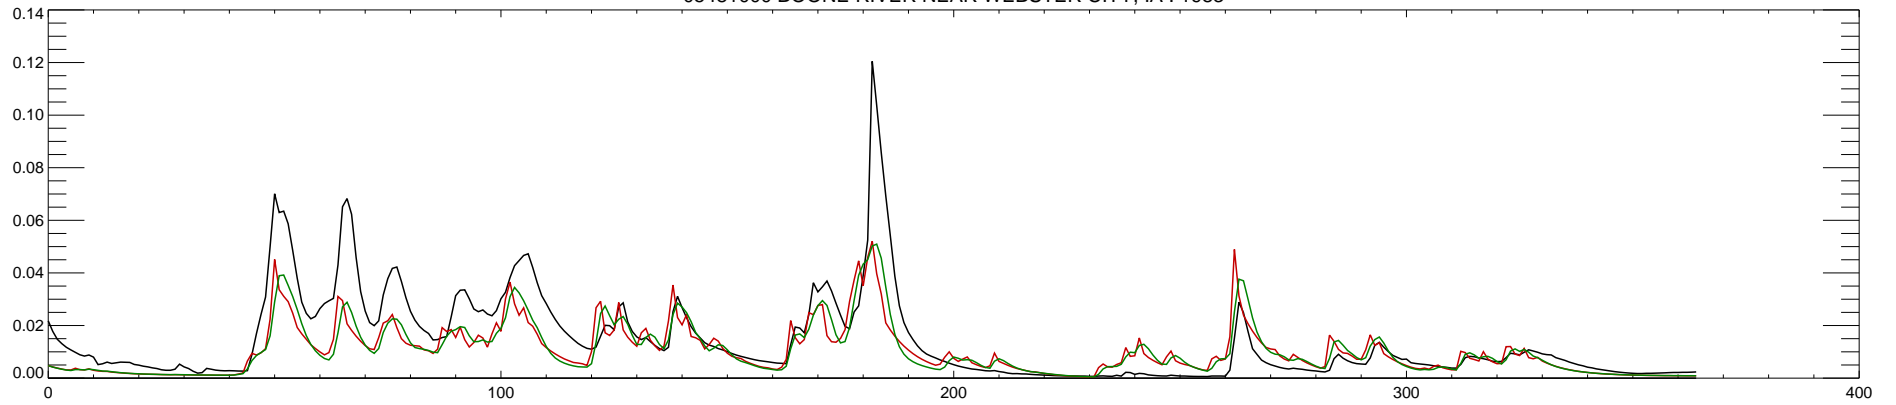

05481000 BOONE RIVER NEAR WEBSTER CITY, IA : 1980

05481000 BOONE RIVER NEAR WEBSTER CITY, IA : 1981

05481000 BOONE RIVER NEAR WEBSTER CITY, IA : 1982

05481000 BOONE RIVER NEAR WEBSTER CITY, IA : 1983

05481000 BOONE RIVER NEAR WEBSTER CITY, IA : 1984