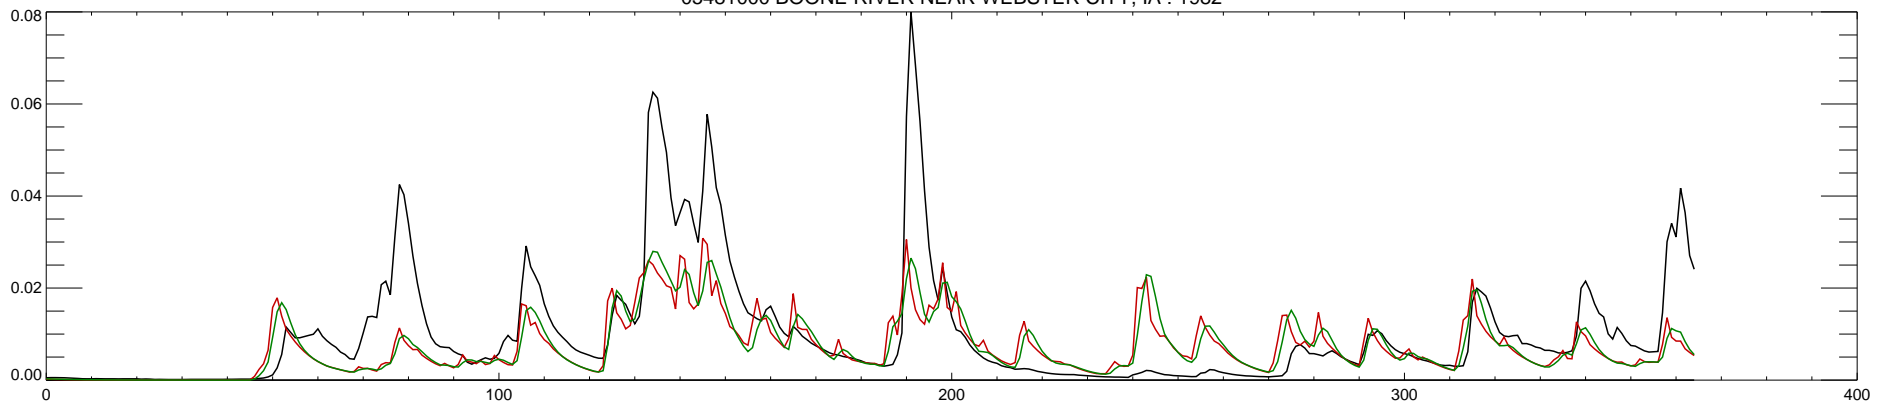

05481000 BOONE RIVER NEAR WEBSTER CITY, IA : 1980

05481000 BOONE RIVER NEAR WEBSTER CITY, IA : 1981

05481000 BOONE RIVER NEAR WEBSTER CITY, IA : 1982

05481000 BOONE RIVER NEAR WEBSTER CITY, IA : 1983

05481000 BOONE RIVER NEAR WEBSTER CITY, IA : 1984