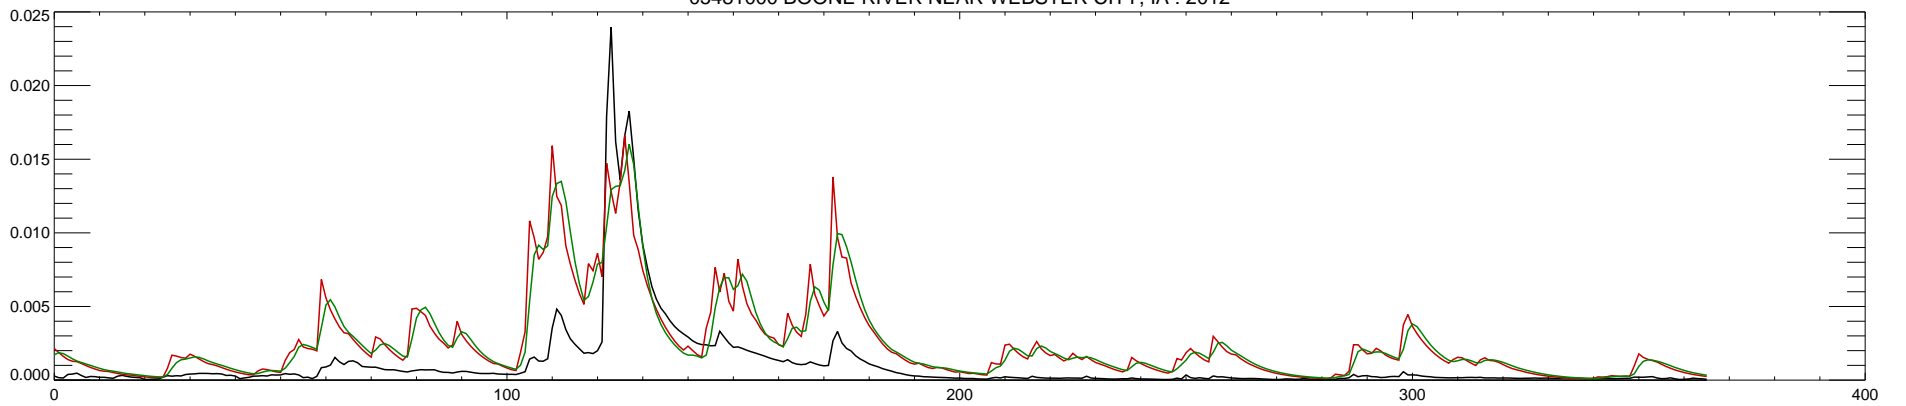

05481000 BOONE RIVER NEAR WEBSTER CITY, IA : 2013

05481000 BOONE RIVER NEAR WEBSTER CITY, IA : 2012