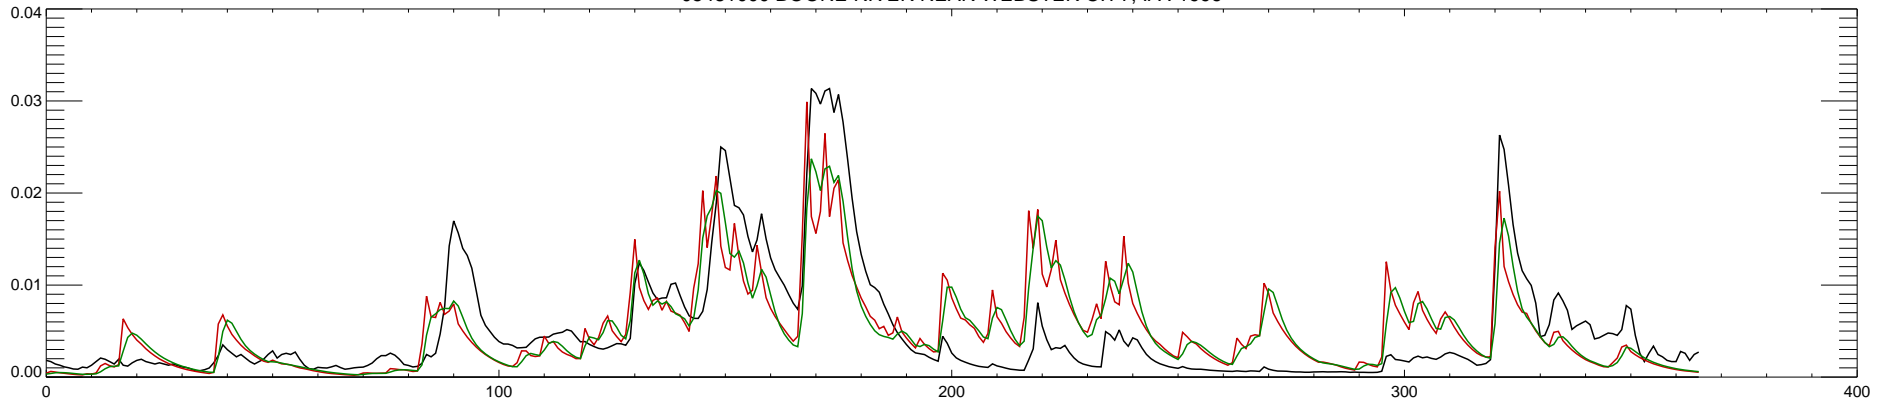

05481000 BOONE RIVER NEAR WEBSTER CITY, IA : 1997

05481000 BOONE RIVER NEAR WEBSTER CITY, IA : 1996