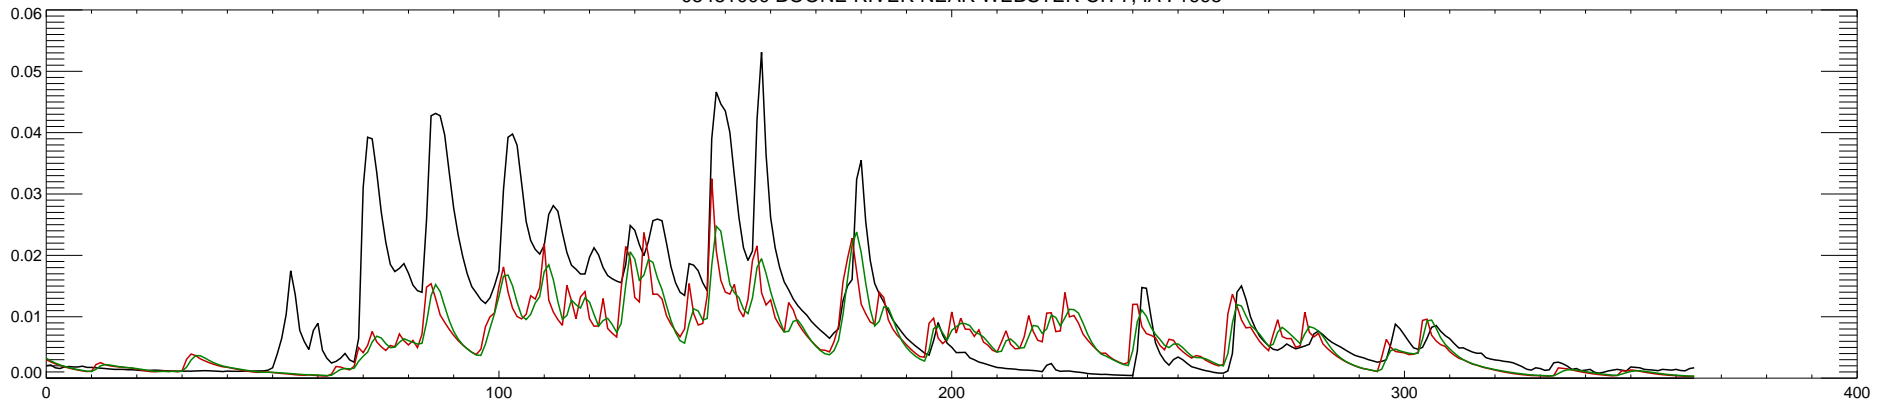

05481000 BOONE RIVER NEAR WEBSTER CITY, IA : 1996

05481000 BOONE RIVER NEAR WEBSTER CITY, IA : 1995