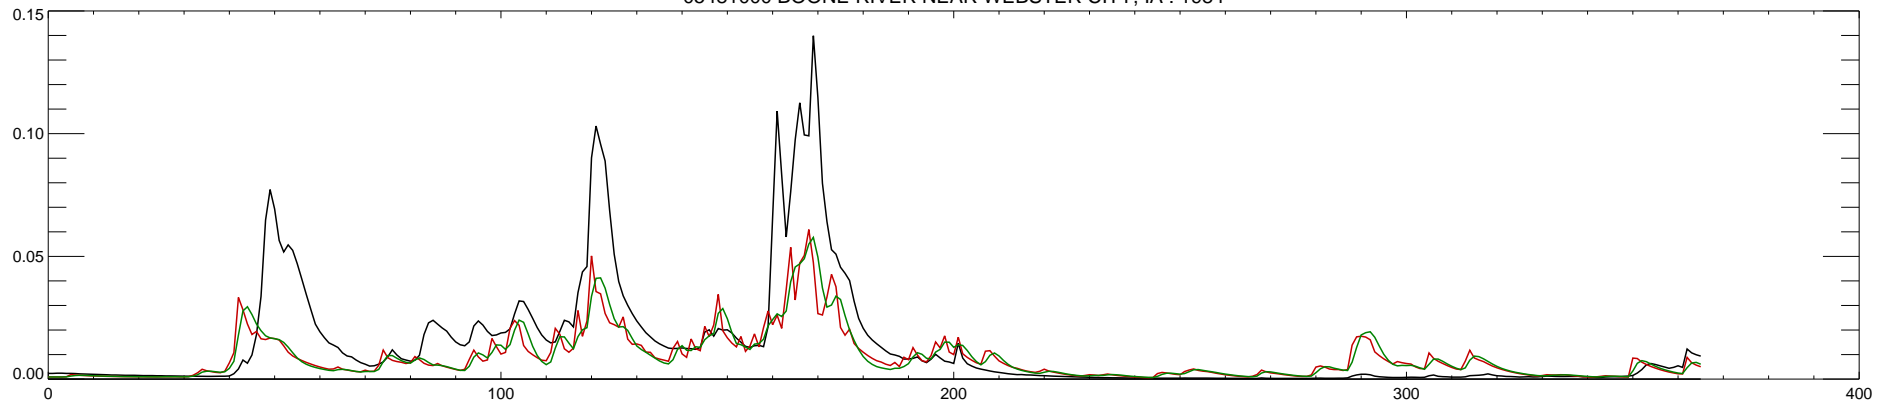

05481000 BOONE RIVER NEAR WEBSTER CITY, IA : 1980

05481000 BOONE RIVER NEAR WEBSTER CITY, IA : 1981

05481000 BOONE RIVER NEAR WEBSTER CITY, IA : 1982

05481000 BOONE RIVER NEAR WEBSTER CITY, IA : 1983

05481000 BOONE RIVER NEAR WEBSTER CITY, IA : 1984