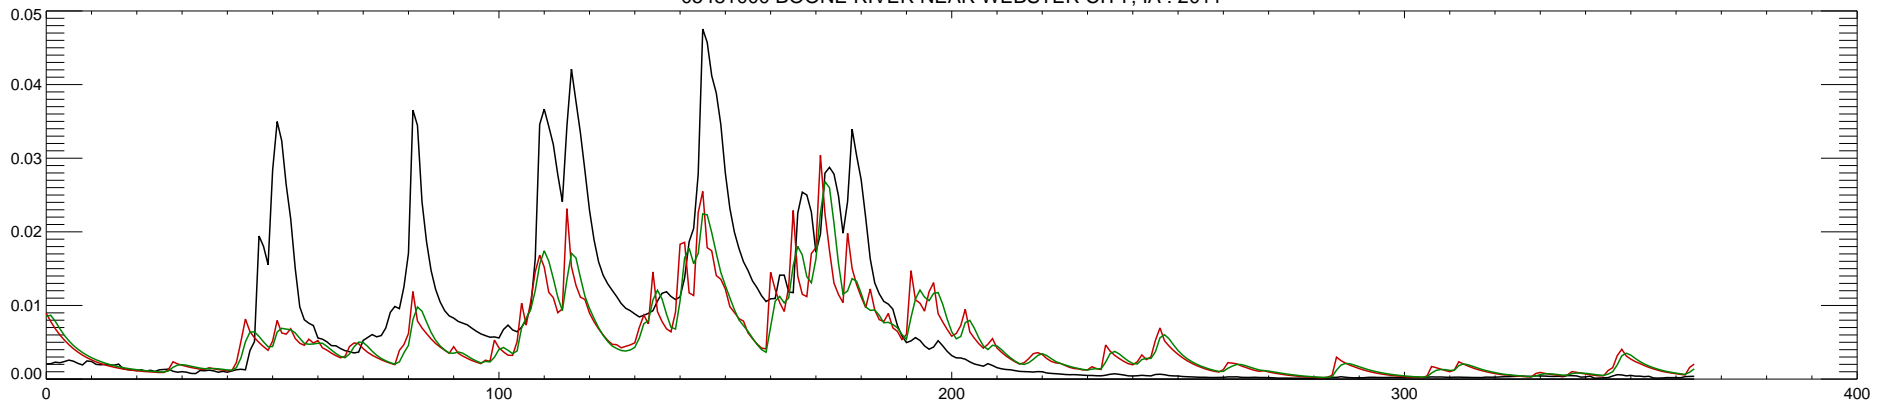

05481000 BOONE RIVER NEAR WEBSTER CITY, IA : 2012

05481000 BOONE RIVER NEAR WEBSTER CITY, IA : 2011