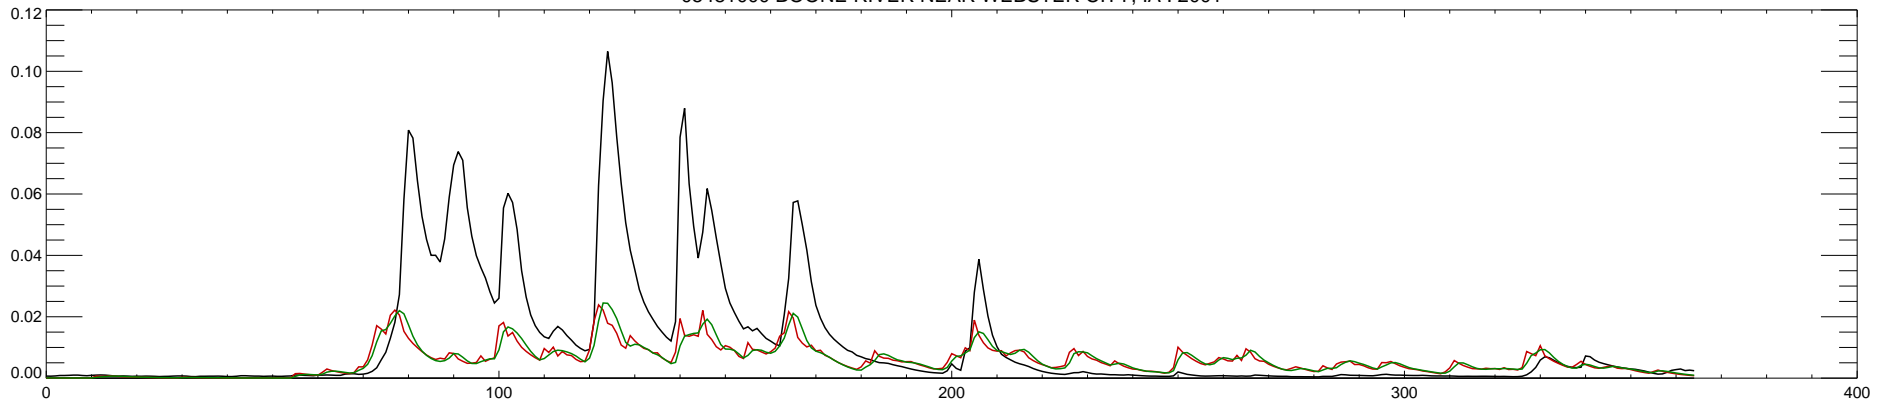

05481000 BOONE RIVER NEAR WEBSTER CITY, IA : 2002

05481000 BOONE RIVER NEAR WEBSTER CITY, IA : 2001