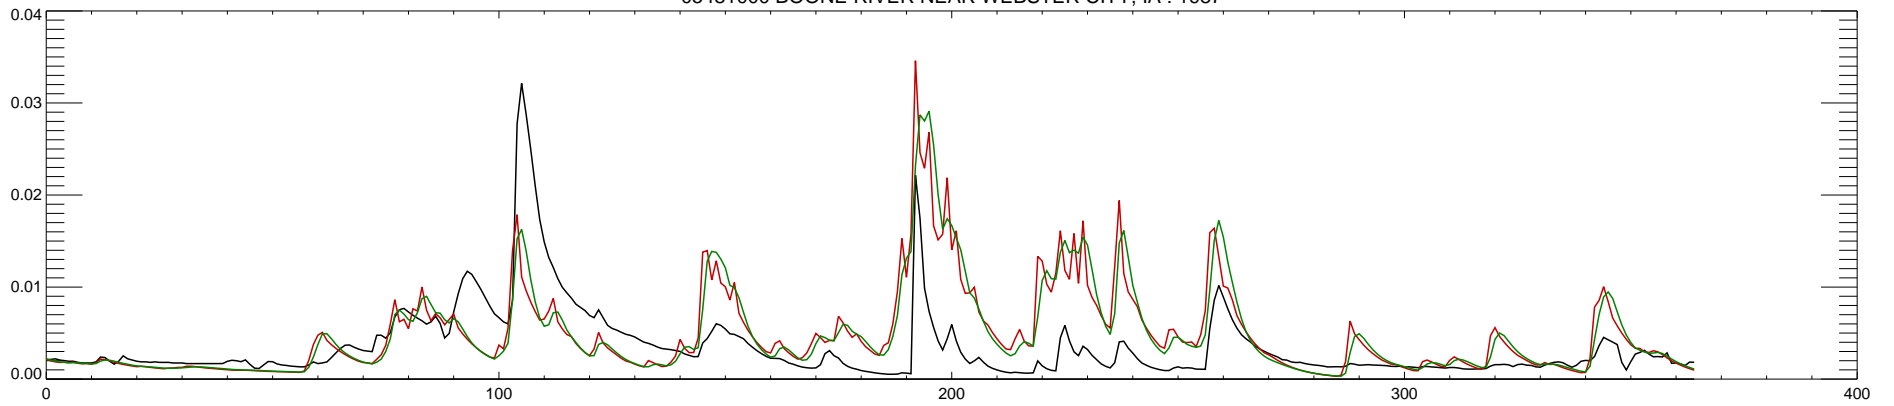

05481000 BOONE RIVER NEAR WEBSTER CITY, IA : 1988

05481000 BOONE RIVER NEAR WEBSTER CITY, IA : 1987