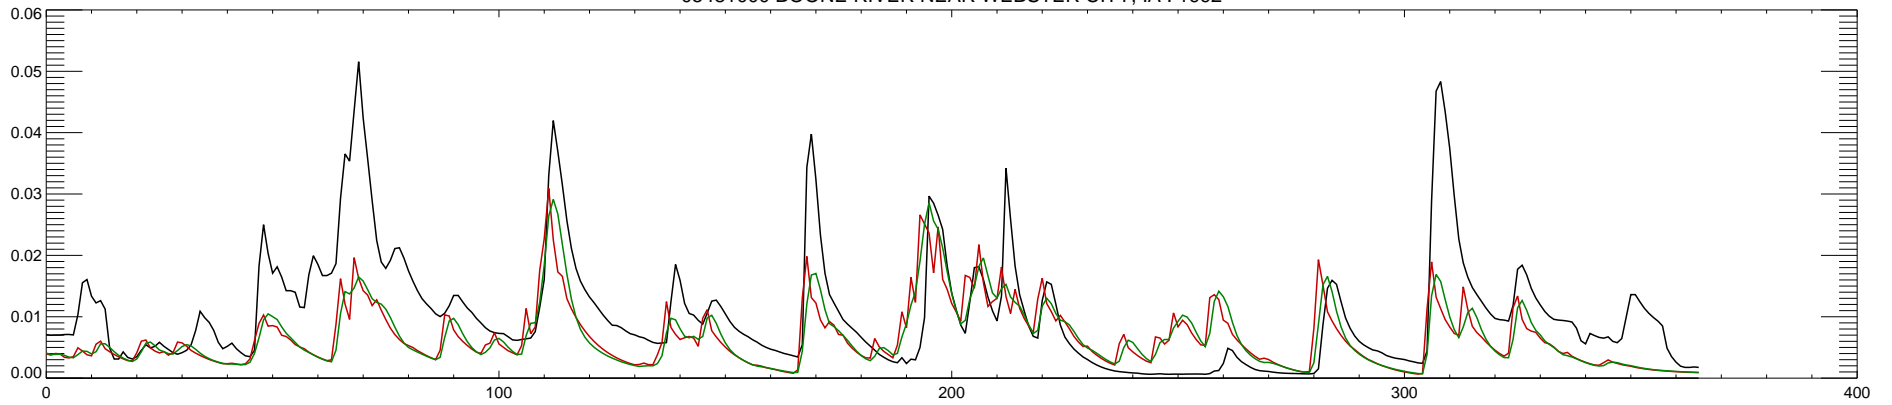

05481000 BOONE RIVER NEAR WEBSTER CITY, IA : 1993

05481000 BOONE RIVER NEAR WEBSTER CITY, IA : 1992