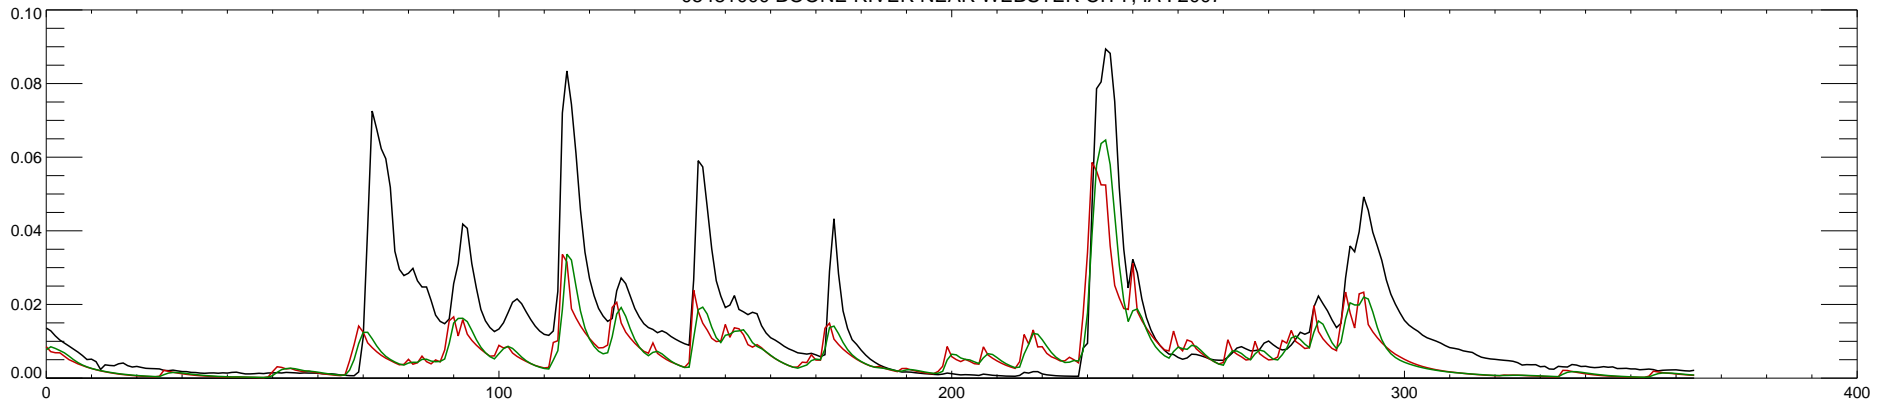

05481000 BOONE RIVER NEAR WEBSTER CITY, IA : 2008

05481000 BOONE RIVER NEAR WEBSTER CITY, IA : 2007