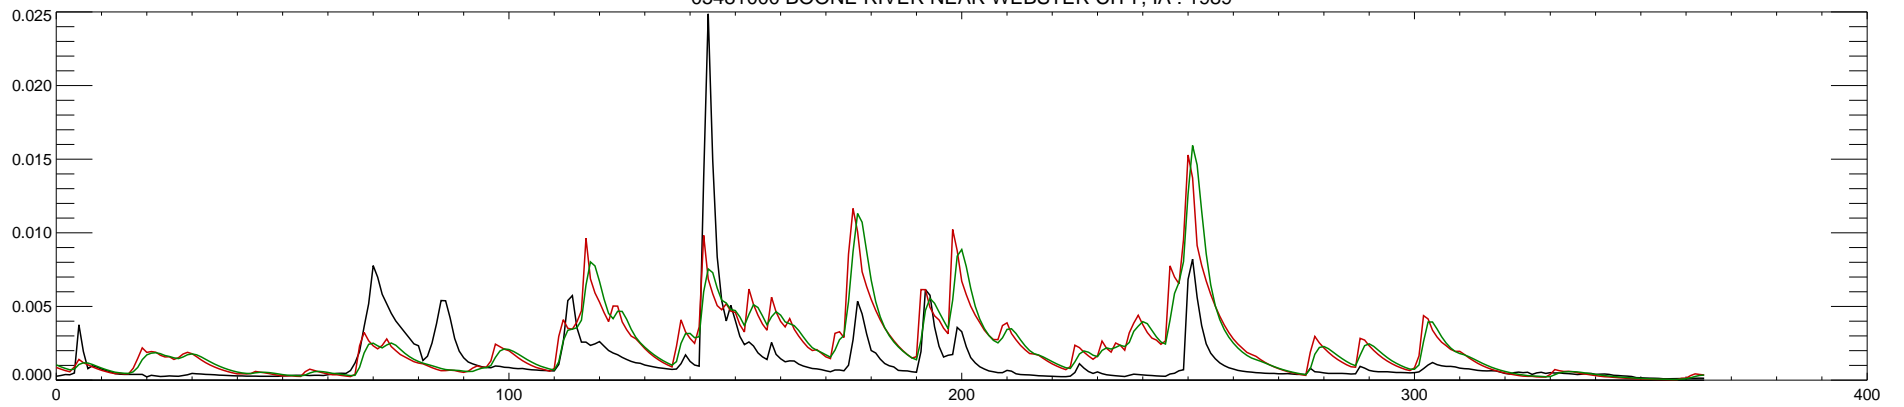

05481000 BOONE RIVER NEAR WEBSTER CITY, IA : 1985

05481000 BOONE RIVER NEAR WEBSTER CITY, IA : 1986

05481000 BOONE RIVER NEAR WEBSTER CITY, IA : 1987

05481000 BOONE RIVER NEAR WEBSTER CITY, IA : 1988

05481000 BOONE RIVER NEAR WEBSTER CITY, IA : 1989