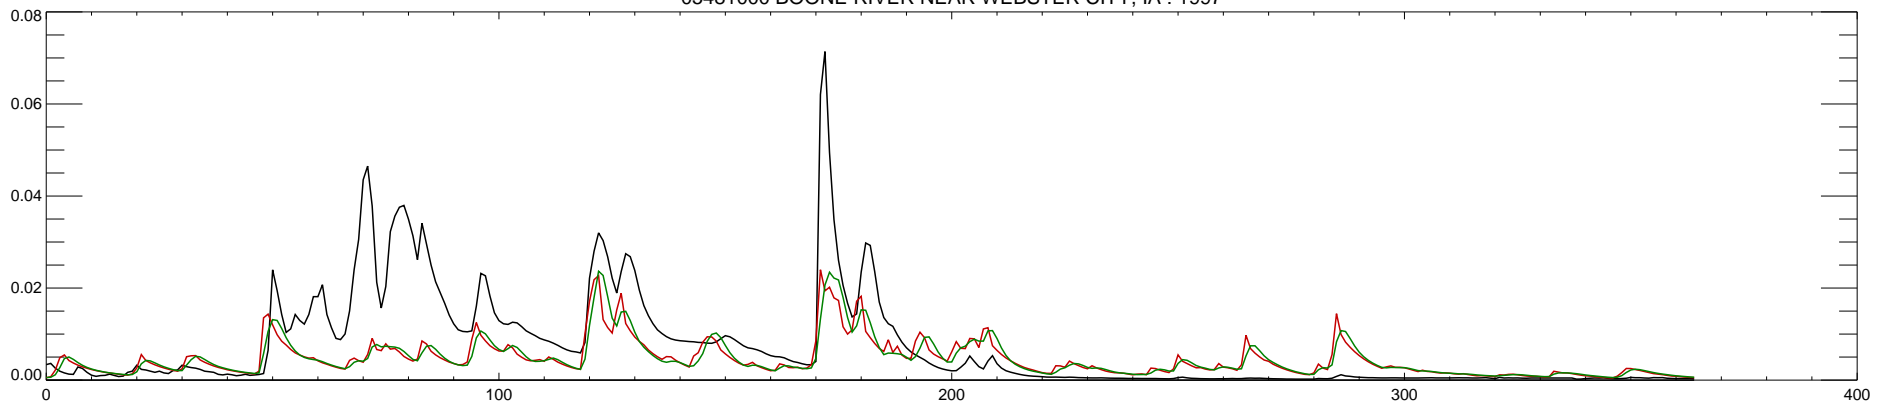

05481000 BOONE RIVER NEAR WEBSTER CITY, IA : 1998

05481000 BOONE RIVER NEAR WEBSTER CITY, IA : 1997