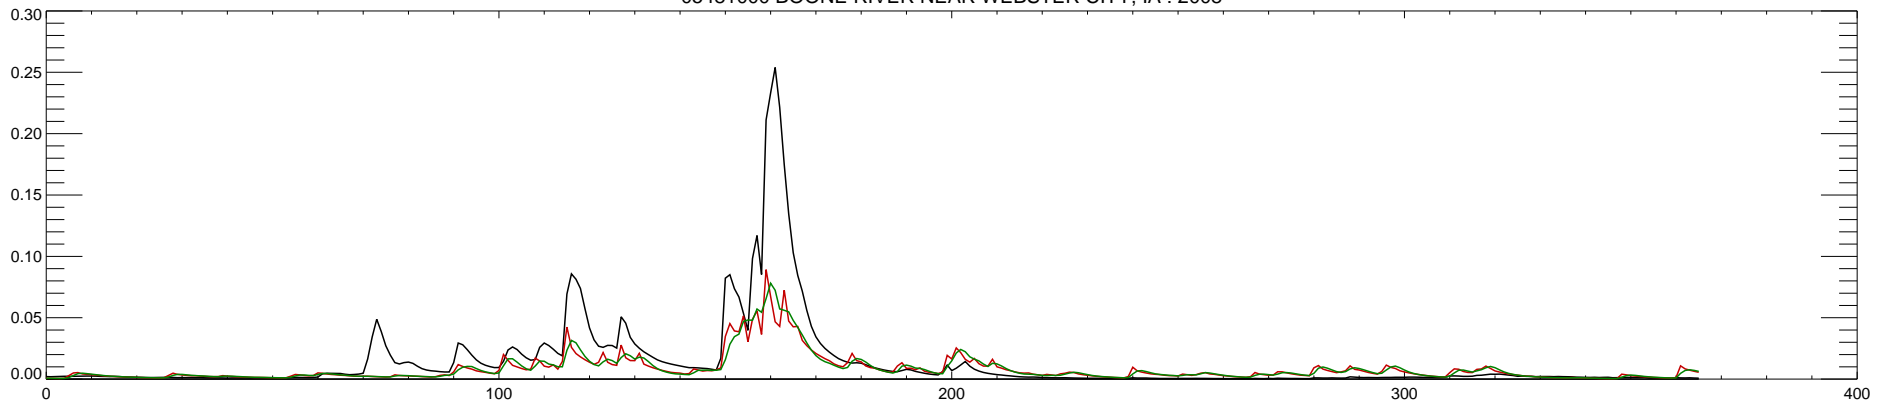

05481000 BOONE RIVER NEAR WEBSTER CITY, IA : 2005

05481000 BOONE RIVER NEAR WEBSTER CITY, IA : 2006

05481000 BOONE RIVER NEAR WEBSTER CITY, IA : 2007

05481000 BOONE RIVER NEAR WEBSTER CITY, IA : 2008

05481000 BOONE RIVER NEAR WEBSTER CITY, IA : 2009