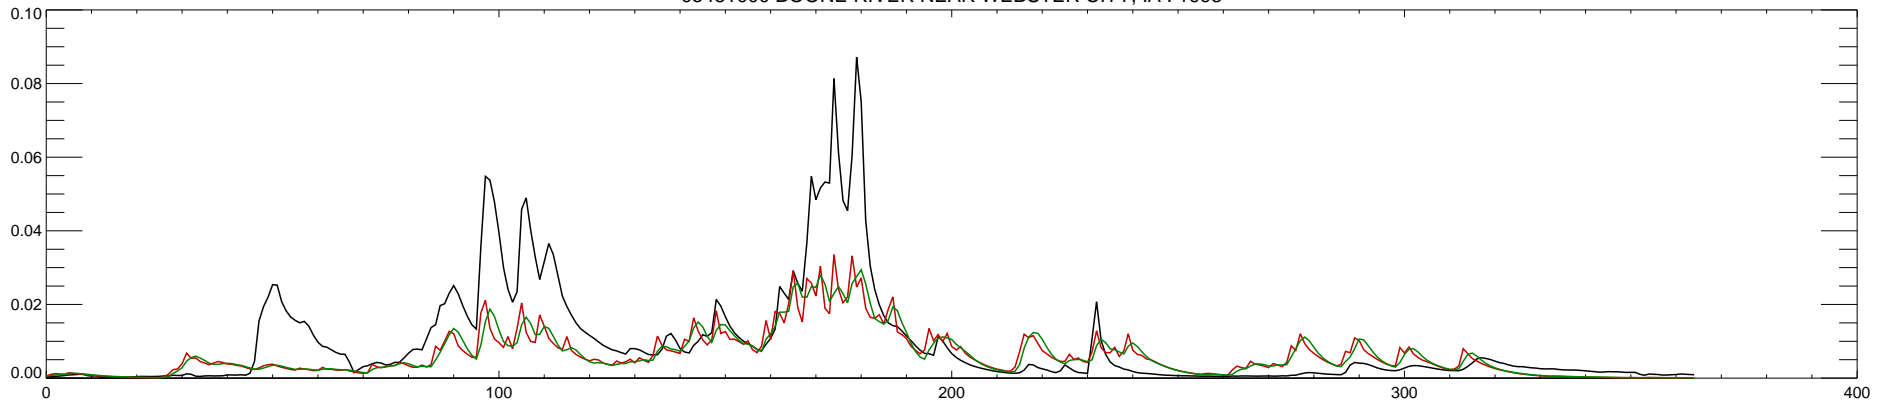

05481000 BOONE RIVER NEAR WEBSTER CITY, IA : 1995

05481000 BOONE RIVER NEAR WEBSTER CITY, IA : 1996

05481000 BOONE RIVER NEAR WEBSTER CITY, IA : 1997

05481000 BOONE RIVER NEAR WEBSTER CITY, IA : 1998

05481000 BOONE RIVER NEAR WEBSTER CITY, IA : 1999