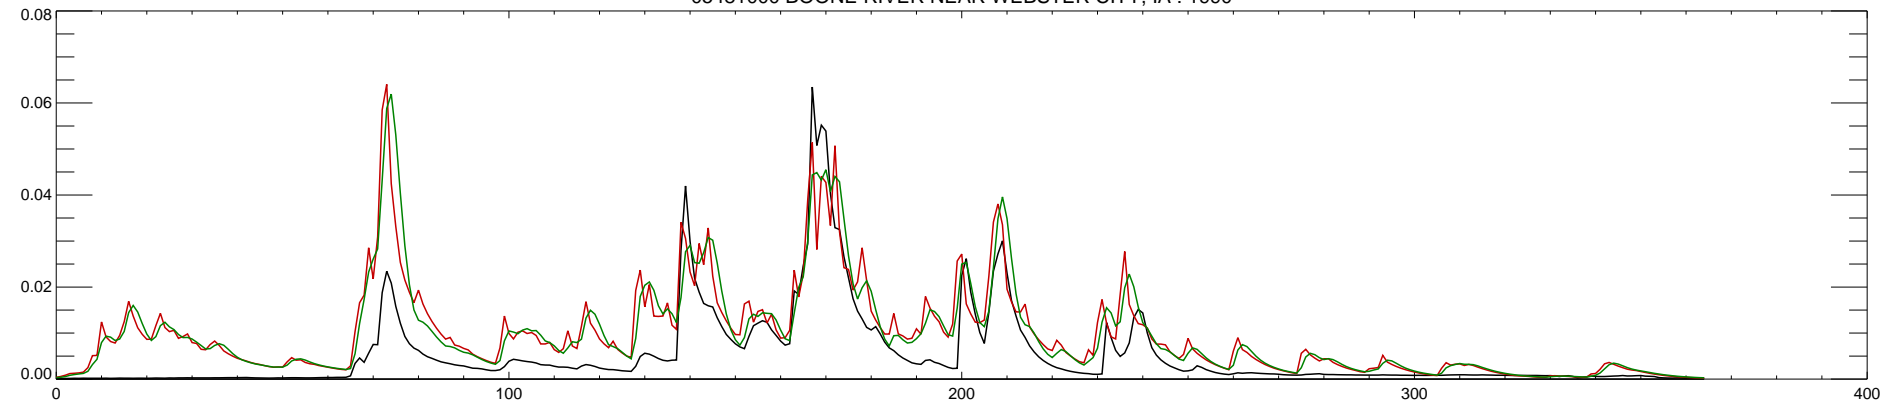

05481000 BOONE RIVER NEAR WEBSTER CITY, IA : 1991

05481000 BOONE RIVER NEAR WEBSTER CITY, IA : 1990