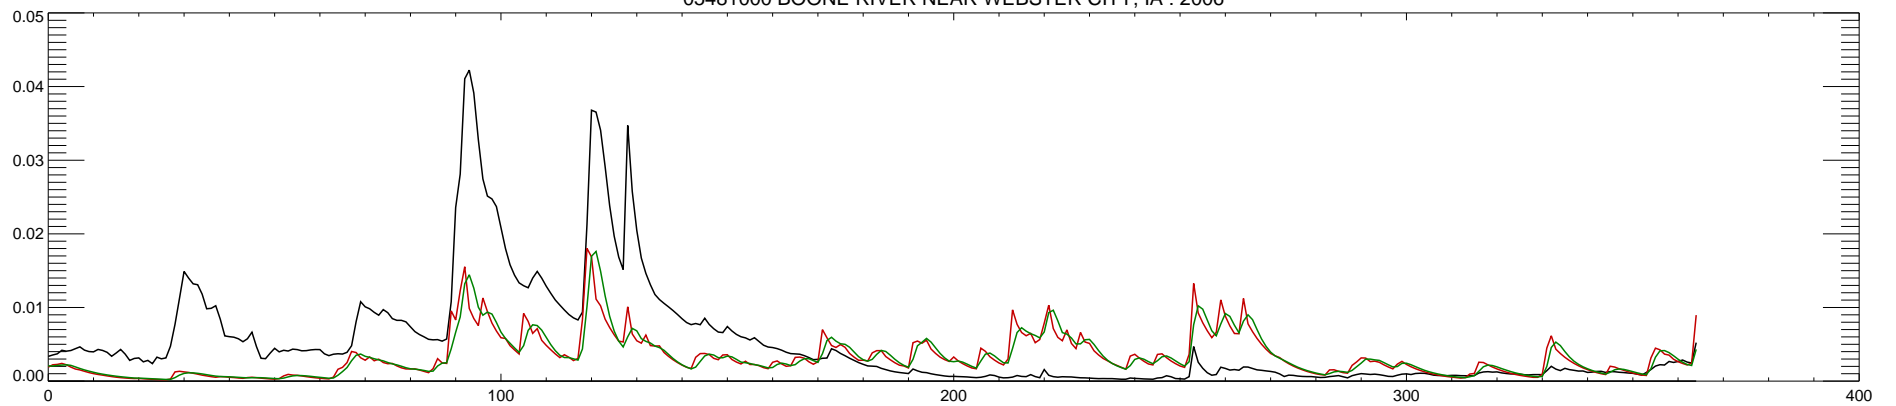

05481000 BOONE RIVER NEAR WEBSTER CITY, IA : 2007

05481000 BOONE RIVER NEAR WEBSTER CITY, IA : 2006