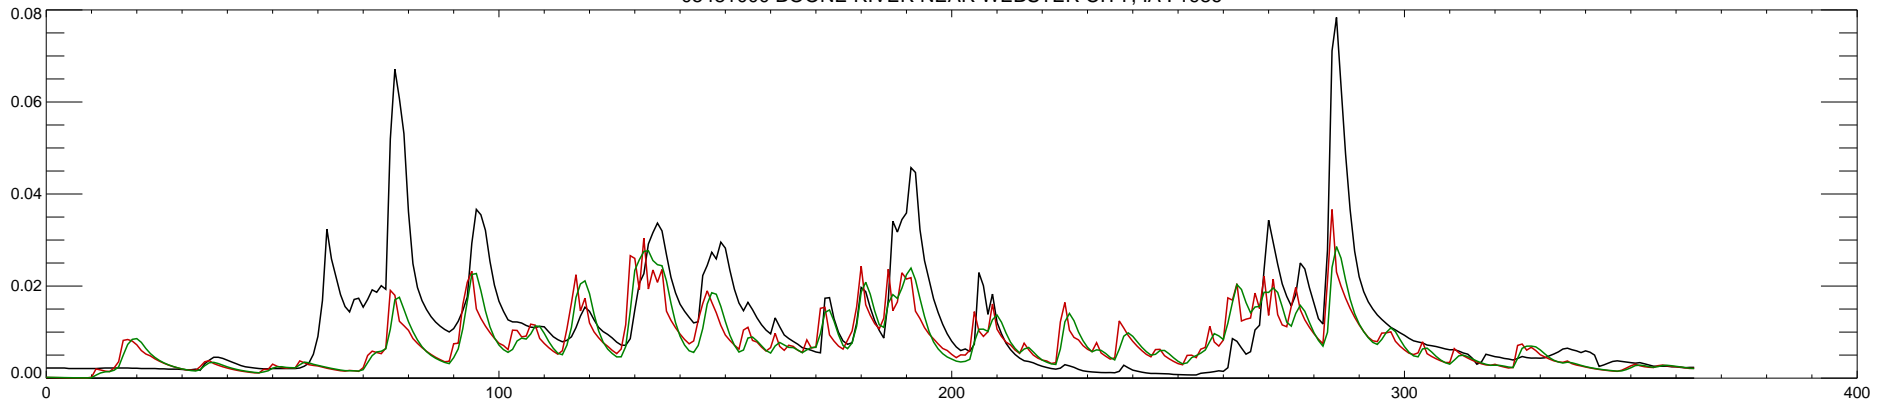

05481000 BOONE RIVER NEAR WEBSTER CITY, IA : 1987

05481000 BOONE RIVER NEAR WEBSTER CITY, IA : 1986