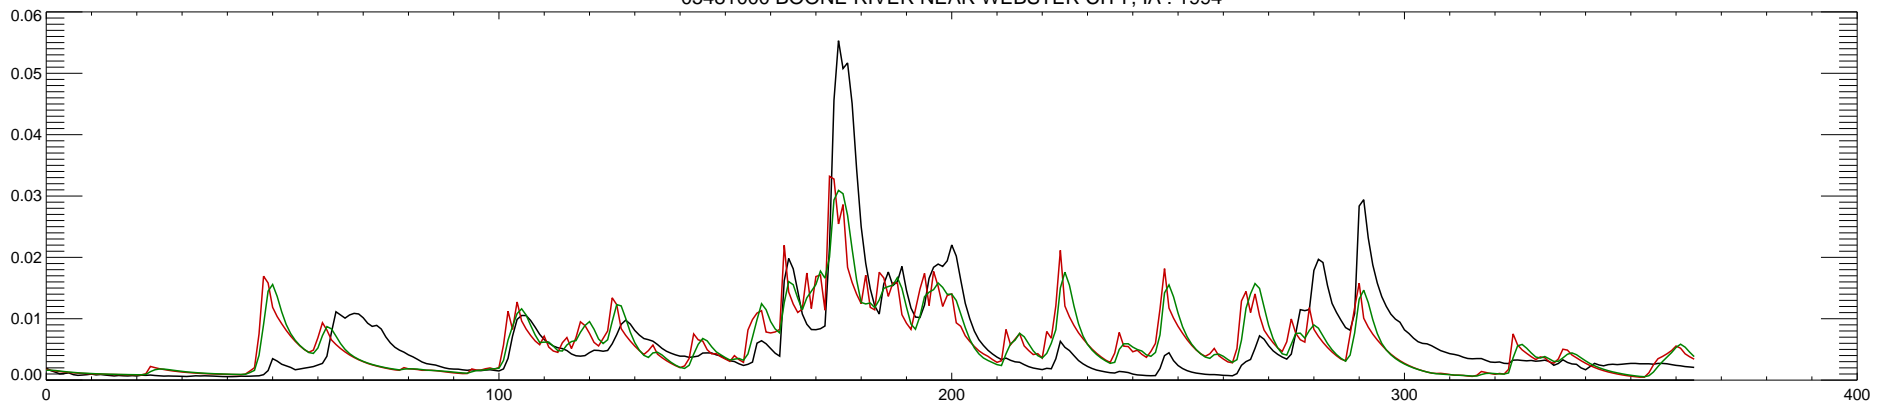

05481000 BOONE RIVER NEAR WEBSTER CITY, IA : 1990

05481000 BOONE RIVER NEAR WEBSTER CITY, IA : 1991

05481000 BOONE RIVER NEAR WEBSTER CITY, IA : 1992

05481000 BOONE RIVER NEAR WEBSTER CITY, IA : 1993

05481000 BOONE RIVER NEAR WEBSTER CITY, IA : 1994