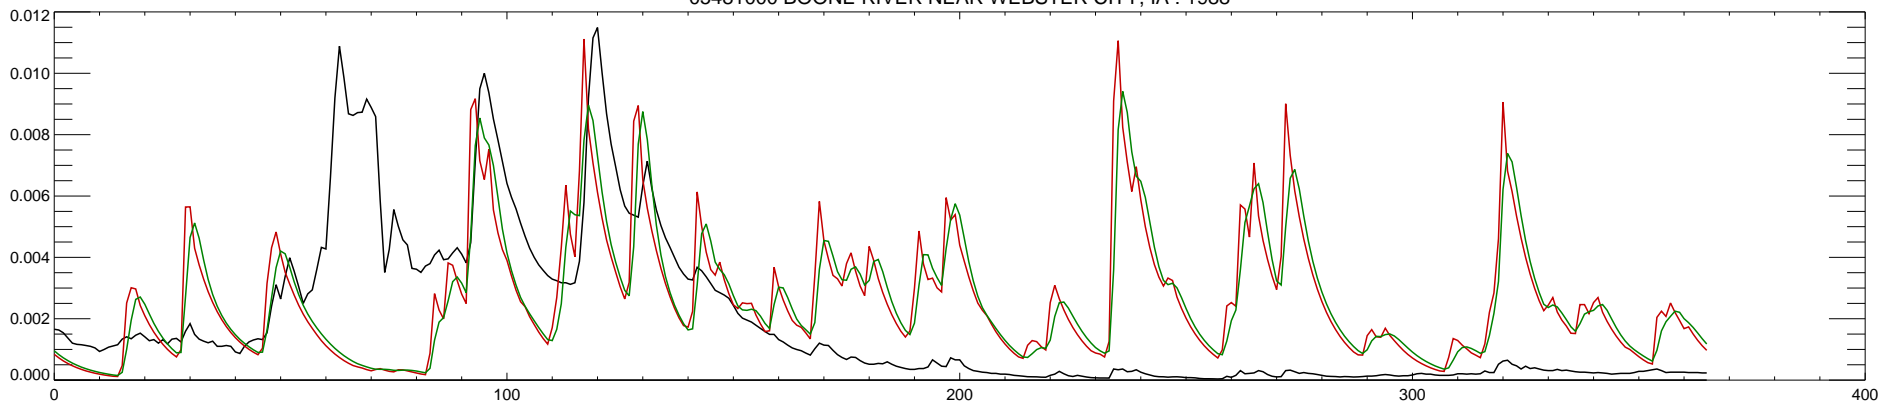

05481000 BOONE RIVER NEAR WEBSTER CITY, IA : 1985

05481000 BOONE RIVER NEAR WEBSTER CITY, IA : 1986

05481000 BOONE RIVER NEAR WEBSTER CITY, IA : 1987

05481000 BOONE RIVER NEAR WEBSTER CITY, IA : 1988

05481000 BOONE RIVER NEAR WEBSTER CITY, IA : 1989