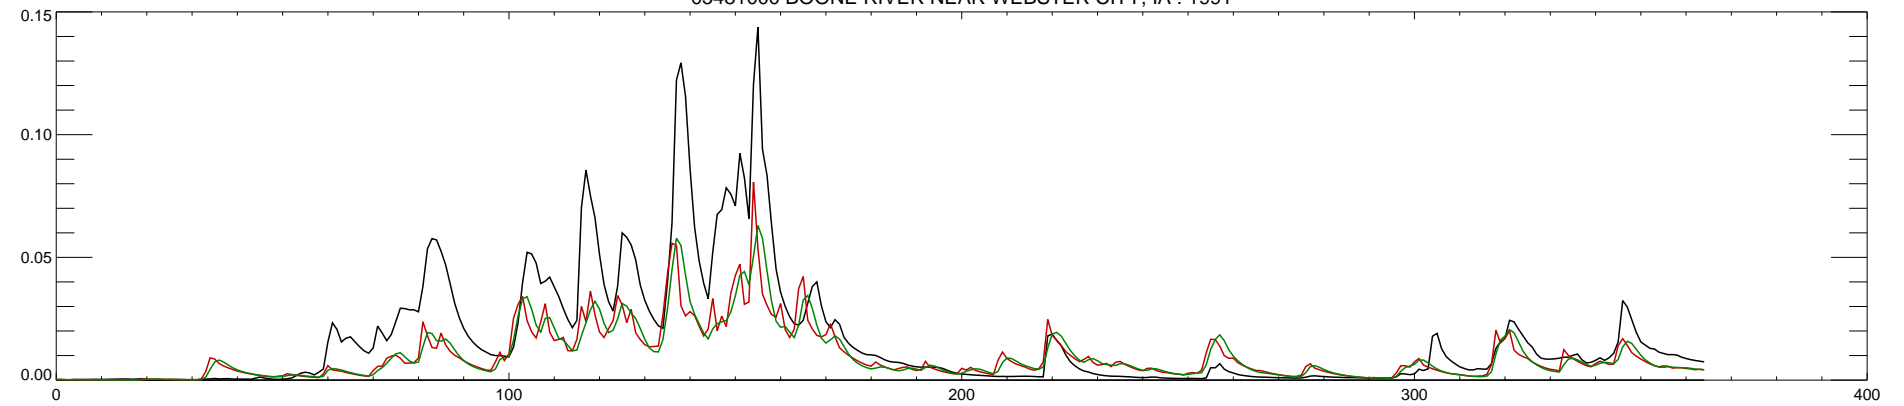

05481000 BOONE RIVER NEAR WEBSTER CITY, IA : 1992

05481000 BOONE RIVER NEAR WEBSTER CITY, IA : 1991