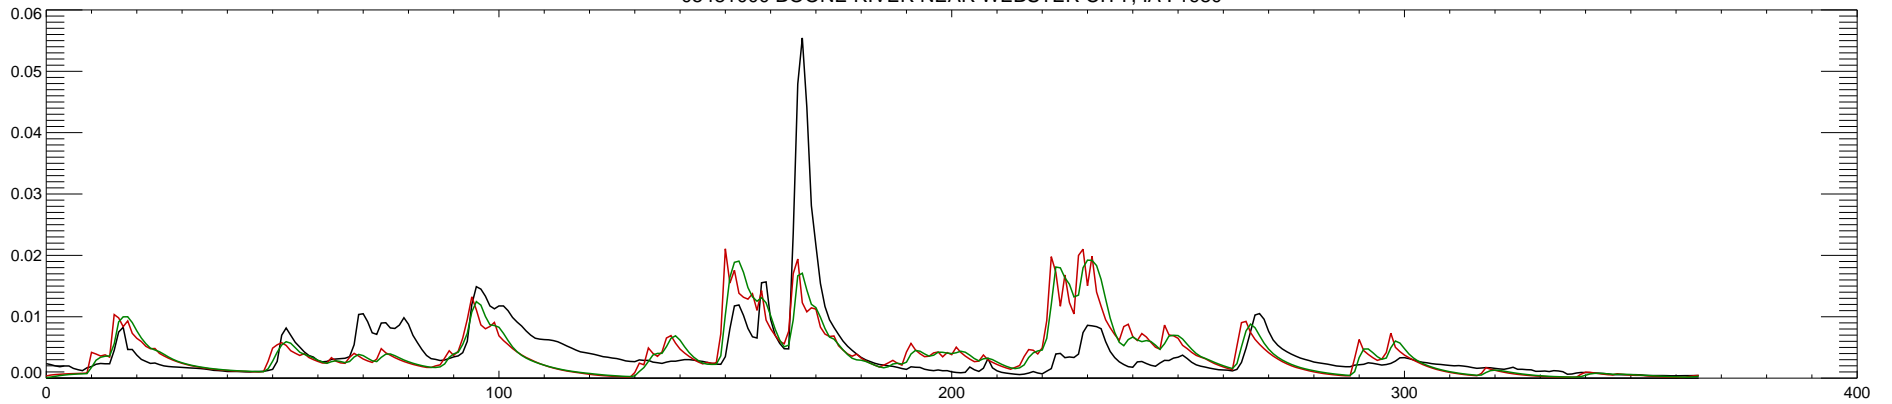

05481000 BOONE RIVER NEAR WEBSTER CITY, IA : 1980

05481000 BOONE RIVER NEAR WEBSTER CITY, IA : 1981

05481000 BOONE RIVER NEAR WEBSTER CITY, IA : 1982

05481000 BOONE RIVER NEAR WEBSTER CITY, IA : 1983

05481000 BOONE RIVER NEAR WEBSTER CITY, IA : 1984