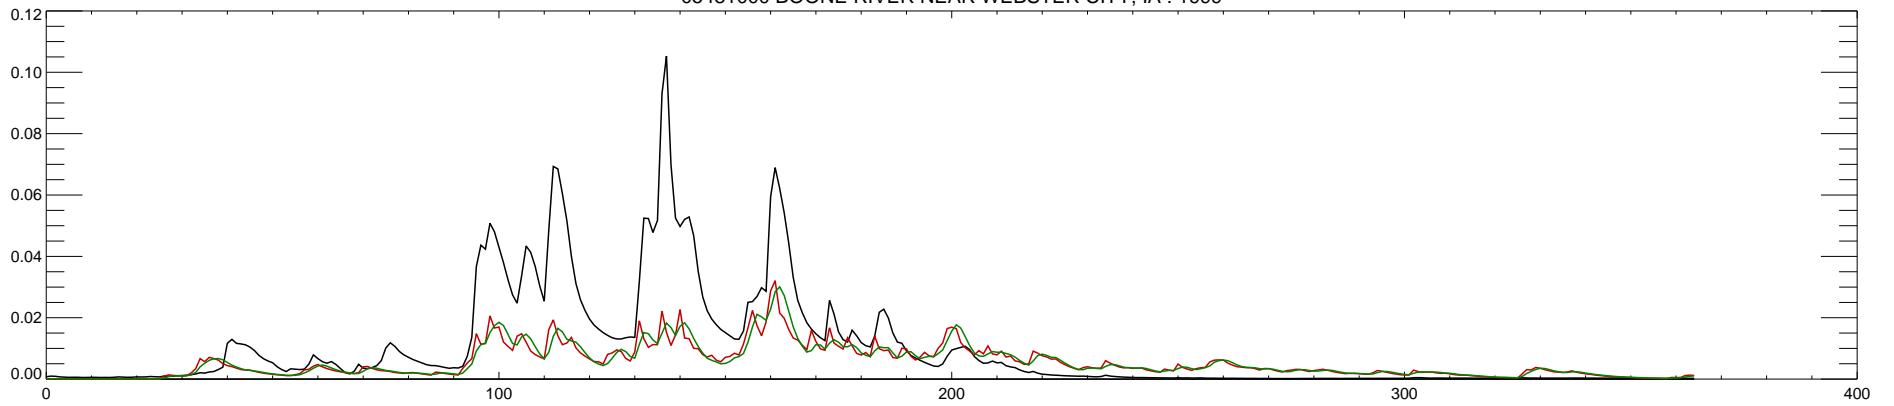

05481000 BOONE RIVER NEAR WEBSTER CITY, IA : 1995

05481000 BOONE RIVER NEAR WEBSTER CITY, IA : 1996

05481000 BOONE RIVER NEAR WEBSTER CITY, IA : 1997

05481000 BOONE RIVER NEAR WEBSTER CITY, IA : 1998

05481000 BOONE RIVER NEAR WEBSTER CITY, IA : 1999