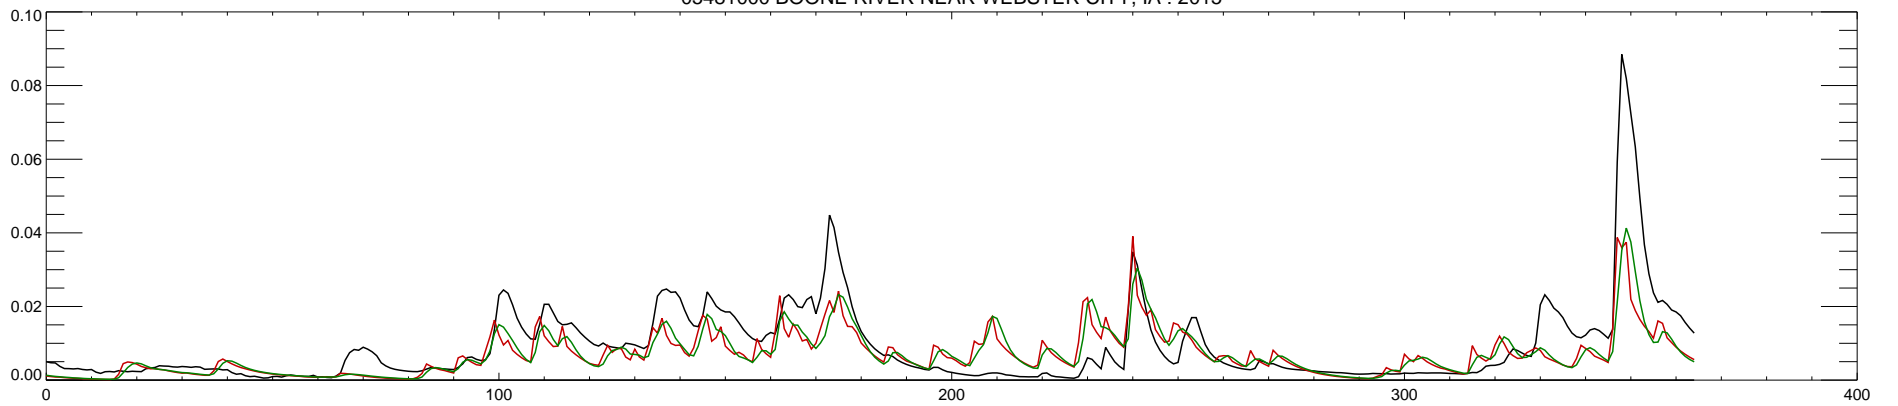

05481000 BOONE RIVER NEAR WEBSTER CITY, IA : 2016

05481000 BOONE RIVER NEAR WEBSTER CITY, IA : 2015