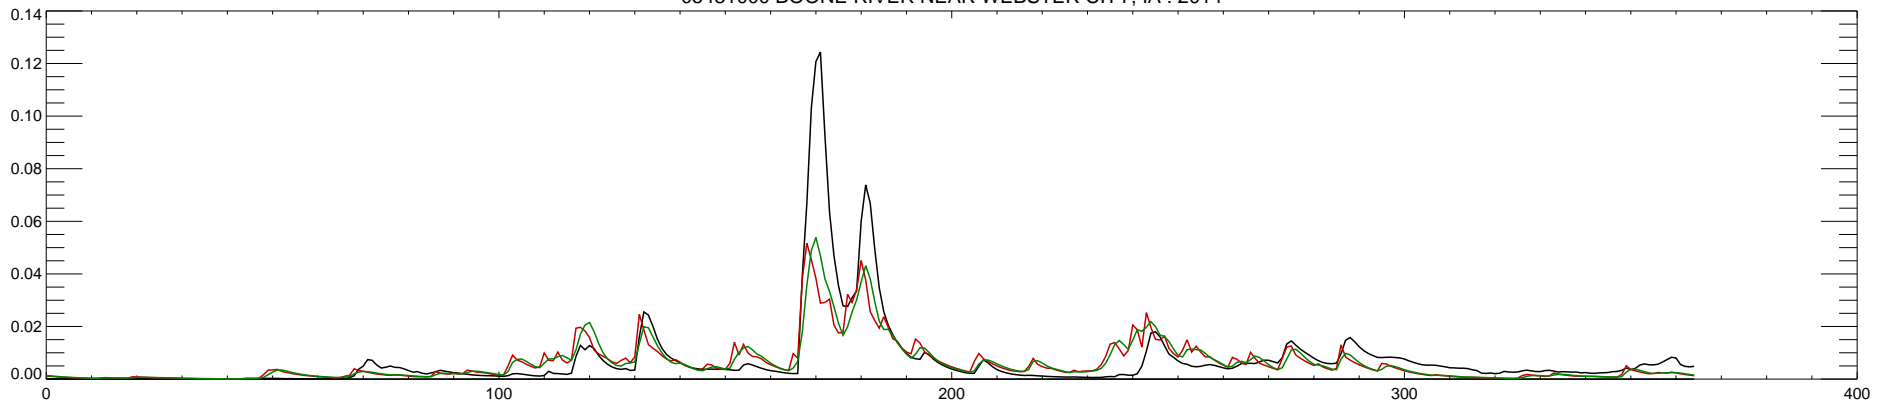

05481000 BOONE RIVER NEAR WEBSTER CITY, IA : 2010

05481000 BOONE RIVER NEAR WEBSTER CITY, IA : 2011

05481000 BOONE RIVER NEAR WEBSTER CITY, IA : 2012

05481000 BOONE RIVER NEAR WEBSTER CITY, IA : 2013

05481000 BOONE RIVER NEAR WEBSTER CITY, IA : 2014