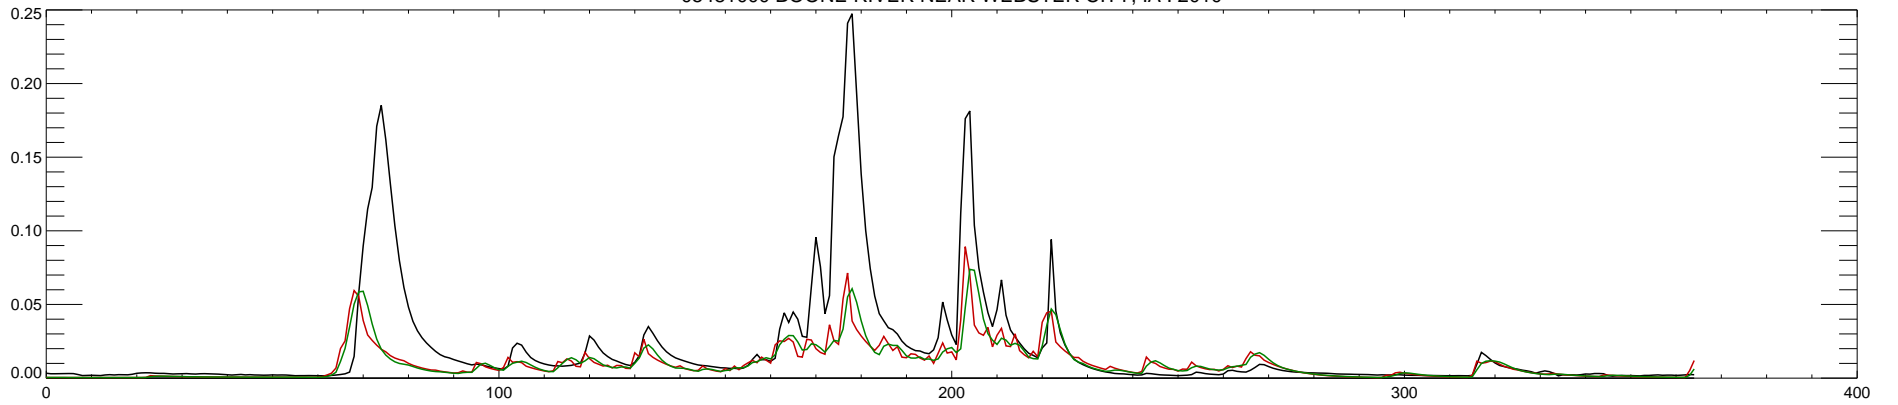

05481000 BOONE RIVER NEAR WEBSTER CITY, IA : 2011

05481000 BOONE RIVER NEAR WEBSTER CITY, IA : 2010