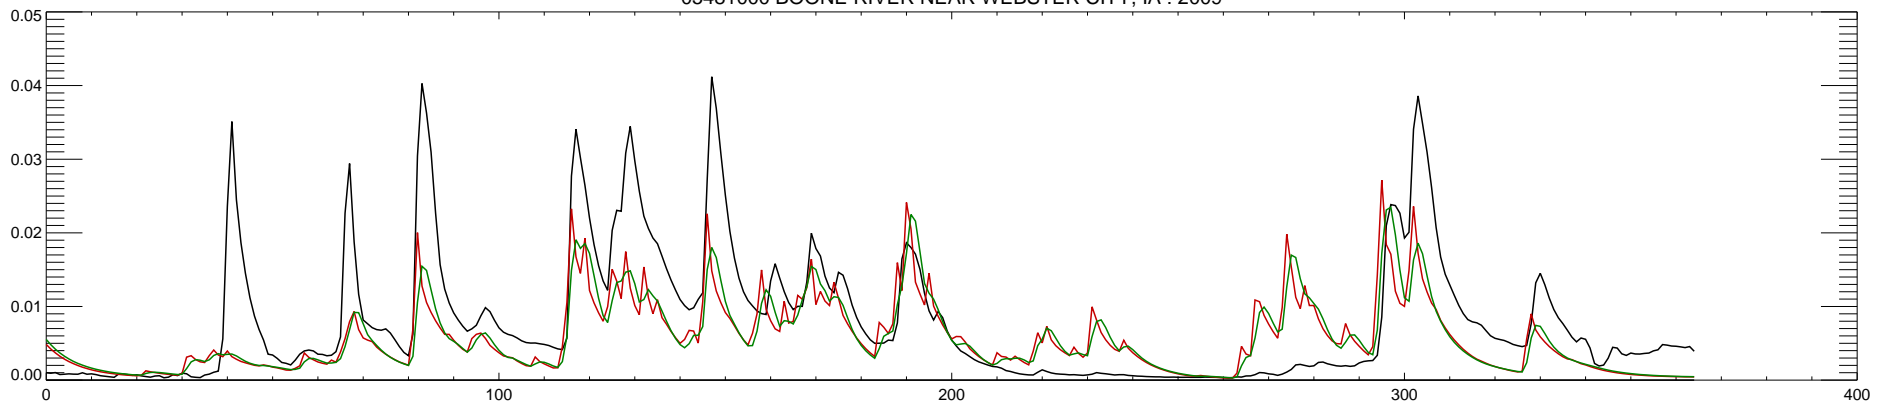

05481000 BOONE RIVER NEAR WEBSTER CITY, IA : 2005

05481000 BOONE RIVER NEAR WEBSTER CITY, IA : 2006

05481000 BOONE RIVER NEAR WEBSTER CITY, IA : 2007

05481000 BOONE RIVER NEAR WEBSTER CITY, IA : 2008

05481000 BOONE RIVER NEAR WEBSTER CITY, IA : 2009