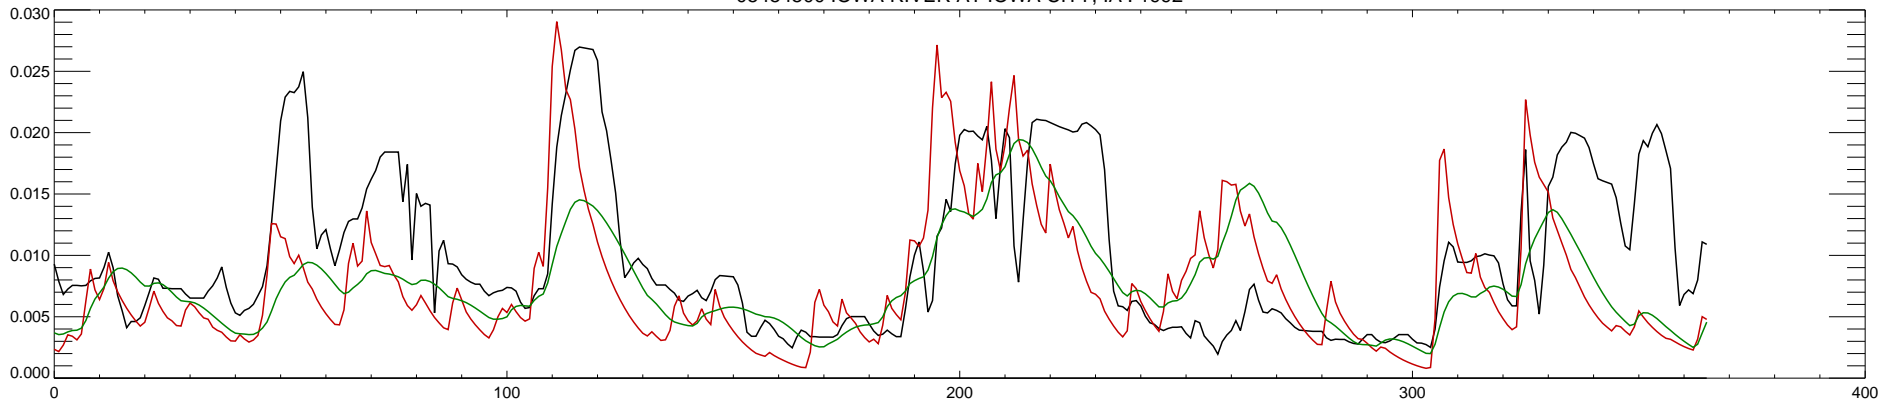

05454500 IOWA RIVER AT IOWA CITY, IA : 1993

05454500 IOWA RIVER AT IOWA CITY, IA : 1992