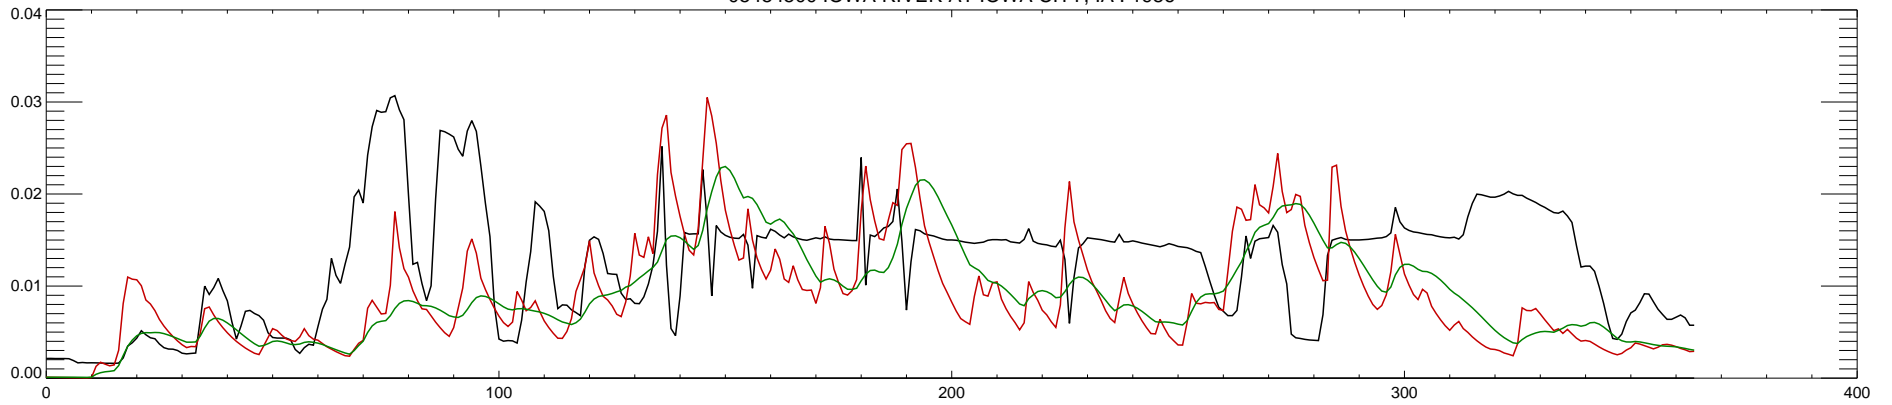

05454500 IOWA RIVER AT IOWA CITY, IA : 1987

05454500 IOWA RIVER AT IOWA CITY, IA : 1986