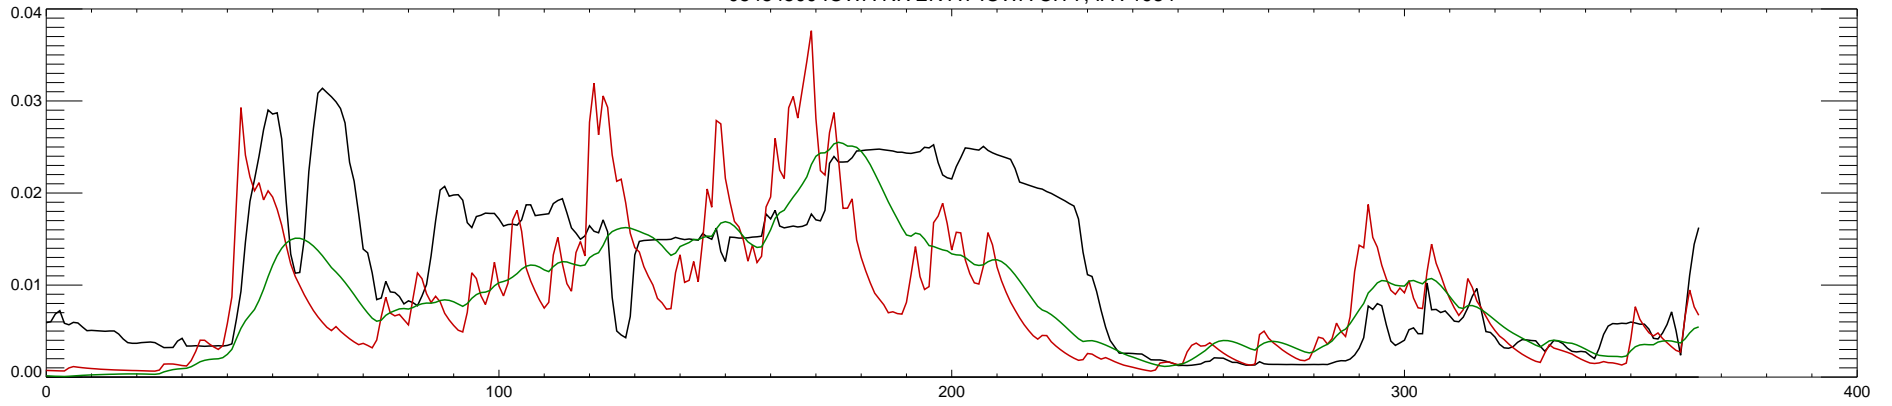

05454500 IOWA RIVER AT IOWA CITY, IA : 1980

05454500 IOWA RIVER AT IOWA CITY, IA : 1981

05454500 IOWA RIVER AT IOWA CITY, IA : 1982

05454500 IOWA RIVER AT IOWA CITY, IA : 1983

05454500 IOWA RIVER AT IOWA CITY, IA : 1984