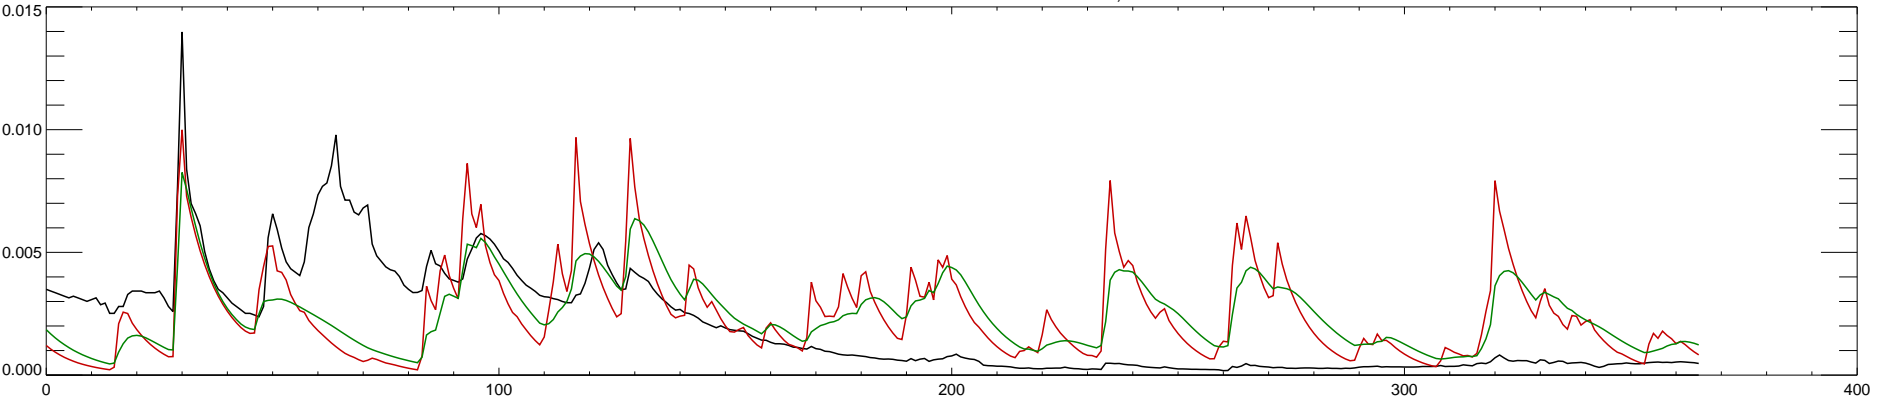

05451500 IOWA RIVER AT MARSHALLTOWN, IA : 1985

05451500 IOWA RIVER AT MARSHALLTOWN, IA : 1986

05451500 IOWA RIVER AT MARSHALLTOWN, IA : 1987

05451500 IOWA RIVER AT MARSHALLTOWN, IA : 1988

05451500 IOWA RIVER AT MARSHALLTOWN, IA : 1989