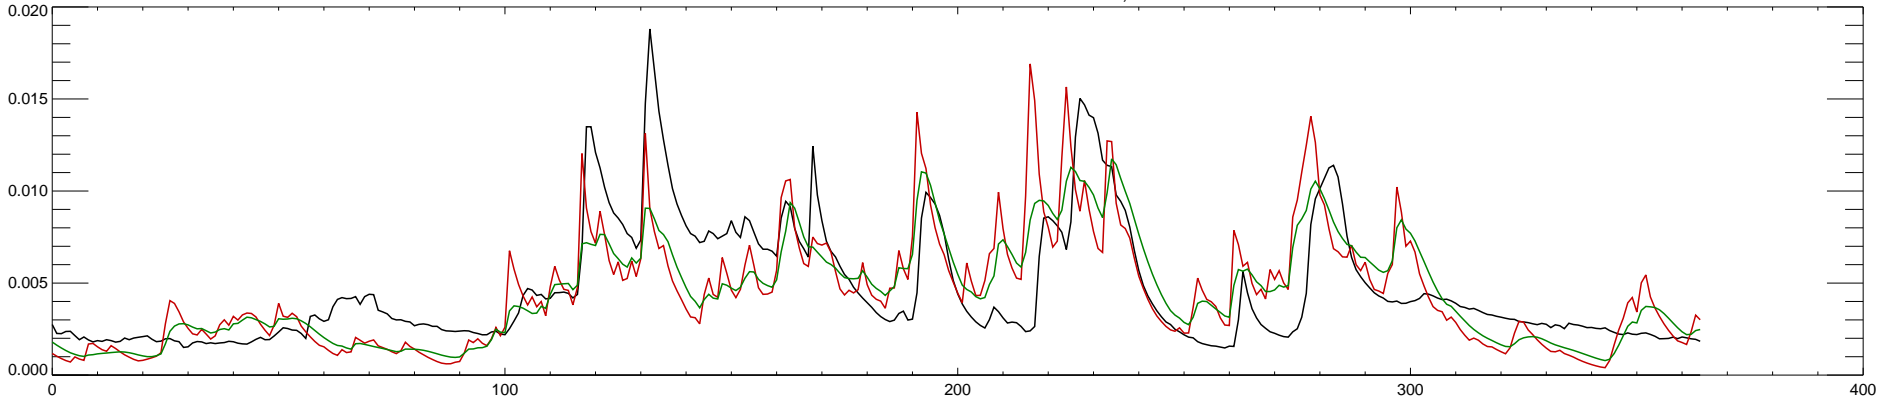

05451500 IOWA RIVER AT MARSHALLTOWN, IA : 2003

05451500 IOWA RIVER AT MARSHALLTOWN, IA : 2002