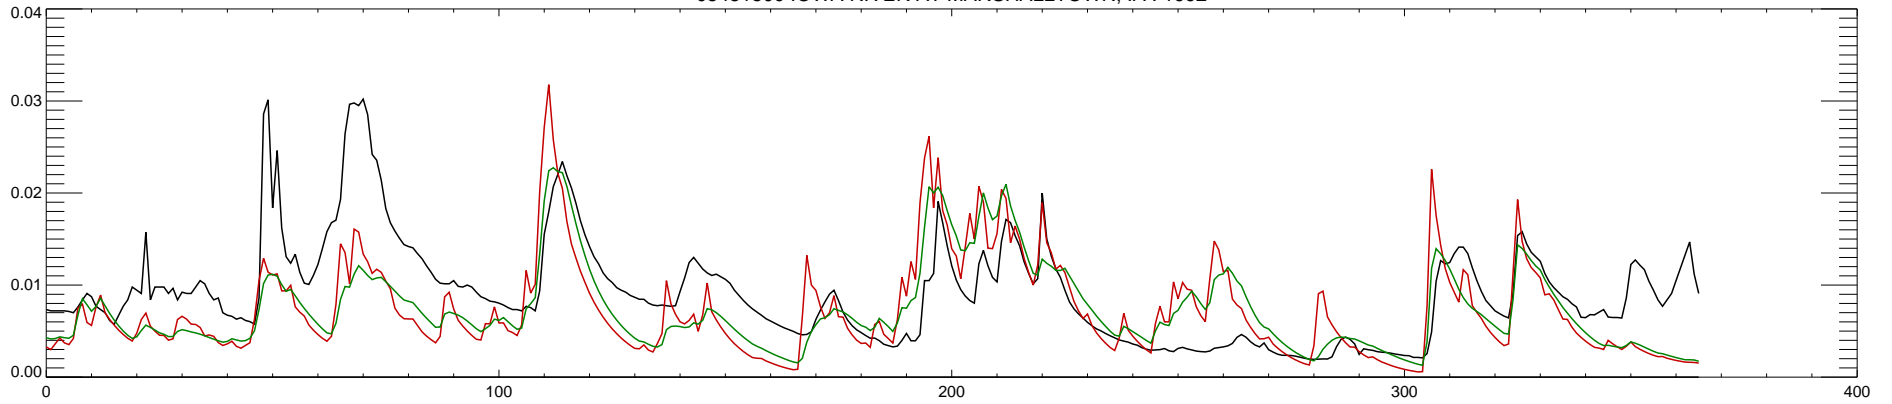

05451500 IOWA RIVER AT MARSHALLTOWN, IA : 1993

05451500 IOWA RIVER AT MARSHALLTOWN, IA : 1992