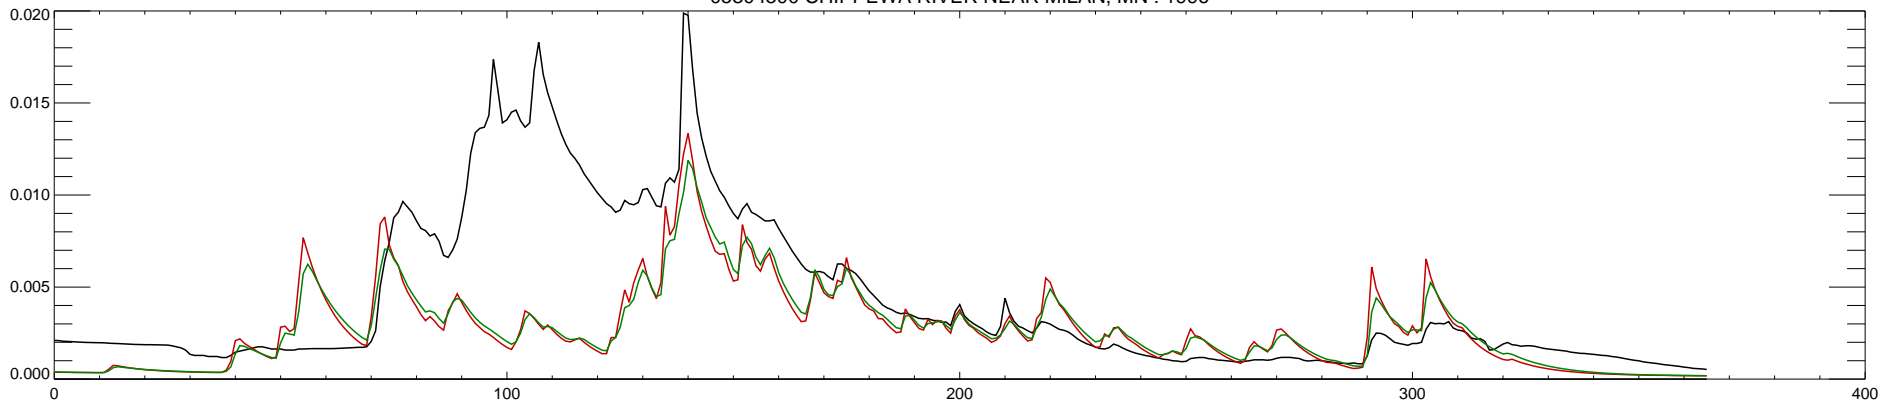

05304500 CHIPPEWA RIVER NEAR MILAN, MN : 1997

05304500 CHIPPEWA RIVER NEAR MILAN, MN : 1996