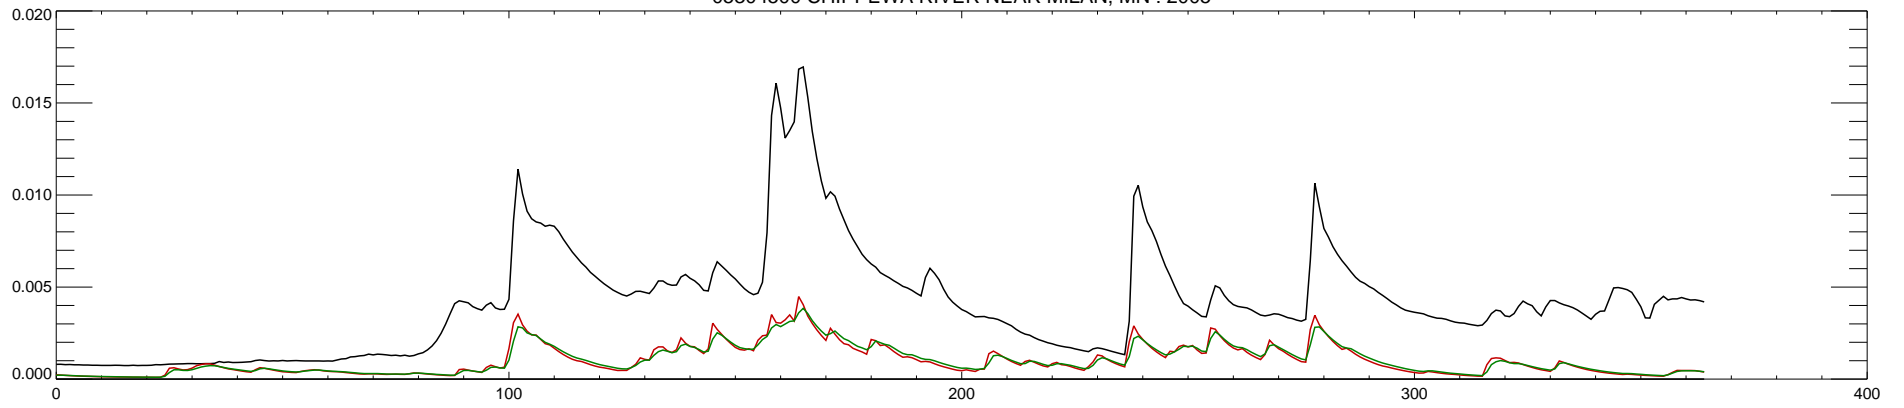

05304500 CHIPPEWA RIVER NEAR MILAN, MN : 2006

05304500 CHIPPEWA RIVER NEAR MILAN, MN : 2005