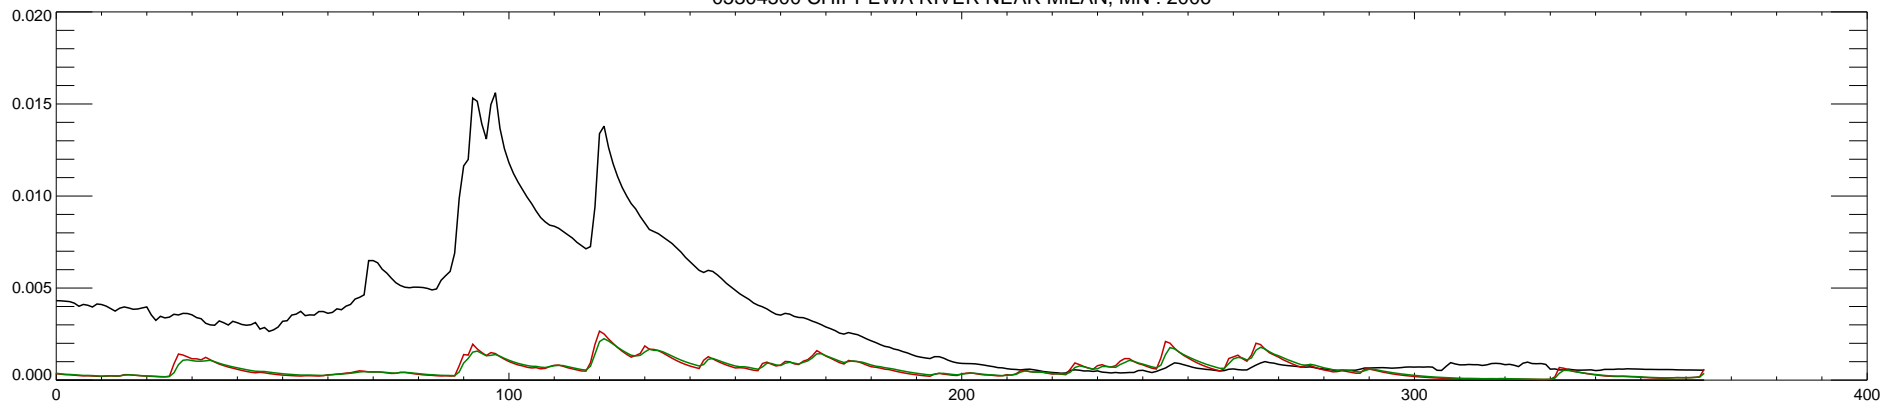

05304500 CHIPPEWA RIVER NEAR MILAN, MN : 2007

05304500 CHIPPEWA RIVER NEAR MILAN, MN : 2006