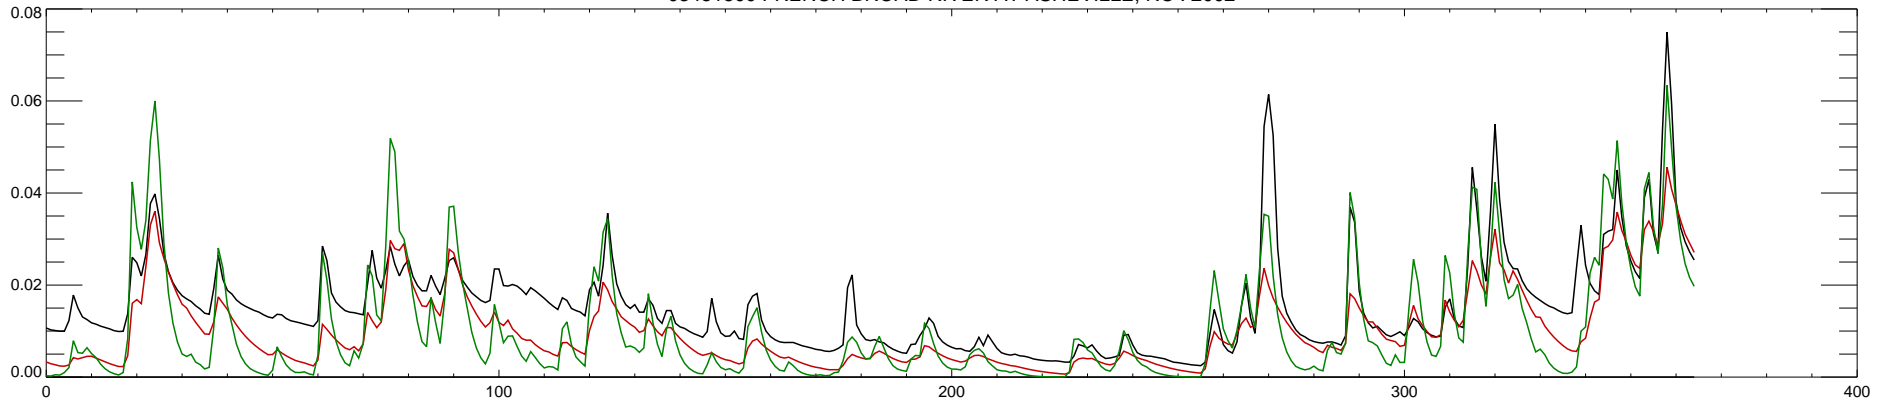

03451500 FRENCH BROAD RIVER AT ASHEVILLE, NC : 2003

03451500 FRENCH BROAD RIVER AT ASHEVILLE, NC : 2002