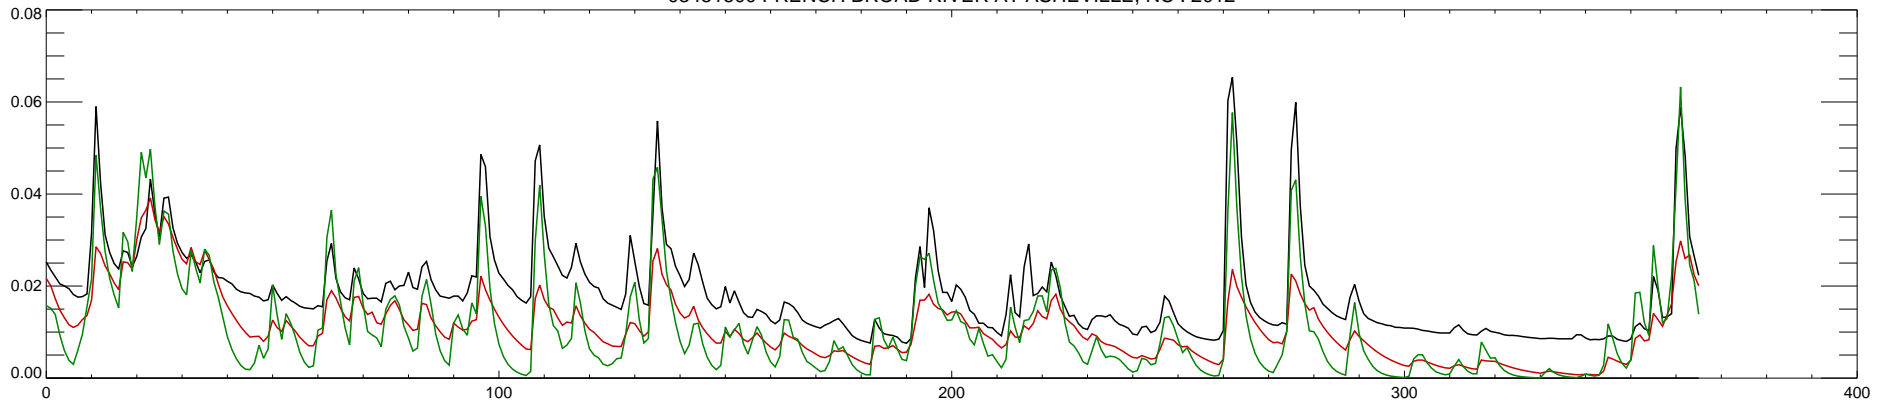

03451500 FRENCH BROAD RIVER AT ASHEVILLE, NC : 2013

03451500 FRENCH BROAD RIVER AT ASHEVILLE, NC : 2012