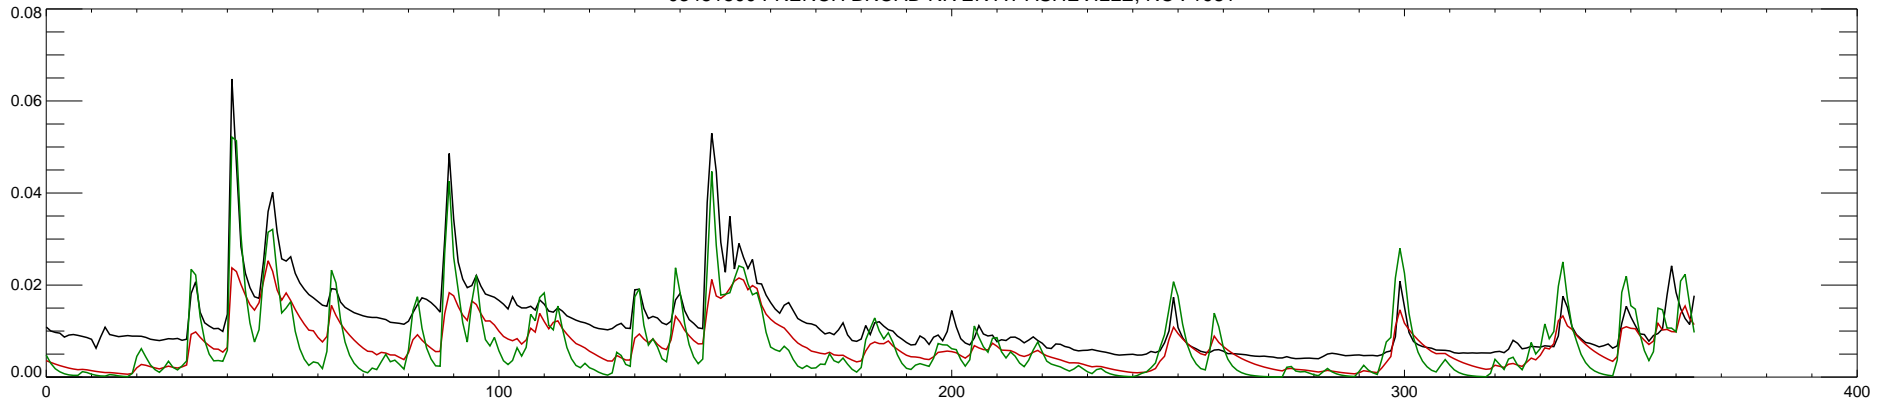

03451500 FRENCH BROAD RIVER AT ASHEVILLE, NC : 1980

03451500 FRENCH BROAD RIVER AT ASHEVILLE, NC : 1981

03451500 FRENCH BROAD RIVER AT ASHEVILLE, NC : 1982

03451500 FRENCH BROAD RIVER AT ASHEVILLE, NC : 1983