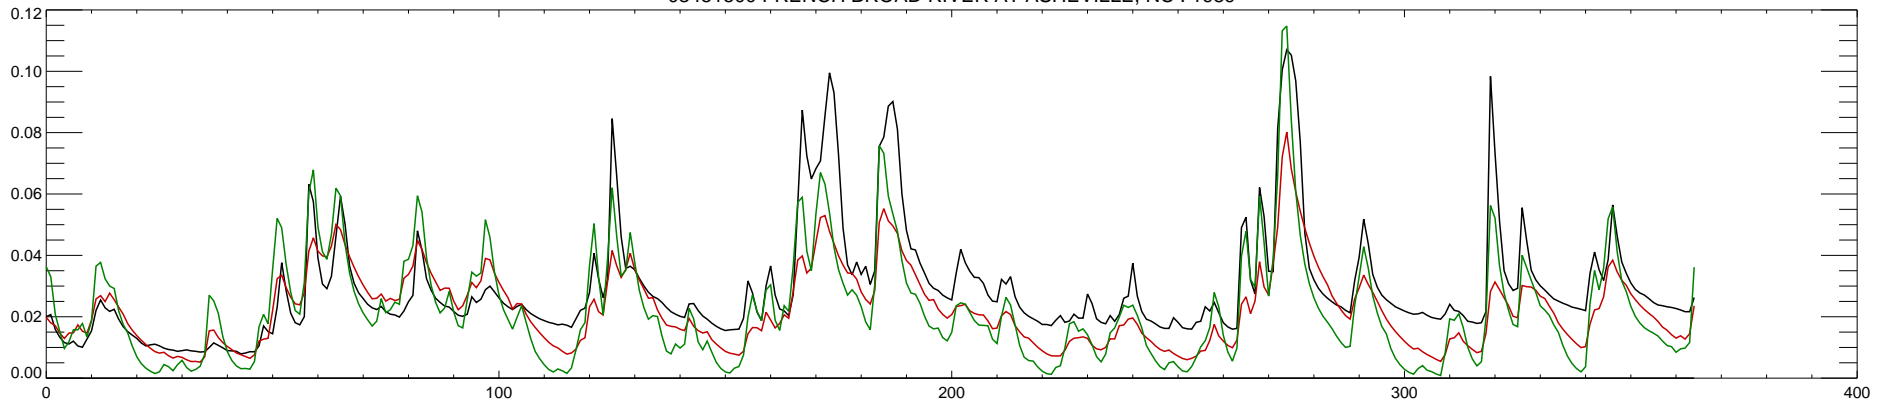

03451500 FRENCH BROAD RIVER AT ASHEVILLE, NC : 1990

03451500 FRENCH BROAD RIVER AT ASHEVILLE, NC : 1989