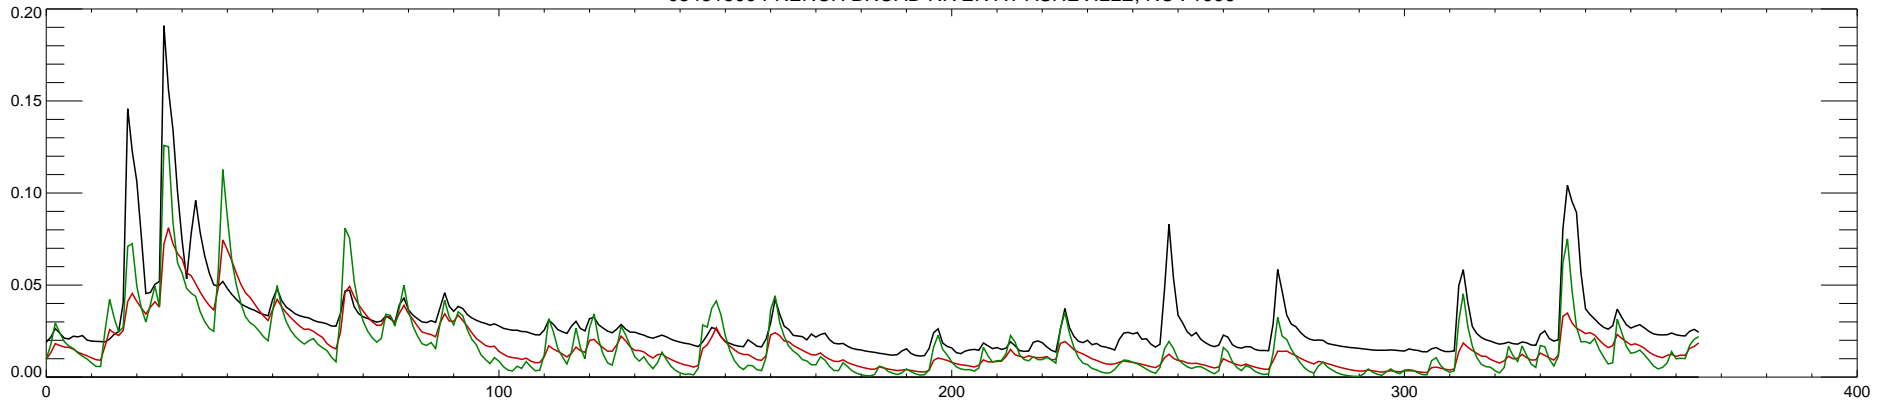

03451500 FRENCH BROAD RIVER AT ASHEVILLE, NC : 1997

03451500 FRENCH BROAD RIVER AT ASHEVILLE, NC : 1996