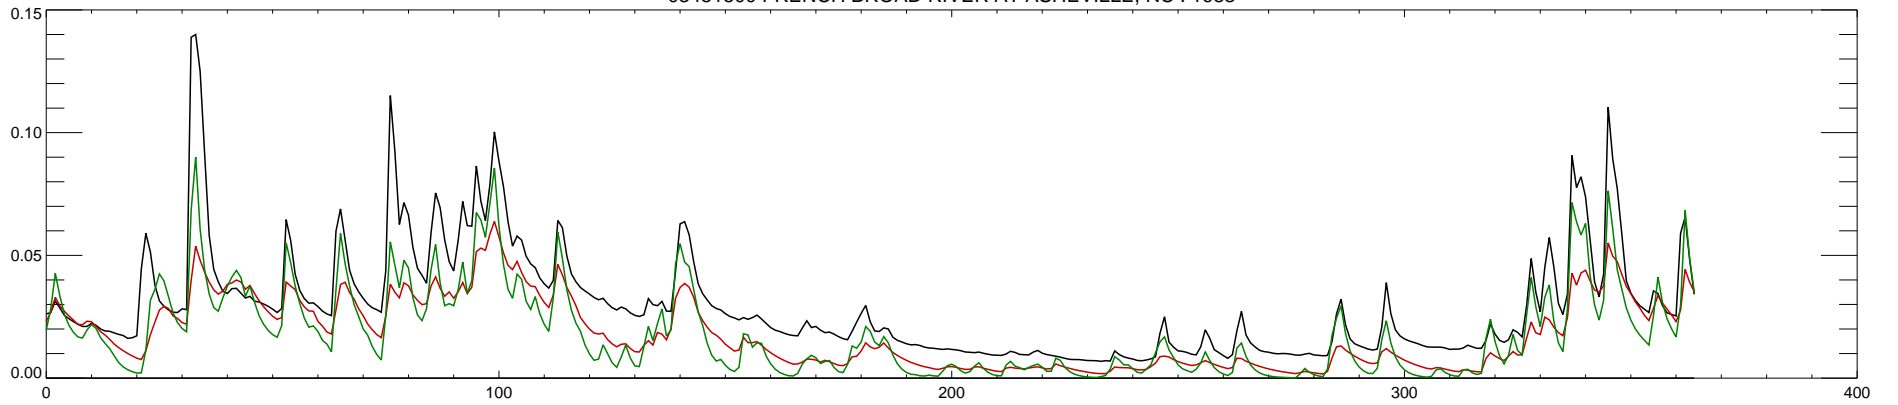

03451500 FRENCH BROAD RIVER AT ASHEVILLE, NC : 1980

03451500 FRENCH BROAD RIVER AT ASHEVILLE, NC : 1981

03451500 FRENCH BROAD RIVER AT ASHEVILLE, NC : 1982

03451500 FRENCH BROAD RIVER AT ASHEVILLE, NC : 1983