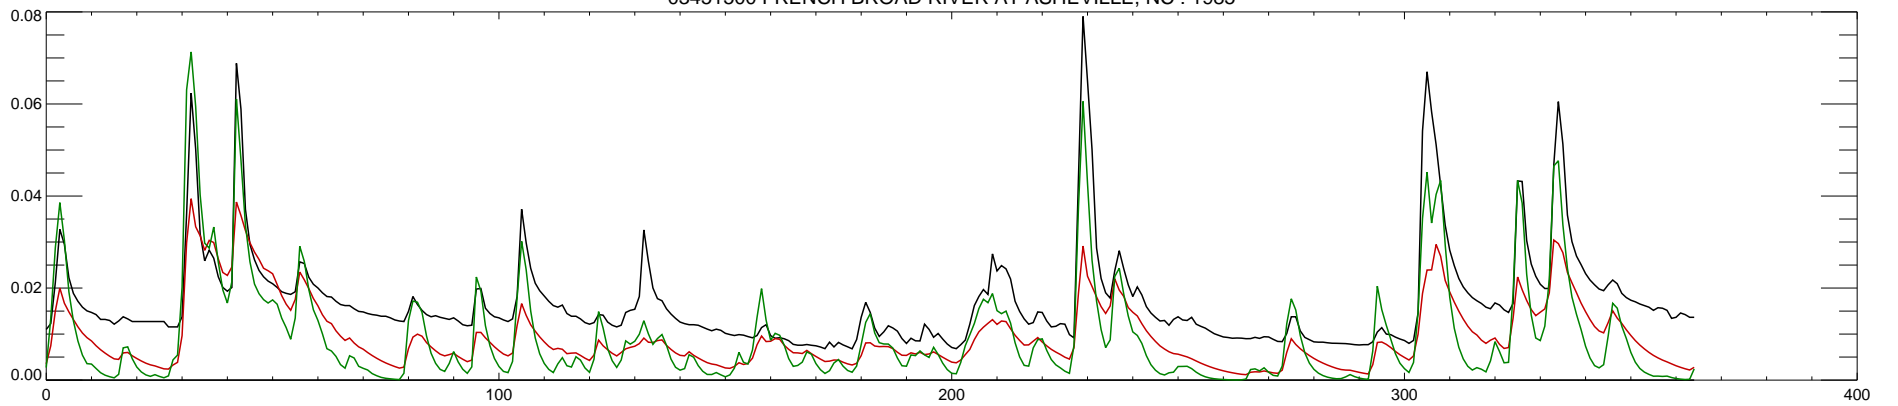

03451500 FRENCH BROAD RIVER AT ASHEVILLE, NC : 1986

03451500 FRENCH BROAD RIVER AT ASHEVILLE, NC : 1985