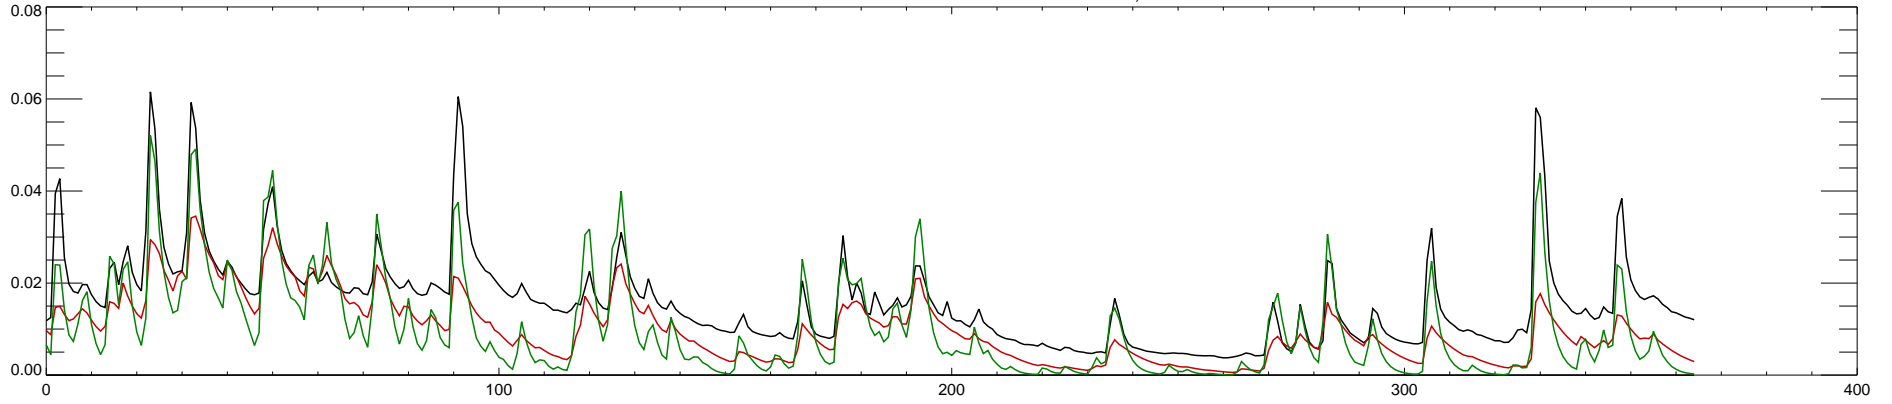

03451500 FRENCH BROAD RIVER AT ASHEVILLE, NC : 1996

03451500 FRENCH BROAD RIVER AT ASHEVILLE, NC : 1997

03451500 FRENCH BROAD RIVER AT ASHEVILLE, NC : 1998

03451500 FRENCH BROAD RIVER AT ASHEVILLE, NC : 1999