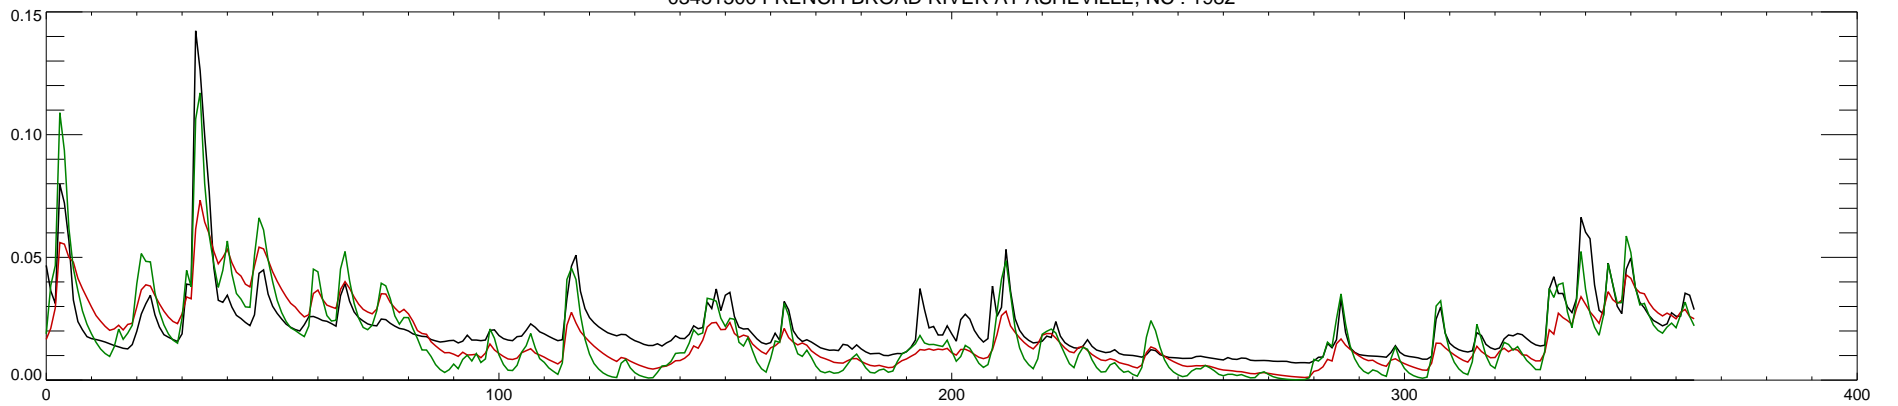

03451500 FRENCH BROAD RIVER AT ASHEVILLE, NC : 1980

03451500 FRENCH BROAD RIVER AT ASHEVILLE, NC : 1981

03451500 FRENCH BROAD RIVER AT ASHEVILLE, NC : 1982

03451500 FRENCH BROAD RIVER AT ASHEVILLE, NC : 1983