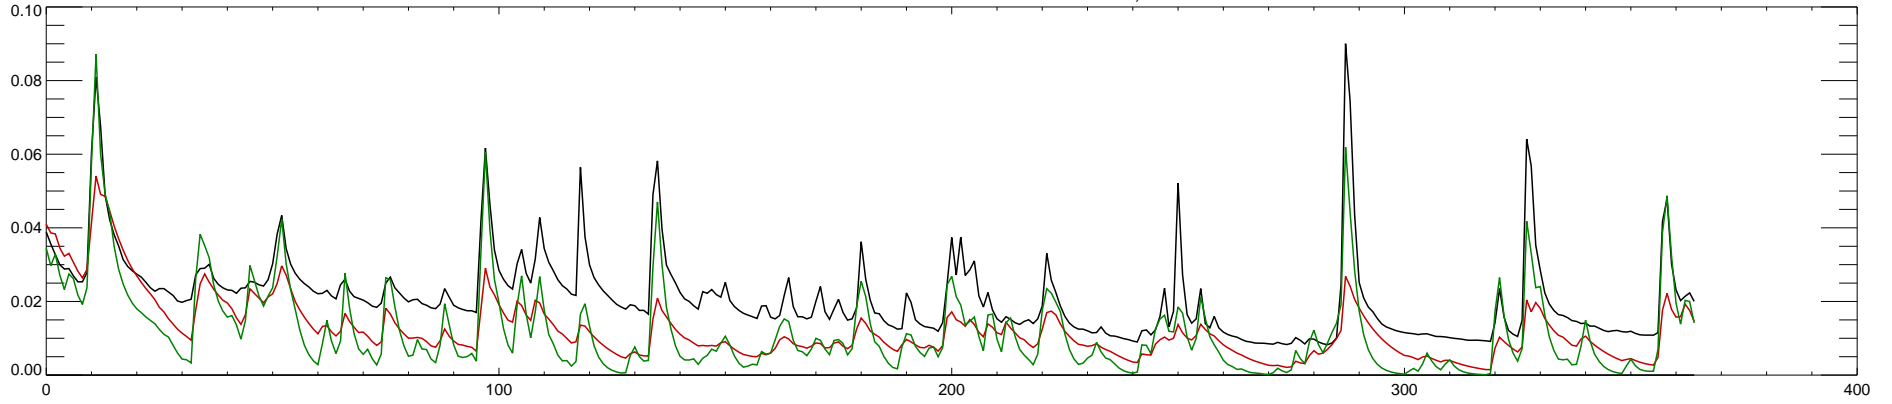

03451500 FRENCH BROAD RIVER AT ASHEVILLE, NC : 2015

03451500 FRENCH BROAD RIVER AT ASHEVILLE, NC : 2014