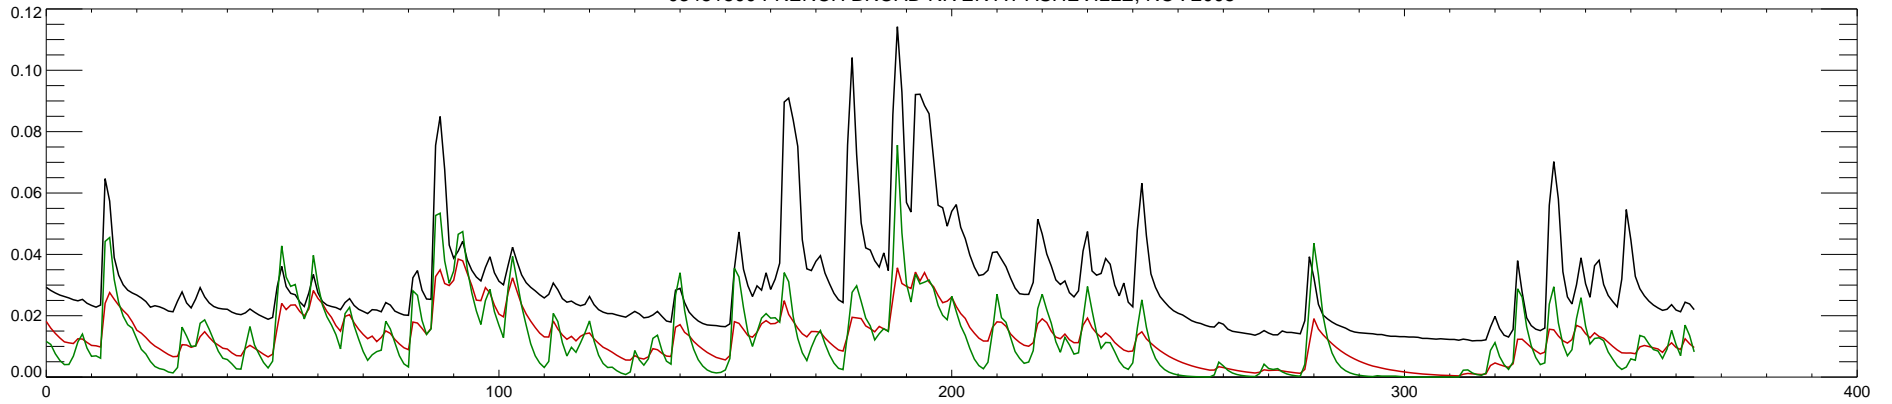

03451500 FRENCH BROAD RIVER AT ASHEVILLE, NC : 2006

03451500 FRENCH BROAD RIVER AT ASHEVILLE, NC : 2005