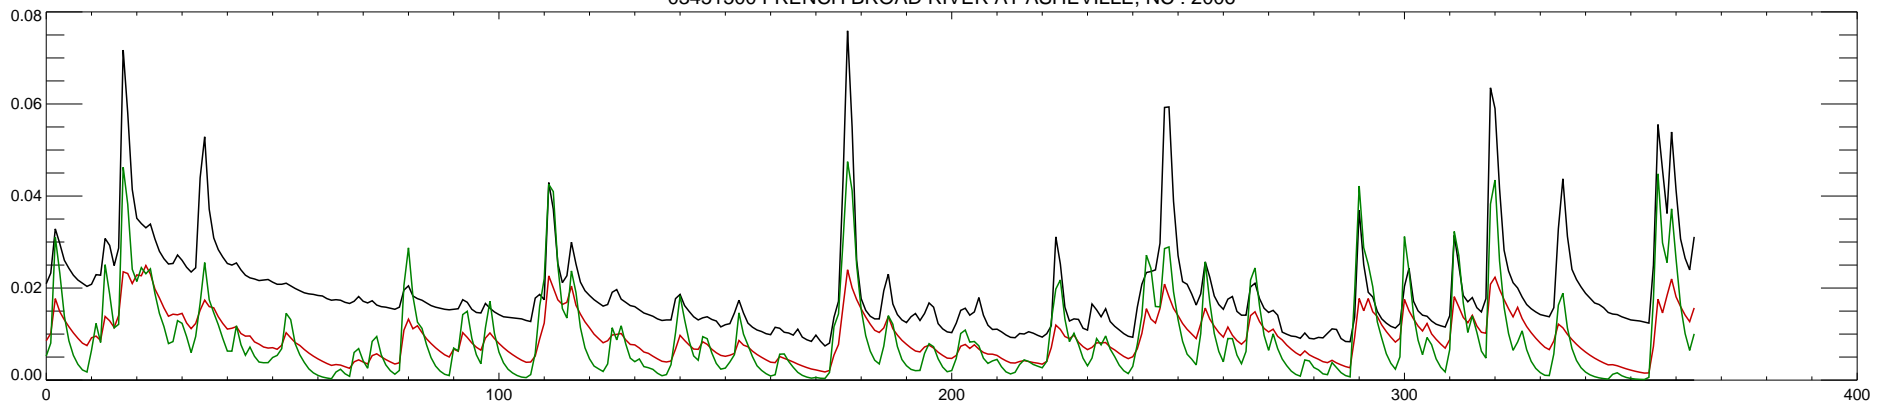

03451500 FRENCH BROAD RIVER AT ASHEVILLE, NC : 2007

03451500 FRENCH BROAD RIVER AT ASHEVILLE, NC : 2006