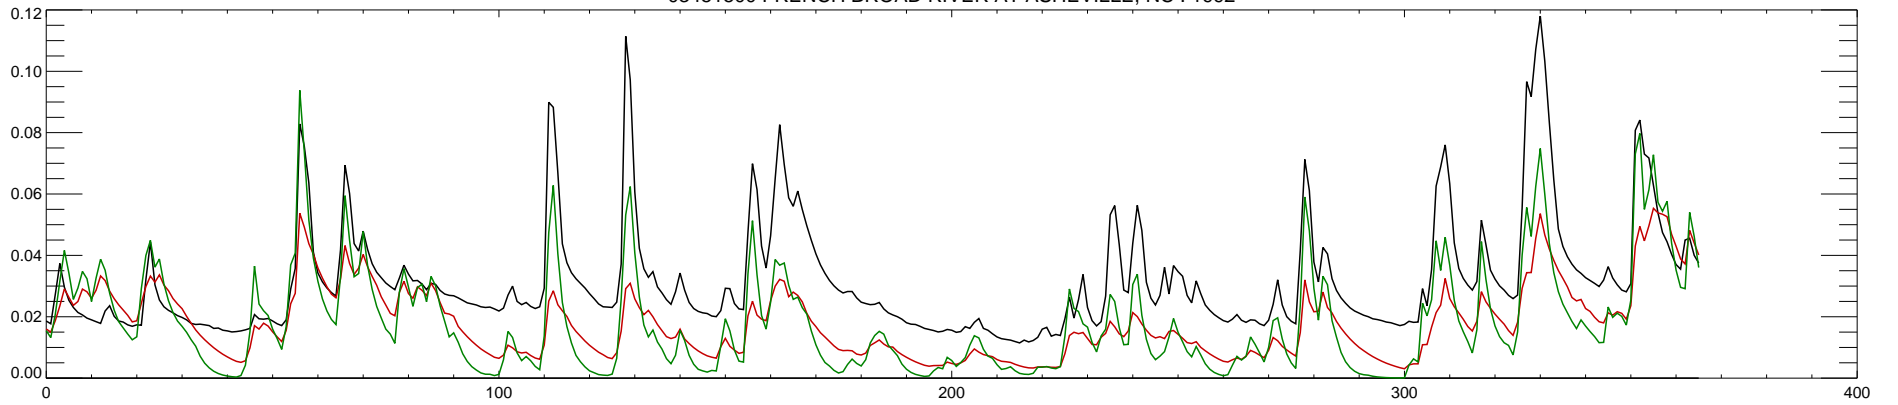

03451500 FRENCH BROAD RIVER AT ASHEVILLE, NC : 1993

03451500 FRENCH BROAD RIVER AT ASHEVILLE, NC : 1992