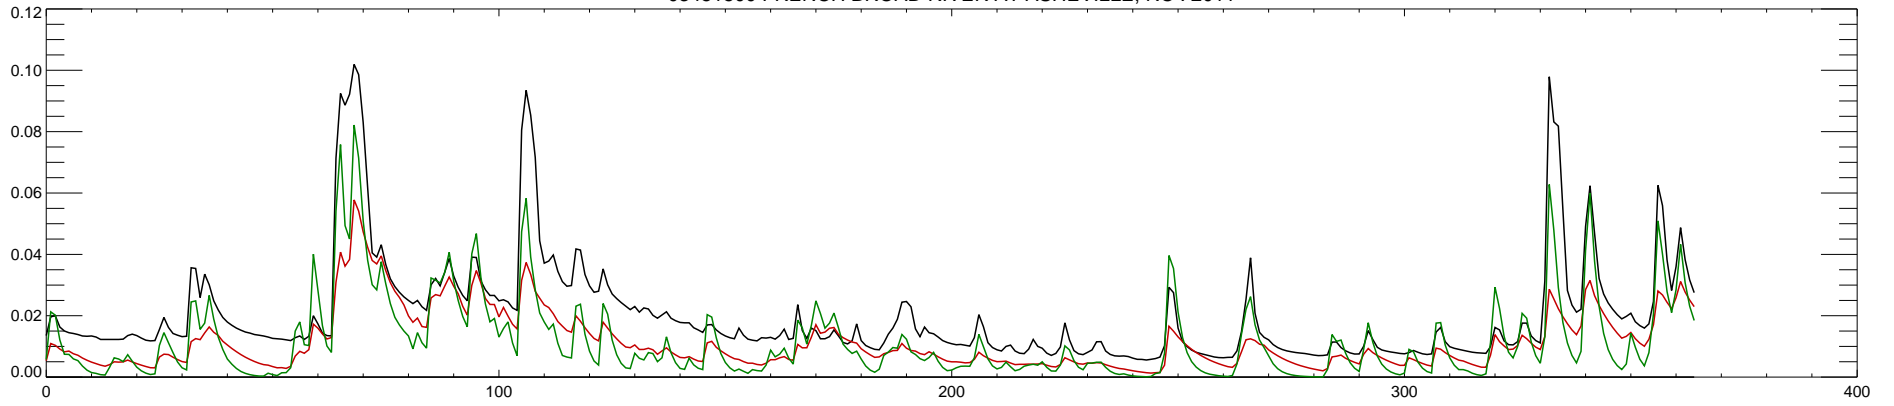

03451500 FRENCH BROAD RIVER AT ASHEVILLE, NC : 2008

03451500 FRENCH BROAD RIVER AT ASHEVILLE, NC : 2009

03451500 FRENCH BROAD RIVER AT ASHEVILLE, NC : 2010

03451500 FRENCH BROAD RIVER AT ASHEVILLE, NC : 2011