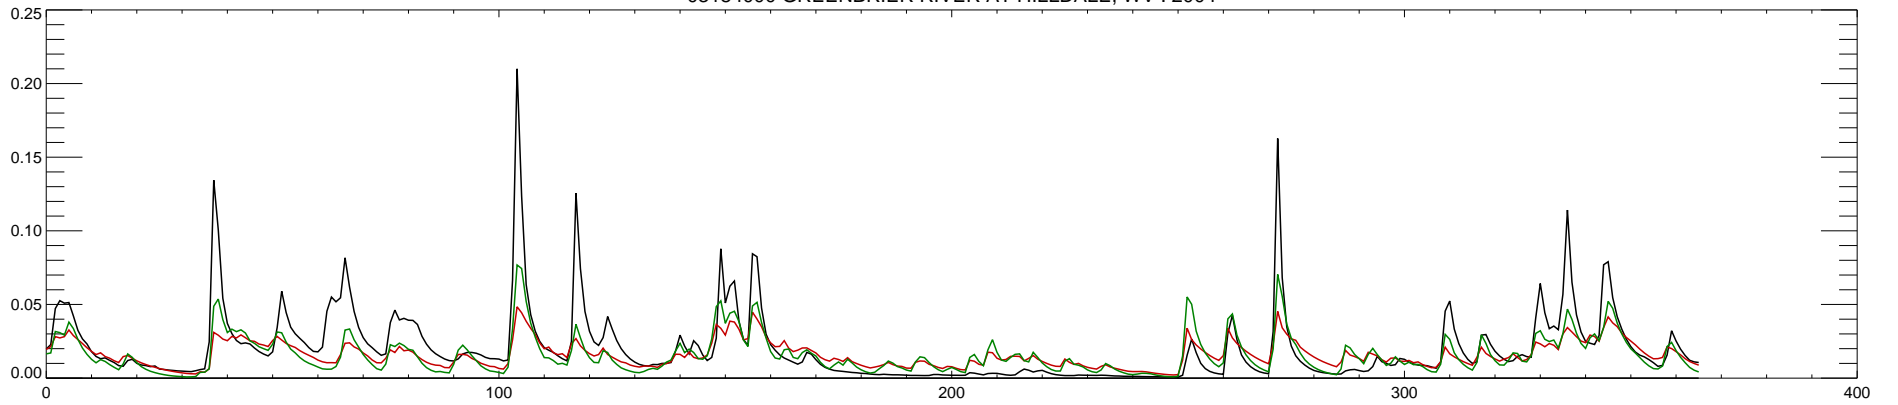

03184000 GREENBRIER RIVER AT HILDALE, WV : 2000

03184000 GREENBRIER RIVER AT HILLDALE, WV : 2001

03184000 GREENBRIER RIVER AT HILLDALE, WV : 2002

03184000 GREENBRIER RIVER AT HILLDALE, WV : 2003

03184000 GREENBRIER RIVER AT HILLDALE, WV : 2004