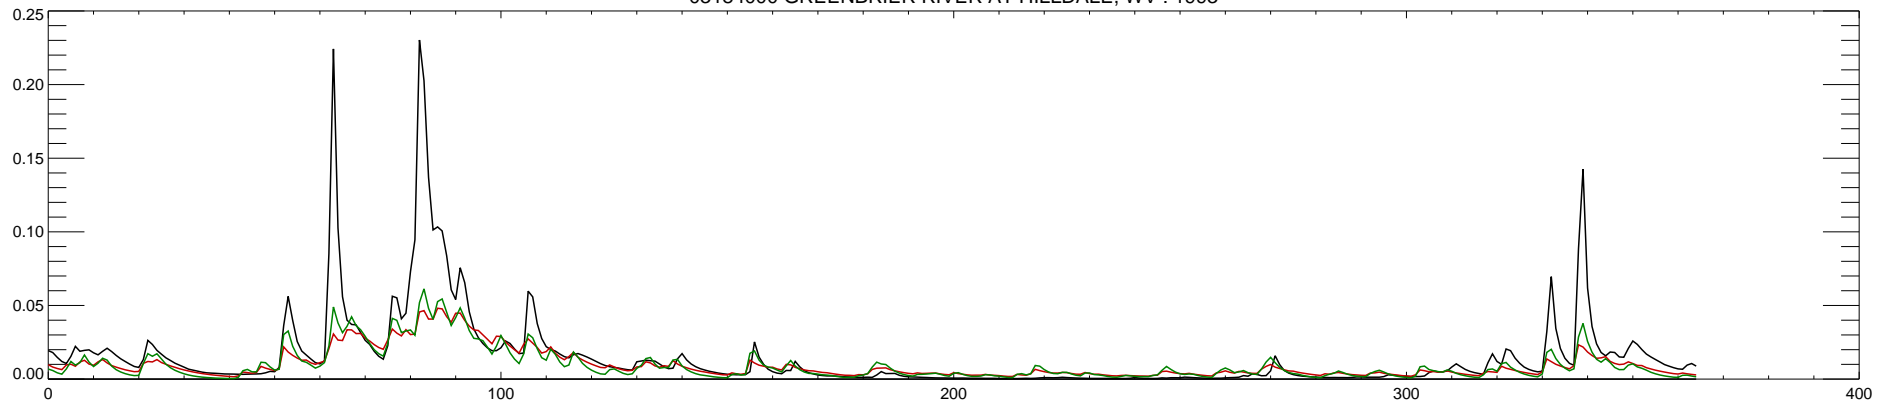

03184000 GREENBRIER RIVER AT HILLDALE, WV : 1990

03184000 GREENBRIER RIVER AT HILLDALE, WV : 1991

03184000 GREENBRIER RIVER AT HILLDALE, WV : 1992

03184000 GREENBRIER RIVER AT HILLDALE, WV : 1993

03184000 GREENBRIER RIVER AT HILLDALE, WV : 1994