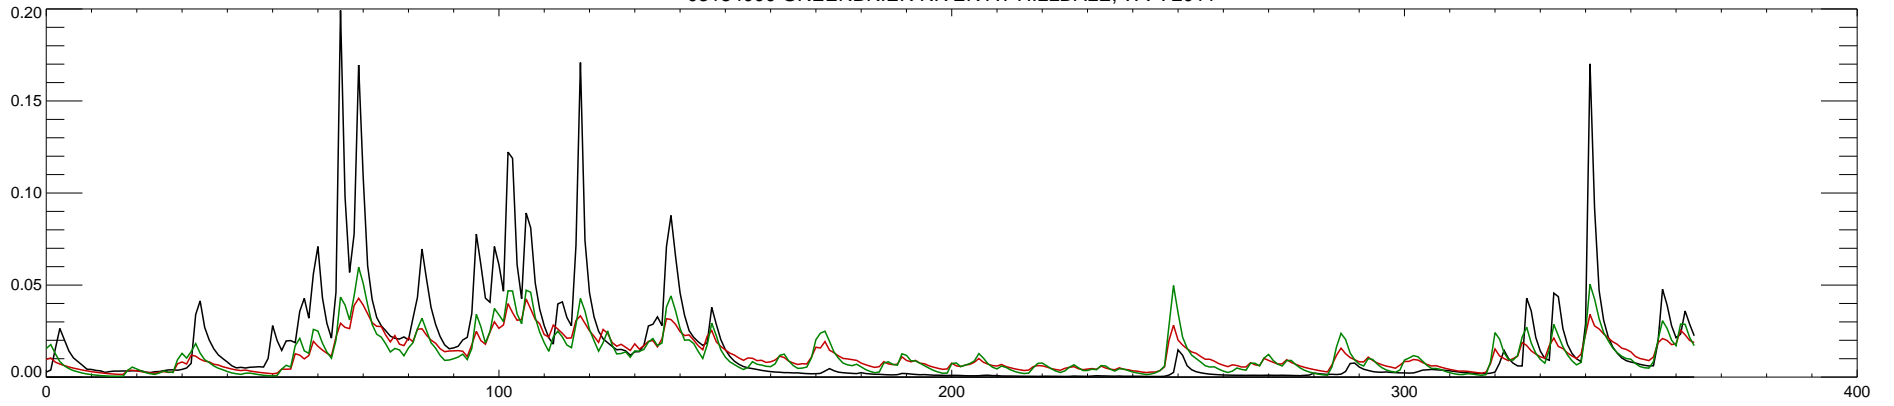

03184000 GREENBRIER RIVER AT HILLDALE, WV : 2012

03184000 GREENBRIER RIVER AT HILLDALE, WV : 2011