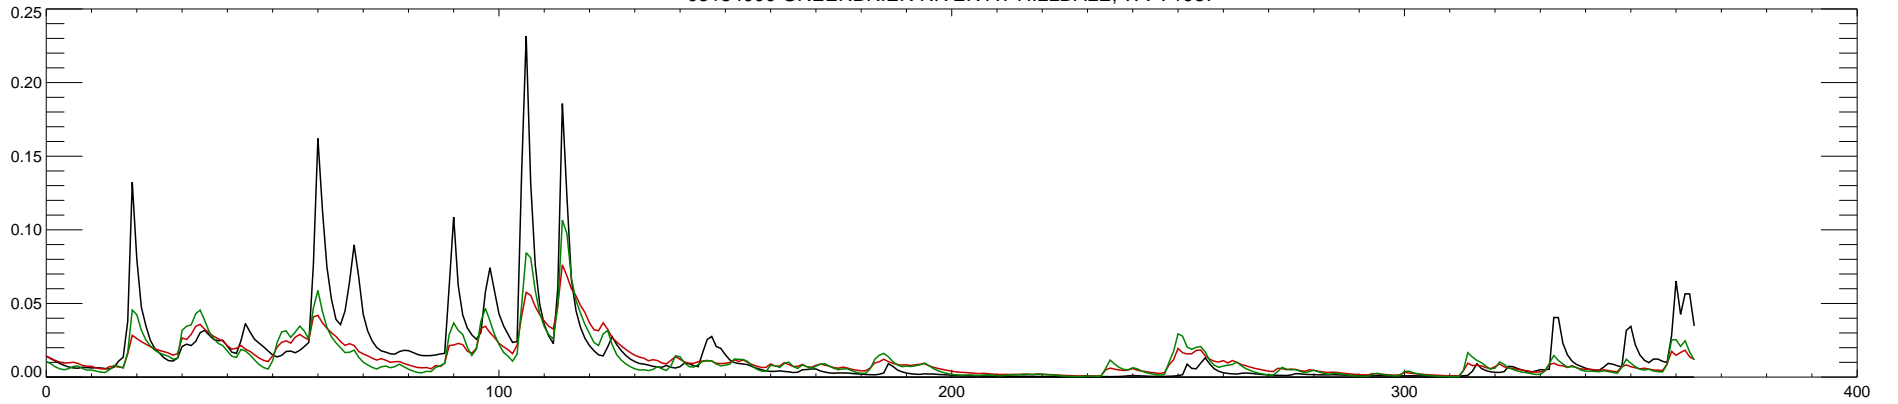

03184000 GREENBRIER RIVER AT HILLDALE, WV : 1988

03184000 GREENBRIER RIVER AT HILLDALE, WV : 1987