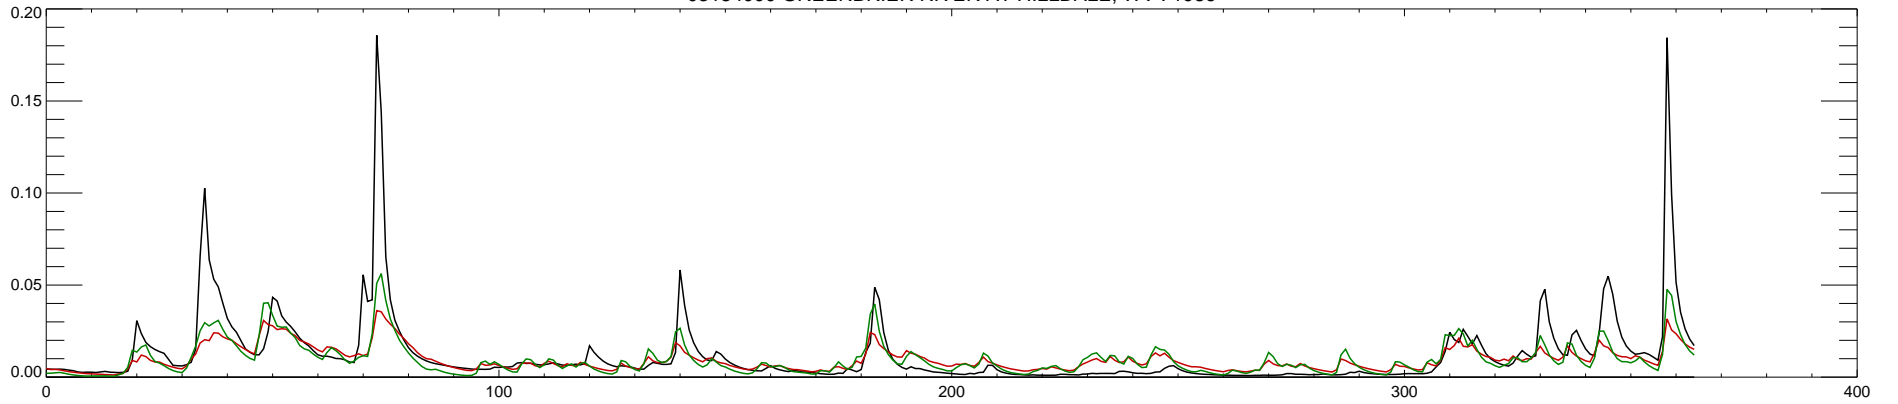

03184000 GREENBRIER RIVER AT HILLDALE, WV : 1987

03184000 GREENBRIER RIVER AT HILLDALE, WV : 1986