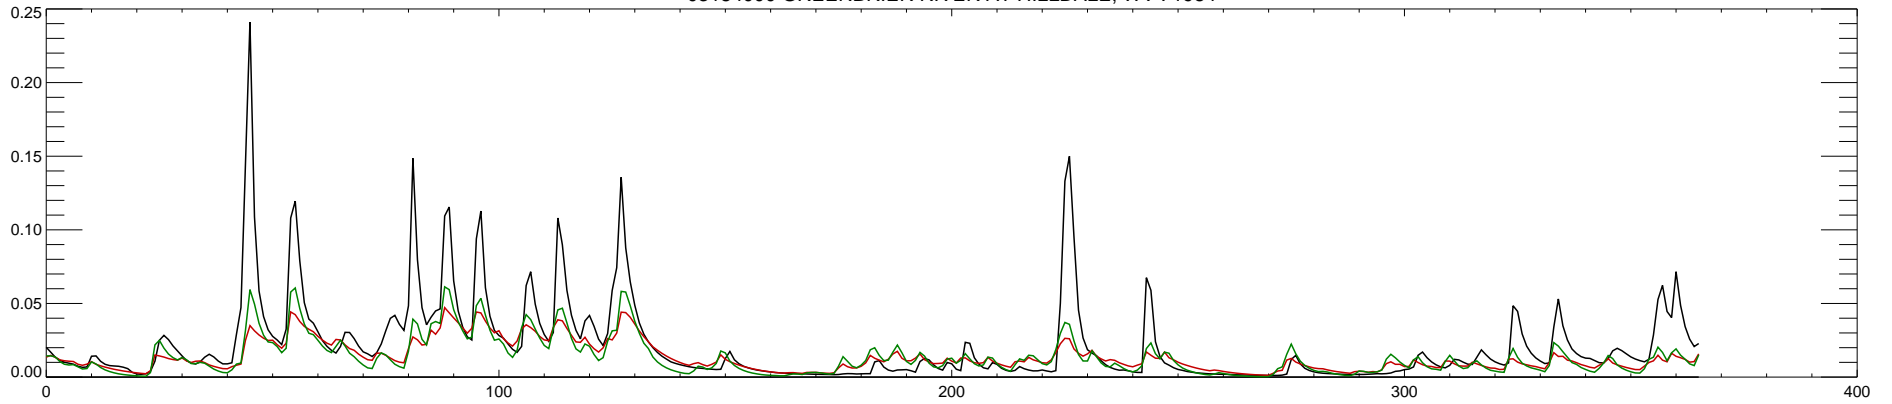

03184000 GREENBRIER RIVER AT HILLDALE, WV : 1980

03184000 GREENBRIER RIVER AT HILLDALE, WV : 1981

03184000 GREENBRIER RIVER AT HILLDALE, WV : 1982

03184000 GREENBRIER RIVER AT HILLDALE, WV : 1983

03184000 GREENBRIER RIVER AT HILLDALE, WV : 1984