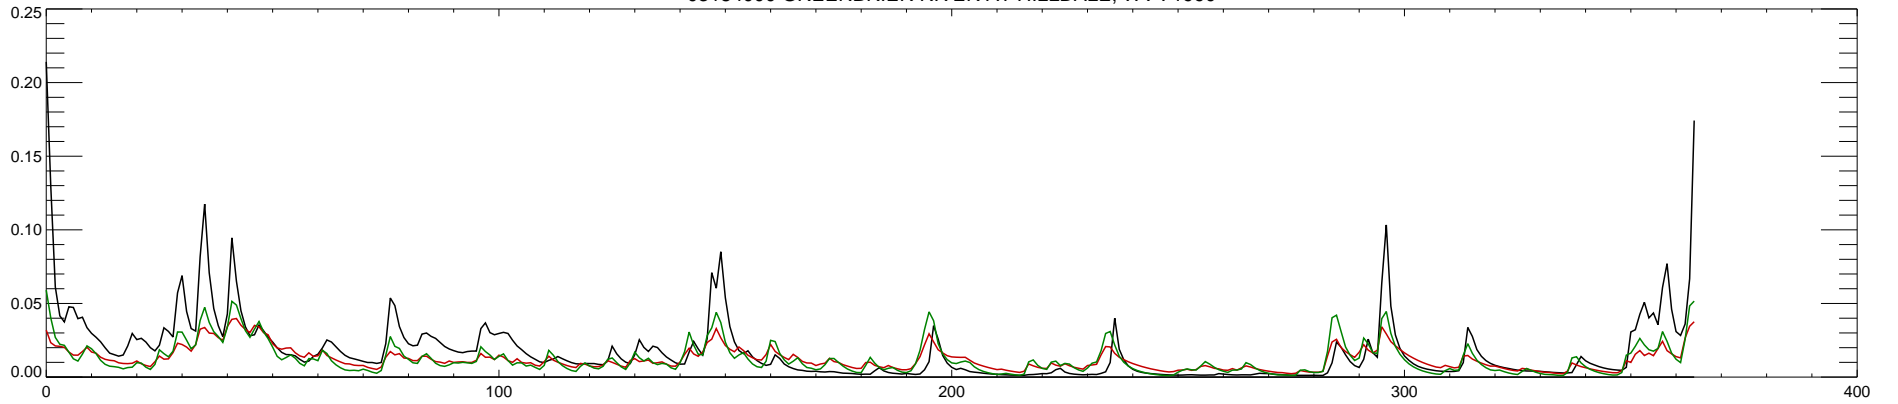

03184000 GREENBRIER RIVER AT HILLDALE, WV : 1991

03184000 GREENBRIER RIVER AT HILLDALE, WV : 1990