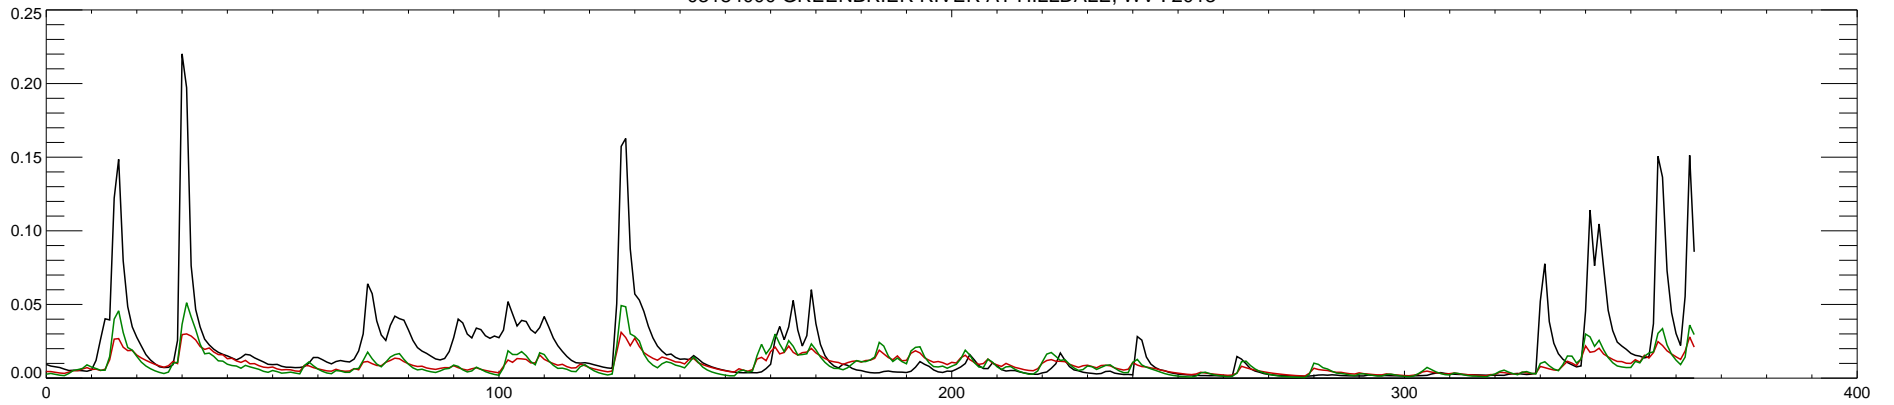

03184000 GREENBRIER RIVER AT HILLDALE, WV : 2010

03184000 GREENBRIER RIVER AT HILLDALE, WV : 2011

03184000 GREENBRIER RIVER AT HILLDALE, WV : 2012

03184000 GREENBRIER RIVER AT HILLDALE, WV : 2013

03184000 GREENBRIER RIVER AT HILLDALE, WV : 2014