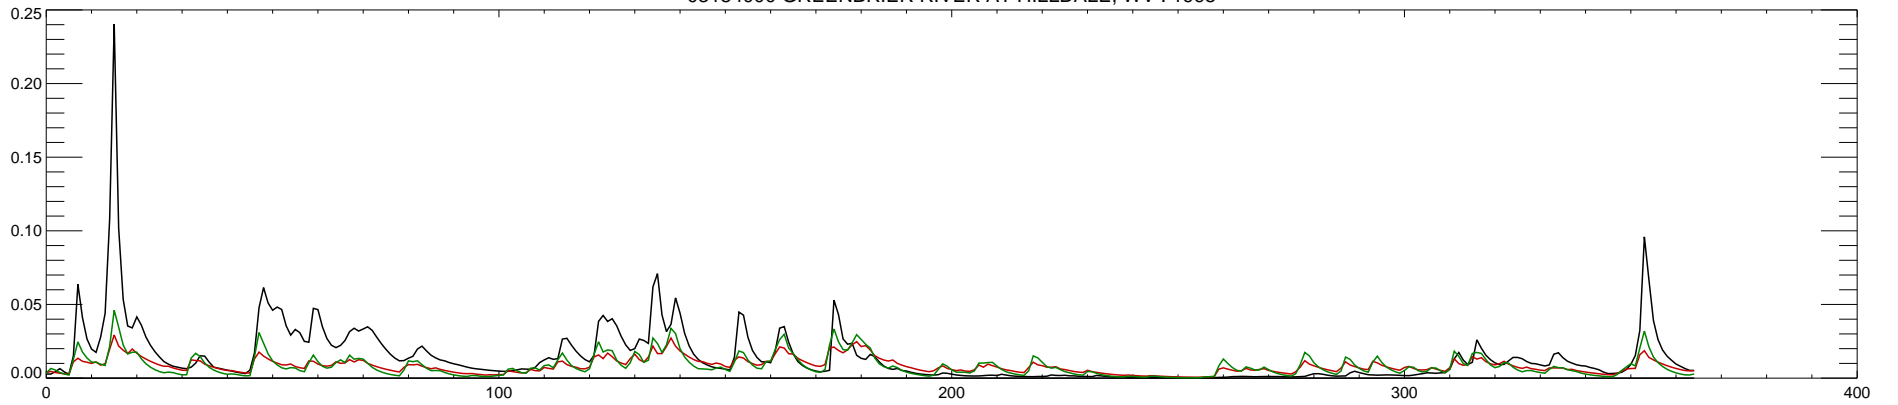

03184000 GREENBRIER RIVER AT HILLDALE, WV : 1996

03184000 GREENBRIER RIVER AT HILLDALE, WV : 1995