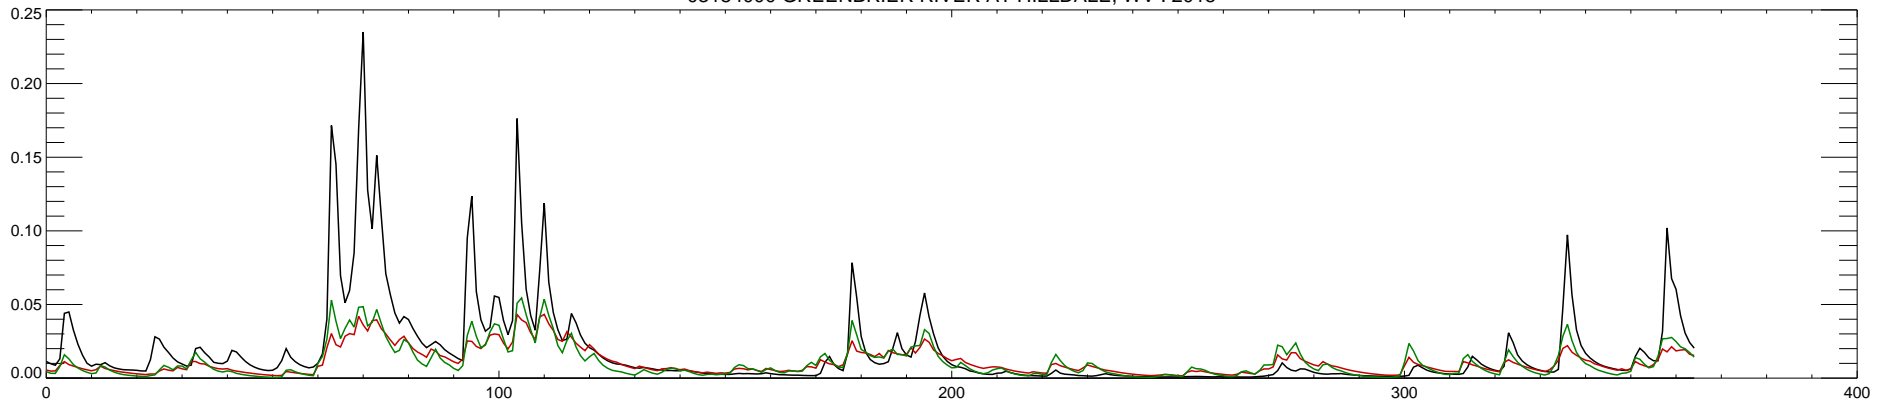

03184000 GREENBRIER RIVER AT HILLDALE, WV : 2016

03184000 GREENBRIER RIVER AT HILLDALE, WV : 2015