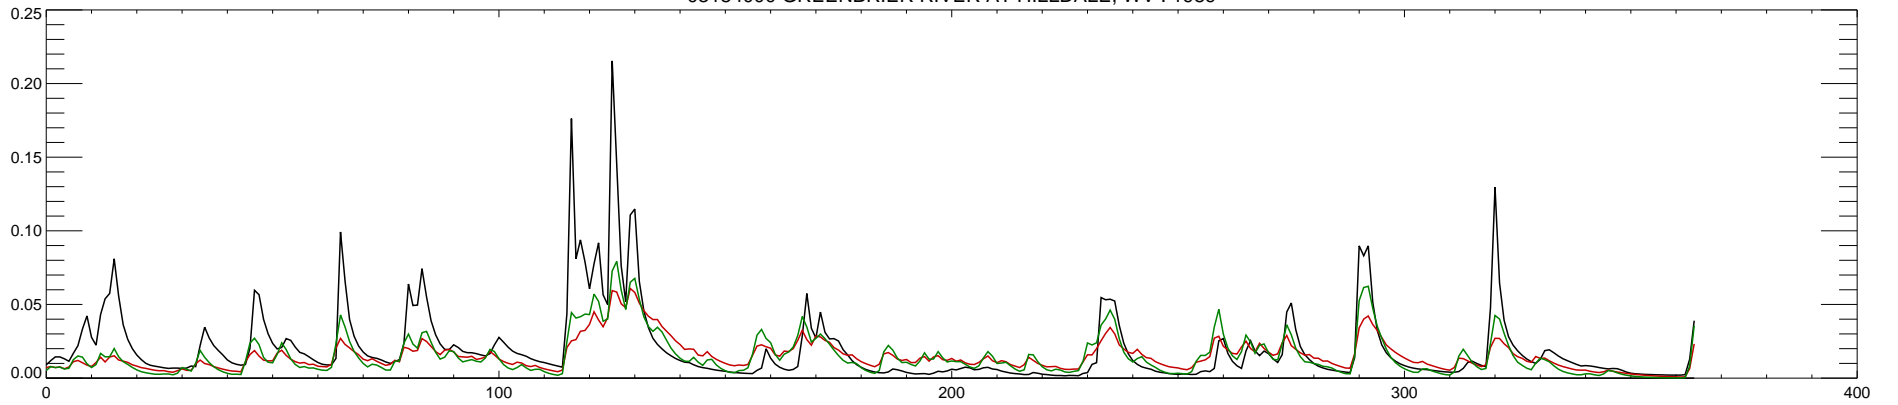

03184000 GREENBRIER RIVER AT HILLDALE, WV : 1985

03184000 GREENBRIER RIVER AT HILLDALE, WV : 1986

03184000 GREENBRIER RIVER AT HILLDALE, WV : 1987

03184000 GREENBRIER RIVER AT HILLDALE, WV : 1988

03184000 GREENBRIER RIVER AT HILLDALE, WV : 1989