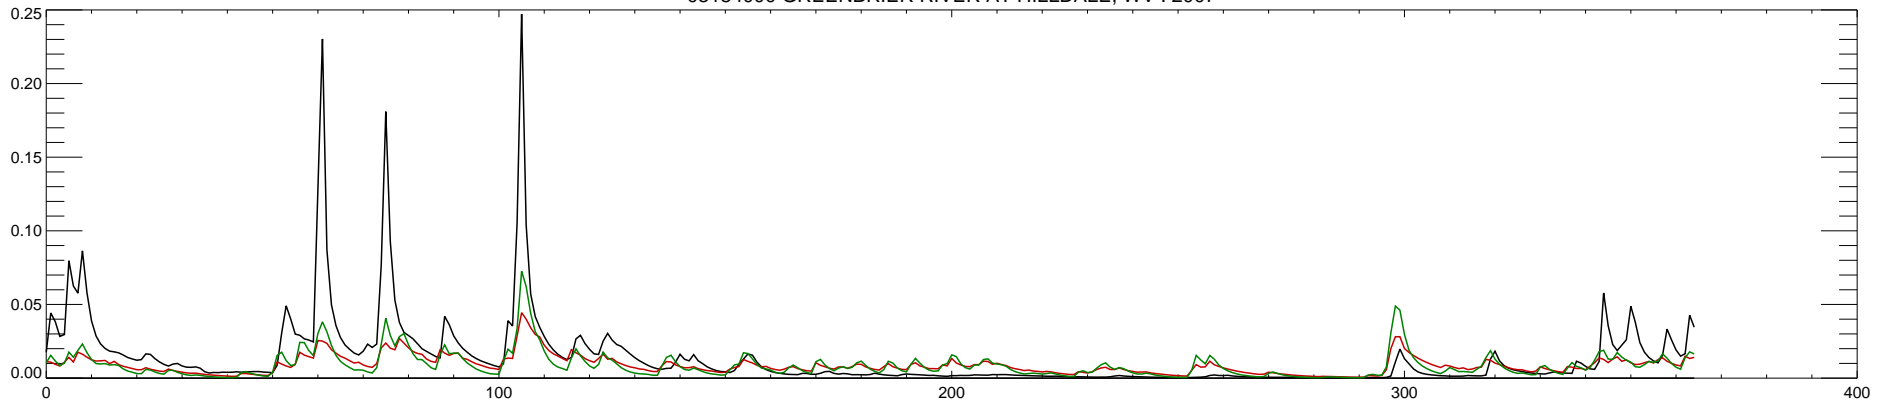

03184000 GREENBRIER RIVER AT HILLDALE, WV : 2008

03184000 GREENBRIER RIVER AT HILLDALE, WV : 2007