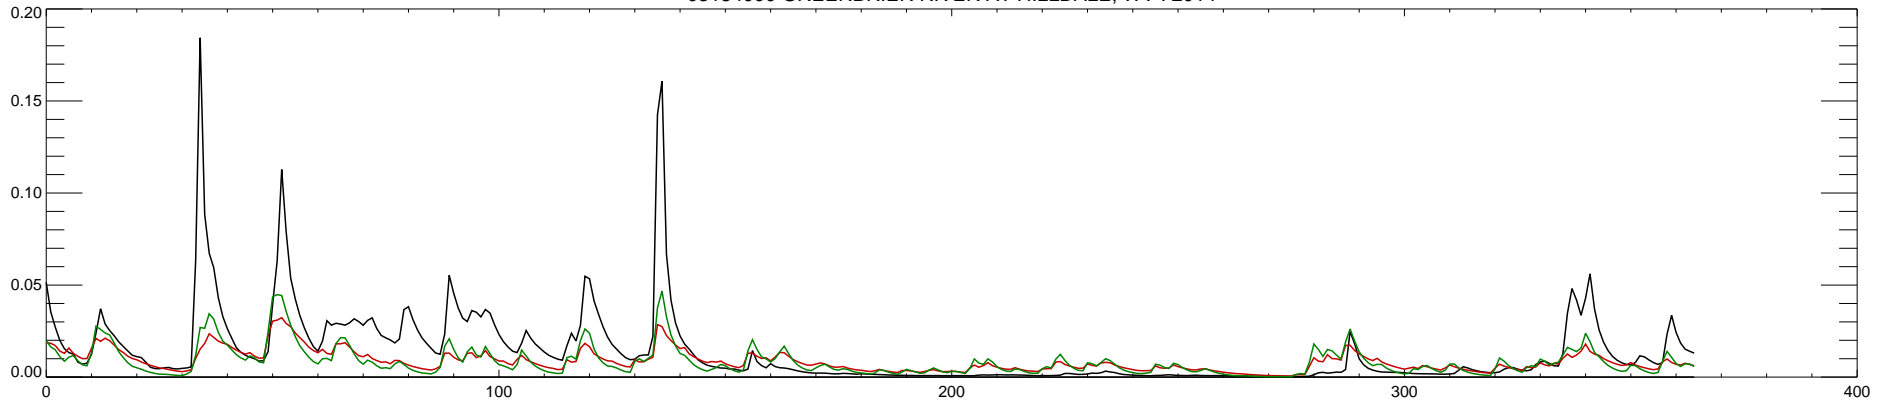

03184000 GREENBRIER RIVER AT HILLDALE, WV : 2010

03184000 GREENBRIER RIVER AT HILLDALE, WV : 2011

03184000 GREENBRIER RIVER AT HILLDALE, WV : 2012

03184000 GREENBRIER RIVER AT HILLDALE, WV : 2013

03184000 GREENBRIER RIVER AT HILLDALE, WV : 2014