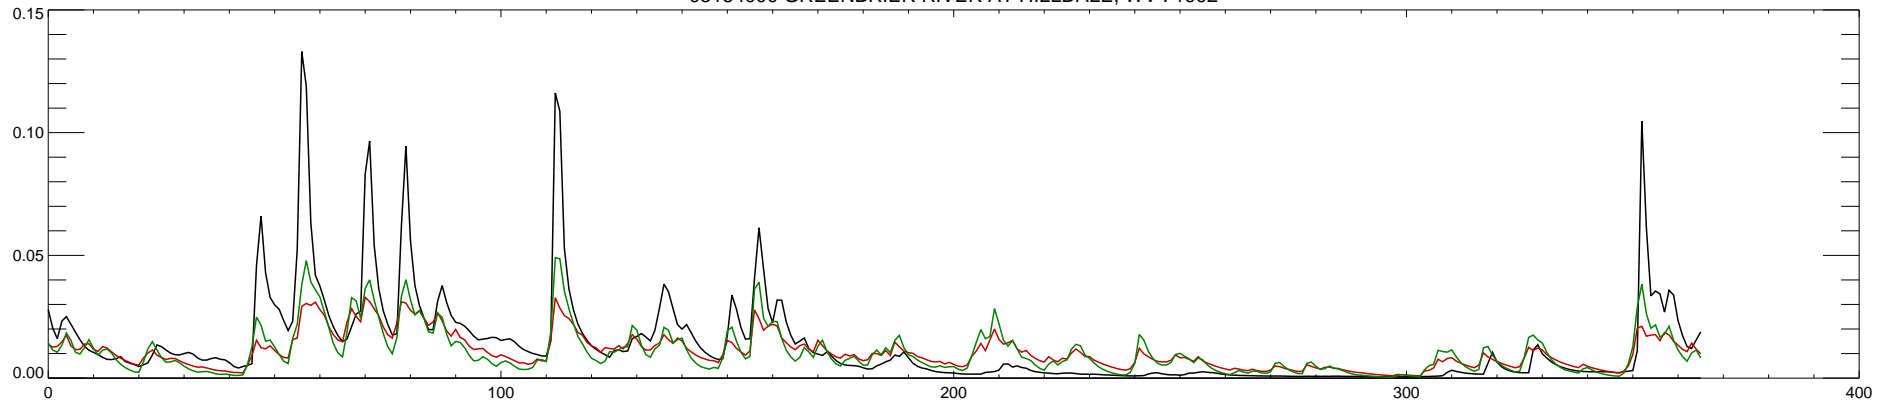

03184000 GREENBRIER RIVER AT HILLDALE, WV : 1993

03184000 GREENBRIER RIVER AT HILLDALE, WV : 1992