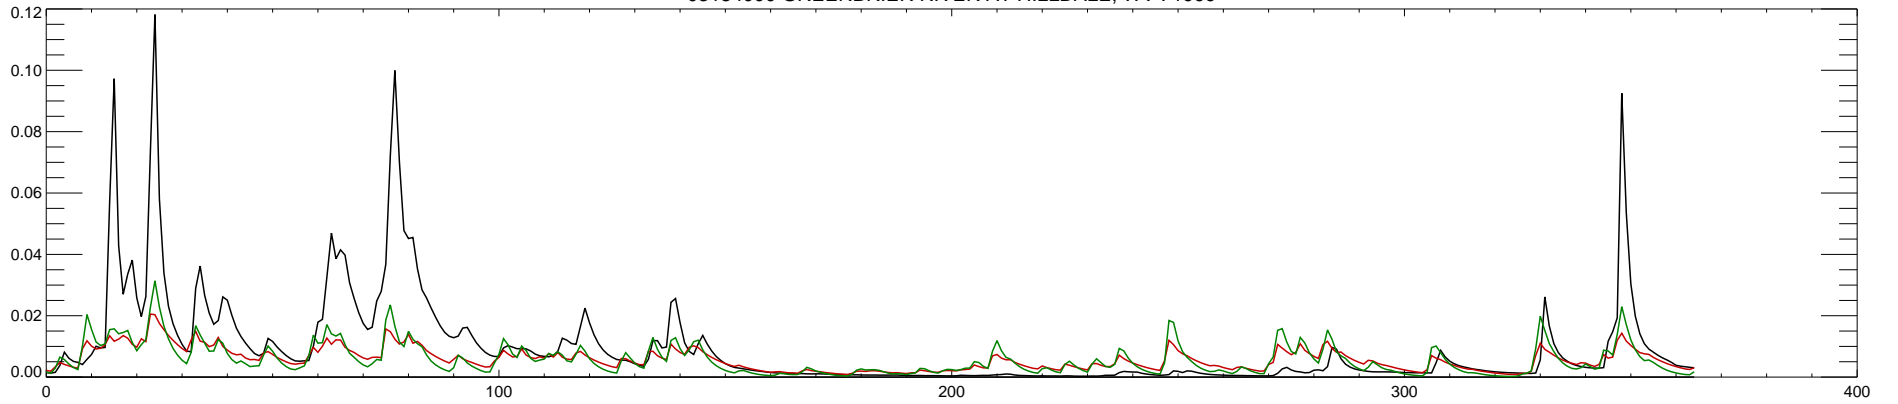

03184000 GREENBRIER RIVER AT HILLDALE, WV : 1995

03184000 GREENBRIER RIVER AT HILLDALE, WV : 1996

03184000 GREENBRIER RIVER AT HILLDALE, WV : 1997

03184000 GREENBRIER RIVER AT HILDALE, WV : 1998

03184000 GREENBRIER RIVER AT HILDALE, WV : 1999