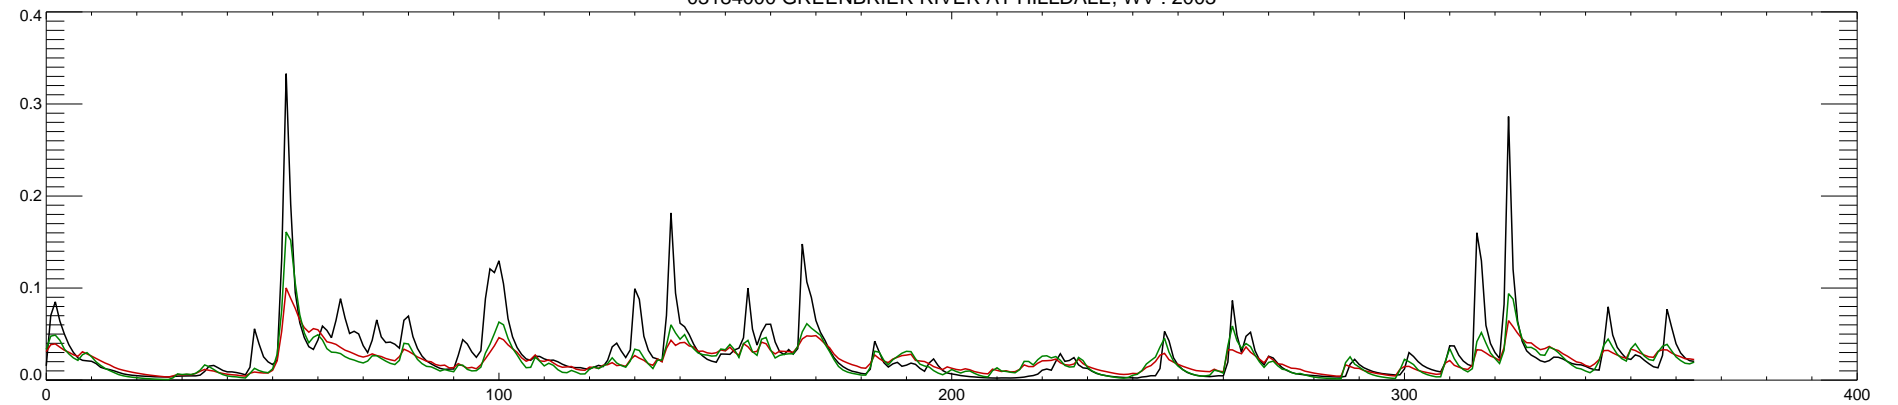

03184000 GREENBRIER RIVER AT HILDALE, WV : 2000

03184000 GREENBRIER RIVER AT HILLDALE, WV : 2001

03184000 GREENBRIER RIVER AT HILLDALE, WV : 2002

03184000 GREENBRIER RIVER AT HILLDALE, WV : 2003

03184000 GREENBRIER RIVER AT HILLDALE, WV : 2004