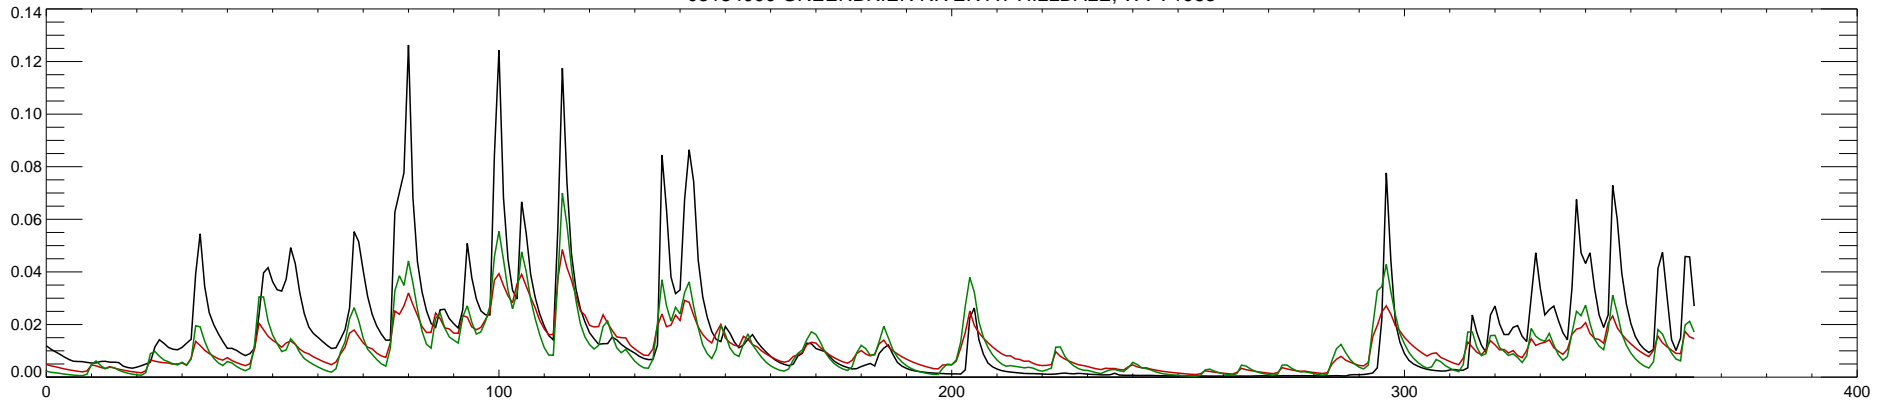

03184000 GREENBRIER RIVER AT HILLDALE, WV : 1980

03184000 GREENBRIER RIVER AT HILLDALE, WV : 1981

03184000 GREENBRIER RIVER AT HILLDALE, WV : 1982

03184000 GREENBRIER RIVER AT HILLDALE, WV : 1983

03184000 GREENBRIER RIVER AT HILLDALE, WV : 1984