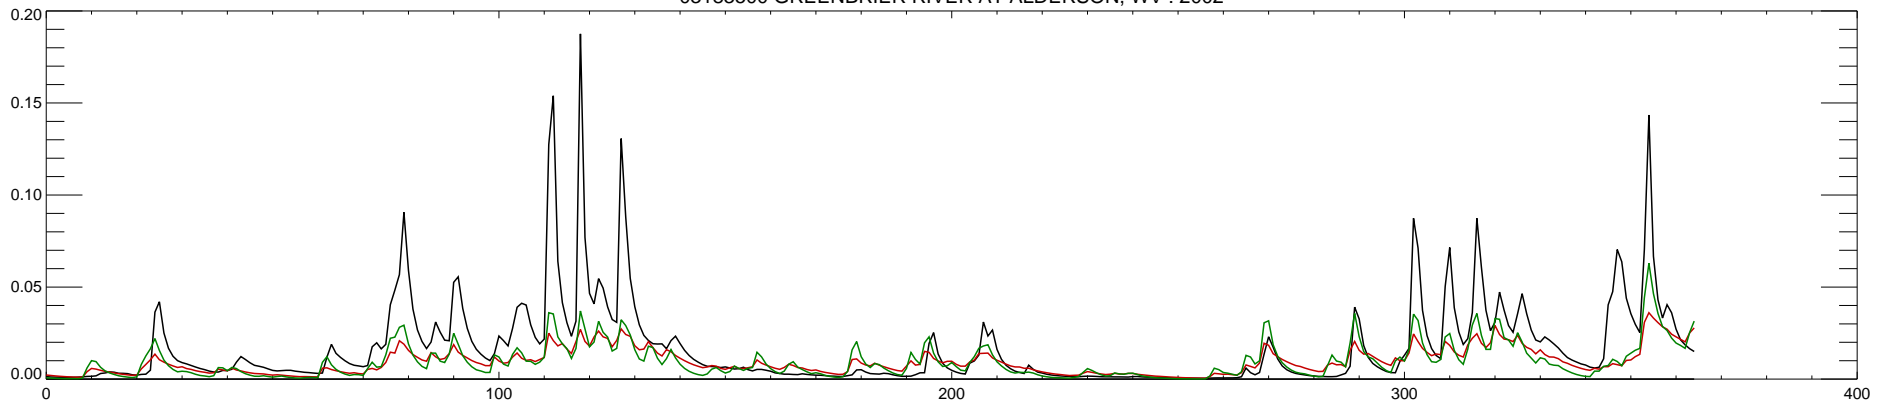

03183500 GREENBRIER RIVER AT ALDERSON, WV : 2003

03183500 GREENBRIER RIVER AT ALDERSON, WV : 2002