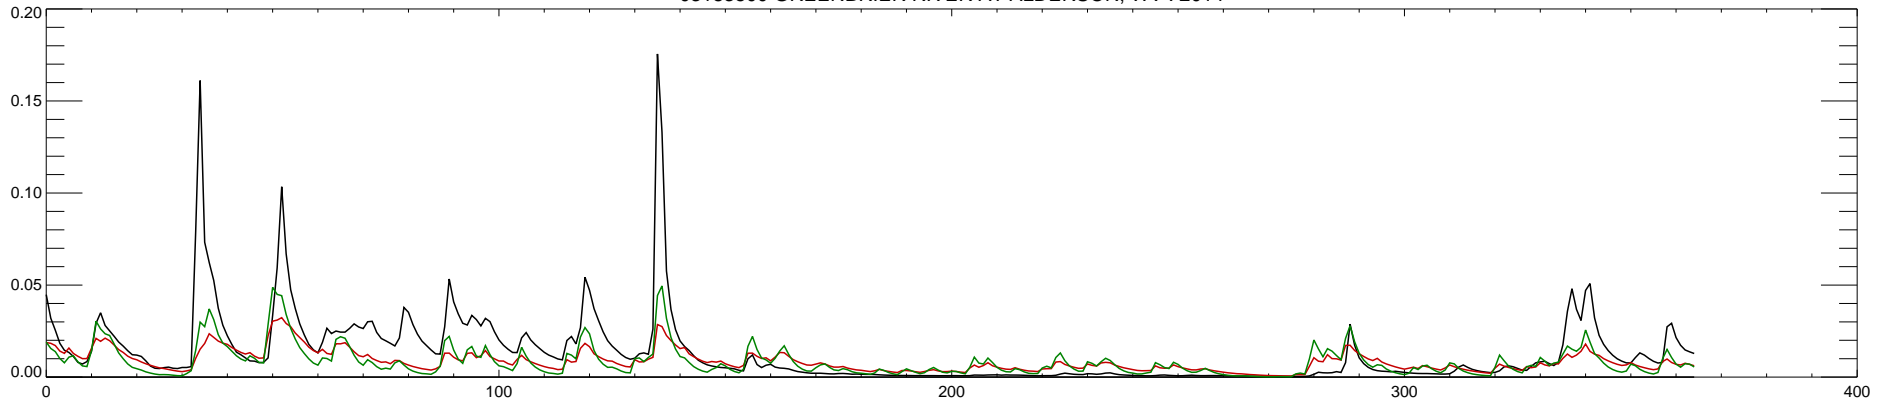

03183500 GREENBRIER RIVER AT ALDERSON, WV : 2010

03183500 GREENBRIER RIVER AT ALDERSON, WV : 2011

03183500 GREENBRIER RIVER AT ALDERSON, WV : 2012

03183500 GREENBRIER RIVER AT ALDERSON, WV : 2013

03183500 GREENBRIER RIVER AT ALDERSON, WV : 2014