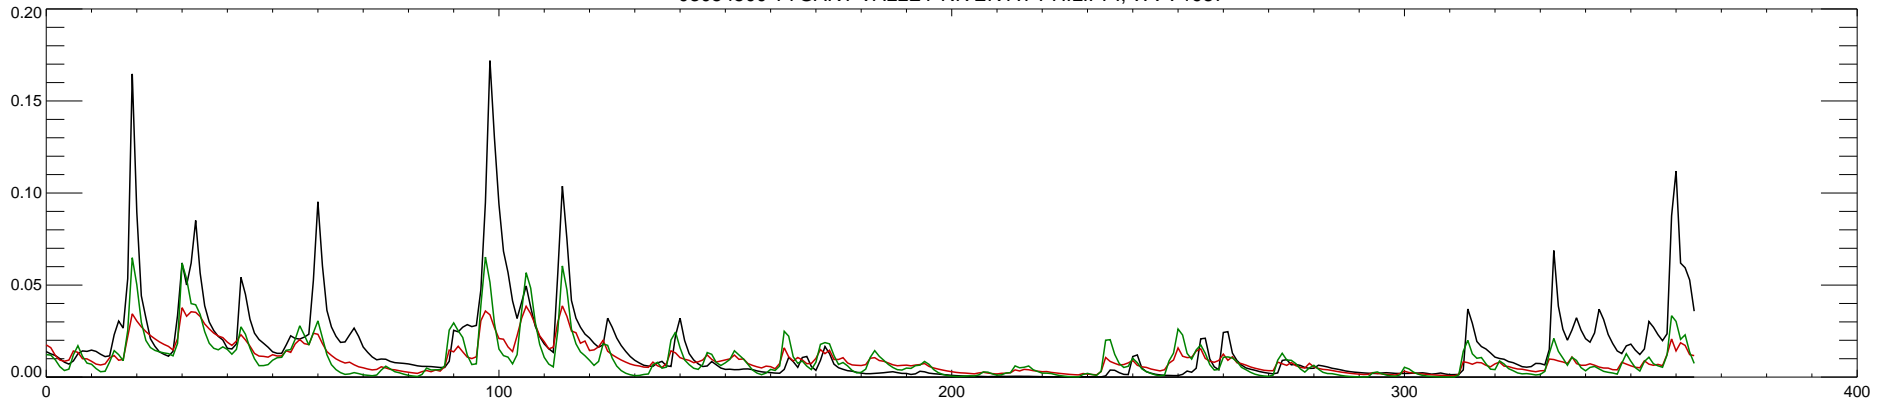

03054500 TYGART VALLEY RIVER AT PHILIPPI, WV : 1984

03054500 TYGART VALLEY RIVER AT PHILIPPI, WV : 1985

03054500 TYGART VALLEY RIVER AT PHILIPPI, WV : 1986

03054500 TYGART VALLEY RIVER AT PHILIPPI, WV : 1987