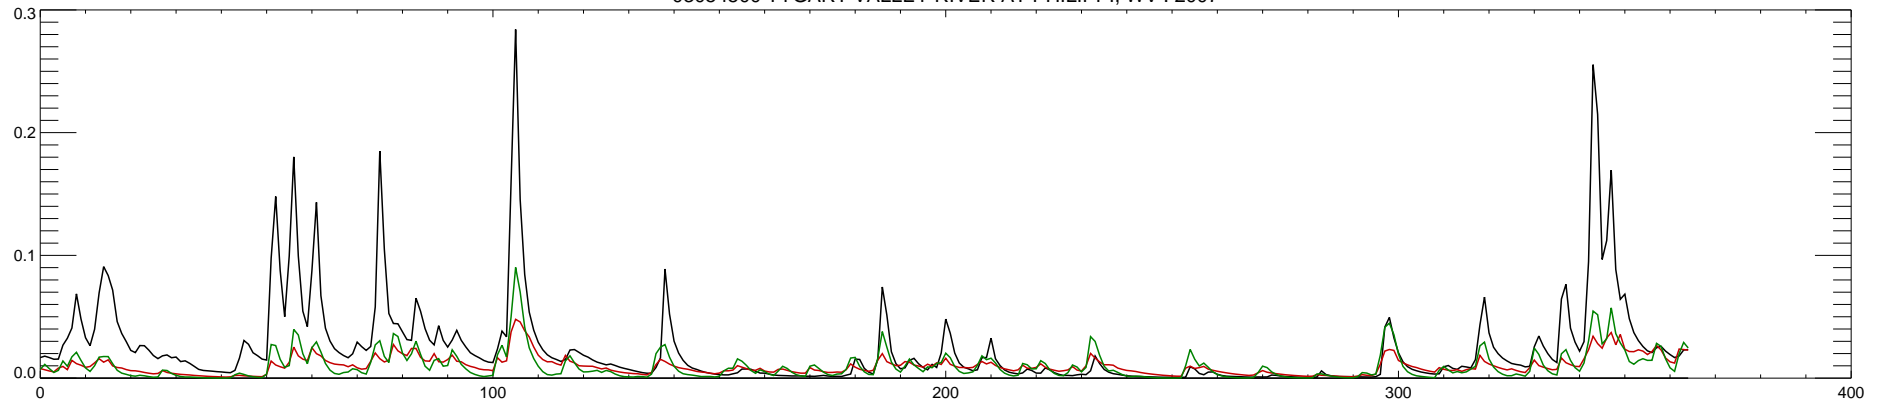

03054500 TYGART VALLEY RIVER AT PHILIPPI, WV : 2004

03054500 TYGART VALLEY RIVER AT PHILIPPI, WV : 2005

03054500 TYGART VALLEY RIVER AT PHILIPPI, WV : 2006

03054500 TYGART VALLEY RIVER AT PHILIPPI, WV : 2007