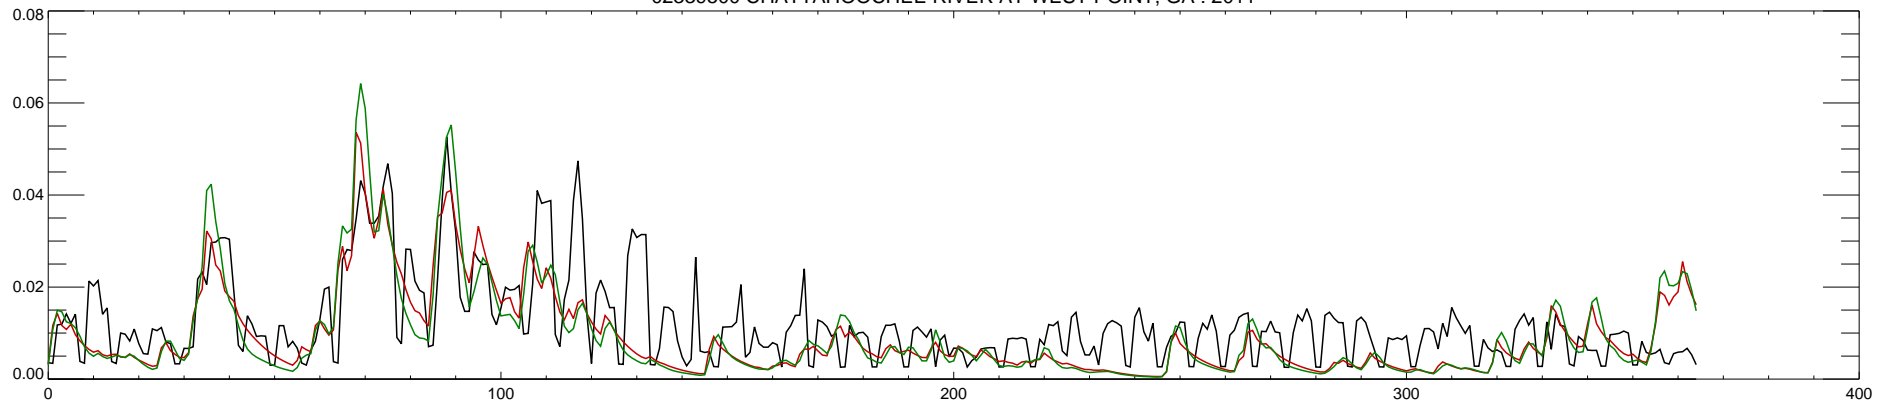

02339500 CHATTAHOOCHEE RIVER AT WEST POINT, GA : 2008

02339500 CHATTAHOOCHEE RIVER AT WEST POINT, GA : 2009

02339500 CHATTAHOOCHEE RIVER AT WEST POINT, GA : 2010

02339500 CHATTAHOOCHEE RIVER AT WEST POINT, GA : 2011