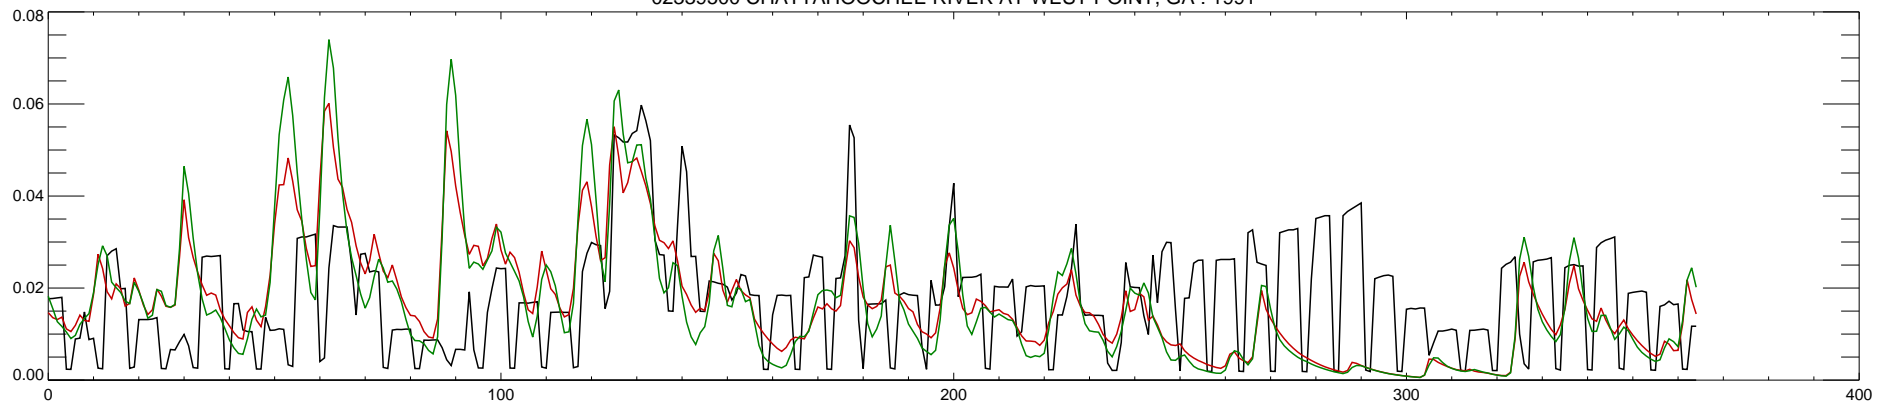

02339500 CHATTAHOOCHEE RIVER AT WEST POINT, GA : 1988

02339500 CHATTAHOOCHEE RIVER AT WEST POINT, GA : 1989

02339500 CHATTAHOOCHEE RIVER AT WEST POINT, GA : 1990

02339500 CHATTAHOOCHEE RIVER AT WEST POINT, GA : 1991