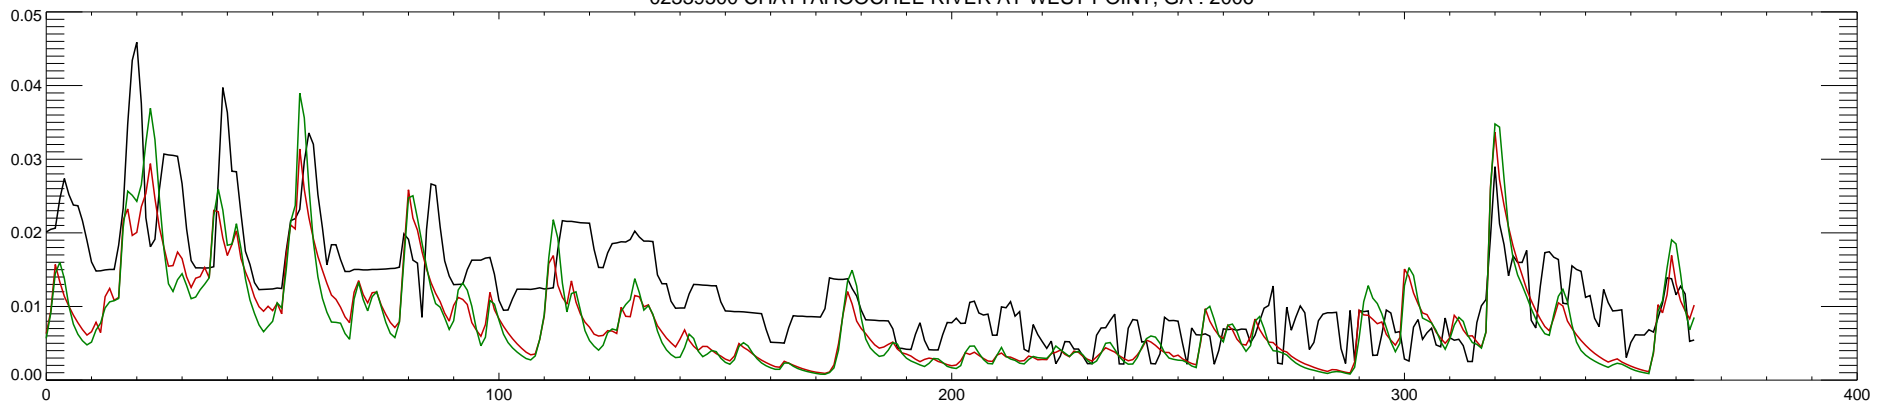

02339500 CHATTAHOOCHEE RIVER AT WEST POINT, GA : 2007

02339500 CHATTAHOOCHEE RIVER AT WEST POINT, GA : 2006