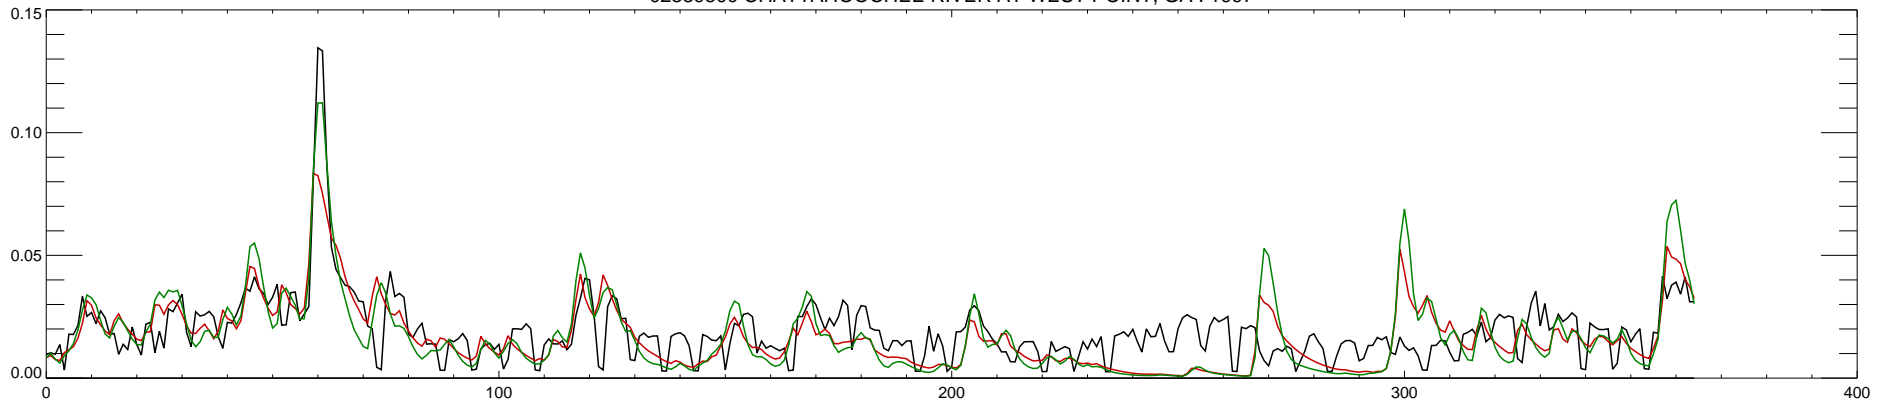

02339500 CHATTAHOOCHEE RIVER AT WEST POINT, GA : 1998

02339500 CHATTAHOOCHEE RIVER AT WEST POINT, GA : 1997