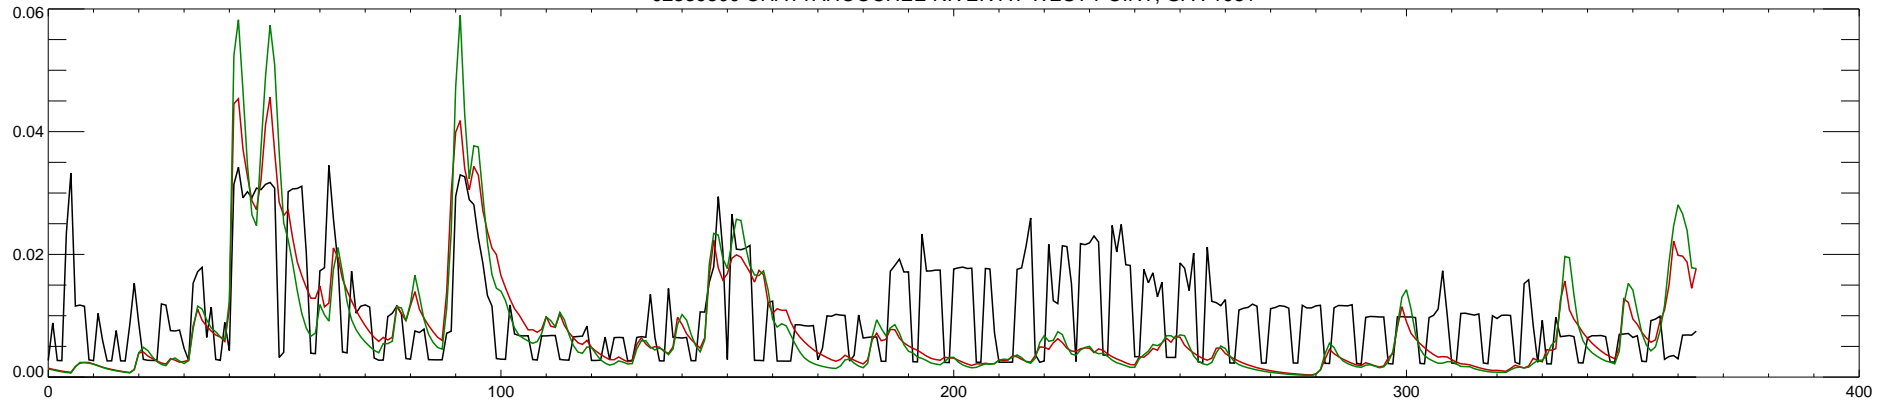

02339500 CHATTAHOOCHEE RIVER AT WEST POINT, GA : 1980

02339500 CHATTAHOOCHEE RIVER AT WEST POINT, GA : 1981

02339500 CHATTAHOOCHEE RIVER AT WEST POINT, GA : 1982

02339500 CHATTAHOOCHEE RIVER AT WEST POINT, GA : 1983