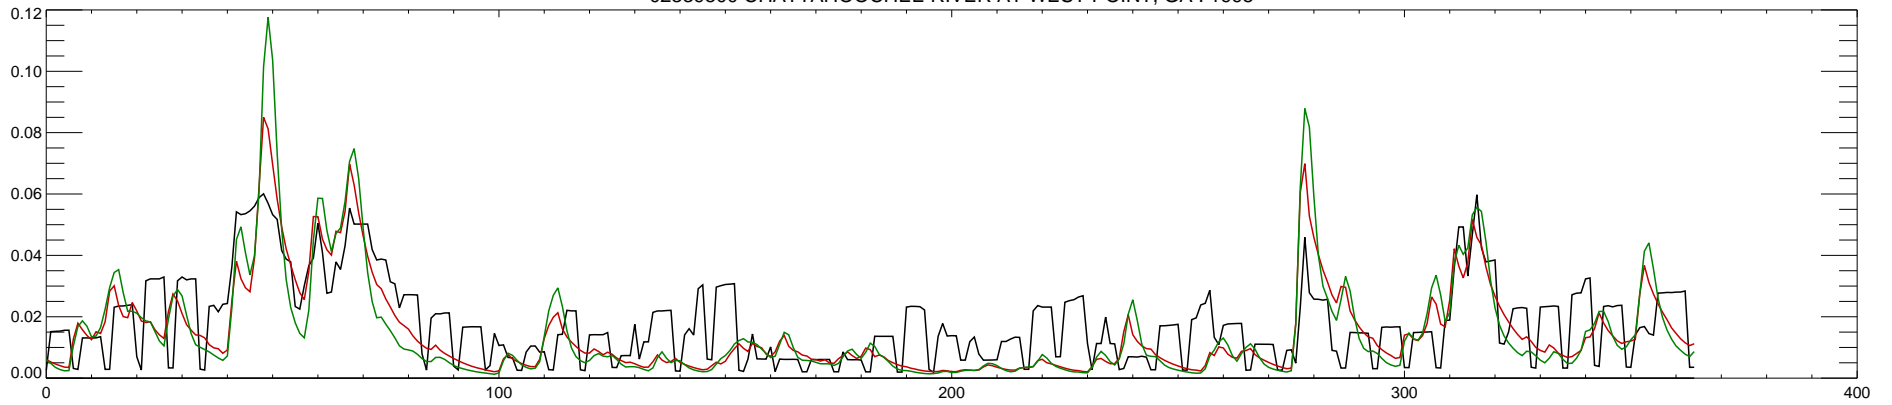

02339500 CHATTAHOOCHEE RIVER AT WEST POINT, GA : 1992

02339500 CHATTAHOOCHEE RIVER AT WEST POINT, GA : 1993

02339500 CHATTAHOOCHEE RIVER AT WEST POINT, GA : 1994

02339500 CHATTAHOOCHEE RIVER AT WEST POINT, GA : 1995