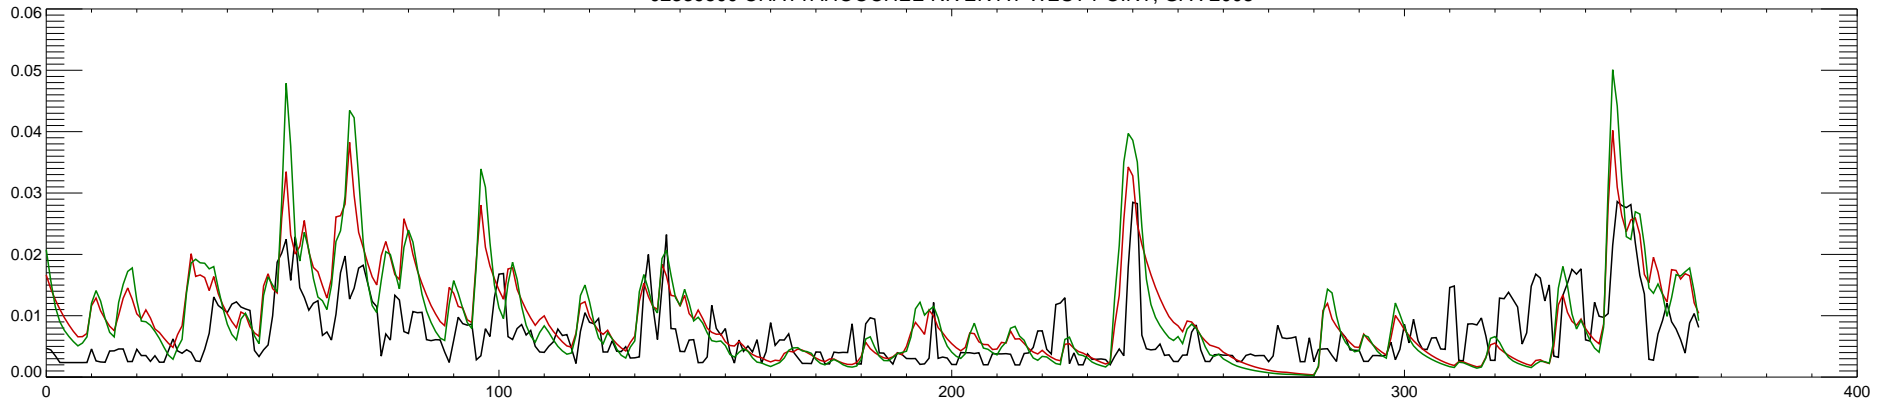

02339500 CHATTAHOOCHEE RIVER AT WEST POINT, GA : 2009

02339500 CHATTAHOOCHEE RIVER AT WEST POINT, GA : 2008