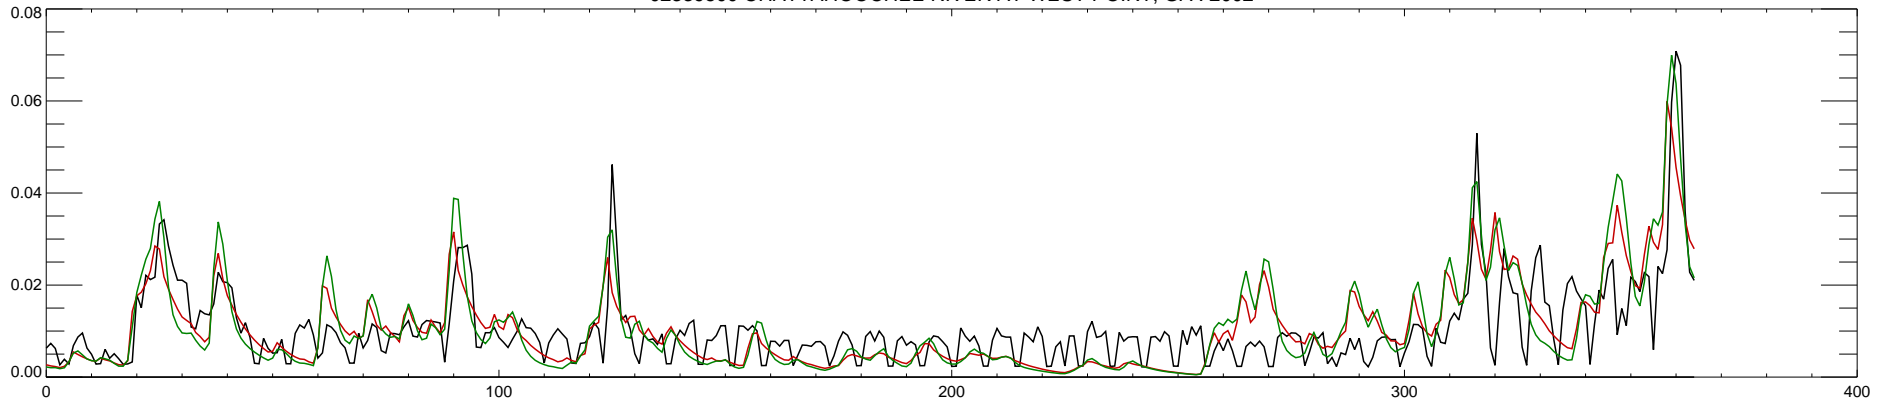

02339500 CHATTAHOOCHEE RIVER AT WEST POINT, GA : 2003

02339500 CHATTAHOOCHEE RIVER AT WEST POINT, GA : 2002