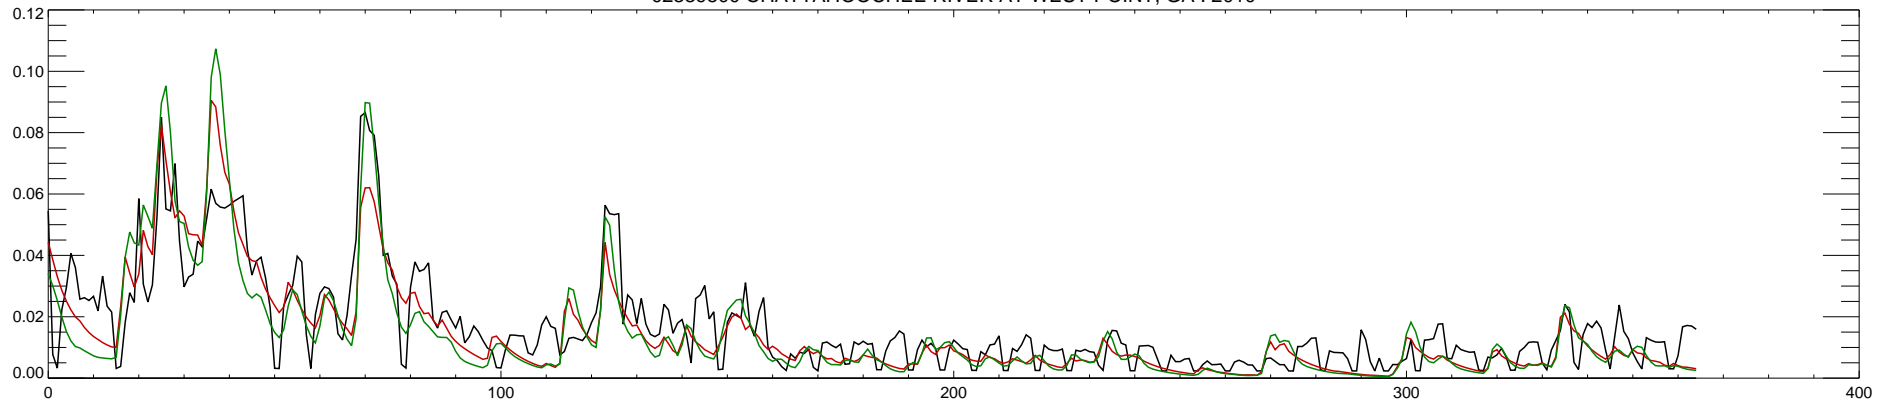

02339500 CHATTAHOOCHEE RIVER AT WEST POINT, GA : 2011

02339500 CHATTAHOOCHEE RIVER AT WEST POINT, GA : 2010