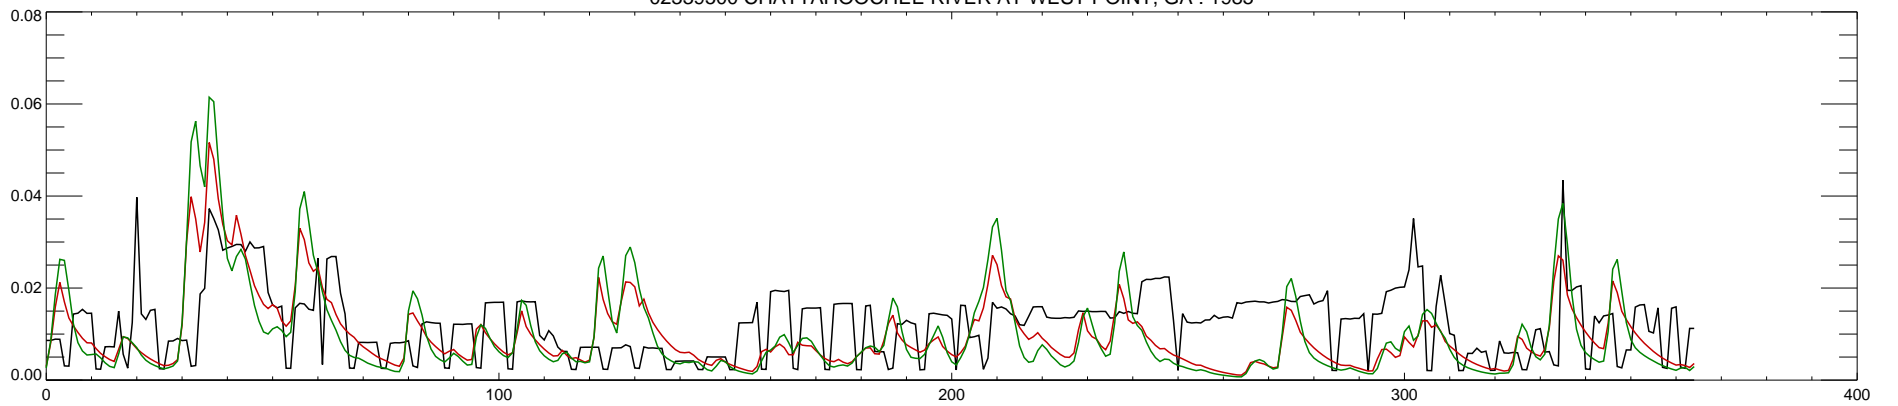

02339500 CHATTAHOOCHEE RIVER AT WEST POINT, GA : 1986

02339500 CHATTAHOOCHEE RIVER AT WEST POINT, GA : 1985