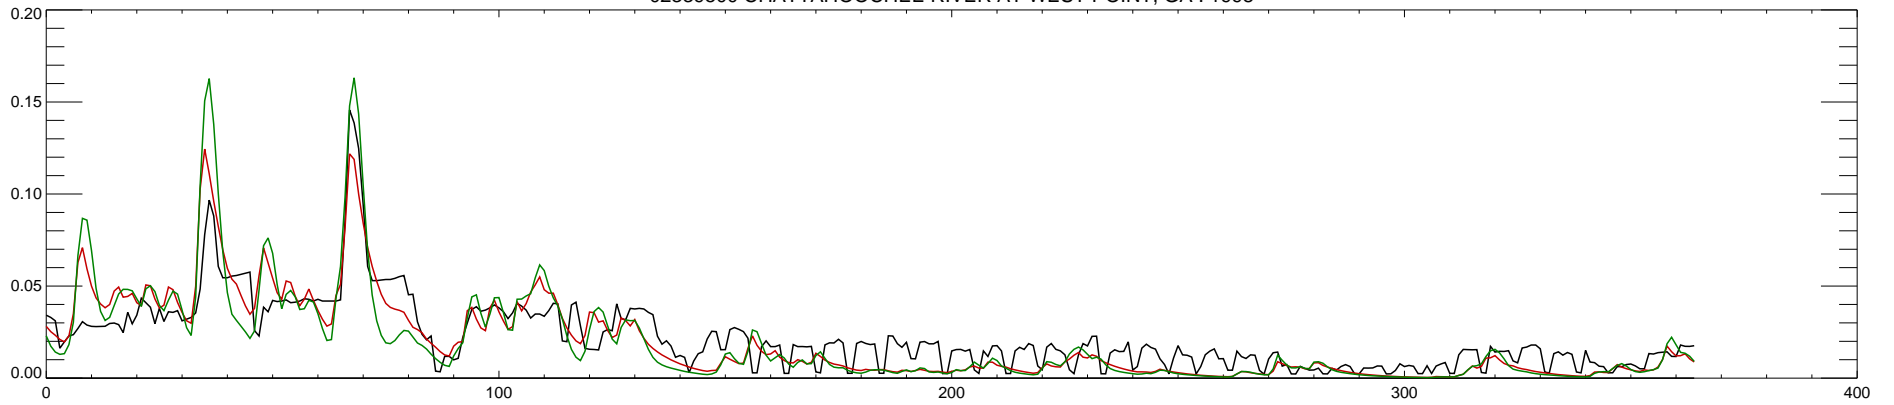

02339500 CHATTAHOOCHEE RIVER AT WEST POINT, GA : 1999

02339500 CHATTAHOOCHEE RIVER AT WEST POINT, GA : 1998