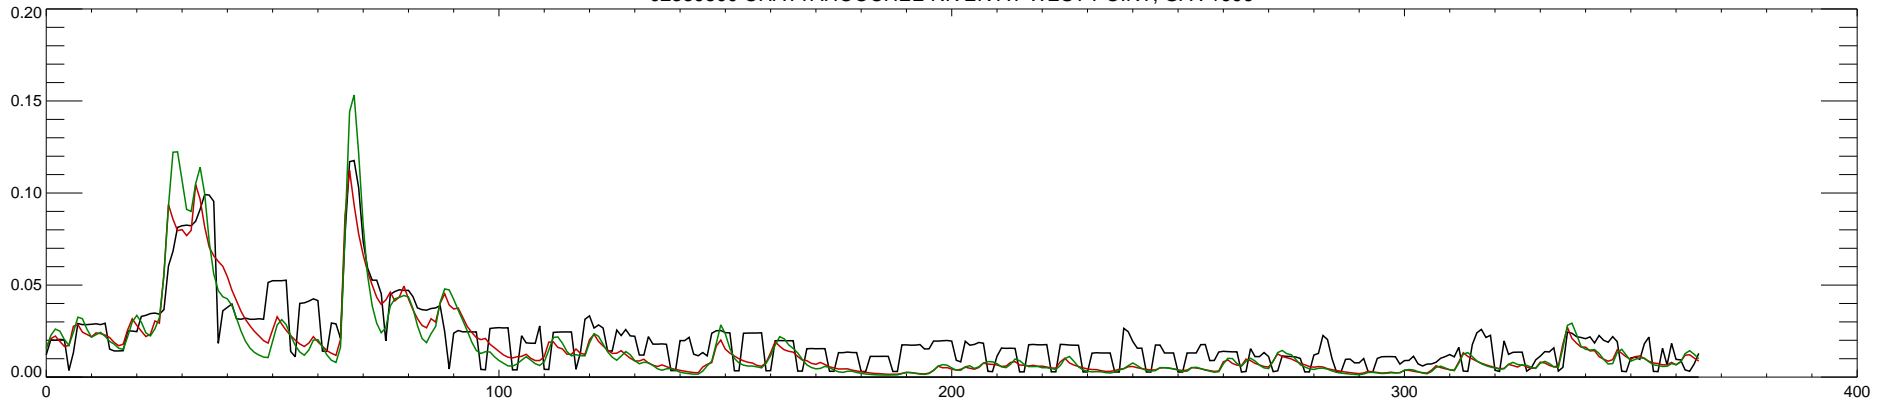

02339500 CHATTAHOOCHEE RIVER AT WEST POINT, GA : 1997

02339500 CHATTAHOOCHEE RIVER AT WEST POINT, GA : 1996