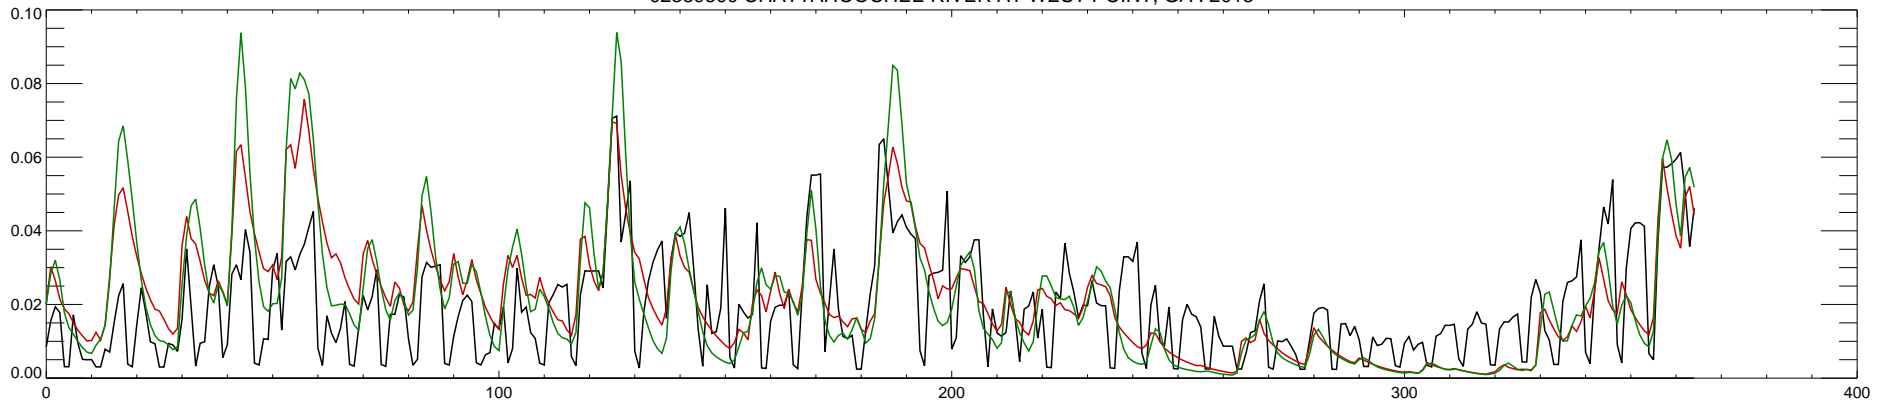

02339500 CHATTAHOOCHEE RIVER AT WEST POINT, GA : 2014

02339500 CHATTAHOOCHEE RIVER AT WEST POINT, GA : 2013