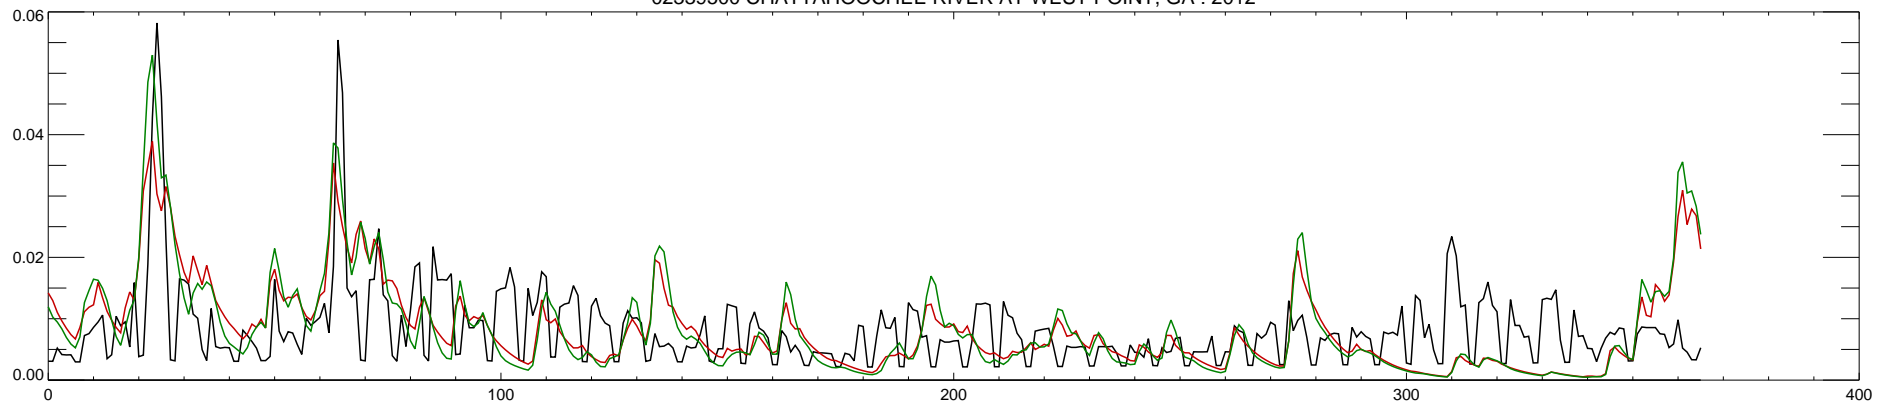

02339500 CHATTAHOOCHEE RIVER AT WEST POINT, GA : 2013

02339500 CHATTAHOOCHEE RIVER AT WEST POINT, GA : 2012