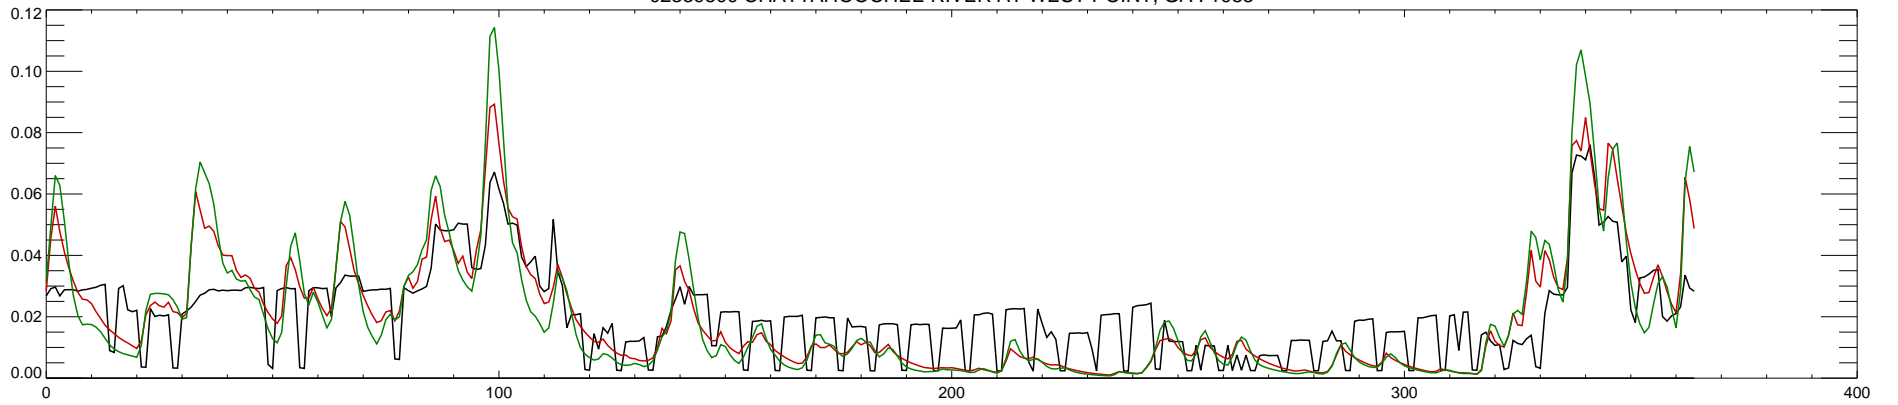

02339500 CHATTAHOOCHEE RIVER AT WEST POINT, GA : 1980

02339500 CHATTAHOOCHEE RIVER AT WEST POINT, GA : 1981

02339500 CHATTAHOOCHEE RIVER AT WEST POINT, GA : 1982

02339500 CHATTAHOOCHEE RIVER AT WEST POINT, GA : 1983