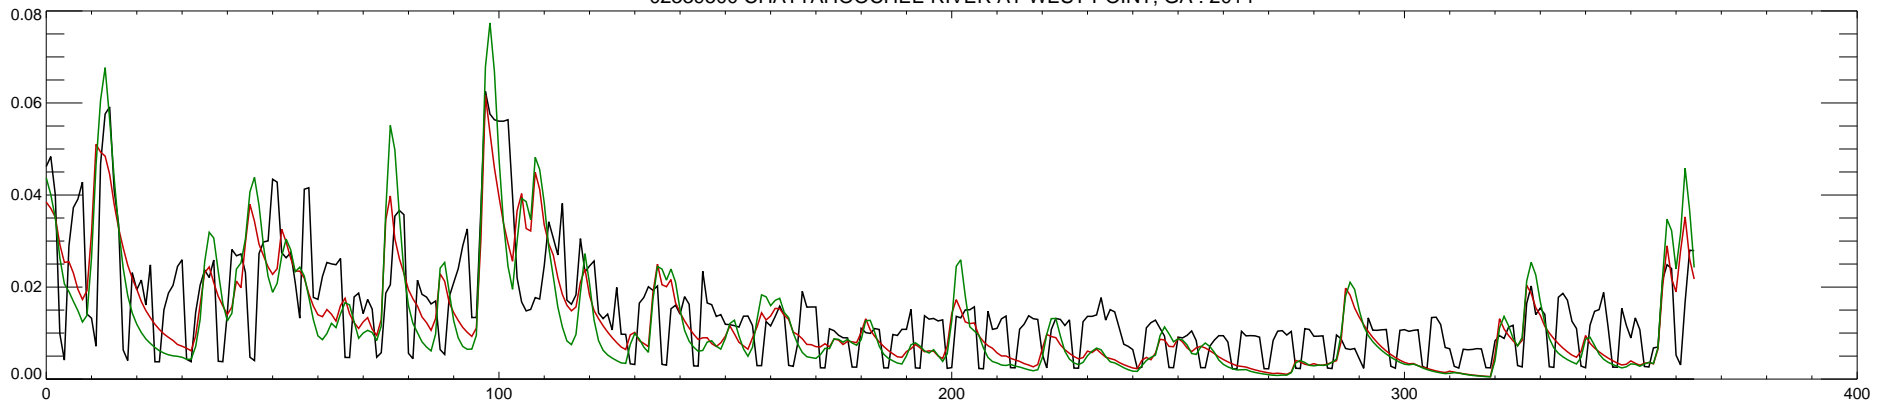

02339500 CHATTAHOOCHEE RIVER AT WEST POINT, GA : 2015

02339500 CHATTAHOOCHEE RIVER AT WEST POINT, GA : 2014