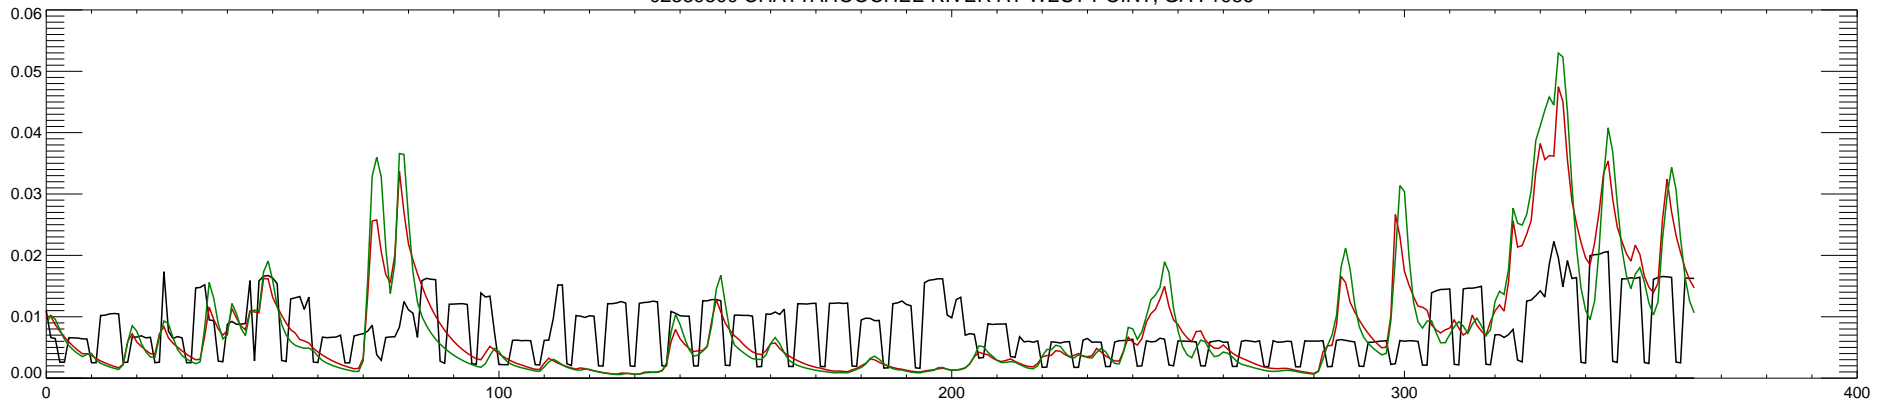

02339500 CHATTAHOOCHEE RIVER AT WEST POINT, GA : 1987

02339500 CHATTAHOOCHEE RIVER AT WEST POINT, GA : 1986