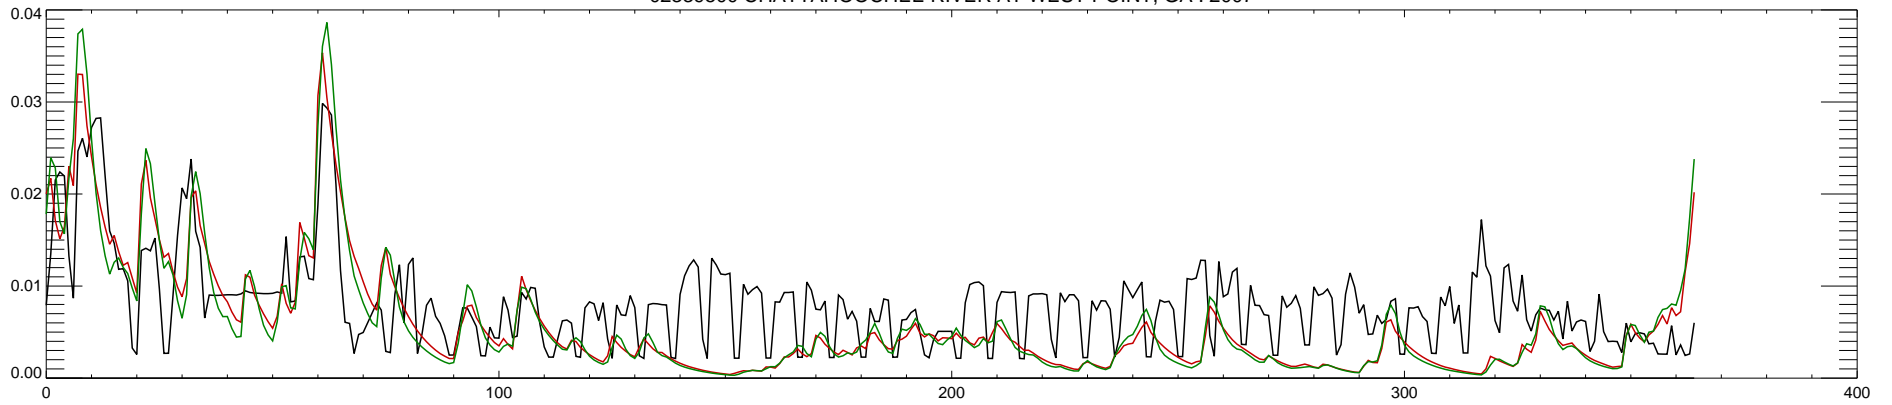

02339500 CHATTAHOOCHEE RIVER AT WEST POINT, GA : 2004

02339500 CHATTAHOOCHEE RIVER AT WEST POINT, GA : 2005

02339500 CHATTAHOOCHEE RIVER AT WEST POINT, GA : 2006

02339500 CHATTAHOOCHEE RIVER AT WEST POINT, GA : 2007