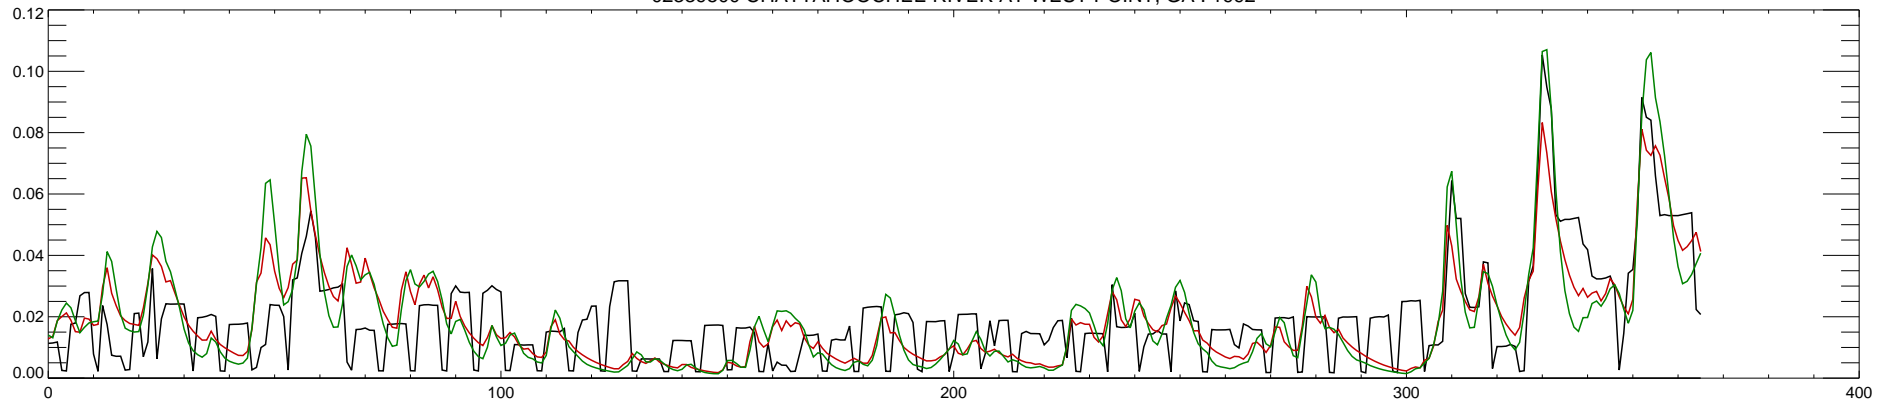

02339500 CHATTAHOOCHEE RIVER AT WEST POINT, GA : 1993

02339500 CHATTAHOOCHEE RIVER AT WEST POINT, GA : 1992