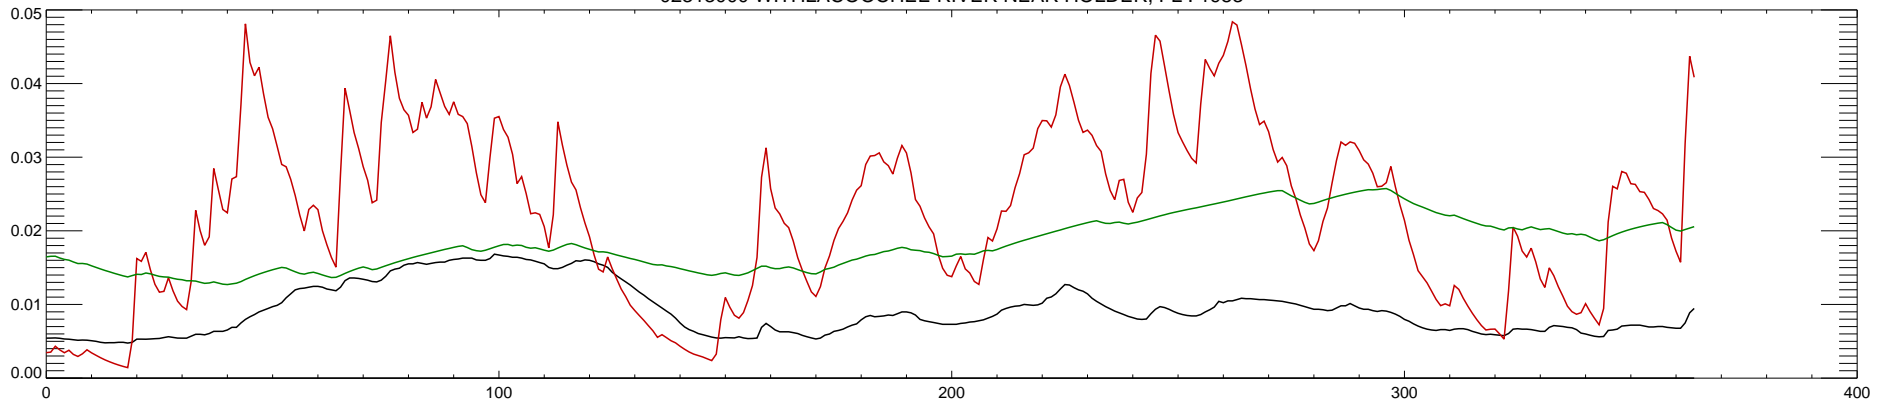

02313000 WITHLACOOCHEE RIVER NEAR HOLDER, FL : 1980

02313000 WITHLACOOCHEE RIVER NEAR HOLDER, FL : 1981

02313000 WITHLACOOCHEE RIVER NEAR HOLDER, FL : 1982

02313000 WITHLACOOCHEE RIVER NEAR HOLDER, FL : 1983

02313000 WITHLACOOCHEE RIVER NEAR HOLDER, FL : 1984

02313000 WITHLACOOCHEE RIVER NEAR HOLDER, FL : 1985

02313000 WITHLACOOCHEE RIVER NEAR HOLDER, FL : 1986

02313000 WITHLACOOCHEE RIVER NEAR HOLDER, FL : 1987