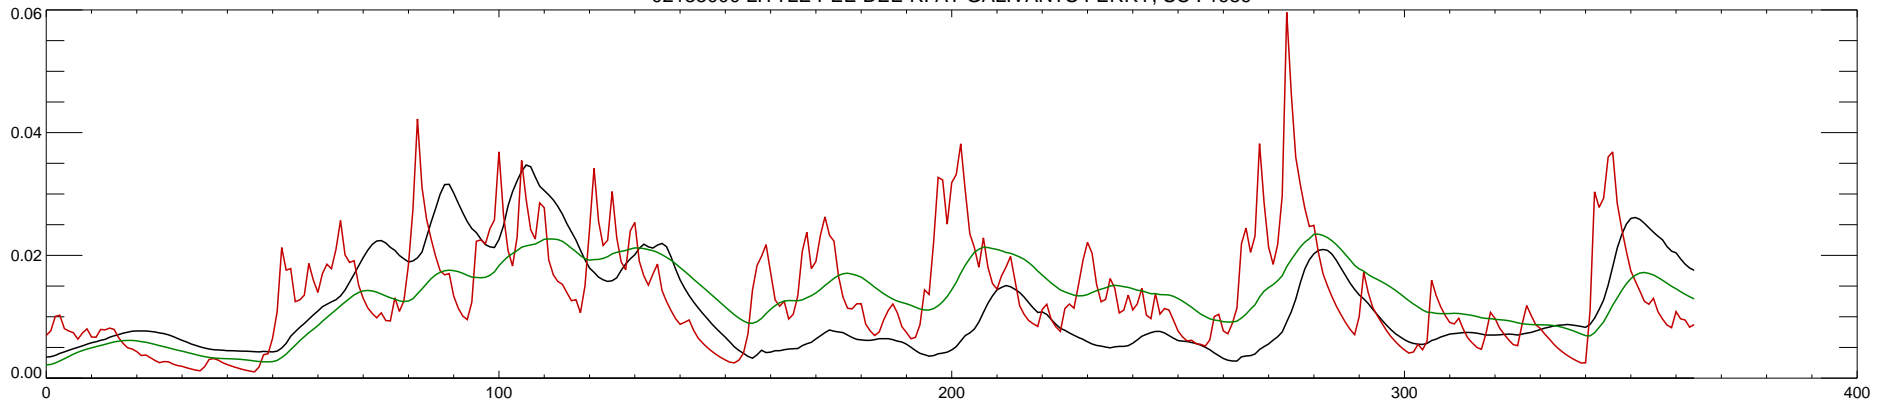

02135000 LITTLE PEE DEE R. AT GALIVANTS FERRY, SC : 1990

02135000 LITTLE PEE DEE R. AT GALIVANTS FERRY, SC : 1989