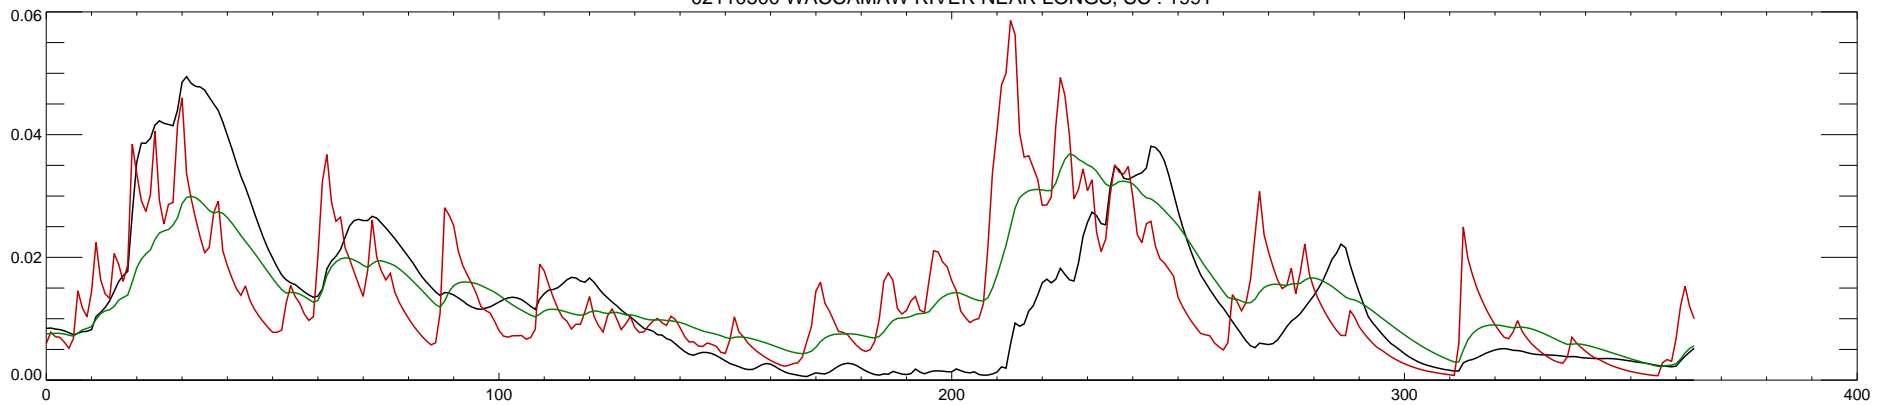

02110500 WACCAMAW RIVER NEAR LONGS, SC : 1992

02110500 WACCAMAW RIVER NEAR LONGS, SC : 1991