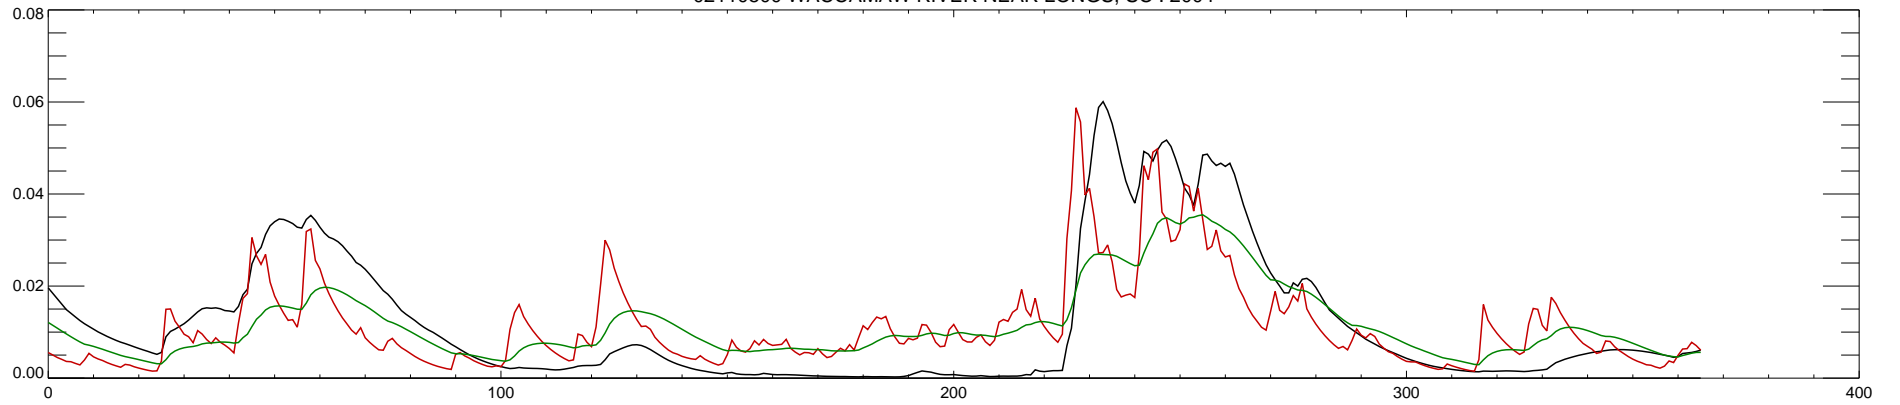

02110500 WACCAMAW RIVER NEAR LONGS, SC : 2000

02110500 WACCAMAW RIVER NEAR LONGS, SC : 2001

02110500 WACCAMAW RIVER NEAR LONGS, SC : 2002

02110500 WACCAMAW RIVER NEAR LONGS, SC : 2003

02110500 WACCAMAW RIVER NEAR LONGS, SC : 2004