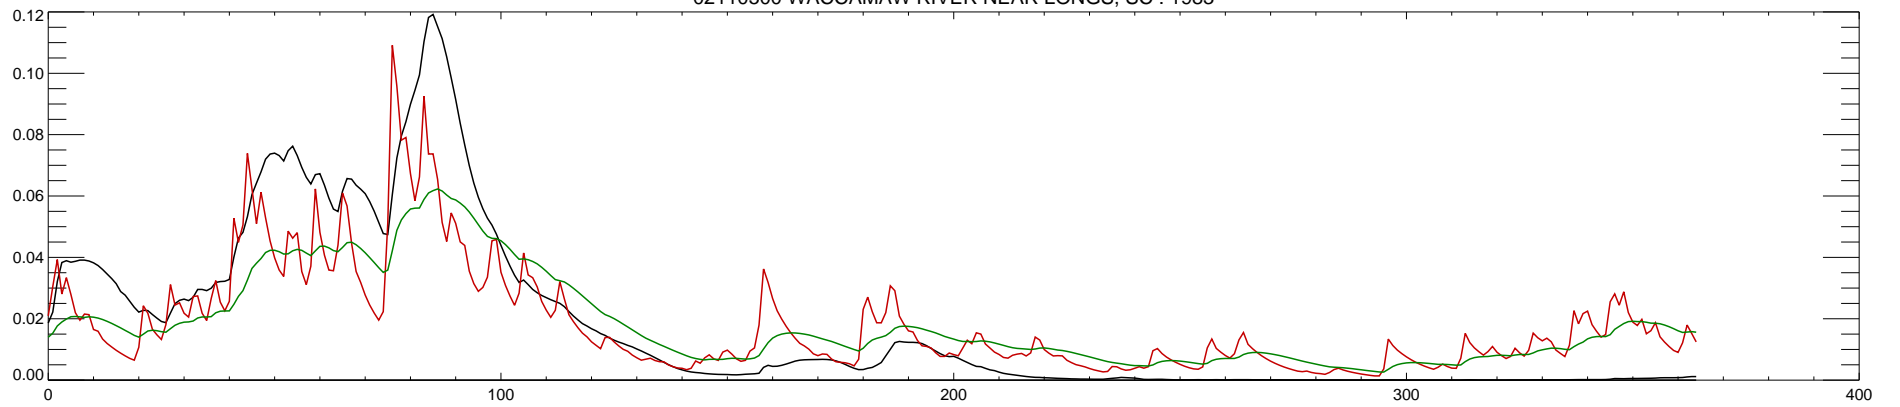

02110500 WACCAMAW RIVER NEAR LONGS, SC : 1980

02110500 WACCAMAW RIVER NEAR LONGS, SC : 1981

02110500 WACCAMAW RIVER NEAR LONGS, SC : 1982

02110500 WACCAMAW RIVER NEAR LONGS, SC : 1983

02110500 WACCAMAW RIVER NEAR LONGS, SC : 1984

02110500 WACCAMAW RIVER NEAR LONGS, SC : 1985

02110500 WACCAMAW RIVER NEAR LONGS, SC : 1986

02110500 WACCAMAW RIVER NEAR LONGS, SC : 1987

02110500 WACCAMAW RIVER NEAR LONGS, SC : 1988

02110500 WACCAMAW RIVER NEAR LONGS, SC : 1989