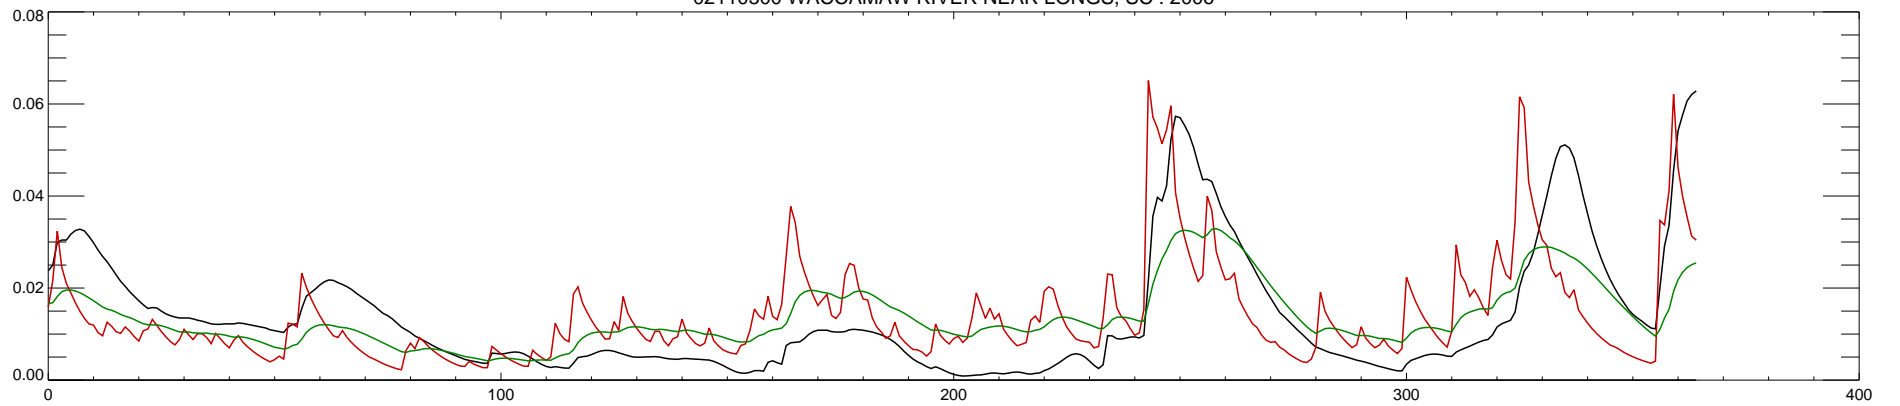

02110500 WACCAMAW RIVER NEAR LONGS, SC : 2007

02110500 WACCAMAW RIVER NEAR LONGS, SC : 2006