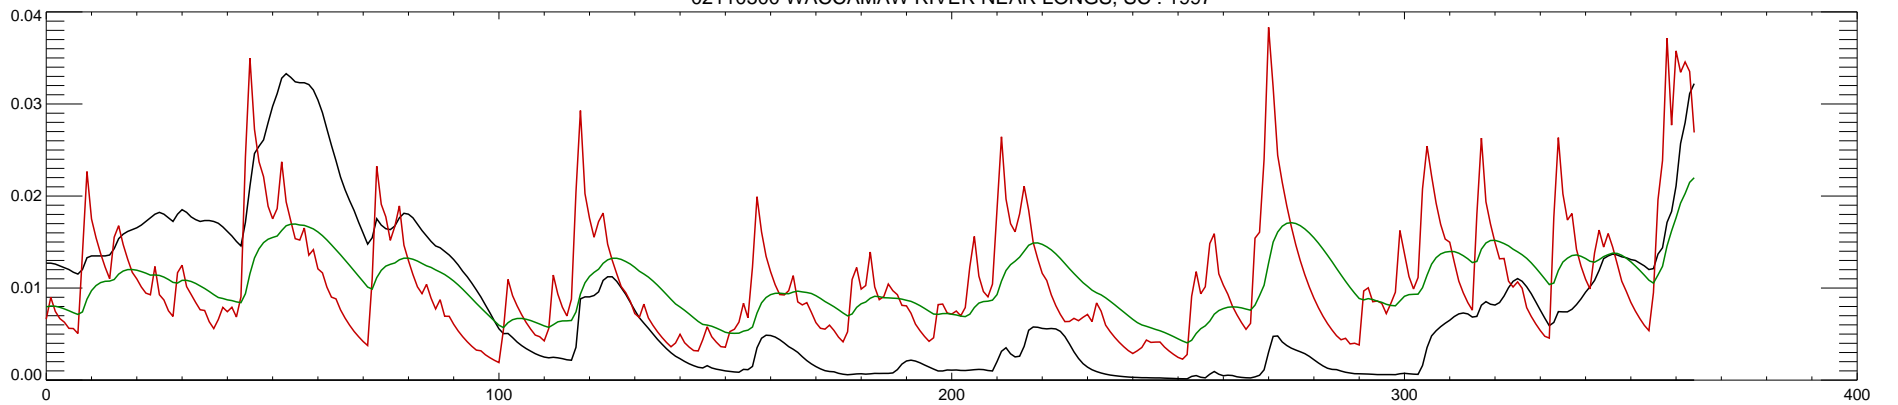

02110500 WACCAMAW RIVER NEAR LONGS, SC : 1998

02110500 WACCAMAW RIVER NEAR LONGS, SC : 1997