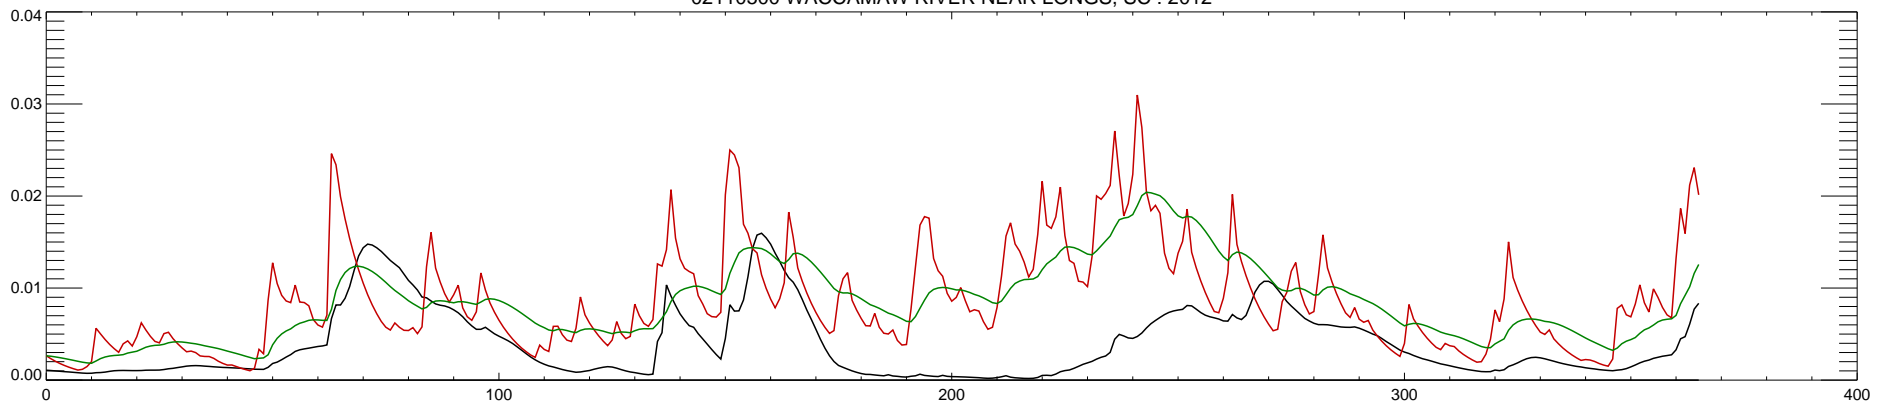

02110500 WACCAMAW RIVER NEAR LONGS, SC : 2013

02110500 WACCAMAW RIVER NEAR LONGS, SC : 2012