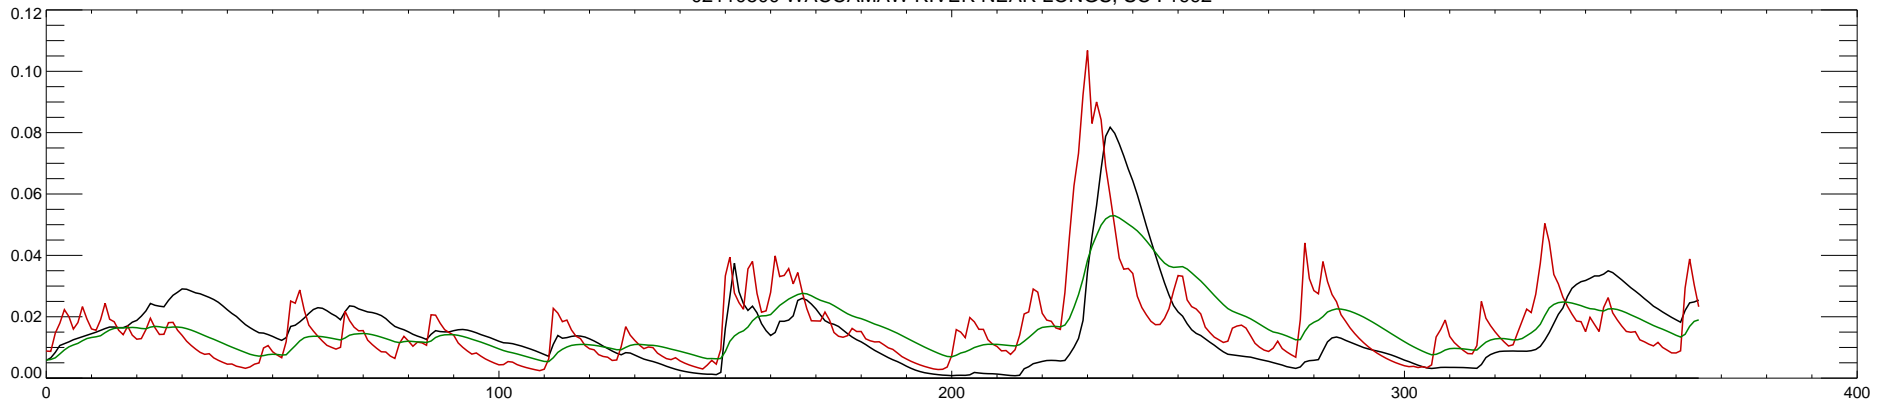

02110500 WACCAMAW RIVER NEAR LONGS, SC : 1993

02110500 WACCAMAW RIVER NEAR LONGS, SC : 1992