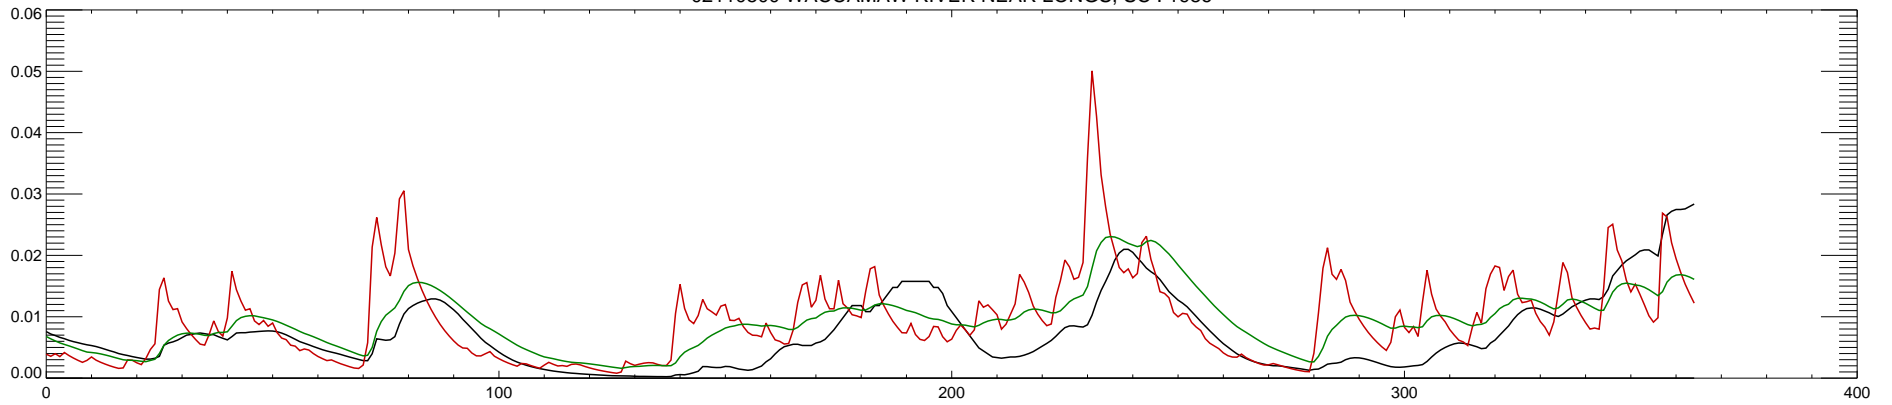

02110500 WACCAMAW RIVER NEAR LONGS, SC : 1980

02110500 WACCAMAW RIVER NEAR LONGS, SC : 1981

02110500 WACCAMAW RIVER NEAR LONGS, SC : 1982

02110500 WACCAMAW RIVER NEAR LONGS, SC : 1983

02110500 WACCAMAW RIVER NEAR LONGS, SC : 1984

02110500 WACCAMAW RIVER NEAR LONGS, SC : 1985

02110500 WACCAMAW RIVER NEAR LONGS, SC : 1986

02110500 WACCAMAW RIVER NEAR LONGS, SC : 1987

02110500 WACCAMAW RIVER NEAR LONGS, SC : 1988

02110500 WACCAMAW RIVER NEAR LONGS, SC : 1989