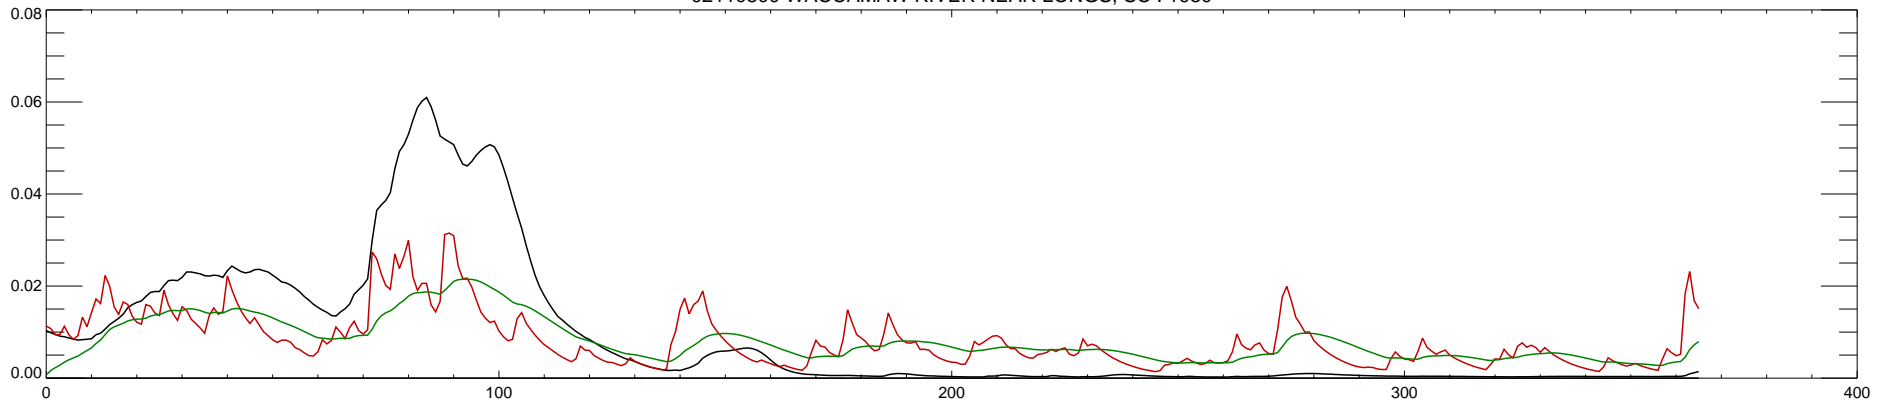

02110500 WACCAMAW RIVER NEAR LONGS, SC : 1980

02110500 WACCAMAW RIVER NEAR LONGS, SC : 1981

02110500 WACCAMAW RIVER NEAR LONGS, SC : 1982

02110500 WACCAMAW RIVER NEAR LONGS, SC : 1983

02110500 WACCAMAW RIVER NEAR LONGS, SC : 1984

02110500 WACCAMAW RIVER NEAR LONGS, SC : 1985

02110500 WACCAMAW RIVER NEAR LONGS, SC : 1986

02110500 WACCAMAW RIVER NEAR LONGS, SC : 1987

02110500 WACCAMAW RIVER NEAR LONGS, SC : 1988

02110500 WACCAMAW RIVER NEAR LONGS, SC : 1989