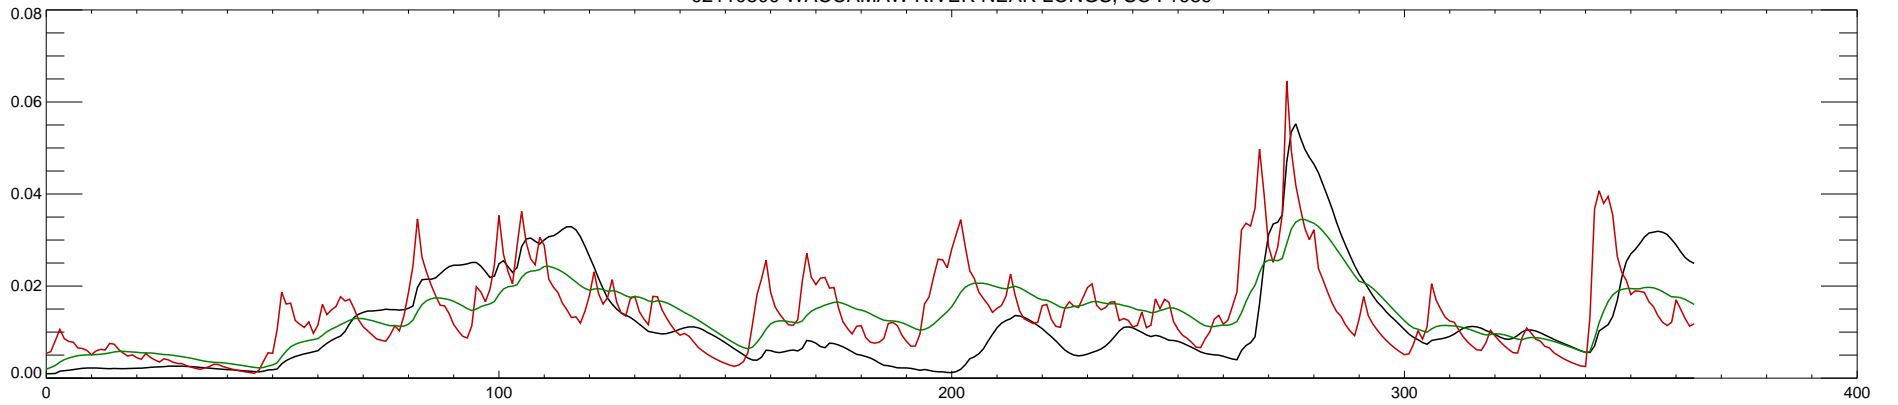

02110500 WACCAMAW RIVER NEAR LONGS, SC : 1985

02110500 WACCAMAW RIVER NEAR LONGS, SC : 1986

02110500 WACCAMAW RIVER NEAR LONGS, SC : 1987

02110500 WACCAMAW RIVER NEAR LONGS, SC : 1988

02110500 WACCAMAW RIVER NEAR LONGS, SC : 1989