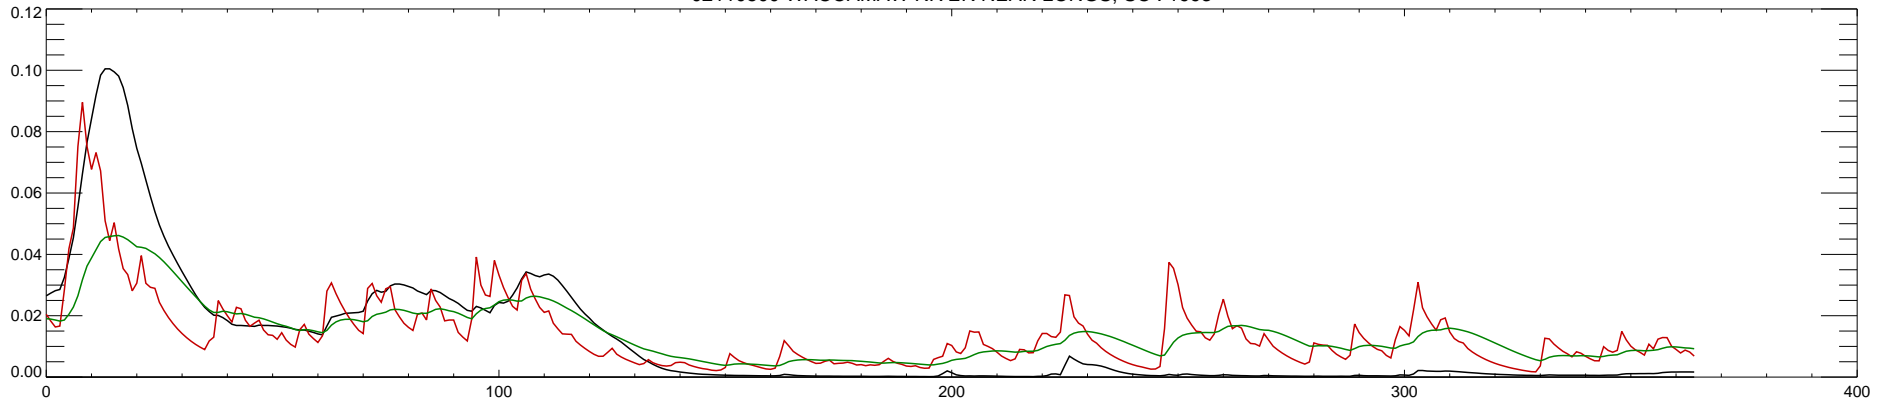

02110500 WACCAMAW RIVER NEAR LONGS, SC : 1990

02110500 WACCAMAW RIVER NEAR LONGS, SC : 1991

02110500 WACCAMAW RIVER NEAR LONGS, SC : 1992

02110500 WACCAMAW RIVER NEAR LONGS, SC : 1993

02110500 WACCAMAW RIVER NEAR LONGS, SC : 1994