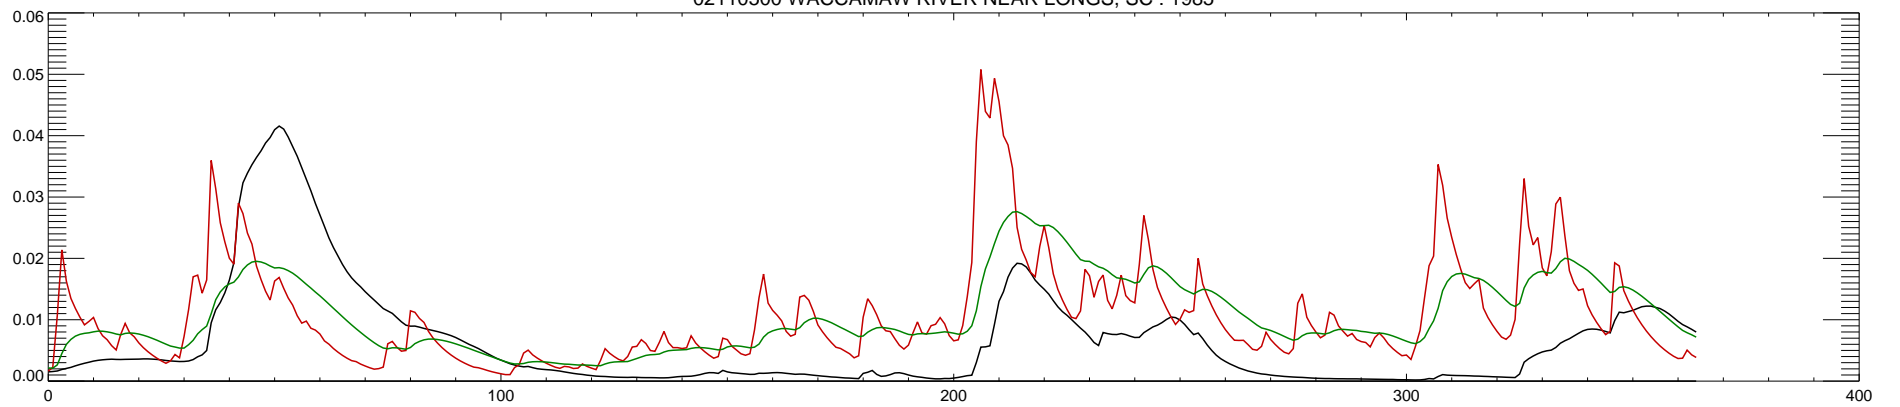

02110500 WACCAMAW RIVER NEAR LONGS, SC : 1986

02110500 WACCAMAW RIVER NEAR LONGS, SC : 1985