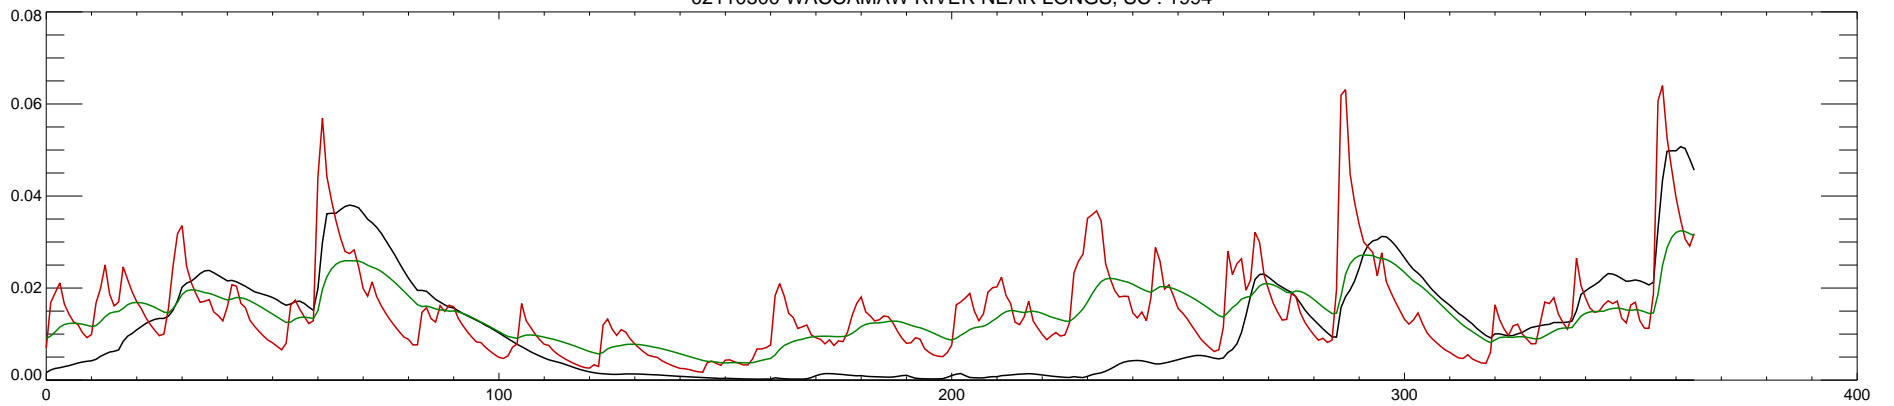

02110500 WACCAMAW RIVER NEAR LONGS, SC : 1990

02110500 WACCAMAW RIVER NEAR LONGS, SC : 1991

02110500 WACCAMAW RIVER NEAR LONGS, SC : 1992

02110500 WACCAMAW RIVER NEAR LONGS, SC : 1993

02110500 WACCAMAW RIVER NEAR LONGS, SC : 1994