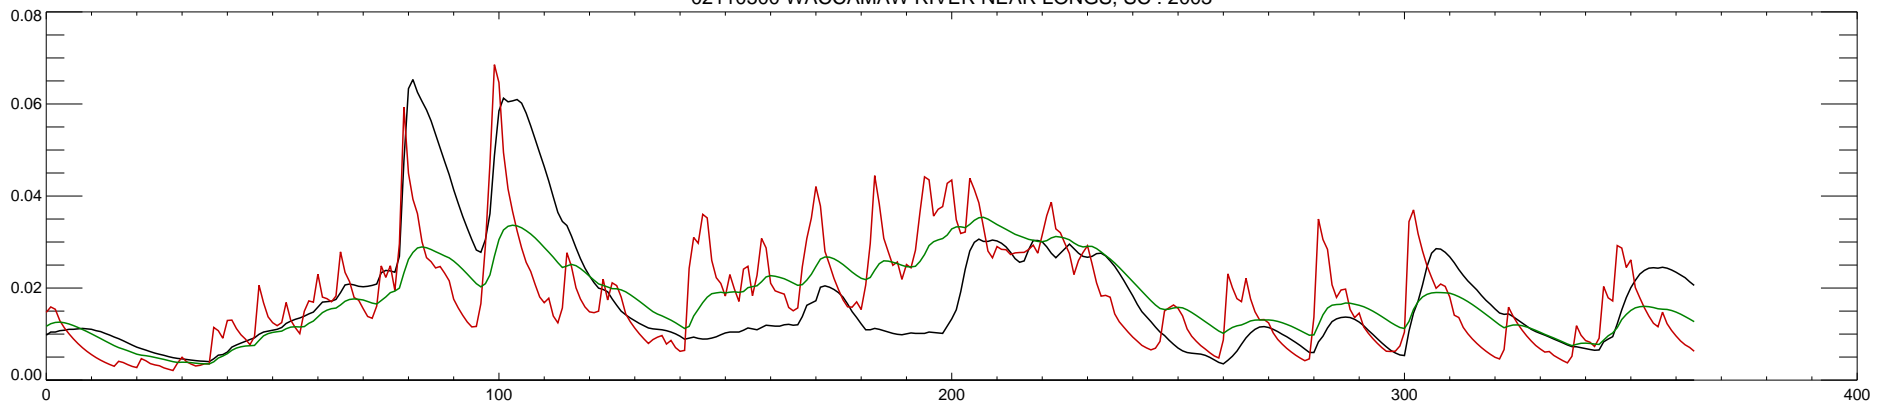

02110500 WACCAMAW RIVER NEAR LONGS, SC : 2000

02110500 WACCAMAW RIVER NEAR LONGS, SC : 2001

02110500 WACCAMAW RIVER NEAR LONGS, SC : 2002

02110500 WACCAMAW RIVER NEAR LONGS, SC : 2003

02110500 WACCAMAW RIVER NEAR LONGS, SC : 2004