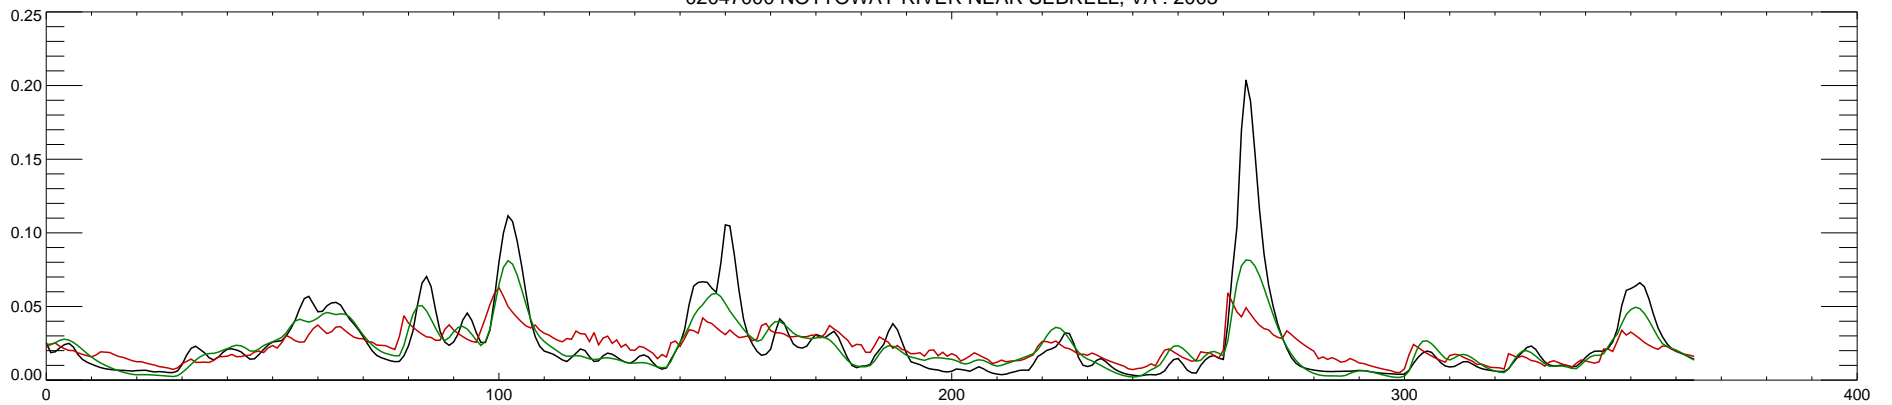

02047000 NOTTOWAY RIVER NEAR SEBRELL, VA : 2000

02047000 NOTTOWAY RIVER NEAR SEBRELL, VA : 2001

02047000 NOTTOWAY RIVER NEAR SEBRELL, VA : 2002

02047000 NOTTOWAY RIVER NEAR SEBRELL, VA : 2003

02047000 NOTTOWAY RIVER NEAR SEBRELL, VA : 2004