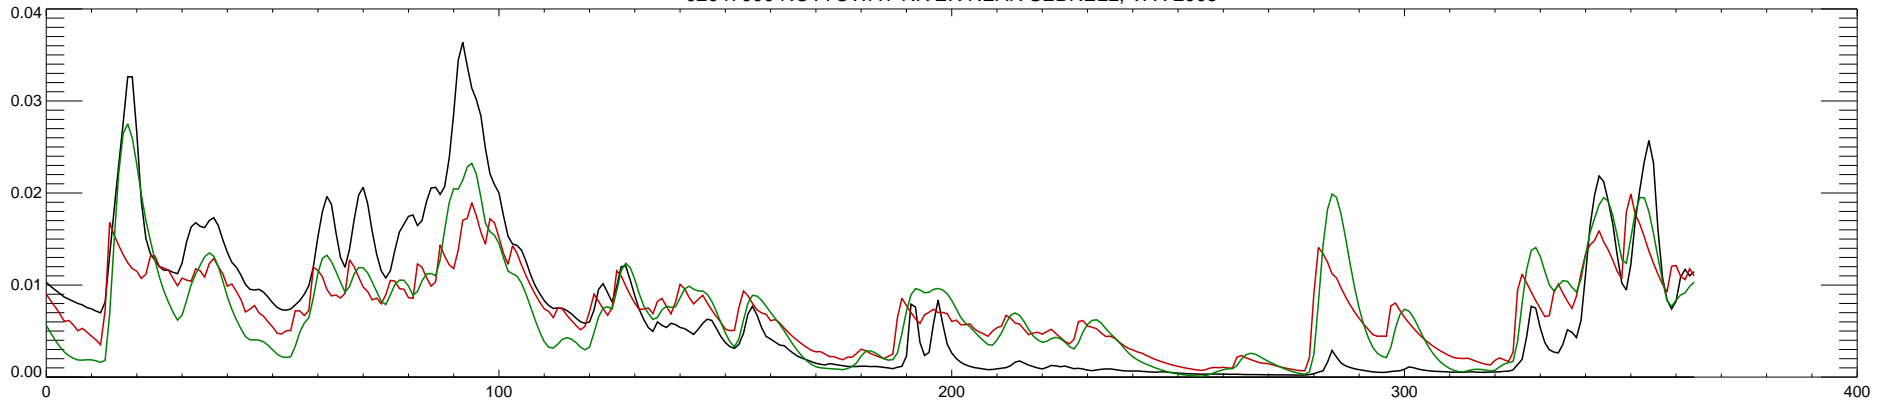

02047000 NOTTOWAY RIVER NEAR SEBRELL, VA : 2006

02047000 NOTTOWAY RIVER NEAR SEBRELL, VA : 2005