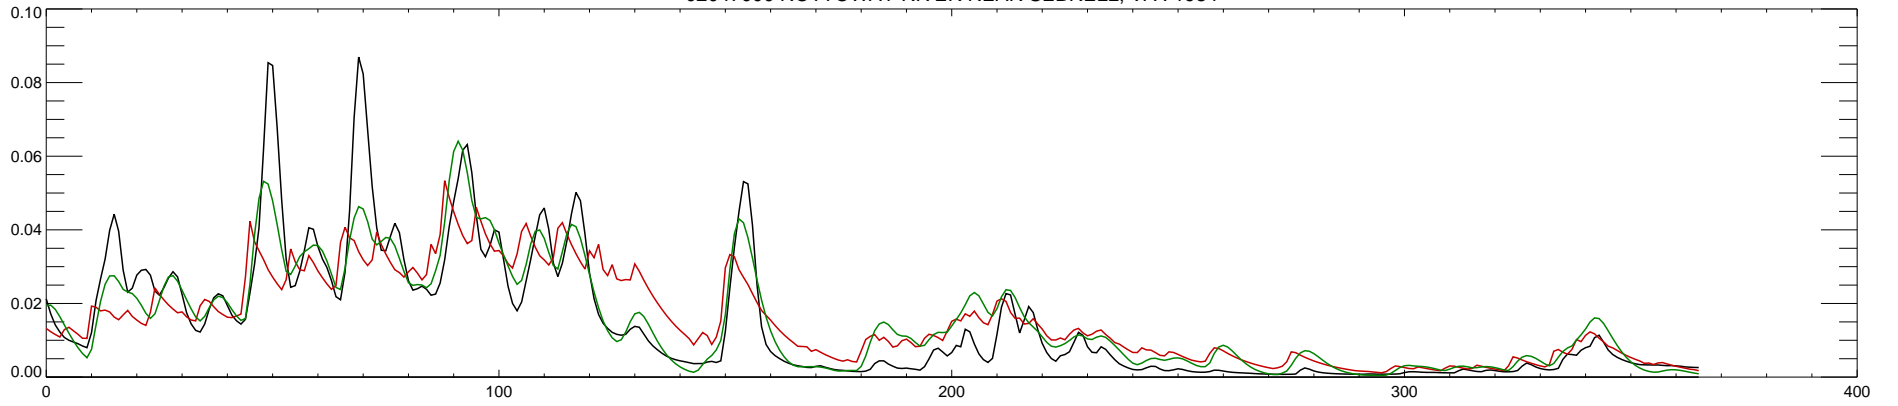

02047000 NOTTOWAY RIVER NEAR SEBRELL, VA : 1980

02047000 NOTTOWAY RIVER NEAR SEBRELL, VA : 1981

02047000 NOTTOWAY RIVER NEAR SEBRELL, VA : 1982

02047000 NOTTOWAY RIVER NEAR SEBRELL, VA : 1983

02047000 NOTTOWAY RIVER NEAR SEBRELL, VA : 1984

02047000 NOTTOWAY RIVER NEAR SEBRELL, VA : 1985

02047000 NOTTOWAY RIVER NEAR SEBRELL, VA : 1986

02047000 NOTTOWAY RIVER NEAR SEBRELL, VA : 1987

02047000 NOTTOWAY RIVER NEAR SEBRELL, VA : 1988

02047000 NOTTOWAY RIVER NEAR SEBRELL, VA : 1989