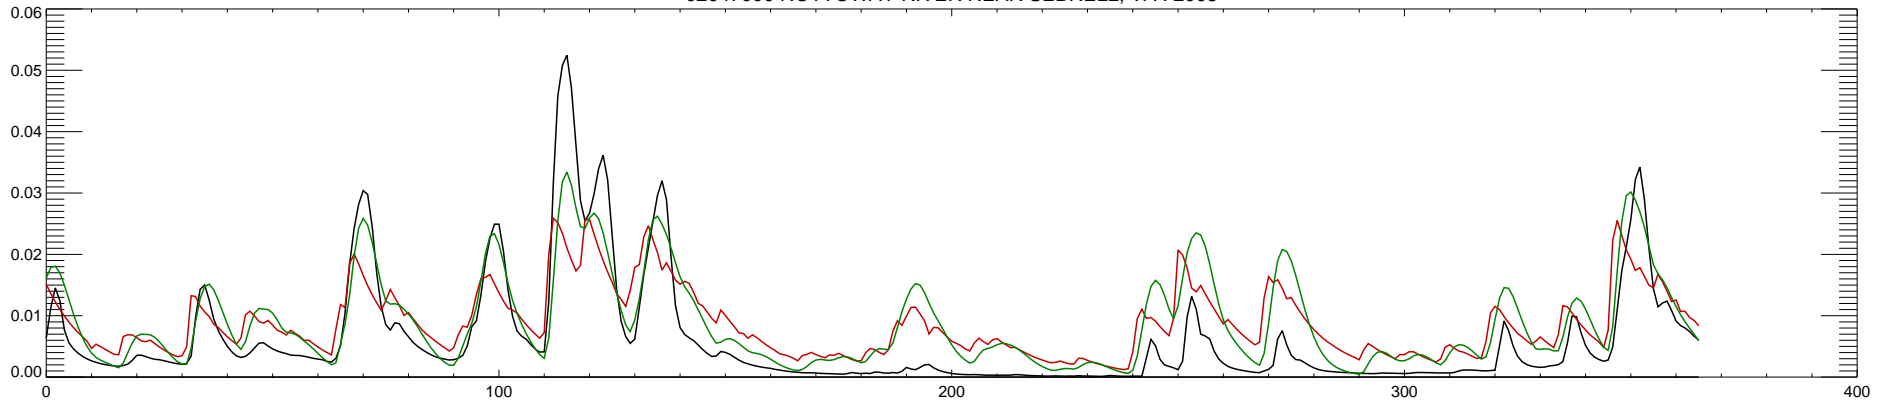

02047000 NOTTOWAY RIVER NEAR SEBRELL, VA : 2005

02047000 NOTTOWAY RIVER NEAR SEBRELL, VA : 2006

02047000 NOTTOWAY RIVER NEAR SEBRELL, VA : 2007

02047000 NOTTOWAY RIVER NEAR SEBRELL, VA : 2008

02047000 NOTTOWAY RIVER NEAR SEBRELL, VA : 2009