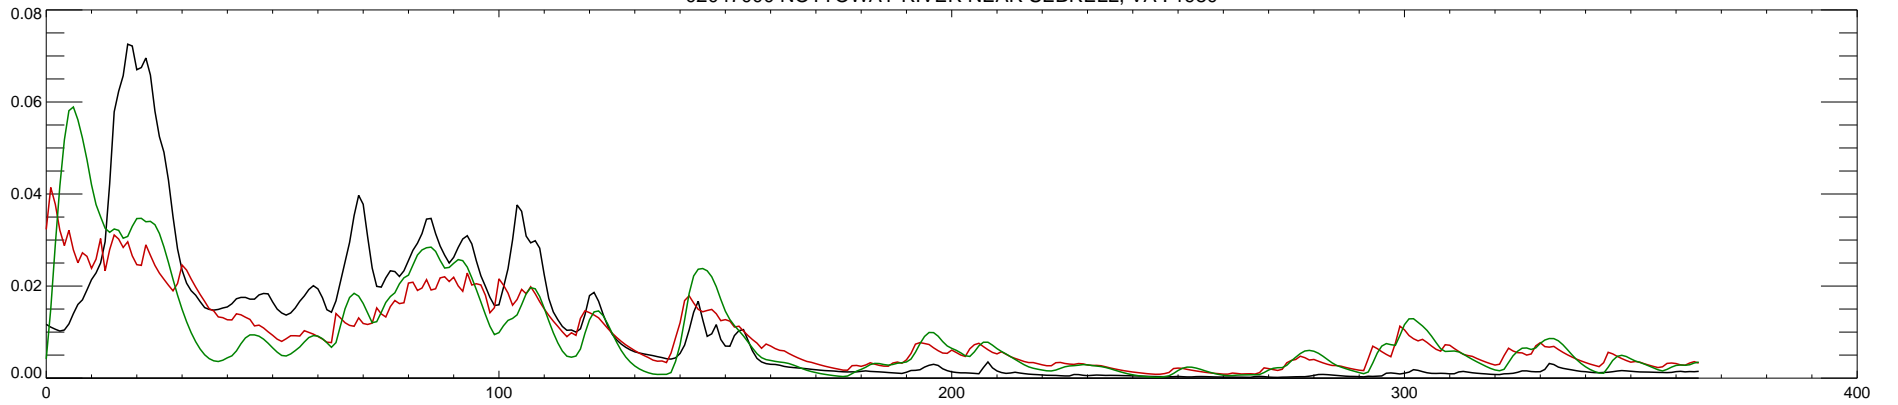

02047000 NOTTOWAY RIVER NEAR SEBRELL, VA : 1980

02047000 NOTTOWAY RIVER NEAR SEBRELL, VA : 1981

02047000 NOTTOWAY RIVER NEAR SEBRELL, VA : 1982

02047000 NOTTOWAY RIVER NEAR SEBRELL, VA : 1983

02047000 NOTTOWAY RIVER NEAR SEBRELL, VA : 1984

02047000 NOTTOWAY RIVER NEAR SEBRELL, VA : 1985

02047000 NOTTOWAY RIVER NEAR SEBRELL, VA : 1986

02047000 NOTTOWAY RIVER NEAR SEBRELL, VA : 1987

02047000 NOTTOWAY RIVER NEAR SEBRELL, VA : 1988

02047000 NOTTOWAY RIVER NEAR SEBRELL, VA : 1989