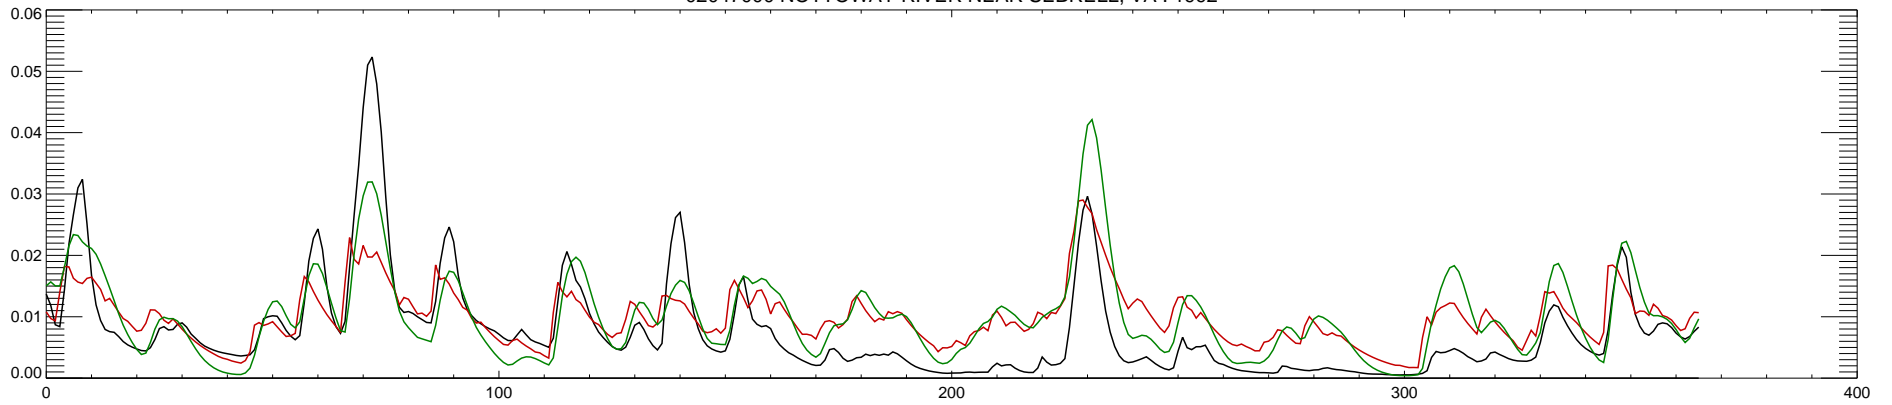

02047000 NOTTOWAY RIVER NEAR SEBRELL, VA : 1985

02047000 NOTTOWAY RIVER NEAR SEBRELL, VA : 1986

02047000 NOTTOWAY RIVER NEAR SEBRELL, VA : 1987

02047000 NOTTOWAY RIVER NEAR SEBRELL, VA : 1988

02047000 NOTTOWAY RIVER NEAR SEBRELL, VA : 1989

02047000 NOTTOWAY RIVER NEAR SEBRELL, VA : 1990

02047000 NOTTOWAY RIVER NEAR SEBRELL, VA : 1991

02047000 NOTTOWAY RIVER NEAR SEBRELL, VA : 1992

02047000 NOTTOWAY RIVER NEAR SEBRELL, VA : 1993

02047000 NOTTOWAY RIVER NEAR SEBRELL, VA : 1994