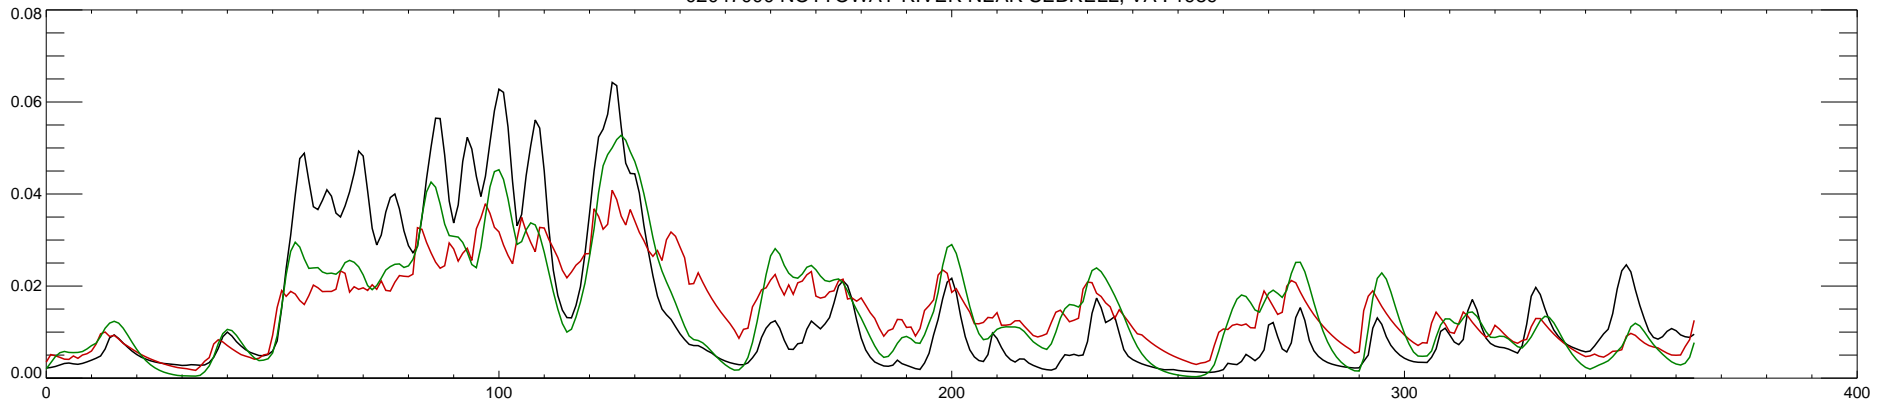

02047000 NOTTOWAY RIVER NEAR SEBRELL, VA : 1985

02047000 NOTTOWAY RIVER NEAR SEBRELL, VA : 1986

02047000 NOTTOWAY RIVER NEAR SEBRELL, VA : 1987

02047000 NOTTOWAY RIVER NEAR SEBRELL, VA : 1988

02047000 NOTTOWAY RIVER NEAR SEBRELL, VA : 1989