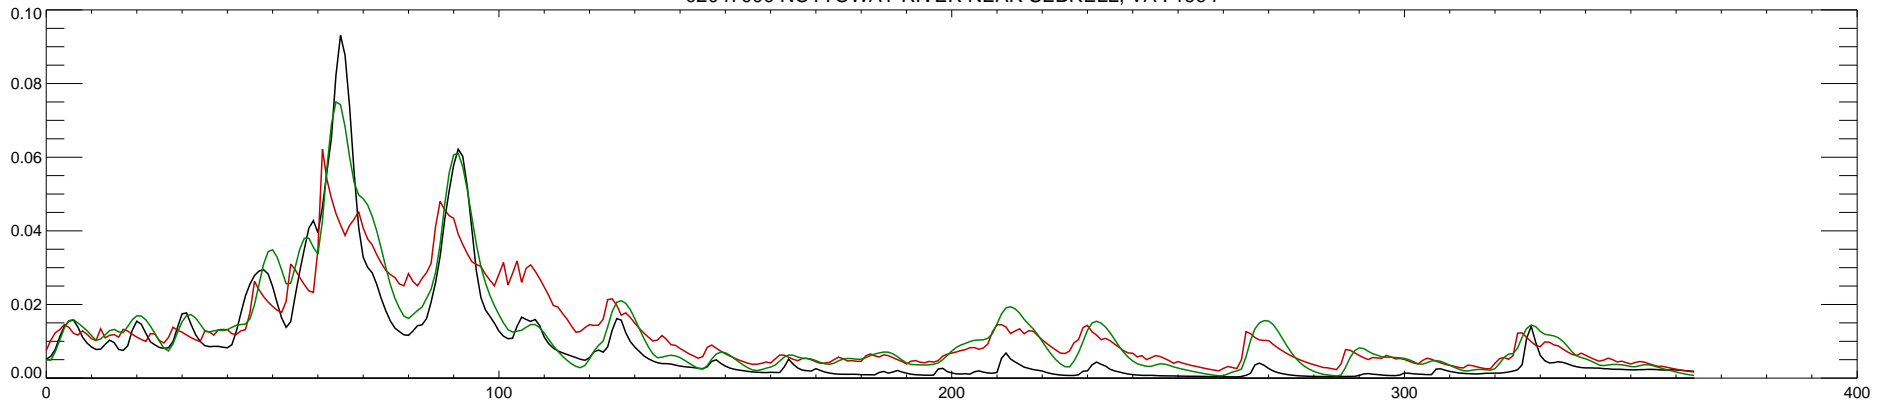

02047000 NOTTOWAY RIVER NEAR SEBRELL, VA : 1990

02047000 NOTTOWAY RIVER NEAR SEBRELL, VA : 1991

02047000 NOTTOWAY RIVER NEAR SEBRELL, VA : 1992

02047000 NOTTOWAY RIVER NEAR SEBRELL, VA : 1993

02047000 NOTTOWAY RIVER NEAR SEBRELL, VA : 1994