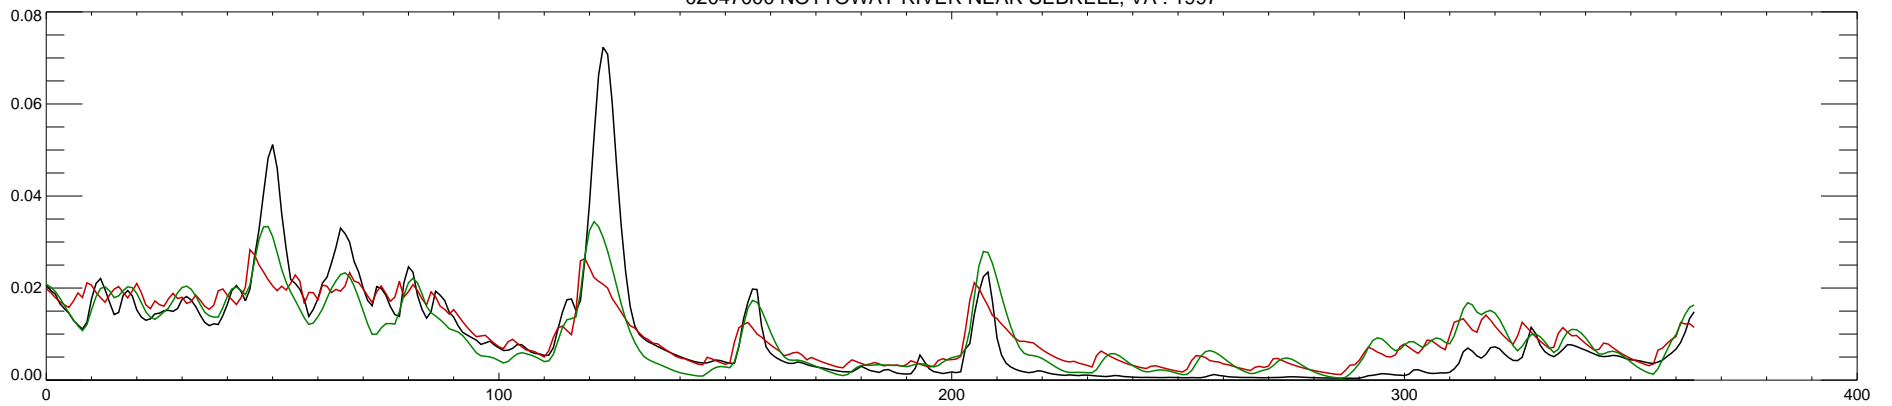

02047000 NOTTOWAY RIVER NEAR SEBRELL, VA : 1998

02047000 NOTTOWAY RIVER NEAR SEBRELL, VA : 1997