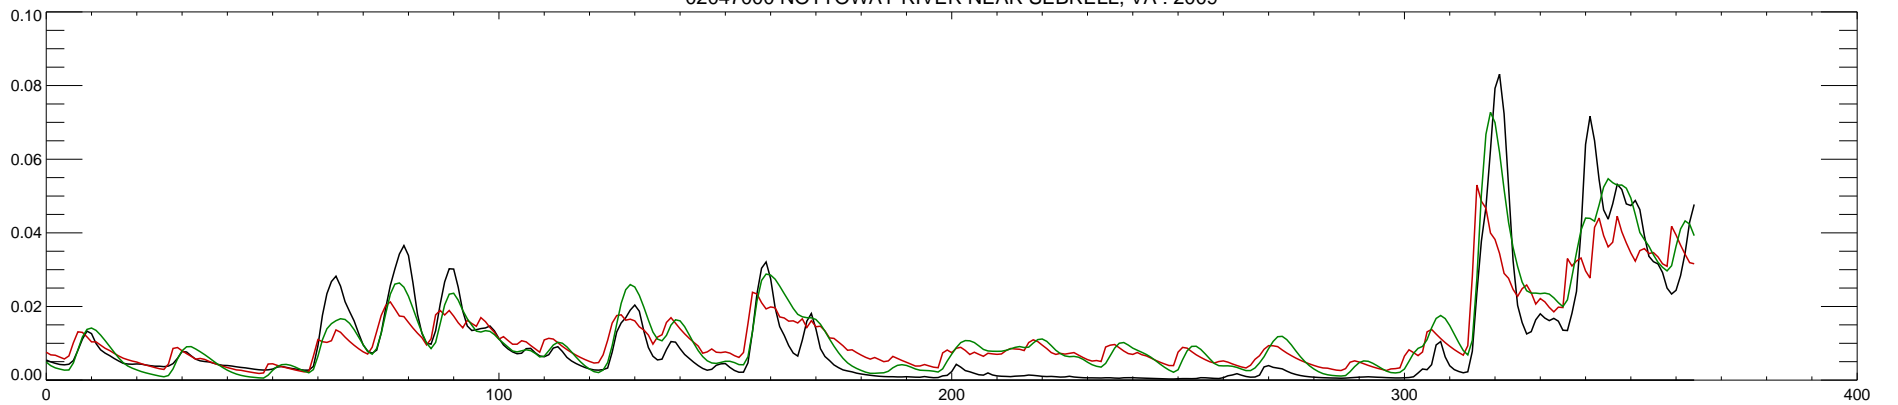

02047000 NOTTOWAY RIVER NEAR SEBRELL, VA : 2005

02047000 NOTTOWAY RIVER NEAR SEBRELL, VA : 2006

02047000 NOTTOWAY RIVER NEAR SEBRELL, VA : 2007

02047000 NOTTOWAY RIVER NEAR SEBRELL, VA : 2008

02047000 NOTTOWAY RIVER NEAR SEBRELL, VA : 2009