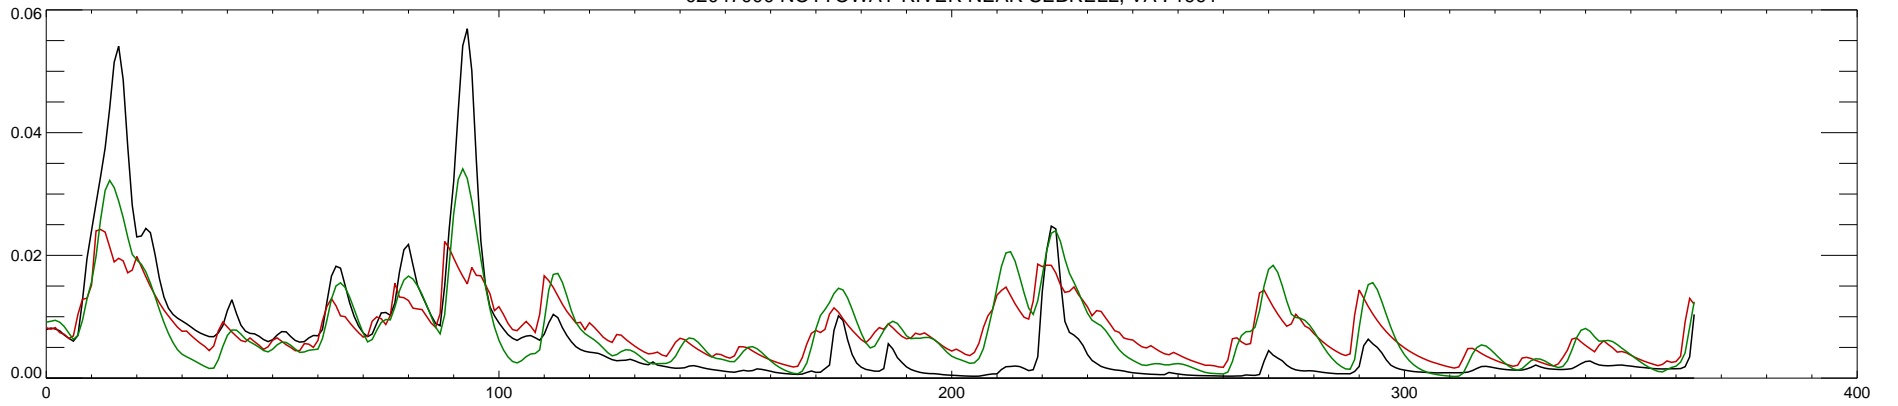

02047000 NOTTOWAY RIVER NEAR SEBRELL, VA : 1985

02047000 NOTTOWAY RIVER NEAR SEBRELL, VA : 1986

02047000 NOTTOWAY RIVER NEAR SEBRELL, VA : 1987

02047000 NOTTOWAY RIVER NEAR SEBRELL, VA : 1988

02047000 NOTTOWAY RIVER NEAR SEBRELL, VA : 1989

02047000 NOTTOWAY RIVER NEAR SEBRELL, VA : 1990

02047000 NOTTOWAY RIVER NEAR SEBRELL, VA : 1991

02047000 NOTTOWAY RIVER NEAR SEBRELL, VA : 1992

02047000 NOTTOWAY RIVER NEAR SEBRELL, VA : 1993

02047000 NOTTOWAY RIVER NEAR SEBRELL, VA : 1994