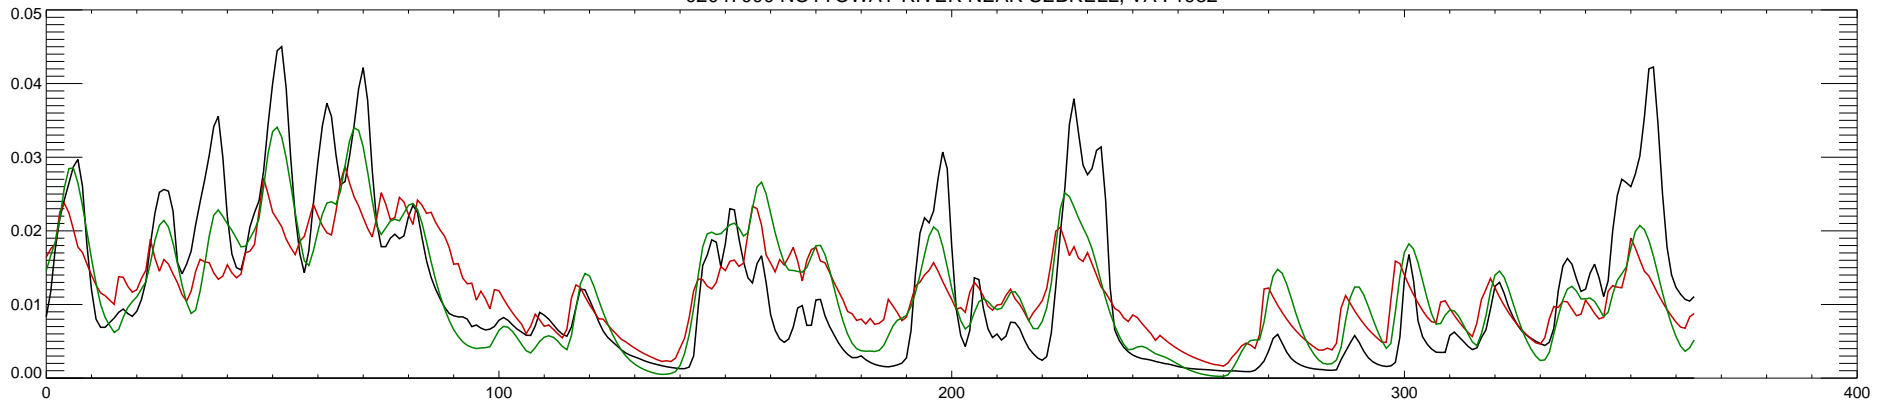

02047000 NOTTOWAY RIVER NEAR SEBRELL, VA : 1980

02047000 NOTTOWAY RIVER NEAR SEBRELL, VA : 1981

02047000 NOTTOWAY RIVER NEAR SEBRELL, VA : 1982

02047000 NOTTOWAY RIVER NEAR SEBRELL, VA : 1983

02047000 NOTTOWAY RIVER NEAR SEBRELL, VA : 1984

02047000 NOTTOWAY RIVER NEAR SEBRELL, VA : 1985

02047000 NOTTOWAY RIVER NEAR SEBRELL, VA : 1986

02047000 NOTTOWAY RIVER NEAR SEBRELL, VA : 1987

02047000 NOTTOWAY RIVER NEAR SEBRELL, VA : 1988

02047000 NOTTOWAY RIVER NEAR SEBRELL, VA : 1989