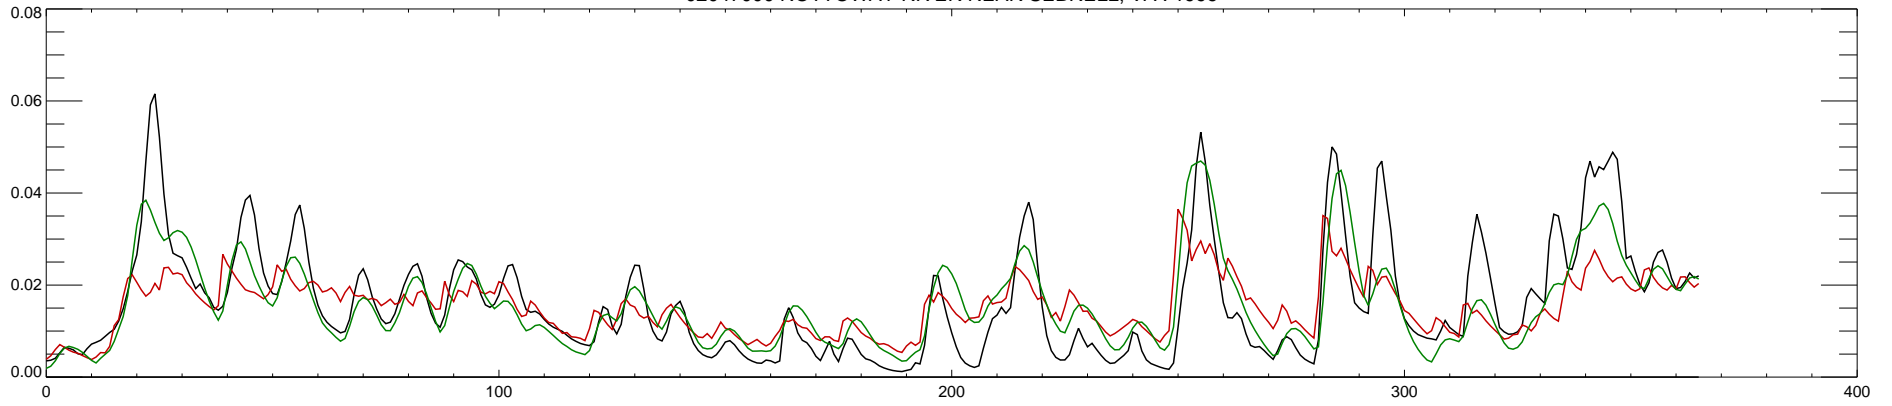

02047000 NOTTOWAY RIVER NEAR SEBRELL, VA : 1997

02047000 NOTTOWAY RIVER NEAR SEBRELL, VA : 1996