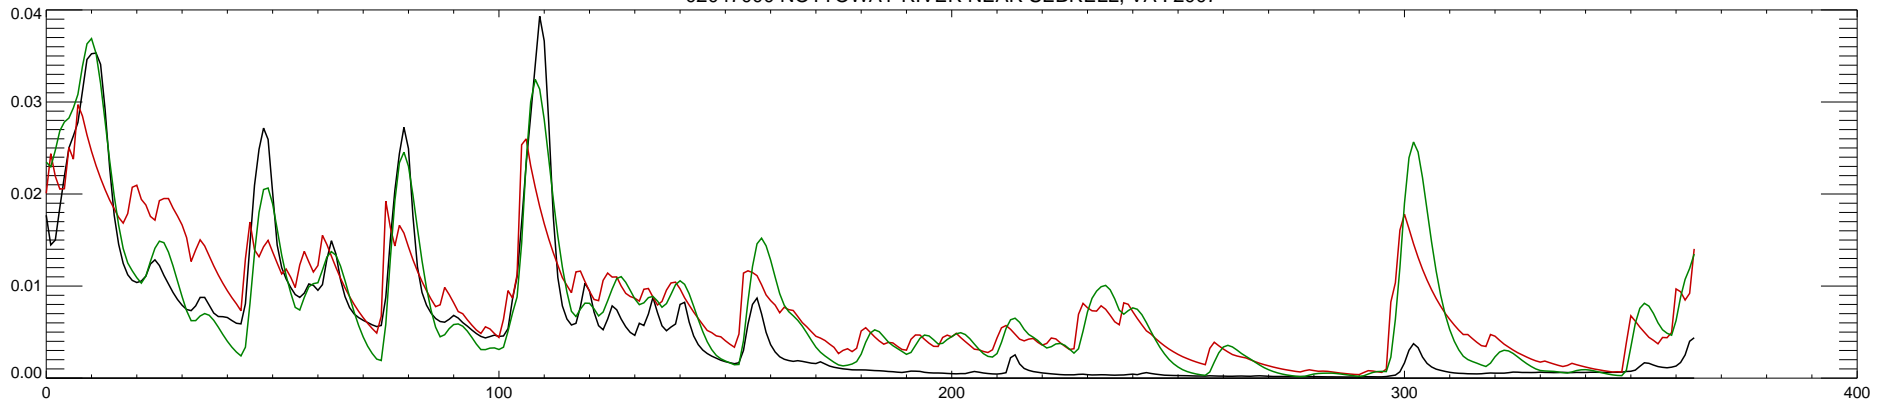

02047000 NOTTOWAY RIVER NEAR SEBRELL, VA : 2008

02047000 NOTTOWAY RIVER NEAR SEBRELL, VA : 2007