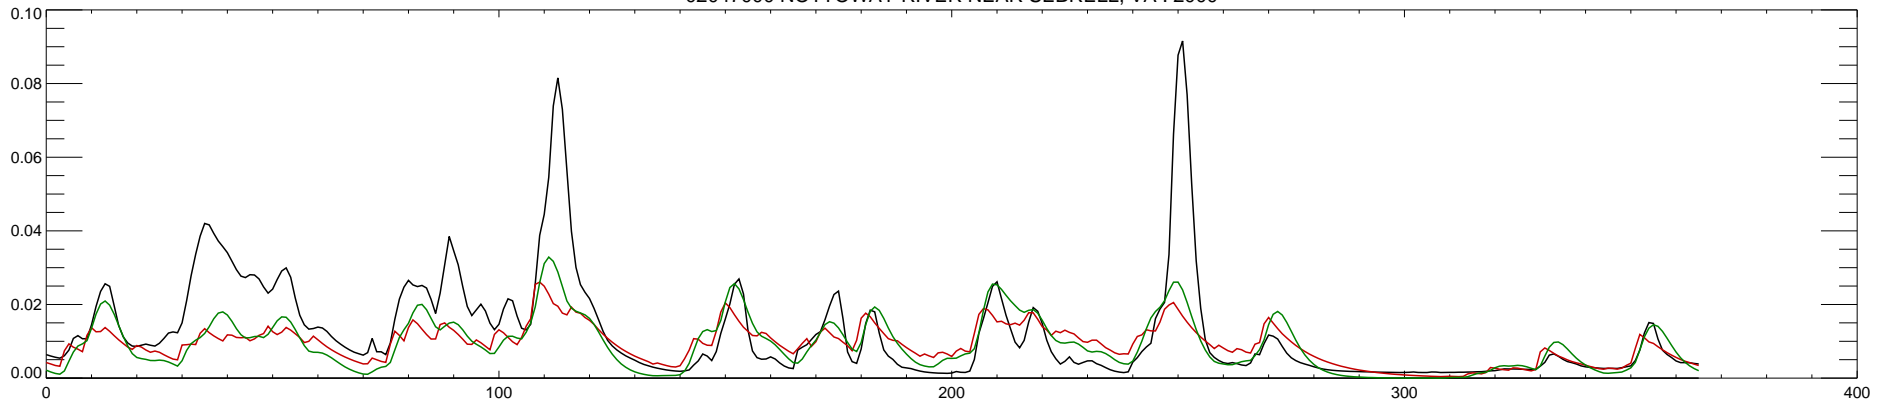

02047000 NOTTOWAY RIVER NEAR SEBRELL, VA : 2001

02047000 NOTTOWAY RIVER NEAR SEBRELL, VA : 2000