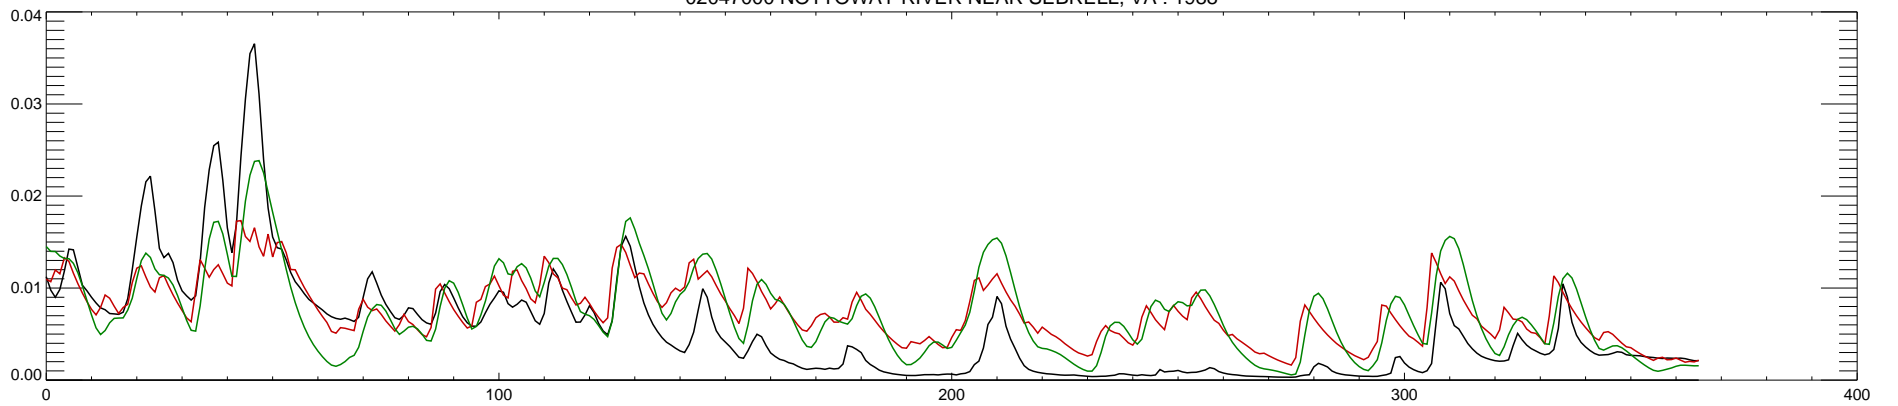

02047000 NOTTOWAY RIVER NEAR SEBRELL, VA : 1985

02047000 NOTTOWAY RIVER NEAR SEBRELL, VA : 1986

02047000 NOTTOWAY RIVER NEAR SEBRELL, VA : 1987

02047000 NOTTOWAY RIVER NEAR SEBRELL, VA : 1988

02047000 NOTTOWAY RIVER NEAR SEBRELL, VA : 1989