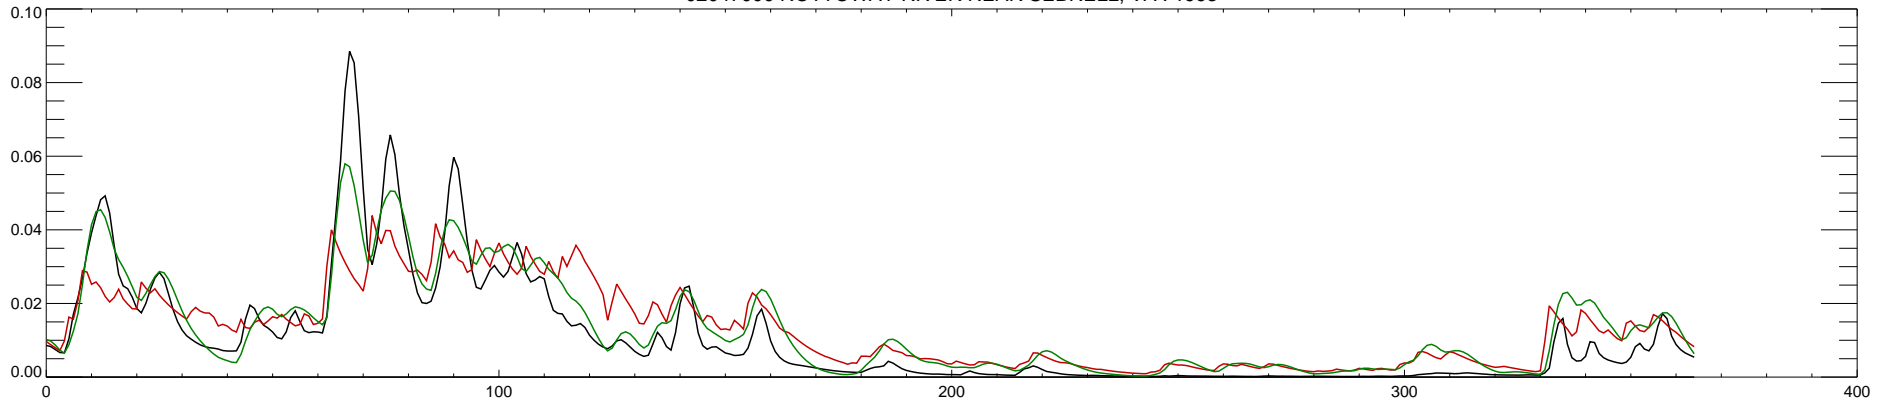

02047000 NOTTOWAY RIVER NEAR SEBRELL, VA : 1990

02047000 NOTTOWAY RIVER NEAR SEBRELL, VA : 1991

02047000 NOTTOWAY RIVER NEAR SEBRELL, VA : 1992

02047000 NOTTOWAY RIVER NEAR SEBRELL, VA : 1993

02047000 NOTTOWAY RIVER NEAR SEBRELL, VA : 1994