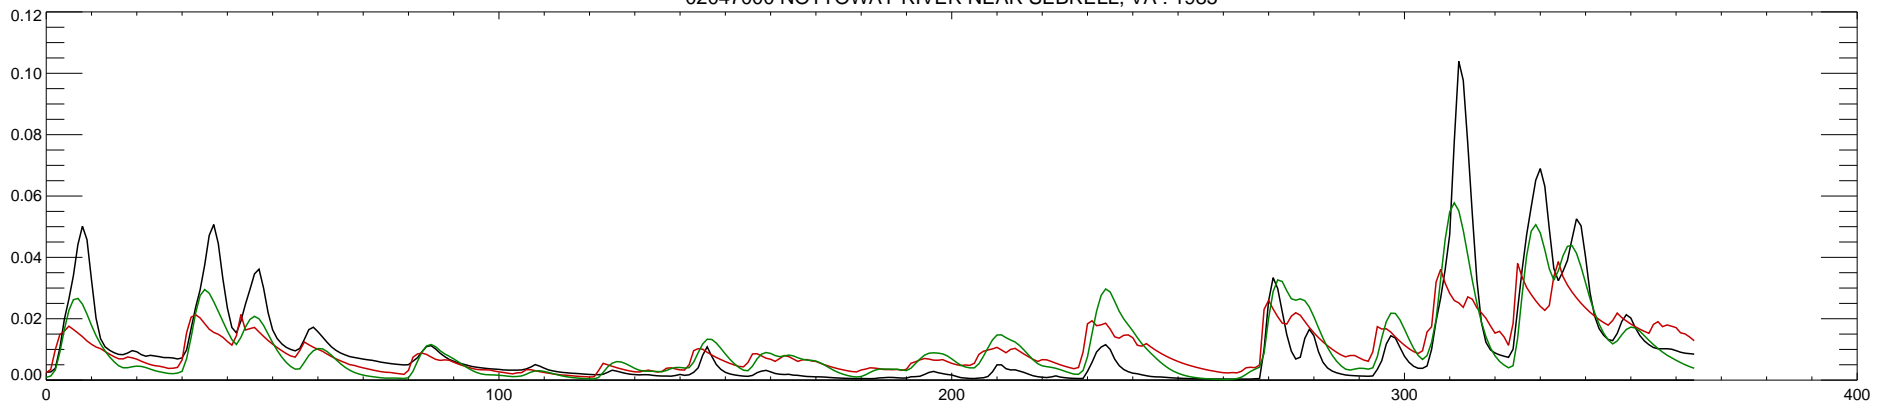

02047000 NOTTOWAY RIVER NEAR SEBRELL, VA : 1980

02047000 NOTTOWAY RIVER NEAR SEBRELL, VA : 1981

02047000 NOTTOWAY RIVER NEAR SEBRELL, VA : 1982

02047000 NOTTOWAY RIVER NEAR SEBRELL, VA : 1983

02047000 NOTTOWAY RIVER NEAR SEBRELL, VA : 1984

02047000 NOTTOWAY RIVER NEAR SEBRELL, VA : 1985

02047000 NOTTOWAY RIVER NEAR SEBRELL, VA : 1986

02047000 NOTTOWAY RIVER NEAR SEBRELL, VA : 1987

02047000 NOTTOWAY RIVER NEAR SEBRELL, VA : 1988

02047000 NOTTOWAY RIVER NEAR SEBRELL, VA : 1989