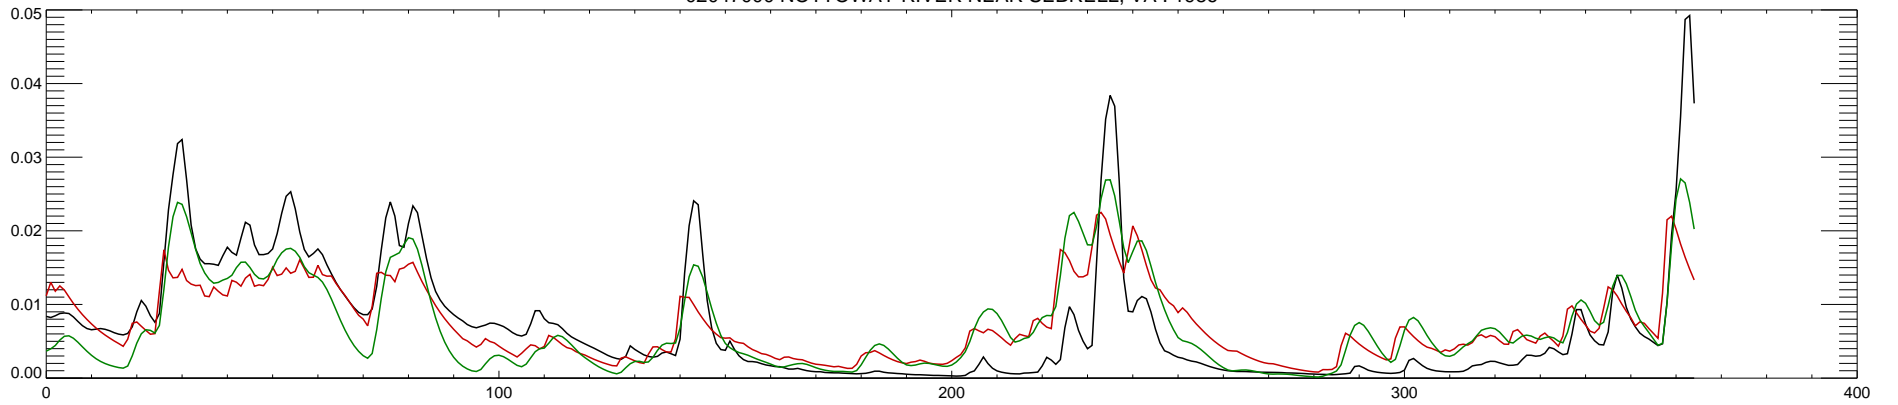

02047000 NOTTOWAY RIVER NEAR SEBRELL, VA : 1980

02047000 NOTTOWAY RIVER NEAR SEBRELL, VA : 1981

02047000 NOTTOWAY RIVER NEAR SEBRELL, VA : 1982

02047000 NOTTOWAY RIVER NEAR SEBRELL, VA : 1983

02047000 NOTTOWAY RIVER NEAR SEBRELL, VA : 1984

02047000 NOTTOWAY RIVER NEAR SEBRELL, VA : 1985

02047000 NOTTOWAY RIVER NEAR SEBRELL, VA : 1986

02047000 NOTTOWAY RIVER NEAR SEBRELL, VA : 1987

02047000 NOTTOWAY RIVER NEAR SEBRELL, VA : 1988

02047000 NOTTOWAY RIVER NEAR SEBRELL, VA : 1989