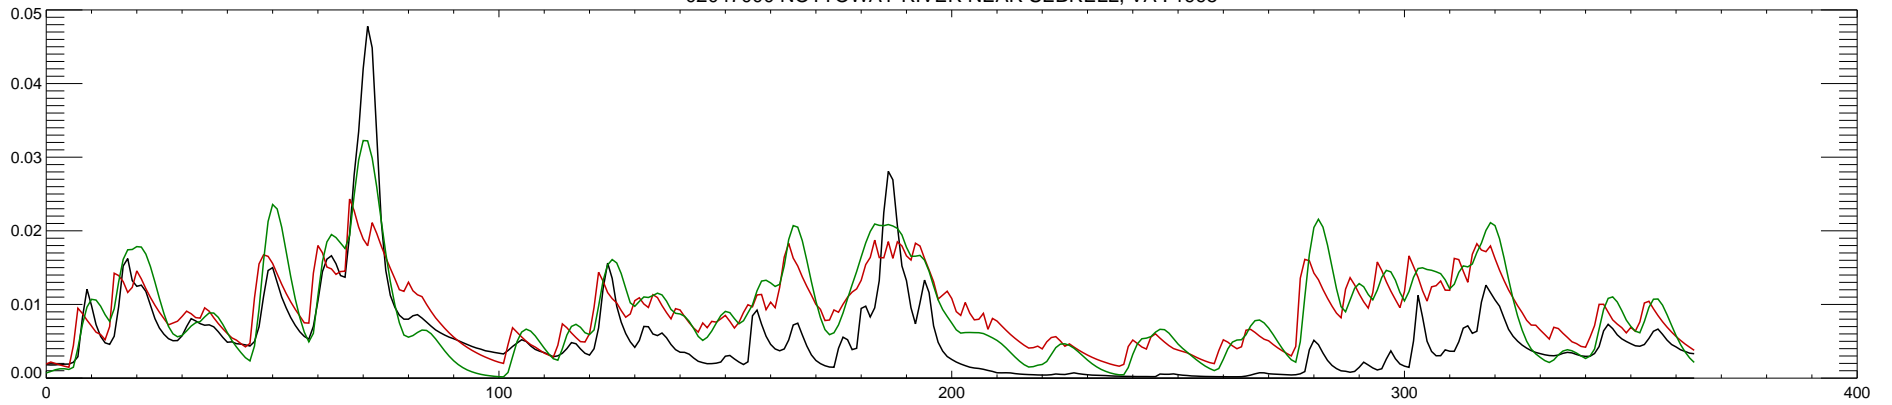

02047000 NOTTOWAY RIVER NEAR SEBRELL, VA : 1996

02047000 NOTTOWAY RIVER NEAR SEBRELL, VA : 1995