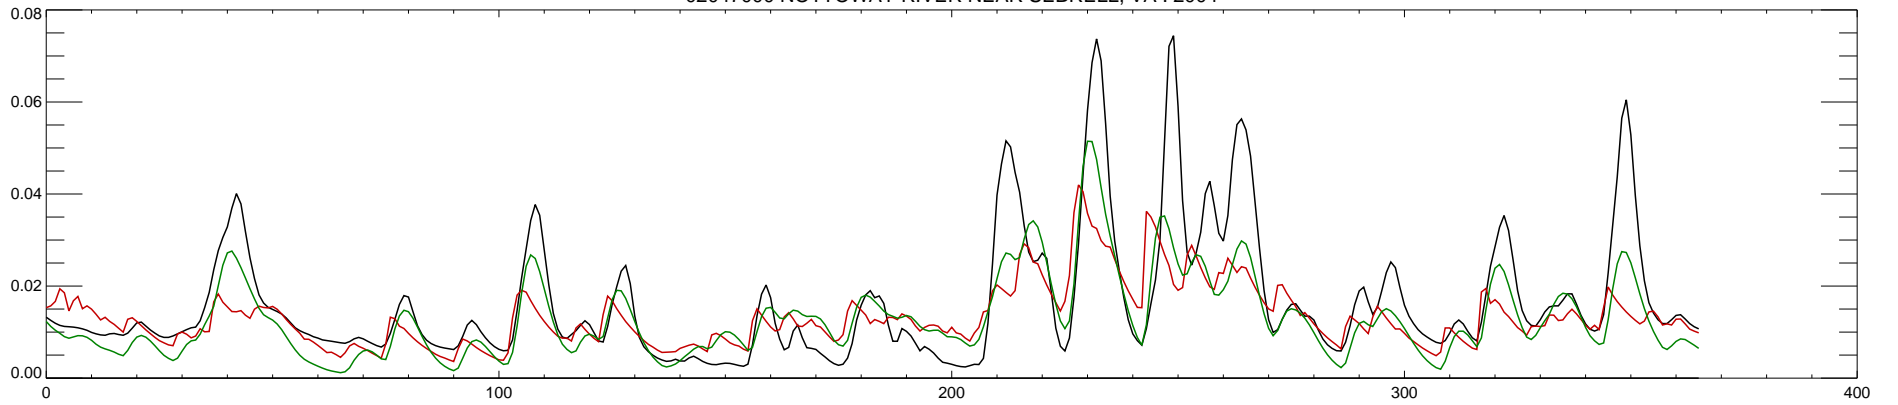

02047000 NOTTOWAY RIVER NEAR SEBRELL, VA : 2000

02047000 NOTTOWAY RIVER NEAR SEBRELL, VA : 2001

02047000 NOTTOWAY RIVER NEAR SEBRELL, VA : 2002

02047000 NOTTOWAY RIVER NEAR SEBRELL, VA : 2003

02047000 NOTTOWAY RIVER NEAR SEBRELL, VA : 2004