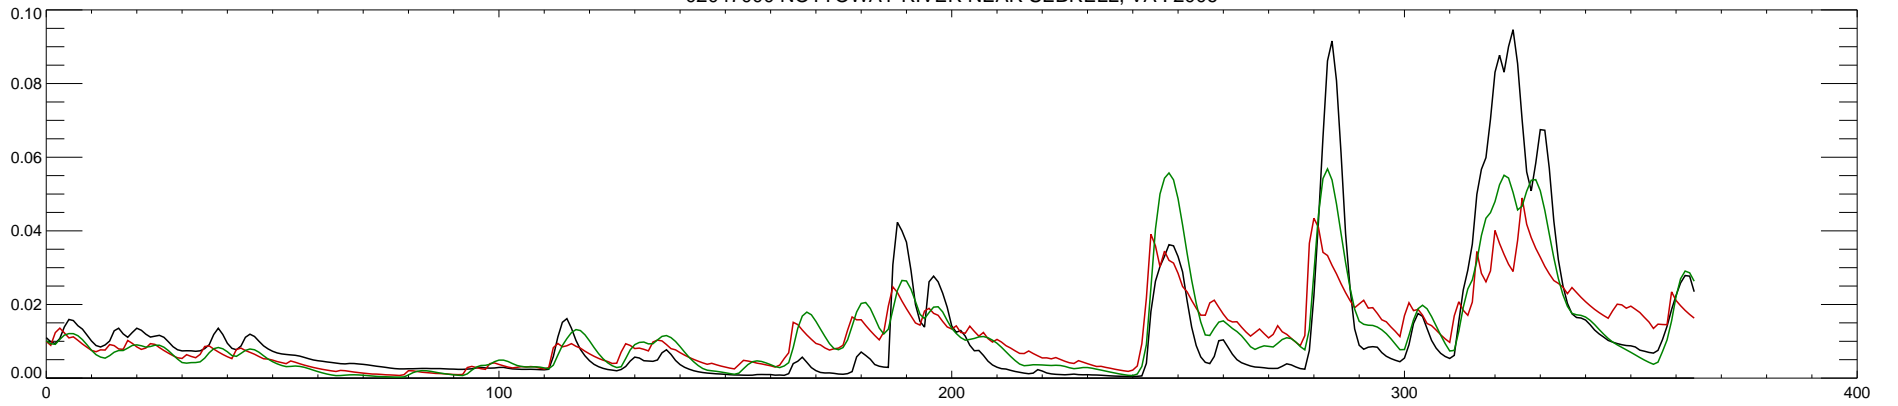

02047000 NOTTOWAY RIVER NEAR SEBRELL, VA : 2007

02047000 NOTTOWAY RIVER NEAR SEBRELL, VA : 2006