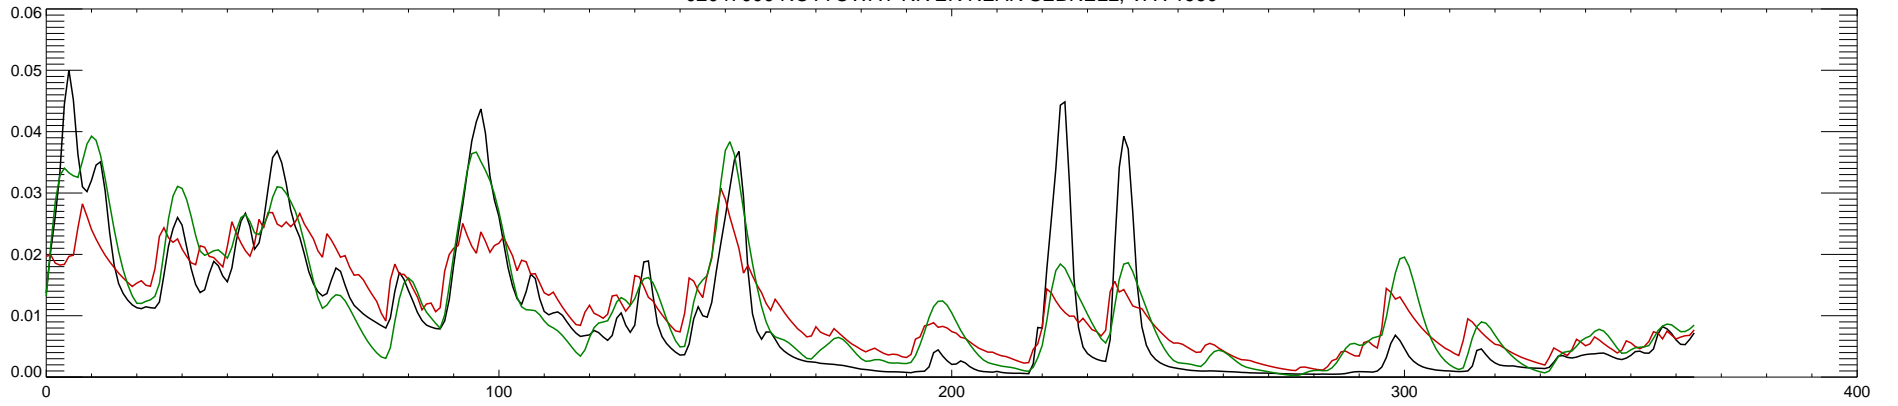

02047000 NOTTOWAY RIVER NEAR SEBRELL, VA : 1991

02047000 NOTTOWAY RIVER NEAR SEBRELL, VA : 1990