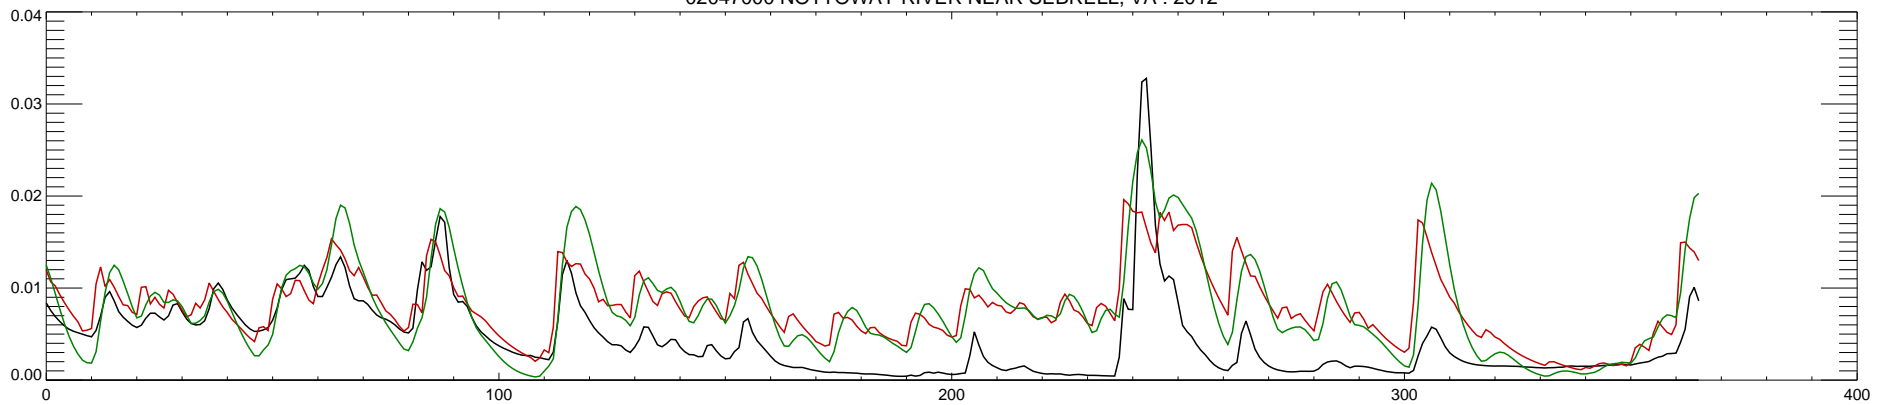

02047000 NOTTOWAY RIVER NEAR SEBRELL, VA : 2013

02047000 NOTTOWAY RIVER NEAR SEBRELL, VA : 2012