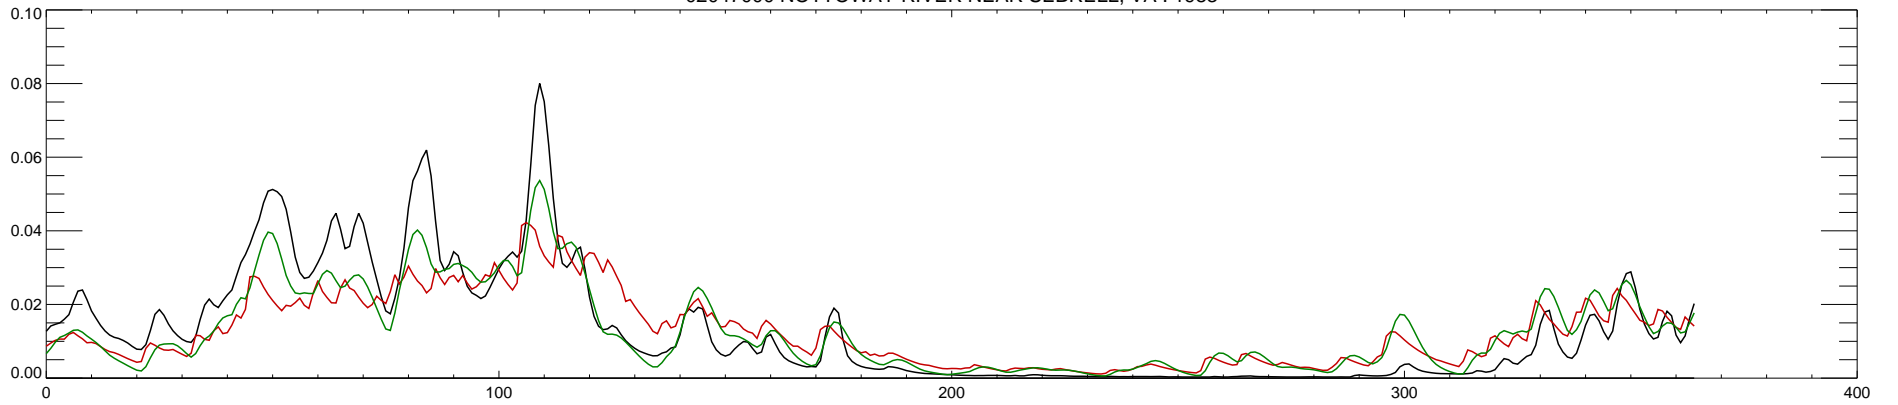

02047000 NOTTOWAY RIVER NEAR SEBRELL, VA : 1980

02047000 NOTTOWAY RIVER NEAR SEBRELL, VA : 1981

02047000 NOTTOWAY RIVER NEAR SEBRELL, VA : 1982

02047000 NOTTOWAY RIVER NEAR SEBRELL, VA : 1983

02047000 NOTTOWAY RIVER NEAR SEBRELL, VA : 1984

02047000 NOTTOWAY RIVER NEAR SEBRELL, VA : 1985

02047000 NOTTOWAY RIVER NEAR SEBRELL, VA : 1986

02047000 NOTTOWAY RIVER NEAR SEBRELL, VA : 1987

02047000 NOTTOWAY RIVER NEAR SEBRELL, VA : 1988

02047000 NOTTOWAY RIVER NEAR SEBRELL, VA : 1989