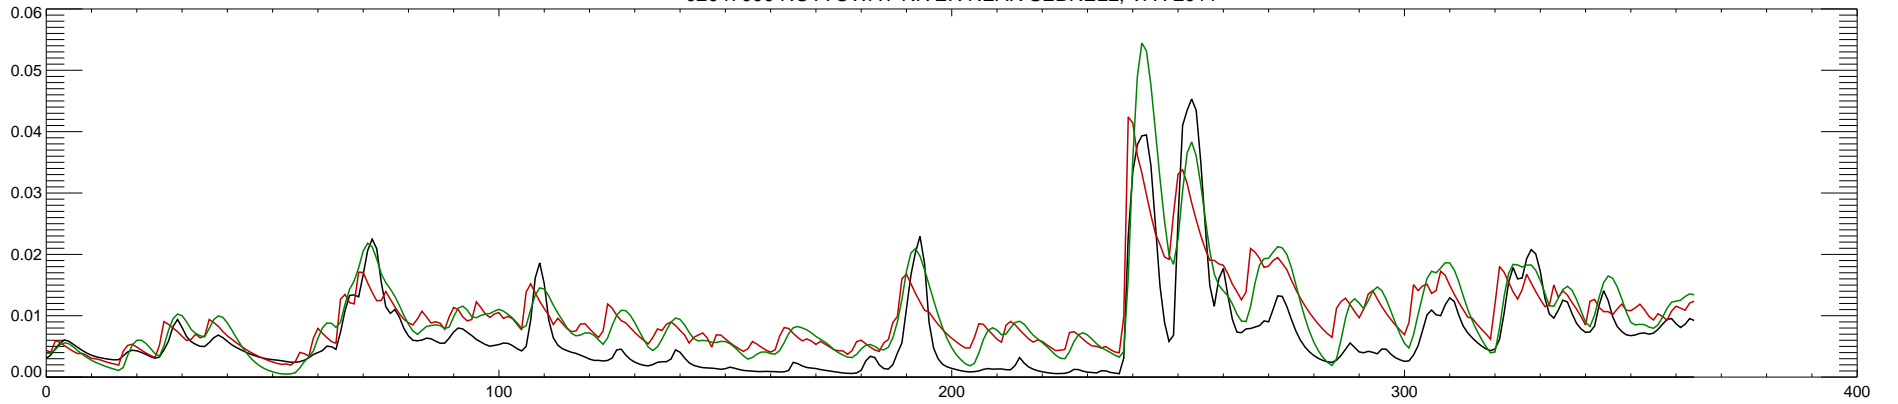

02047000 NOTTOWAY RIVER NEAR SEBRELL, VA : 2012

02047000 NOTTOWAY RIVER NEAR SEBRELL, VA : 2011