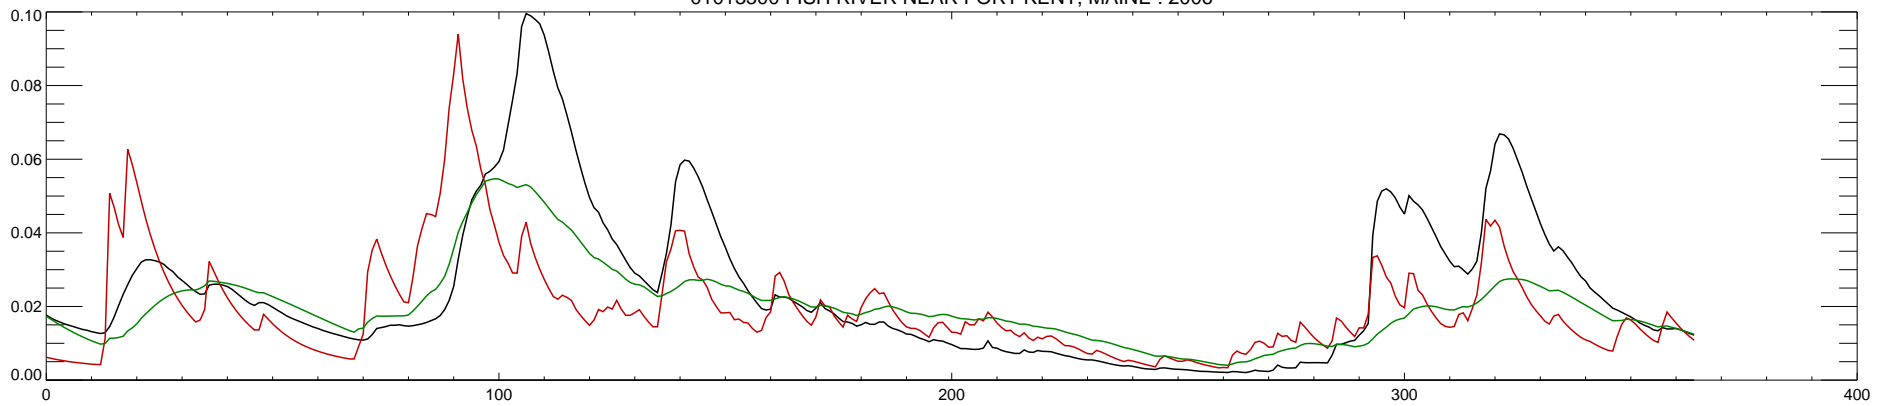

01013500 FISH RIVER NEAR FORT KENT, MAINE : 2007

01013500 FISH RIVER NEAR FORT KENT, MAINE : 2006