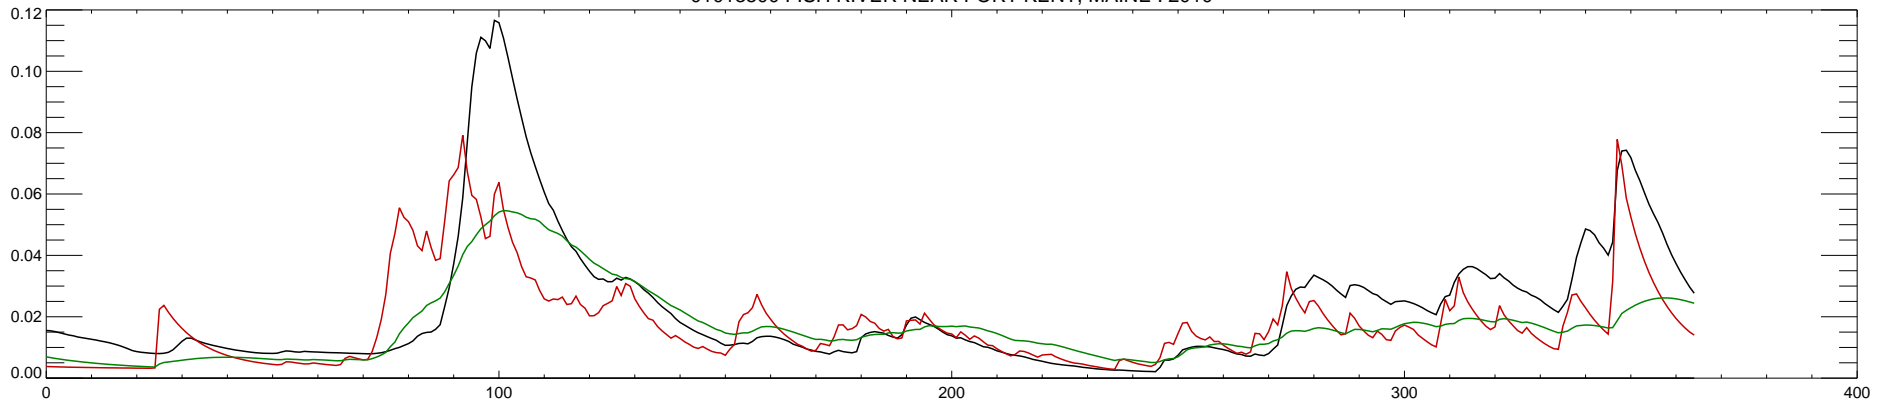

01013500 FISH RIVER NEAR FORT KENT, MAINE : 2011

01013500 FISH RIVER NEAR FORT KENT, MAINE : 2010