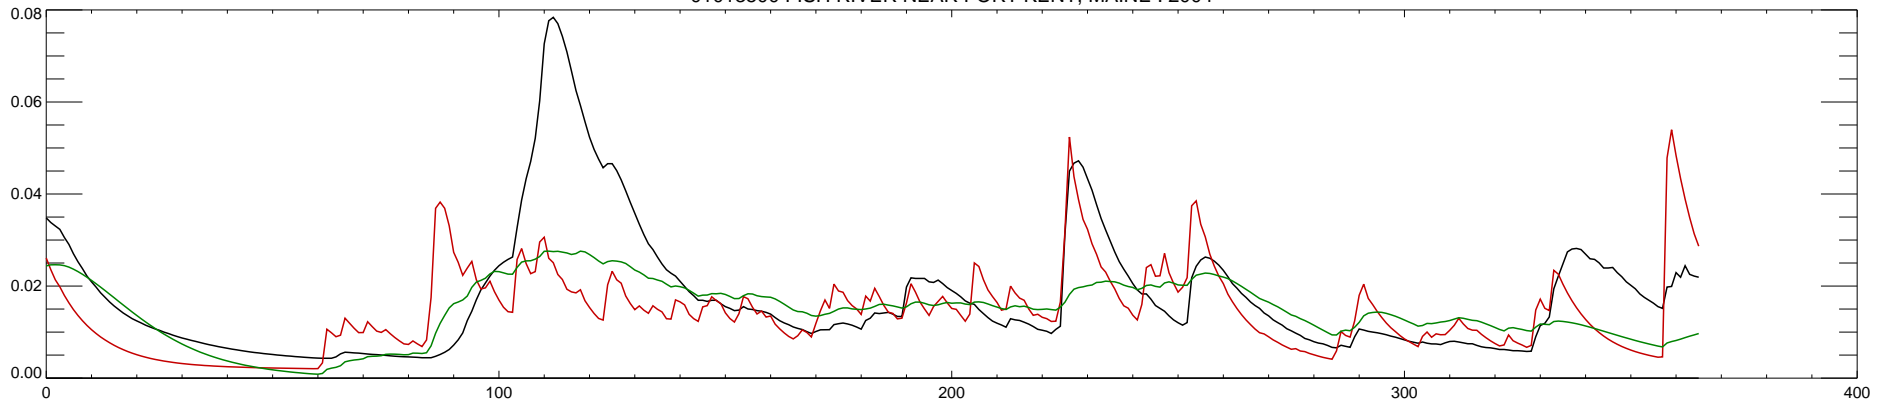

01013500 FISH RIVER NEAR FORT KENT, MAINE : 2000

01013500 FISH RIVER NEAR FORT KENT, MAINE : 2001

01013500 FISH RIVER NEAR FORT KENT, MAINE : 2002

01013500 FISH RIVER NEAR FORT KENT, MAINE : 2003

01013500 FISH RIVER NEAR FORT KENT, MAINE : 2004