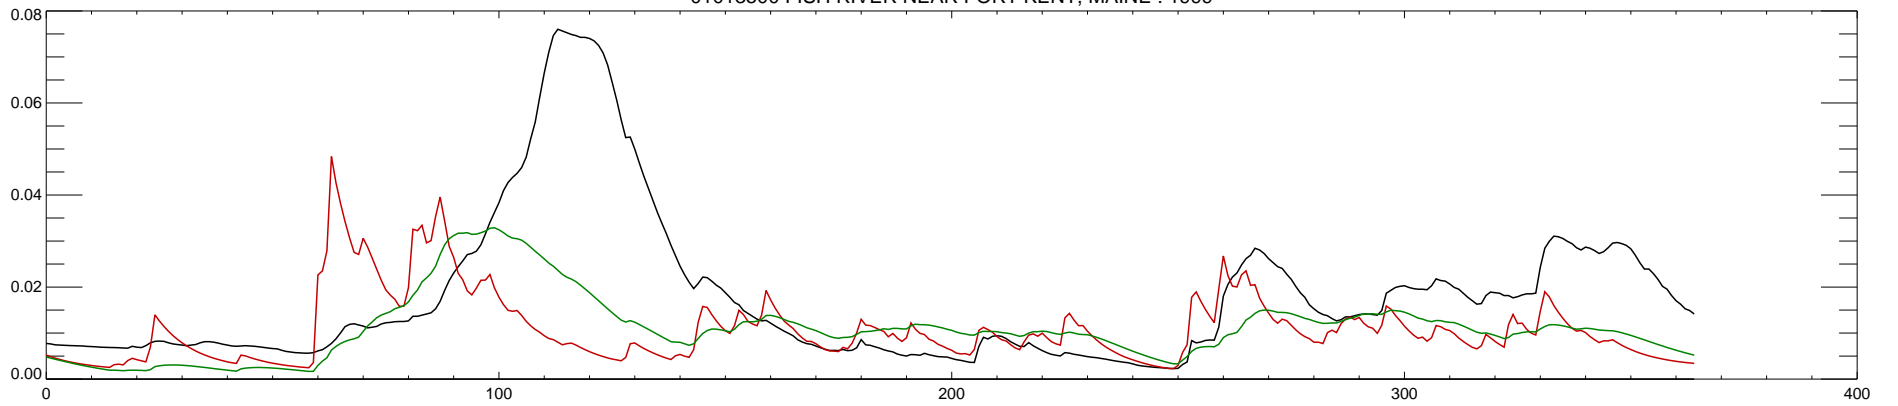

01013500 FISH RIVER NEAR FORT KENT, MAINE : 1995

01013500 FISH RIVER NEAR FORT KENT, MAINE : 1996

01013500 FISH RIVER NEAR FORT KENT, MAINE : 1997

01013500 FISH RIVER NEAR FORT KENT, MAINE : 1998

01013500 FISH RIVER NEAR FORT KENT, MAINE : 1999