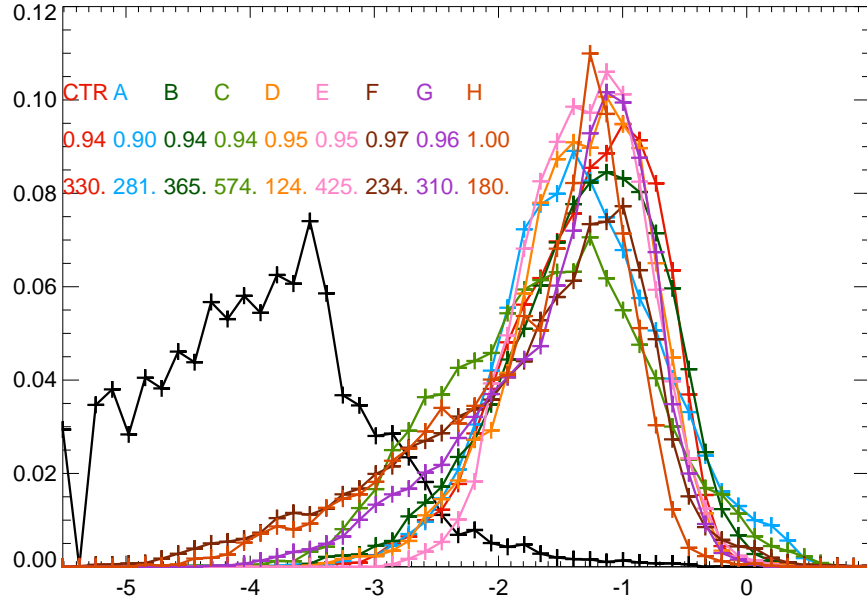

12442500 SIMILKAMEEN RIVER NEAR NIGHTHAWK, WA

06860000 SMOKY HILL R AT ELKADER, KS