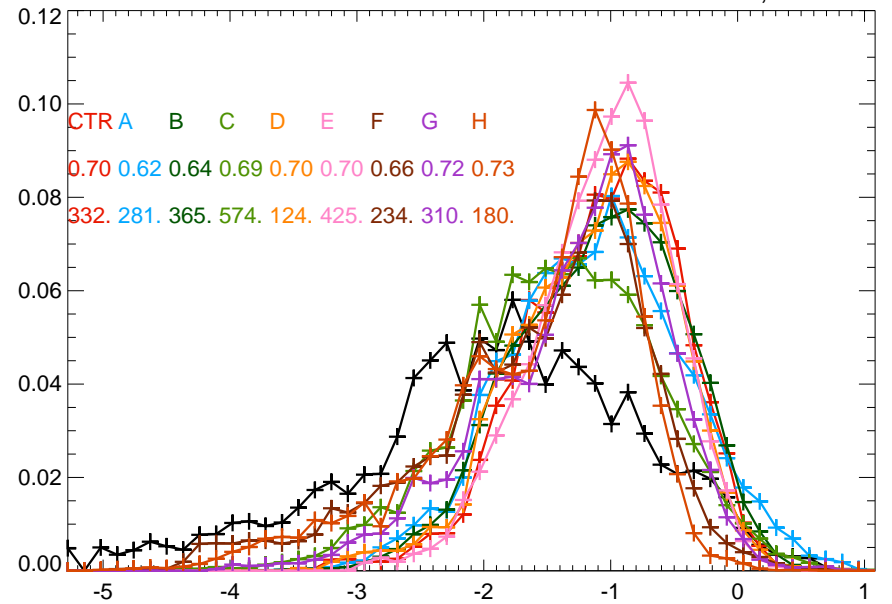

14359000 ROGUE RIVER AT RAYGOLD NEAR CENTRAL POINT, OR

05053000 WILD RICE RIVER NR ABERCROMBIE, ND