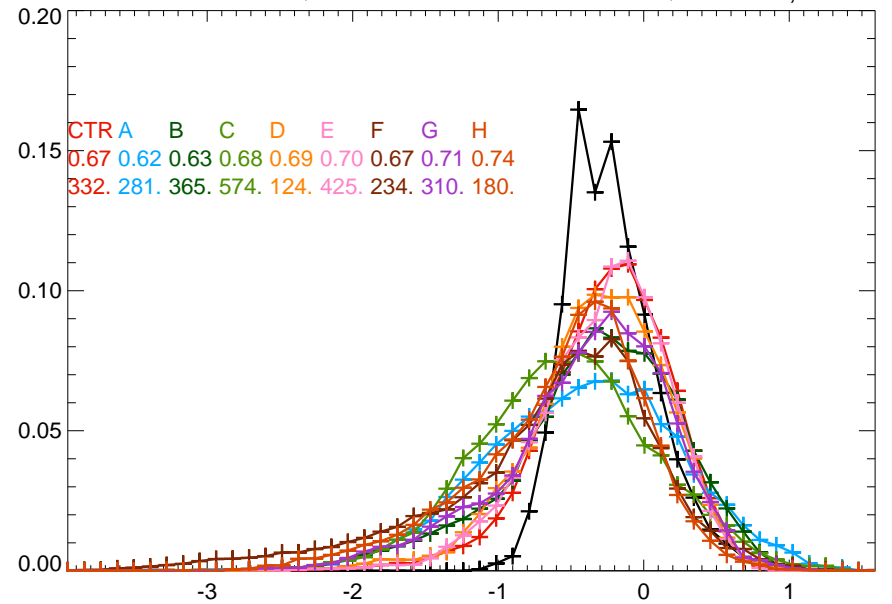

05112000 ROSEAU RIVER BELOW STATE DITCH 51 NR CARIBOU, MN

05451500 IOWA RIVER AT MARSHALLTOWN, IA

05418500 MAQUOKETA RIVER NEAR MAQUOKETA, IA

07029500 HATCHIE RIVER AT BOLIVAR, TN

07014500 MERAMEC RIVER NEAR SULLIVAN, MO