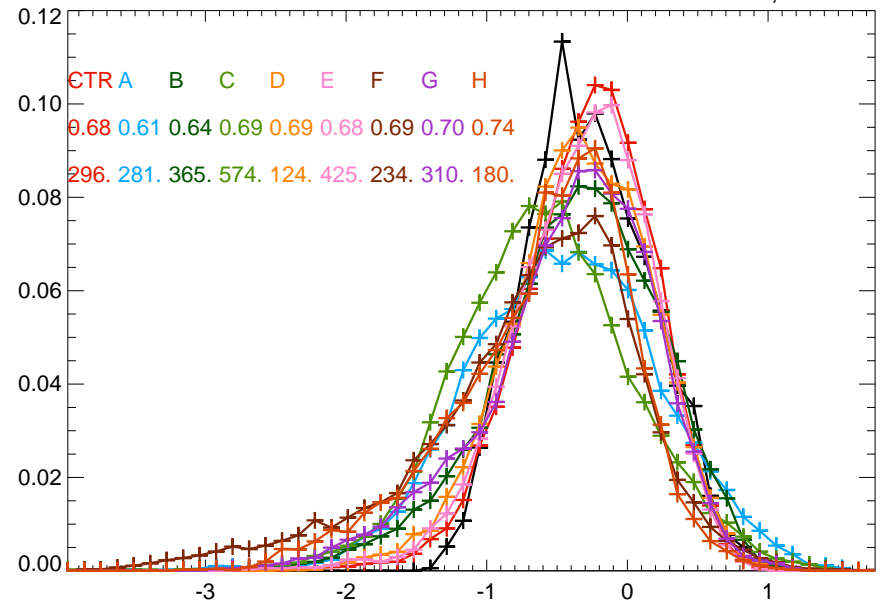

05520500 KANKAKEE RIVER AT MOMENCE, IL

05422000 WAPSIPINICON RIVER NEAR DE WITT, IA