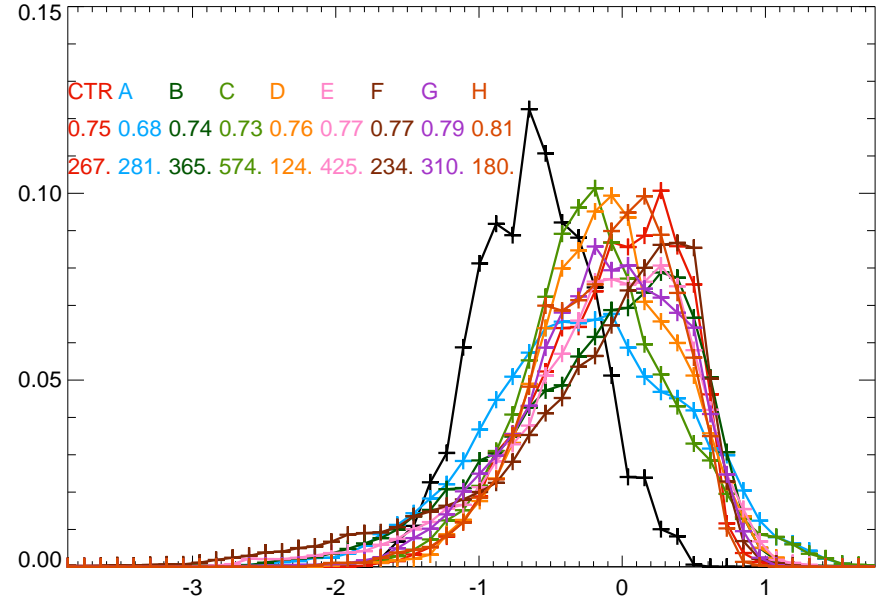

12449950 METHOW RIVER NEAR PATEROS, WA

02313000 WITHLACOCHEE RIVER NEAR HOLDER, FL