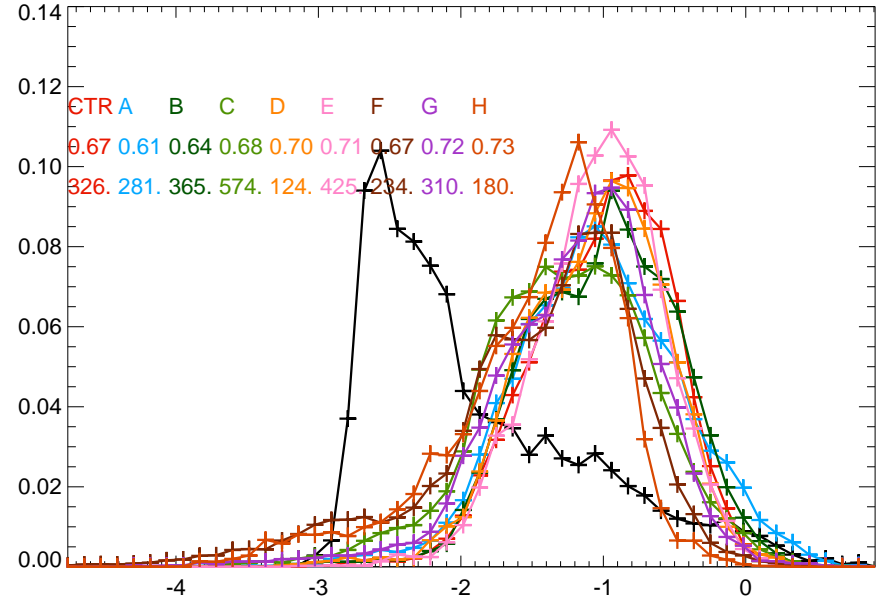

02383500 COOSAWATTEE RIVER NEAR PINE CHAPEL, GA

05059700 MAPLE RIVER NR ENDERLIN, ND