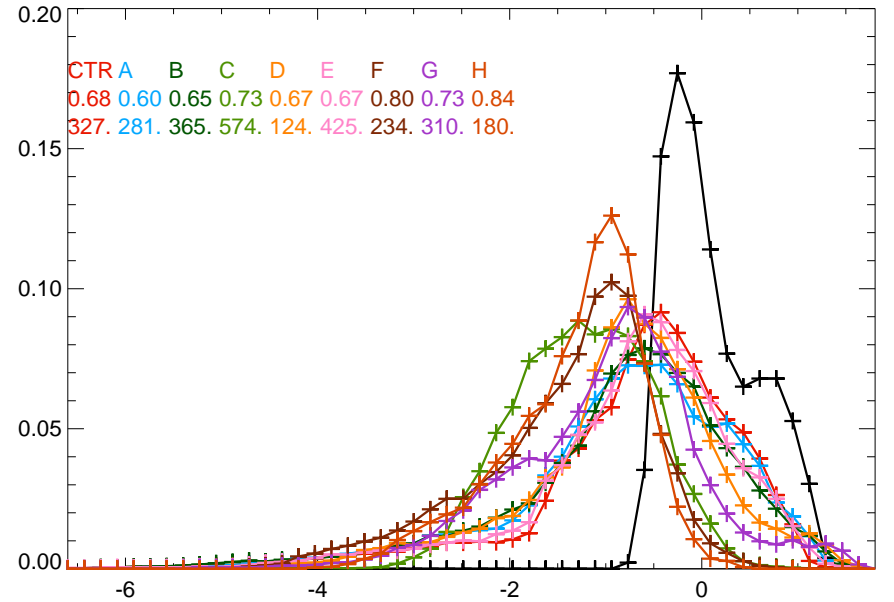

05320500 LE SUEUR RIVER NEAR RAPIDAN, MN

12358500 M F FLATHEAD RIVER NEAR WEST GLACIER MT