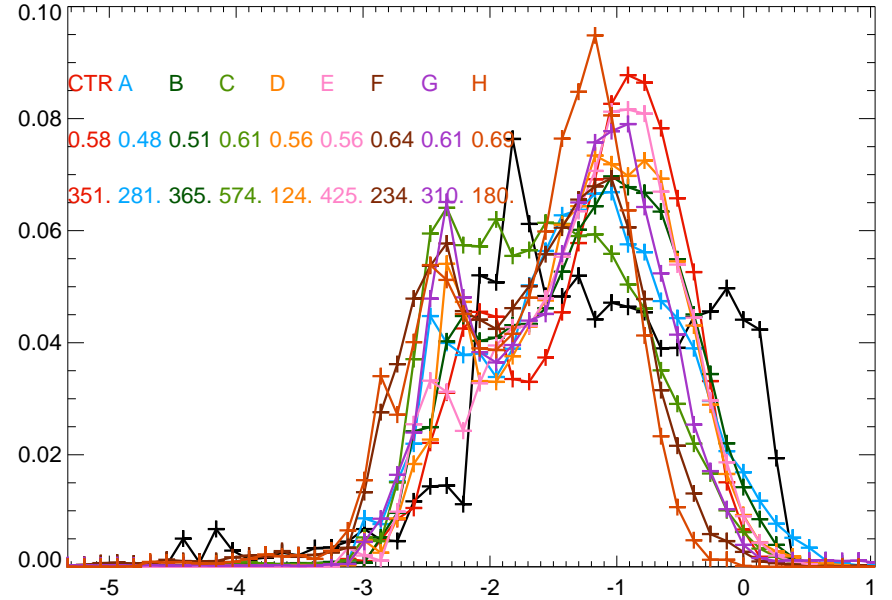

05112000 ROSEAU RIVER BELOW STATE DITCH 51 NR CARIBOU, MN

05451500 IOWA RIVER AT MARSHALLTOWN, IA

05418500 MAQUOKETA RIVER NEAR MAQUOKETA, IA

07029500 HATCHIE RIVER AT BOLIVAR, TN

07014500 MERAMEC RIVER NEAR SULLIVAN, MO