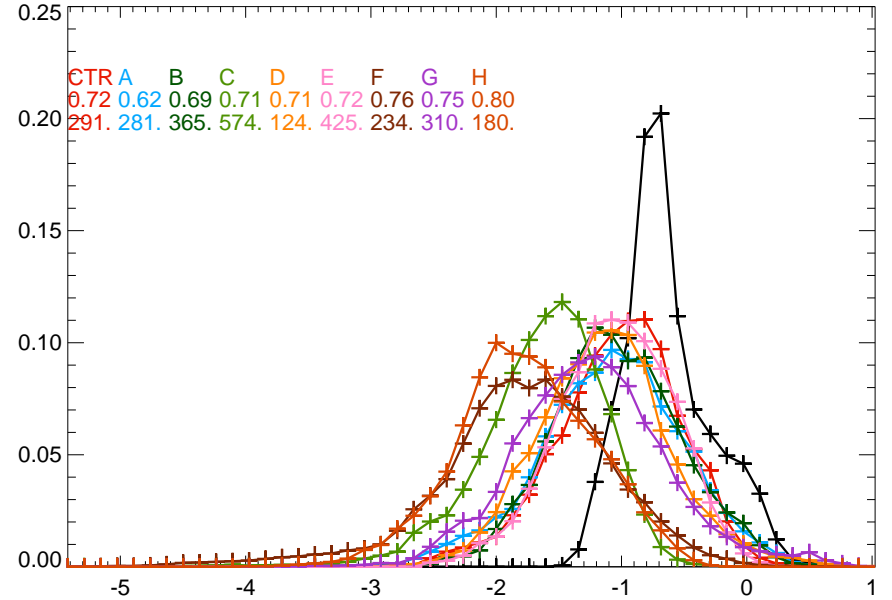

05112000 ROSEAU RIVER BELOW STATE DITCH 51 NR CARIBOU, MN

11501000 SPRAGUE RIVER NEAR CHILOQUIN, OR