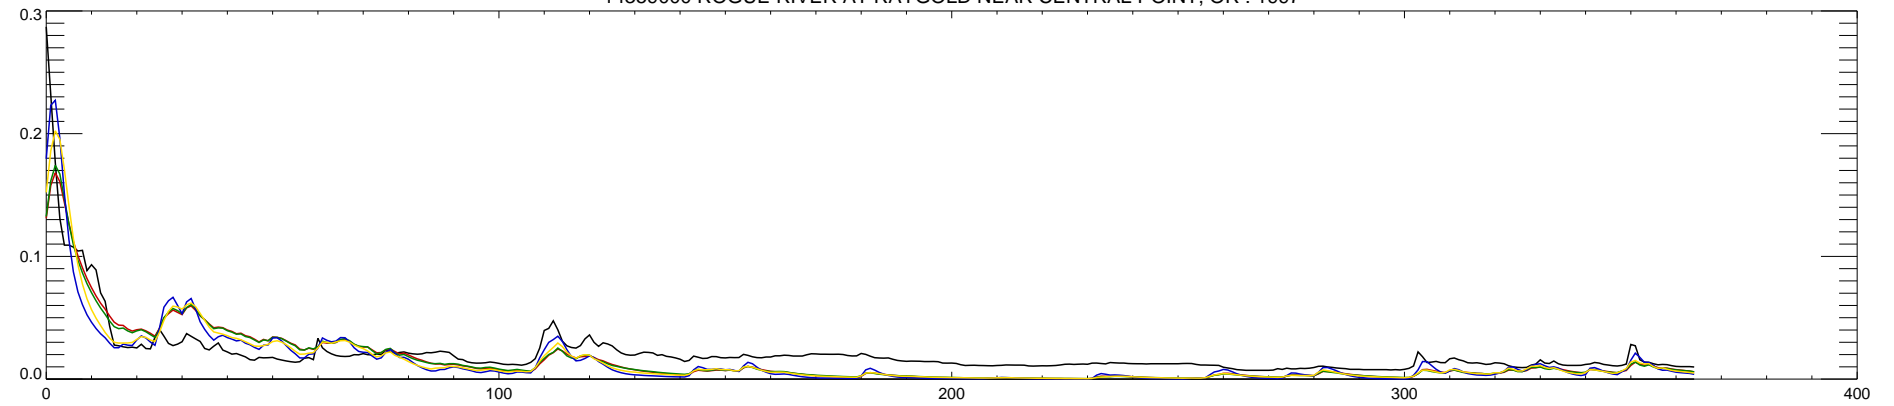

14359000 ROGUE RIVER AT RAYGOLD NEAR CENTRAL POINT, OR : 1994

14359000 ROGUE RIVER AT RAYGOLD NEAR CENTRAL POINT, OR : 1995

14359000 ROGUE RIVER AT RAYGOLD NEAR CENTRAL POINT, OR : 1996

14359000 ROGUE RIVER AT RAYGOLD NEAR CENTRAL POINT, OR : 1997