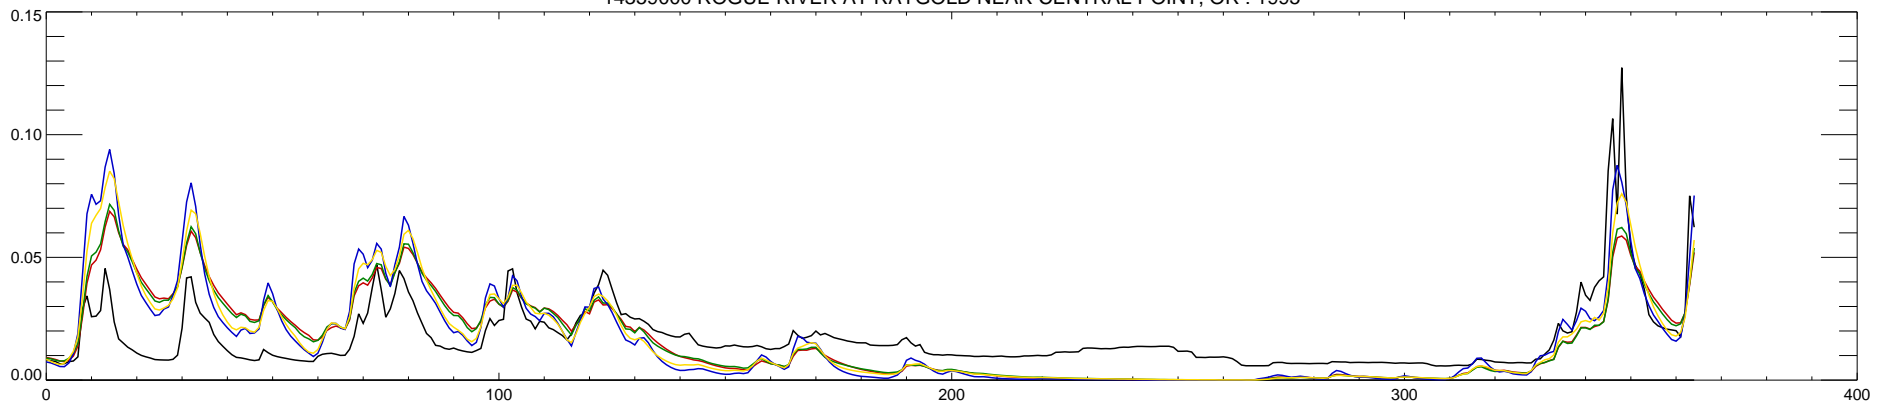

14359000 ROGUE RIVER AT RAYGOLD NEAR CENTRAL POINT, OR : 1996

14359000 ROGUE RIVER AT RAYGOLD NEAR CENTRAL POINT, OR : 1995