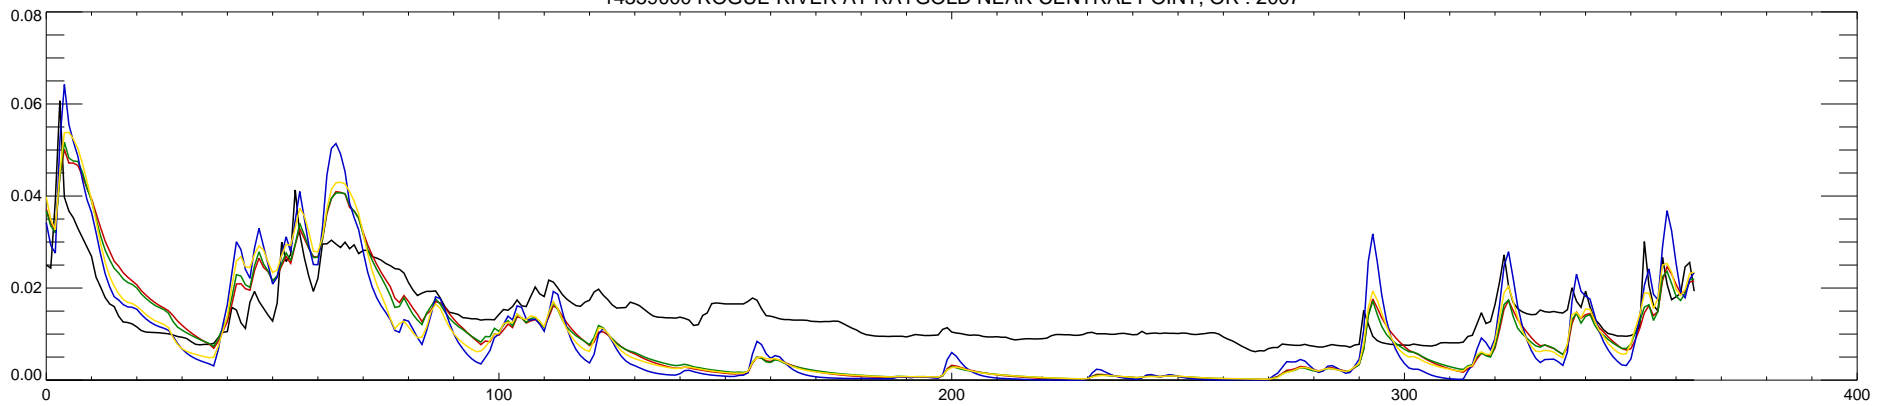

14359000 ROGUE RIVER AT RAYGOLD NEAR CENTRAL POINT, OR : 2008

14359000 ROGUE RIVER AT RAYGOLD NEAR CENTRAL POINT, OR : 2007