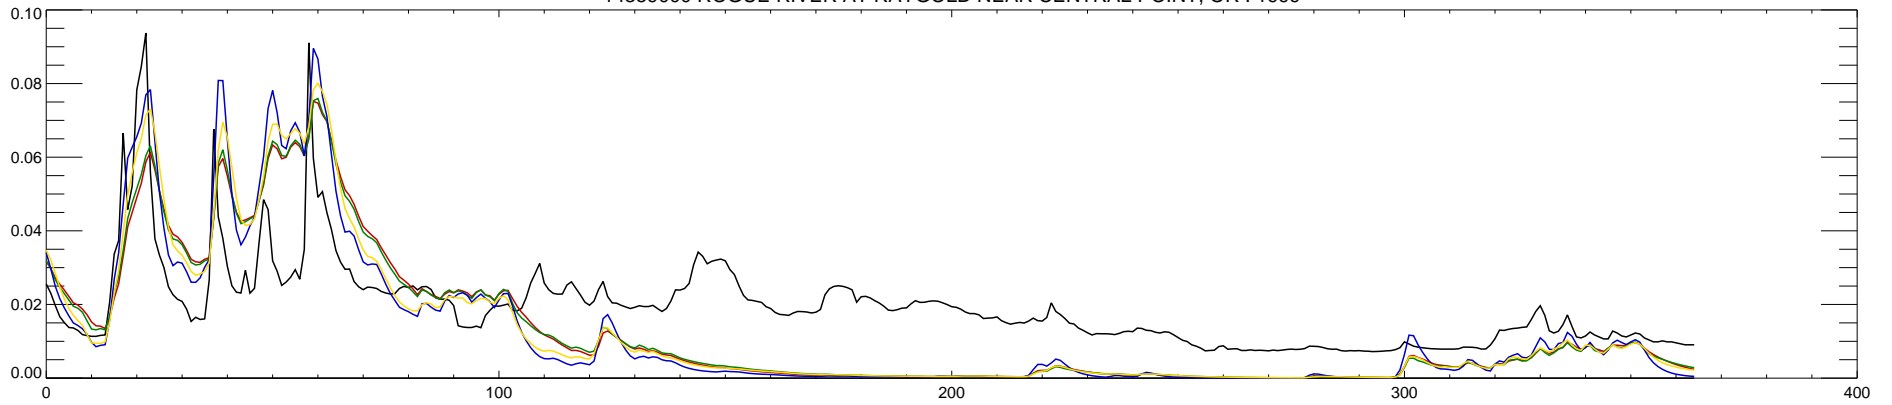

14359000 ROGUE RIVER AT RAYGOLD NEAR CENTRAL POINT, OR : 2000

14359000 ROGUE RIVER AT RAYGOLD NEAR CENTRAL POINT, OR : 1999