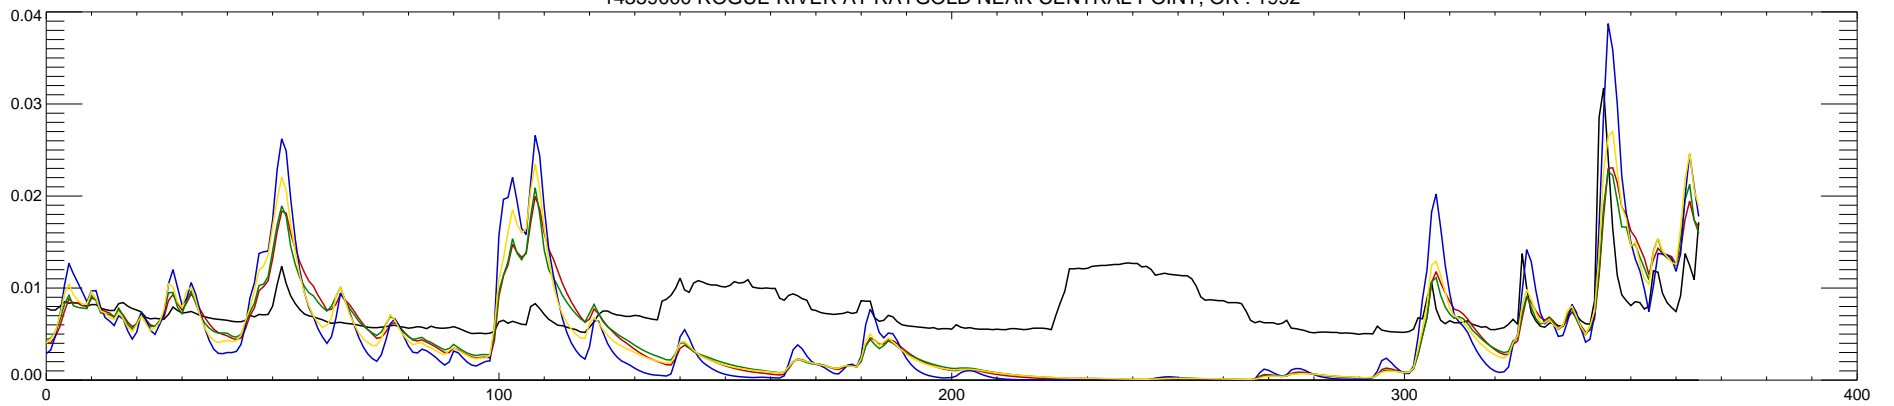

14359000 ROGUE RIVER AT RAYGOLD NEAR CENTRAL POINT, OR : 1990

14359000 ROGUE RIVER AT RAYGOLD NEAR CENTRAL POINT, OR : 1991

14359000 ROGUE RIVER AT RAYGOLD NEAR CENTRAL POINT, OR : 1992

14359000 ROGUE RIVER AT RAYGOLD NEAR CENTRAL POINT, OR : 1993