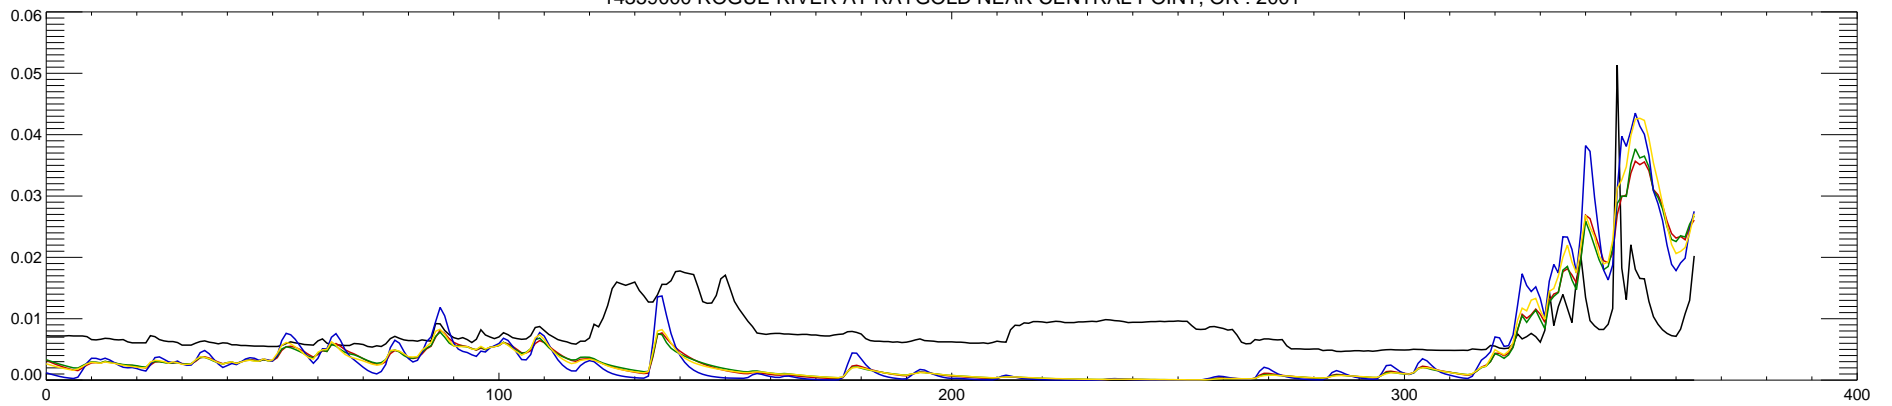

14359000 ROGUE RIVER AT RAYGOLD NEAR CENTRAL POINT, OR : 1998

14359000 ROGUE RIVER AT RAYGOLD NEAR CENTRAL POINT, OR : 1999

14359000 ROGUE RIVER AT RAYGOLD NEAR CENTRAL POINT, OR : 2000

14359000 ROGUE RIVER AT RAYGOLD NEAR CENTRAL POINT, OR : 2001