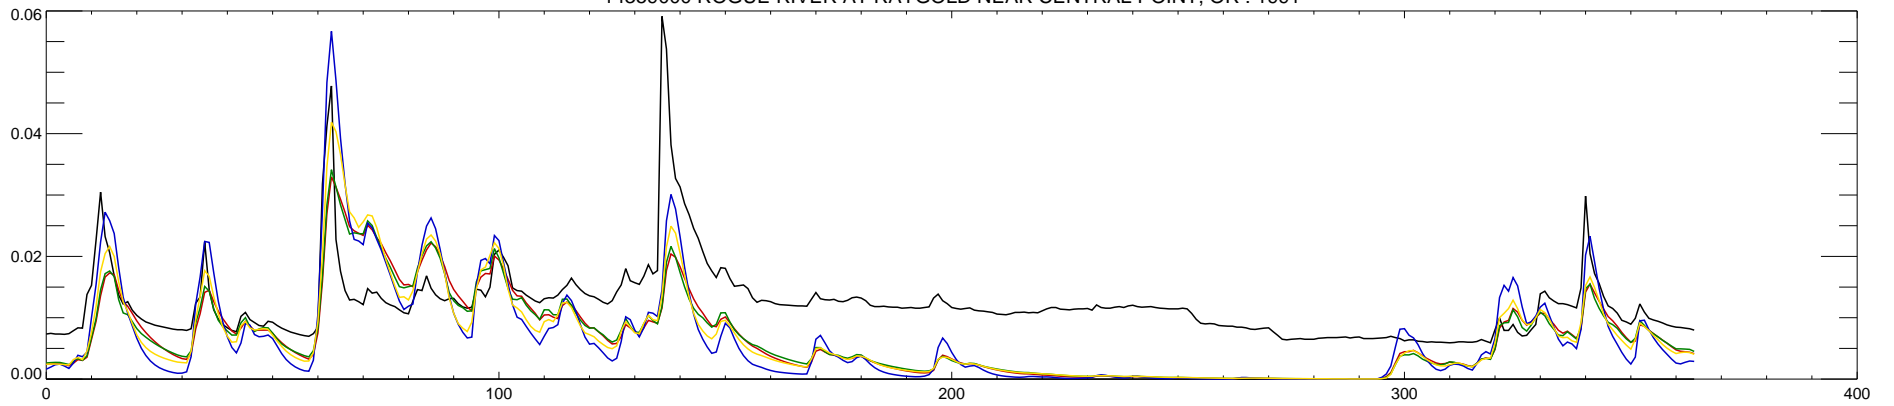

14359000 ROGUE RIVER AT RAYGOLD NEAR CENTRAL POINT, OR : 1990

14359000 ROGUE RIVER AT RAYGOLD NEAR CENTRAL POINT, OR : 1991

14359000 ROGUE RIVER AT RAYGOLD NEAR CENTRAL POINT, OR : 1992

14359000 ROGUE RIVER AT RAYGOLD NEAR CENTRAL POINT, OR : 1993