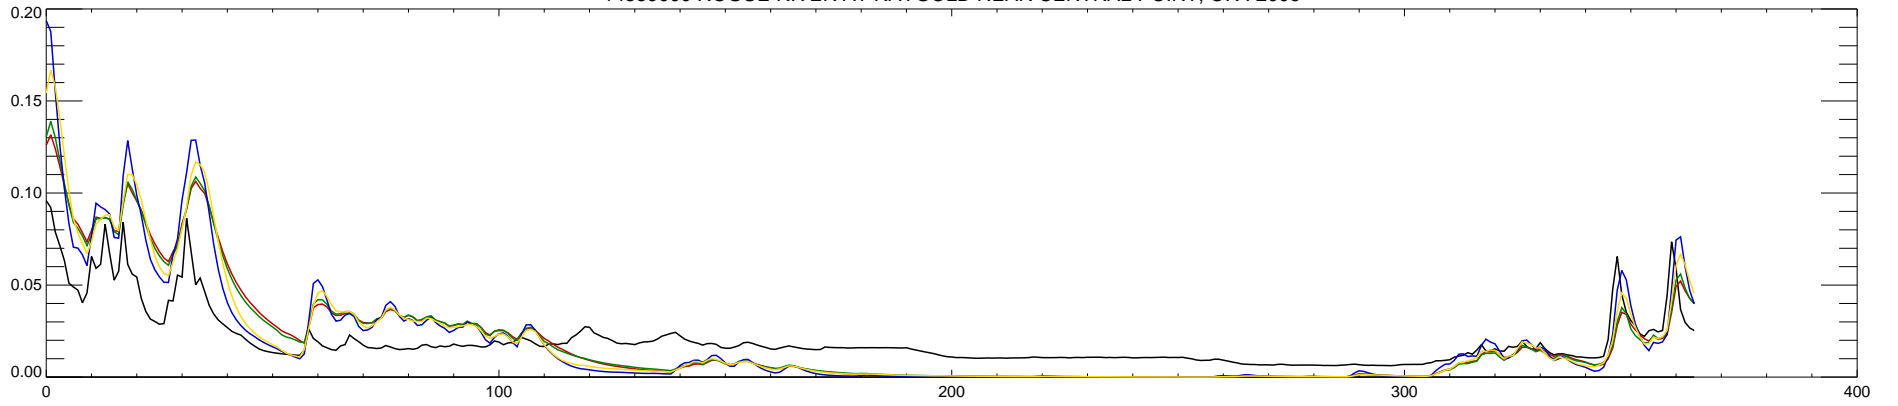

14359000 ROGUE RIVER AT RAYGOLD NEAR CENTRAL POINT, OR : 2007

14359000 ROGUE RIVER AT RAYGOLD NEAR CENTRAL POINT, OR : 2006