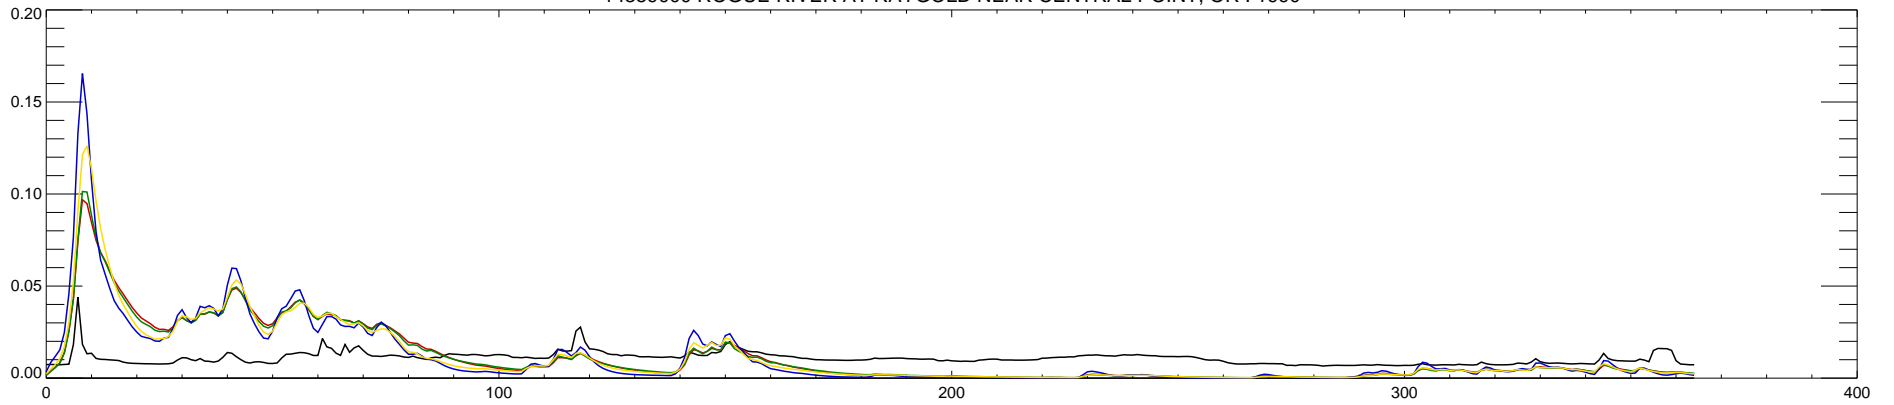

14359000 ROGUE RIVER AT RAYGOLD NEAR CENTRAL POINT, OR : 1990

14359000 ROGUE RIVER AT RAYGOLD NEAR CENTRAL POINT, OR : 1991

14359000 ROGUE RIVER AT RAYGOLD NEAR CENTRAL POINT, OR : 1992

14359000 ROGUE RIVER AT RAYGOLD NEAR CENTRAL POINT, OR : 1993