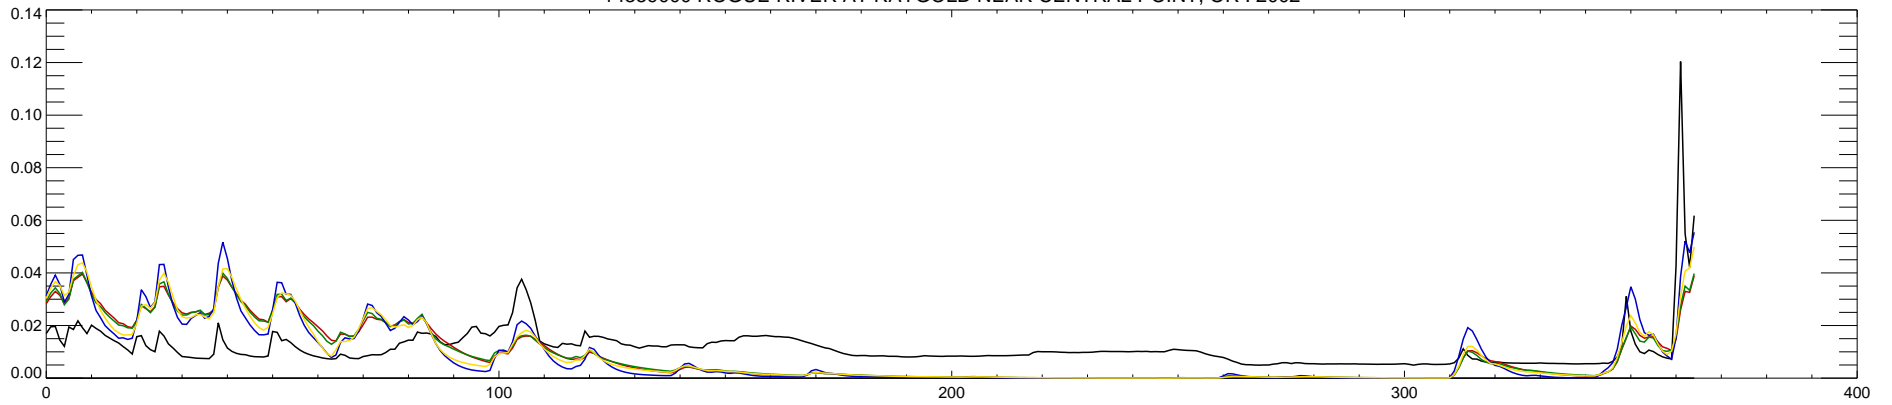

14359000 ROGUE RIVER AT RAYGOLD NEAR CENTRAL POINT, OR : 2003

14359000 ROGUE RIVER AT RAYGOLD NEAR CENTRAL POINT, OR : 2002