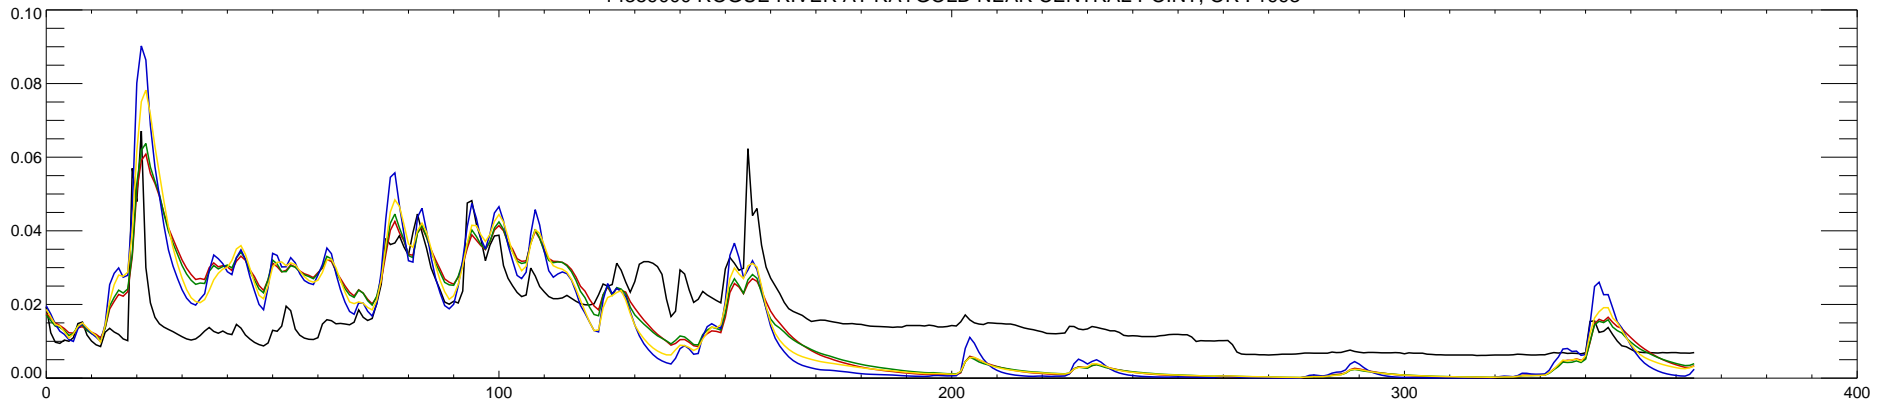

14359000 ROGUE RIVER AT RAYGOLD NEAR CENTRAL POINT, OR : 1990

14359000 ROGUE RIVER AT RAYGOLD NEAR CENTRAL POINT, OR : 1991

14359000 ROGUE RIVER AT RAYGOLD NEAR CENTRAL POINT, OR : 1992

14359000 ROGUE RIVER AT RAYGOLD NEAR CENTRAL POINT, OR : 1993