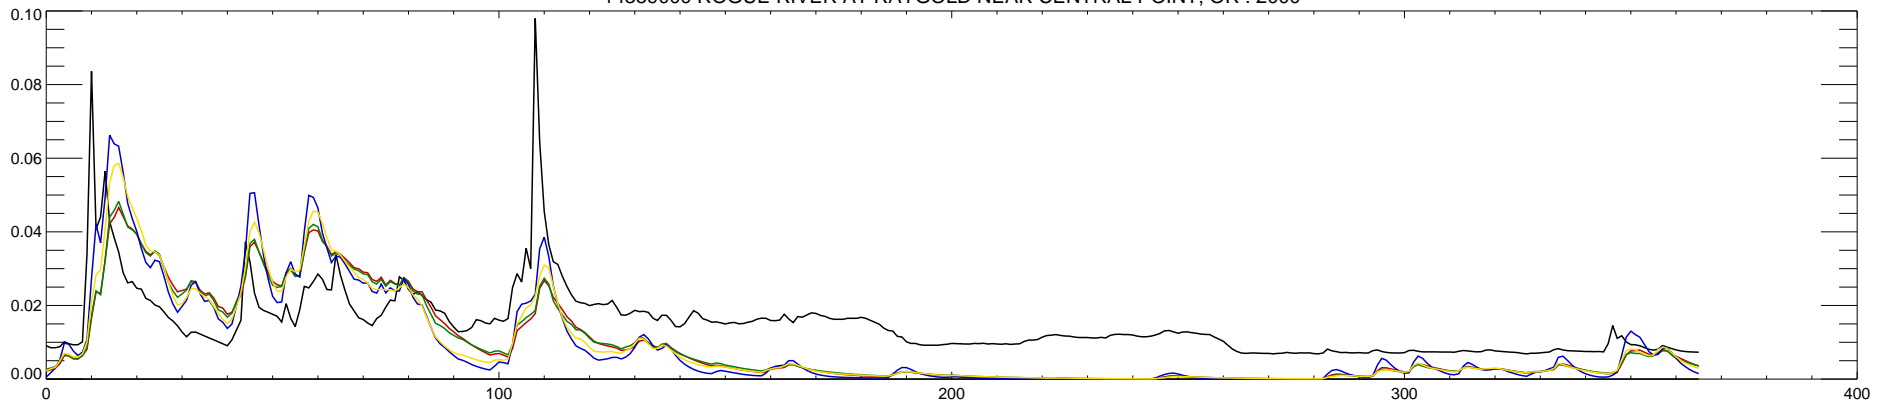

14359000 ROGUE RIVER AT RAYGOLD NEAR CENTRAL POINT, OR : 2001

14359000 ROGUE RIVER AT RAYGOLD NEAR CENTRAL POINT, OR : 2000