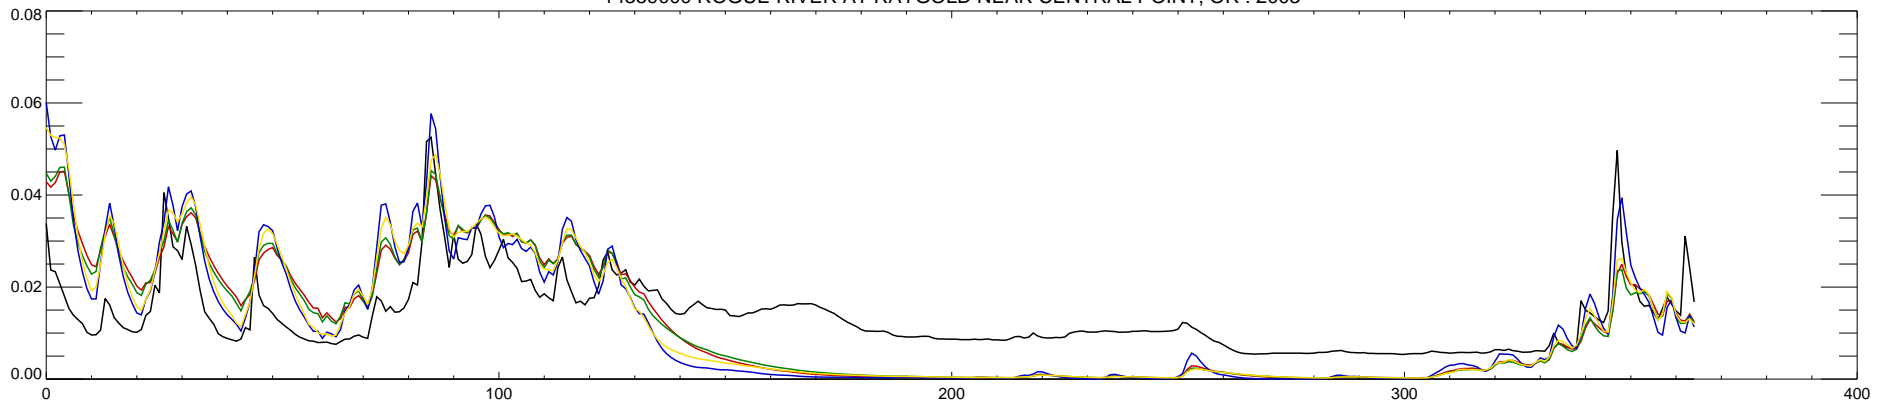

14359000 ROGUE RIVER AT RAYGOLD NEAR CENTRAL POINT, OR : 2004

14359000 ROGUE RIVER AT RAYGOLD NEAR CENTRAL POINT, OR : 2003