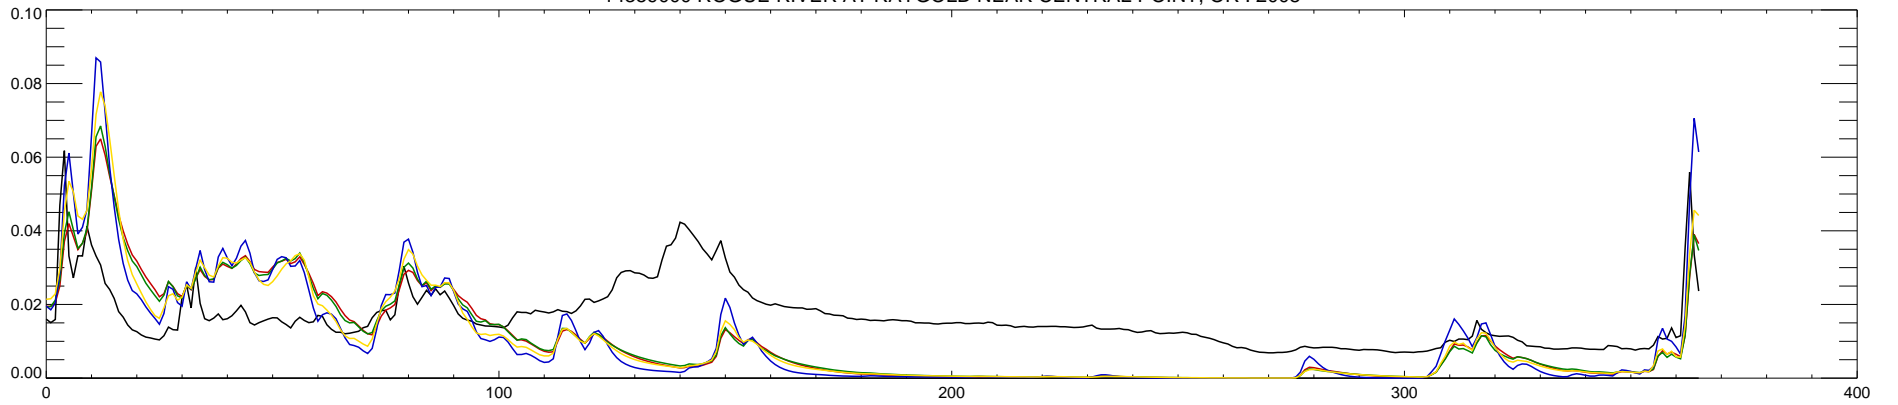

14359000 ROGUE RIVER AT RAYGOLD NEAR CENTRAL POINT, OR : 2009

14359000 ROGUE RIVER AT RAYGOLD NEAR CENTRAL POINT, OR : 2008