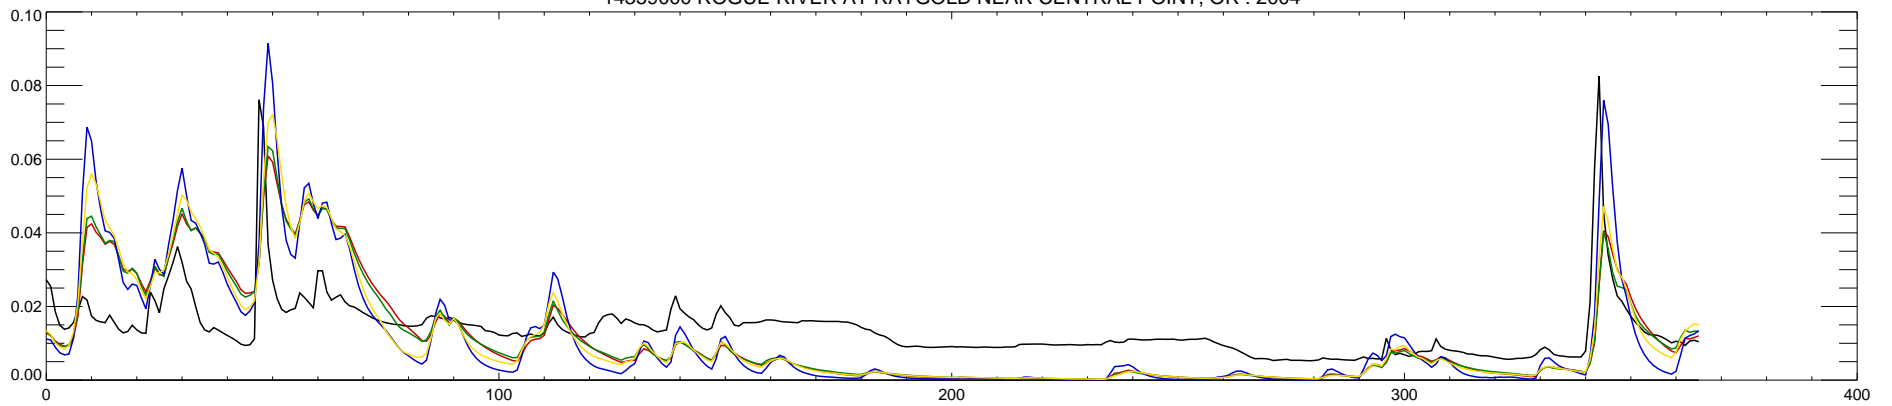

14359000 ROGUE RIVER AT RAYGOLD NEAR CENTRAL POINT, OR : 2005

14359000 ROGUE RIVER AT RAYGOLD NEAR CENTRAL POINT, OR : 2004