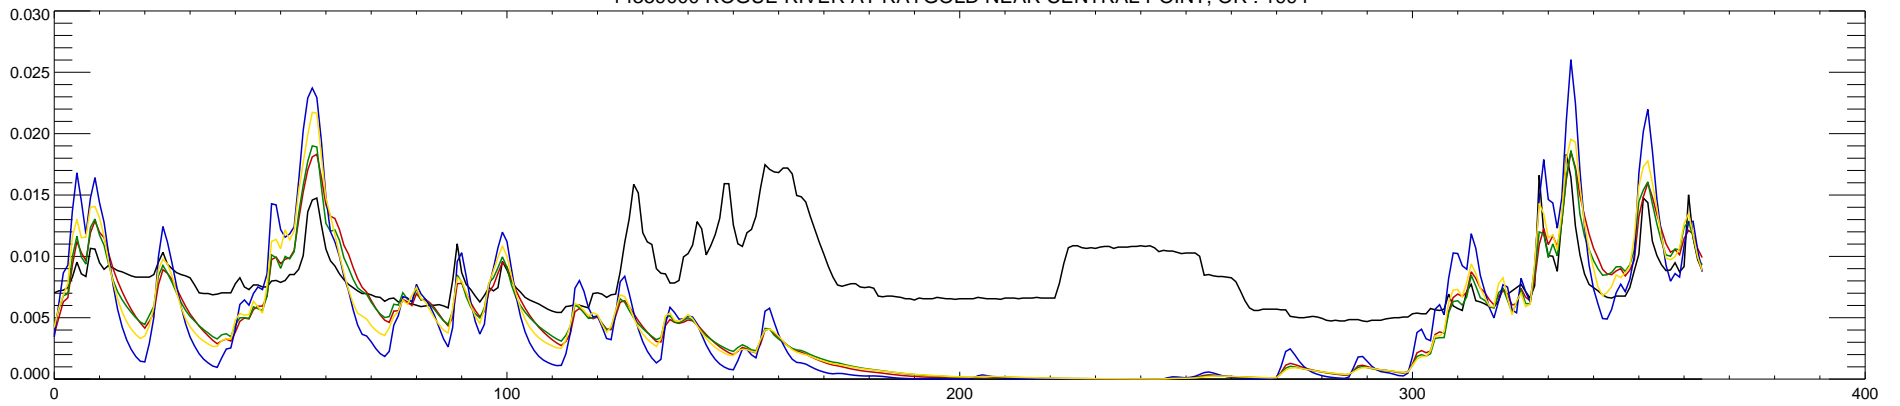

14359000 ROGUE RIVER AT RAYGOLD NEAR CENTRAL POINT, OR : 1995

14359000 ROGUE RIVER AT RAYGOLD NEAR CENTRAL POINT, OR : 1994