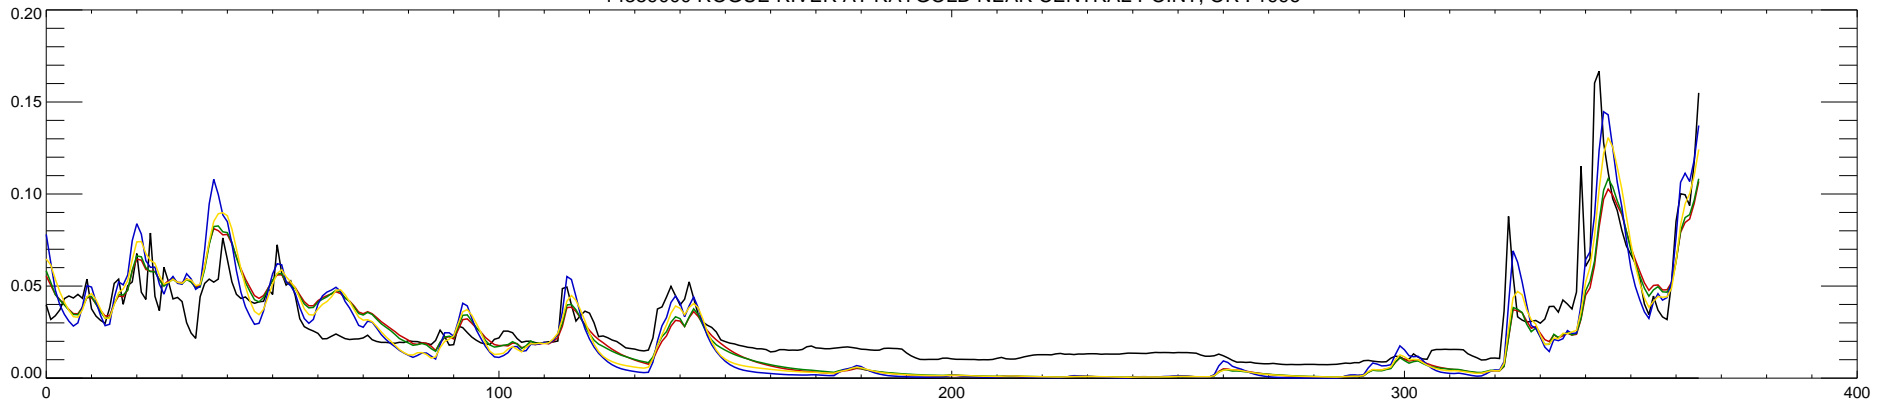

14359000 ROGUE RIVER AT RAYGOLD NEAR CENTRAL POINT, OR : 1997

14359000 ROGUE RIVER AT RAYGOLD NEAR CENTRAL POINT, OR : 1996