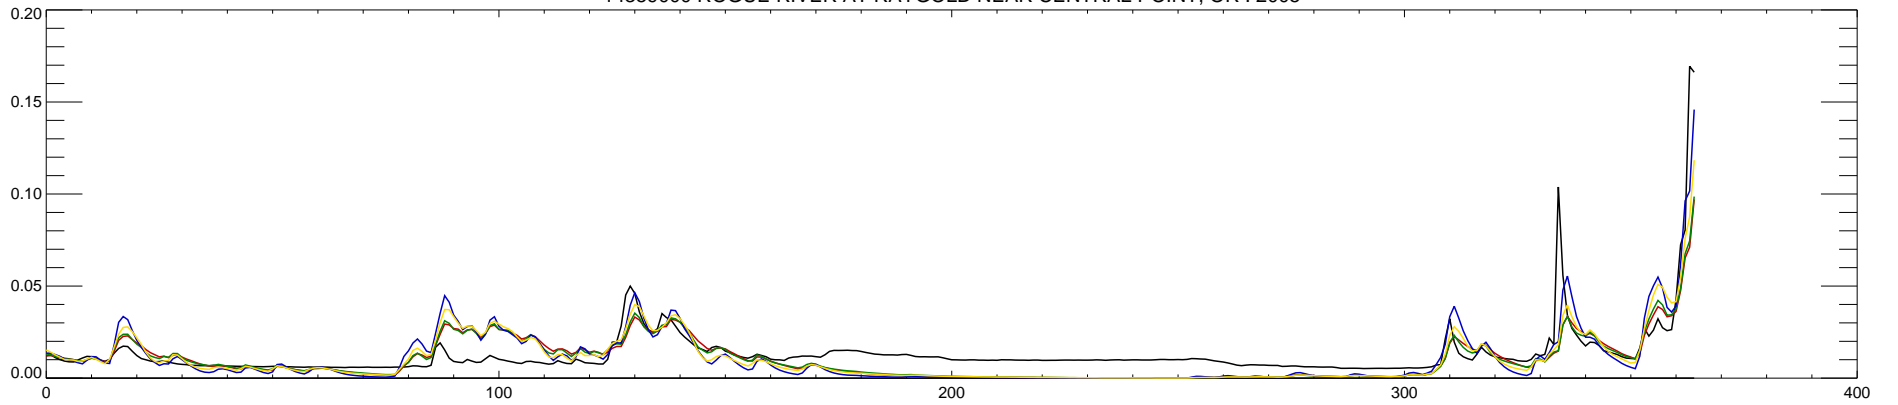

14359000 ROGUE RIVER AT RAYGOLD NEAR CENTRAL POINT, OR : 2002

14359000 ROGUE RIVER AT RAYGOLD NEAR CENTRAL POINT, OR : 2003

14359000 ROGUE RIVER AT RAYGOLD NEAR CENTRAL POINT, OR : 2004

14359000 ROGUE RIVER AT RAYGOLD NEAR CENTRAL POINT, OR : 2005