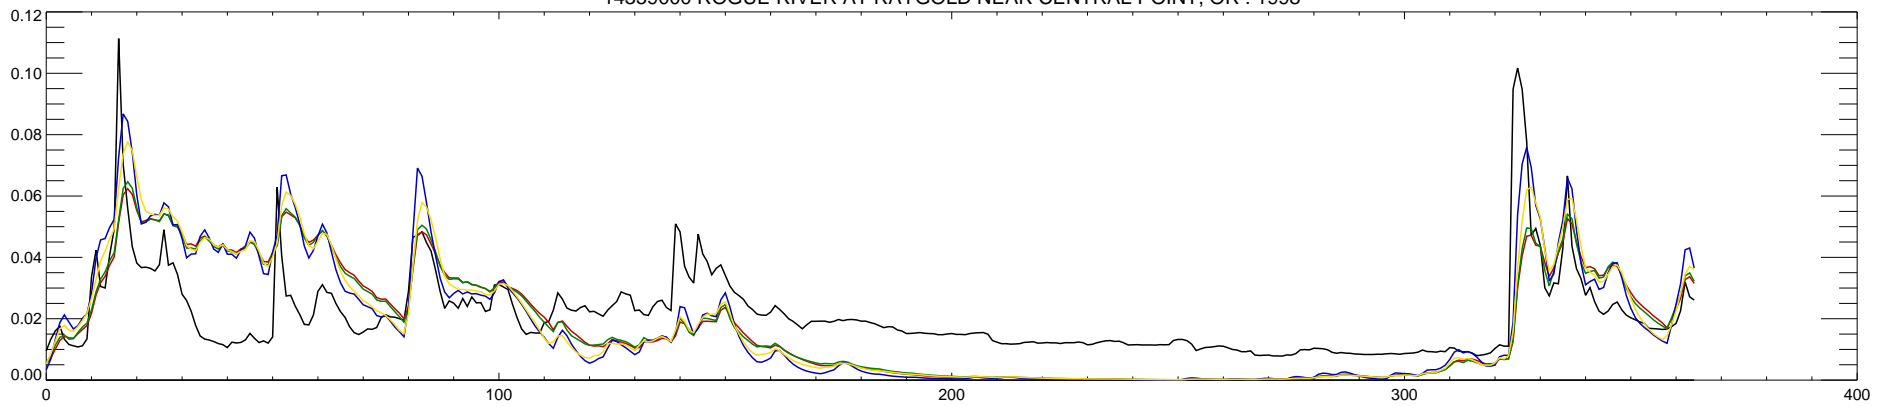

14359000 ROGUE RIVER AT RAYGOLD NEAR CENTRAL POINT, OR : 1999

14359000 ROGUE RIVER AT RAYGOLD NEAR CENTRAL POINT, OR : 1998