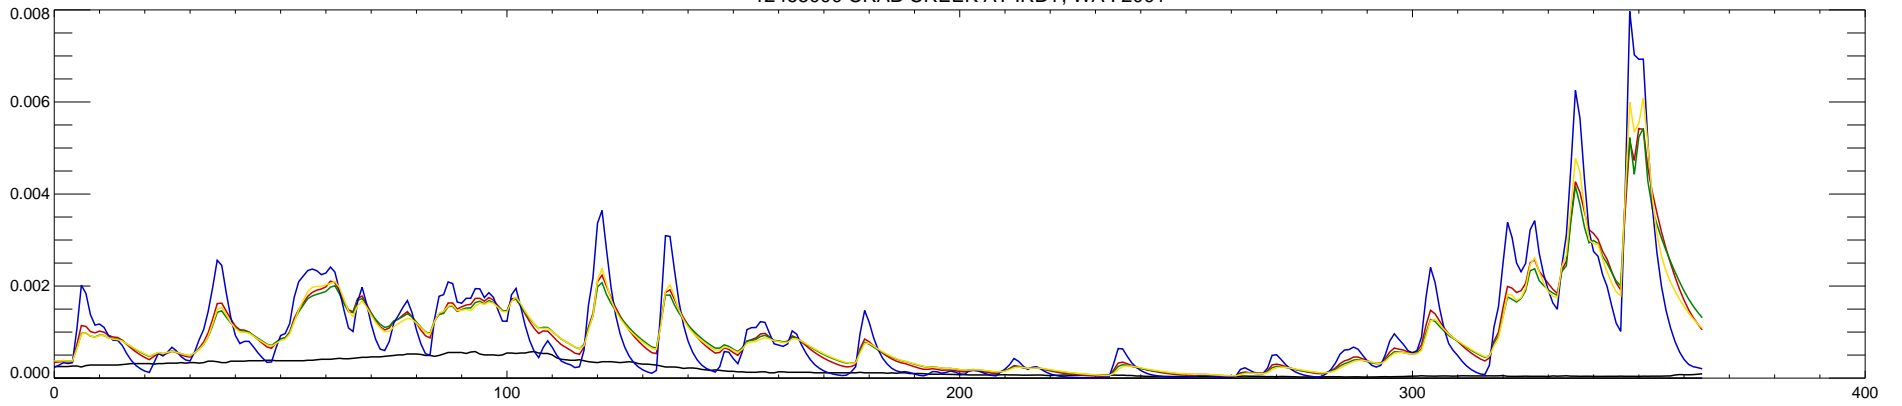

12465000 CRAB CREEK AT IRBY, WA : 1996

12465000 CRAB CREEK AT IRBY, WA : 1997

12465000 CRAB CREEK AT IRBY, WA : 1998

12465000 CRAB CREEK AT IRBY, WA : 1999

12465000 CRAB CREEK AT IRBY, WA : 2000

12465000 CRAB CREEK AT IRBY, WA : 2001