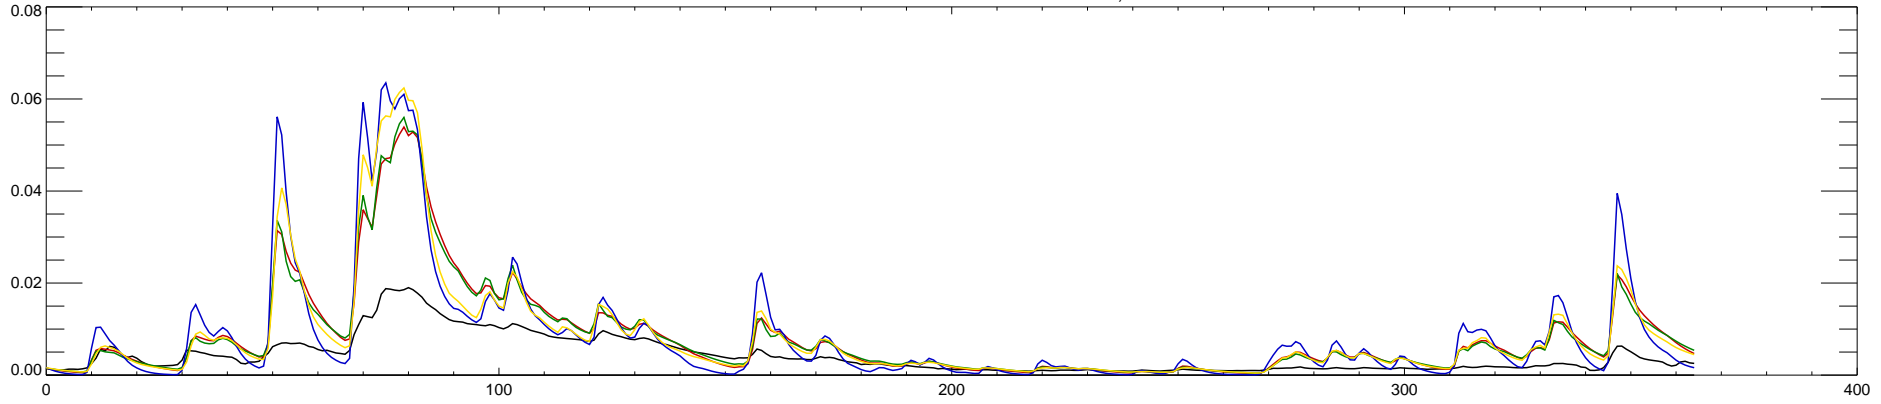

12409000 COLVILLE RIVER AT KETTLE FALLS, WA : 1996

12409000 COLVILLE RIVER AT KETTLE FALLS, WA : 1995