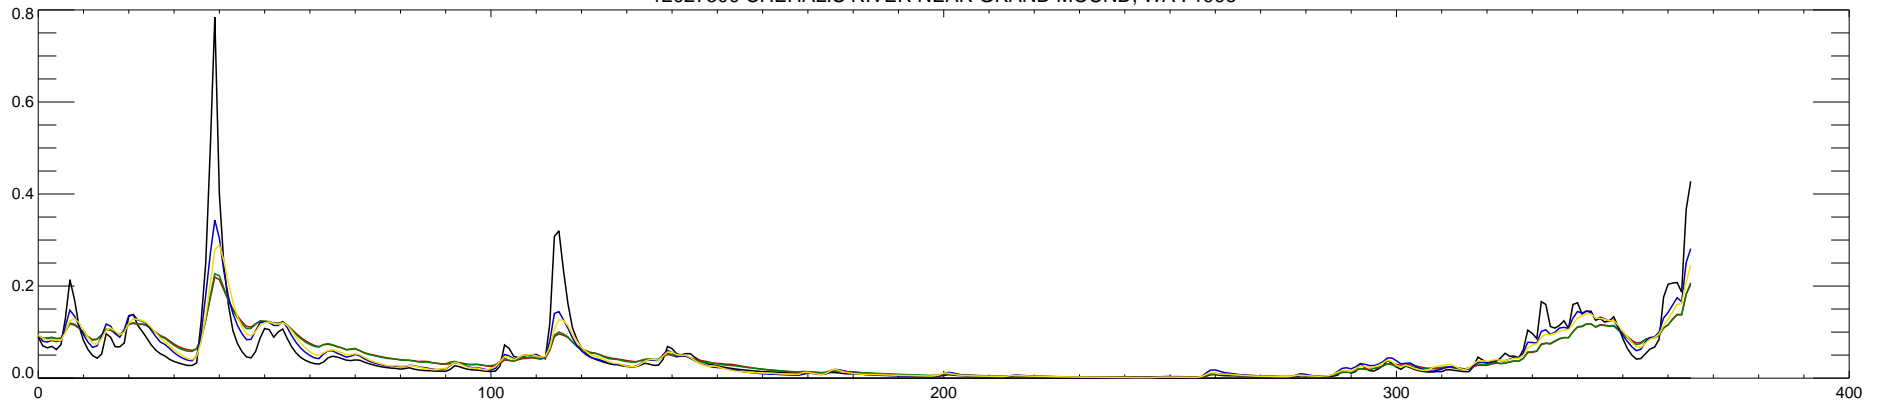

12027500 CHEHALIS RIVER NEAR GRAND MOUND, WA : 1997

12027500 CHEHALIS RIVER NEAR GRAND MOUND, WA : 1996