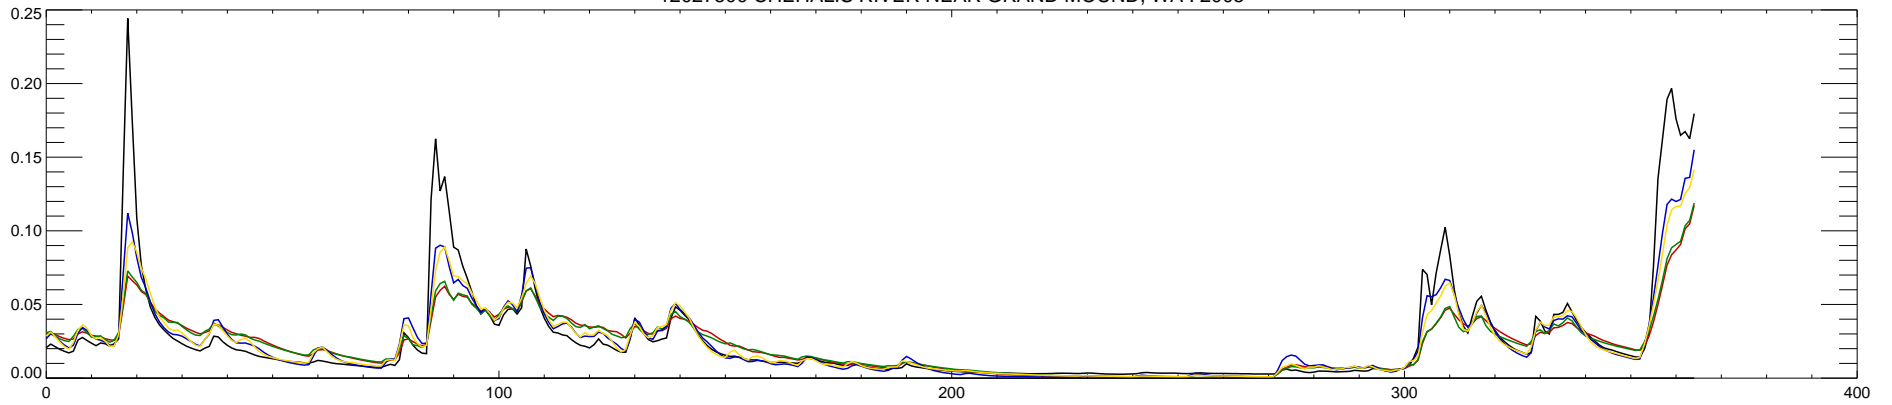

12027500 CHEHALIS RIVER NEAR GRAND MOUND, WA : 2002

12027500 CHEHALIS RIVER NEAR GRAND MOUND, WA : 2003

12027500 CHEHALIS RIVER NEAR GRAND MOUND, WA : 2004

12027500 CHEHALIS RIVER NEAR GRAND MOUND, WA : 2005