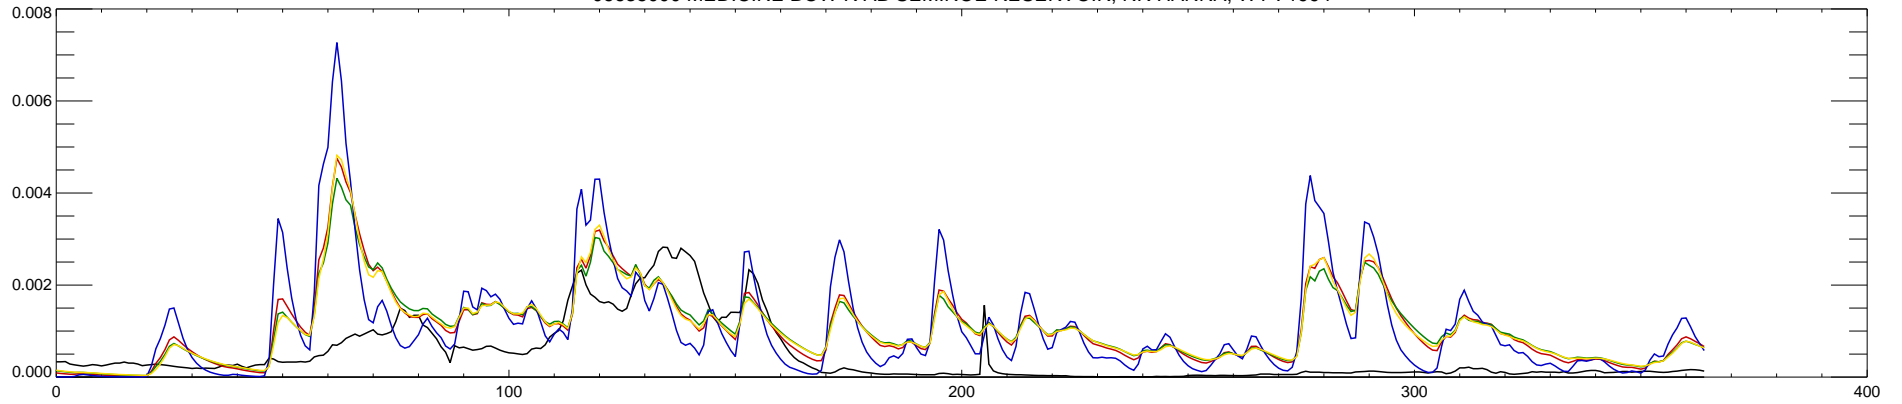

06635000 MEDICINE BOW R AB SEMINOE RESERVOIR, NR HANNA, WY : 1995

06635000 MEDICINE BOW R AB SEMINOE RESERVOIR, NR HANNA, WY : 1994