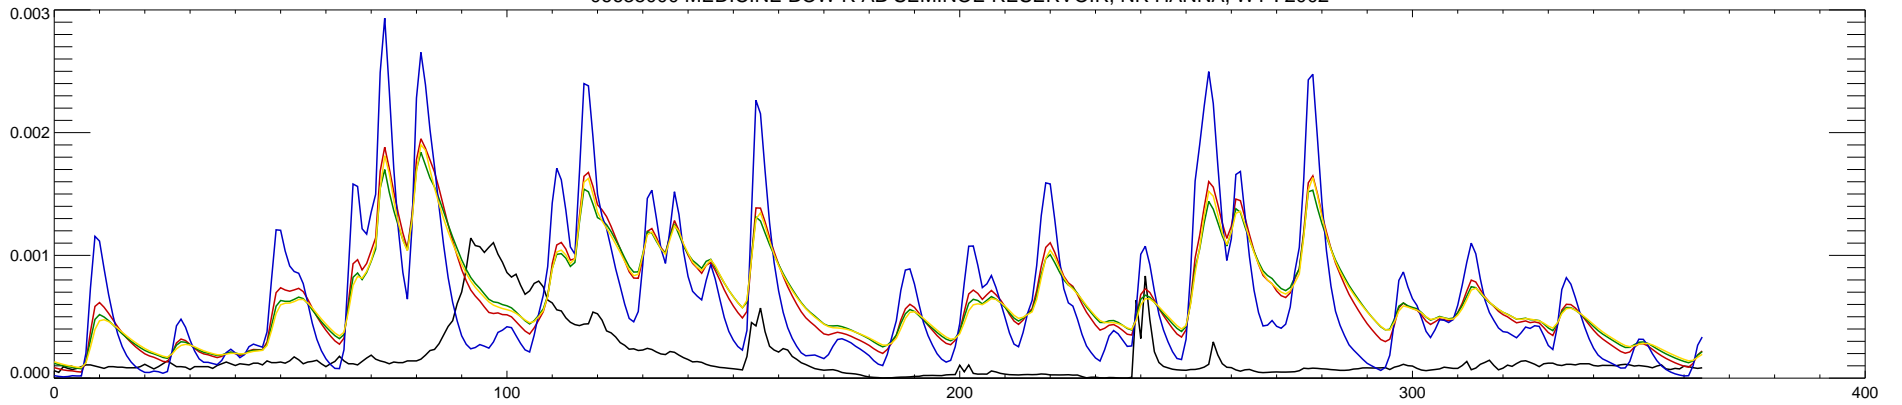

06635000 MEDICINE BOW R AB SEMINOE RESERVOIR, NR HANNA, WY : 2003

06635000 MEDICINE BOW R AB SEMINOE RESERVOIR, NR HANNA, WY : 2002