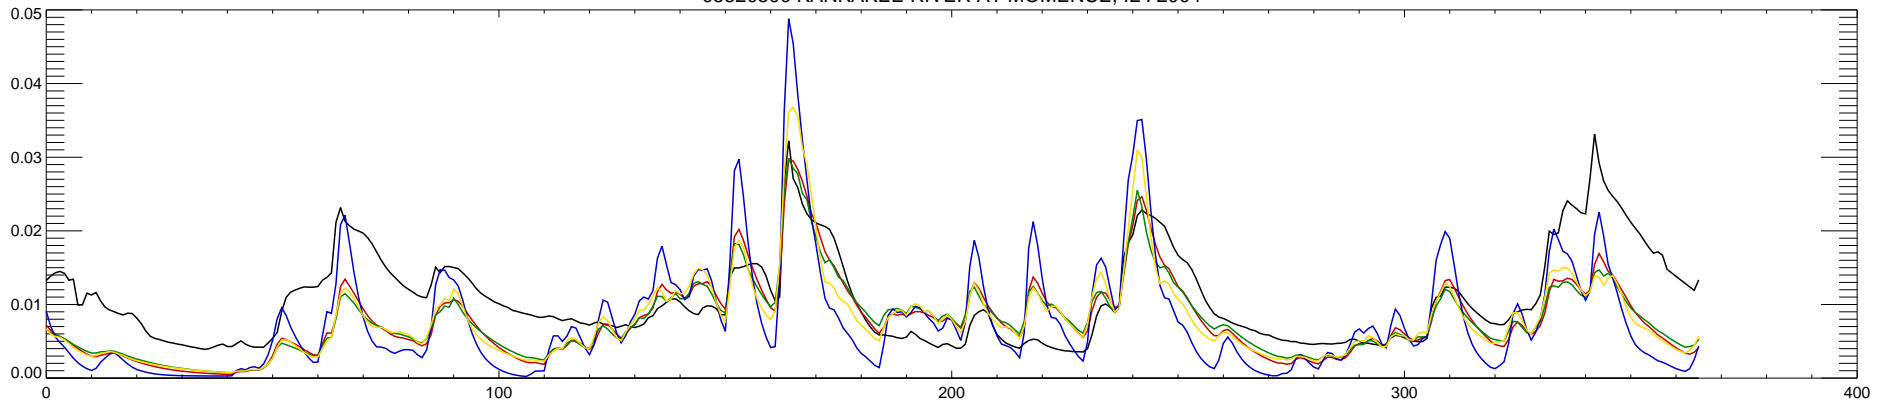

05520500 KANKAKEE RIVER AT MOMENCE, IL : 2000

05520500 KANKAKEE RIVER AT MOMENCE, IL : 2001

05520500 KANKAKEE RIVER AT MOMENCE, IL : 2002

05520500 KANKAKEE RIVER AT MOMENCE, IL : 2003

05520500 KANKAKEE RIVER AT MOMENCE, IL : 2004