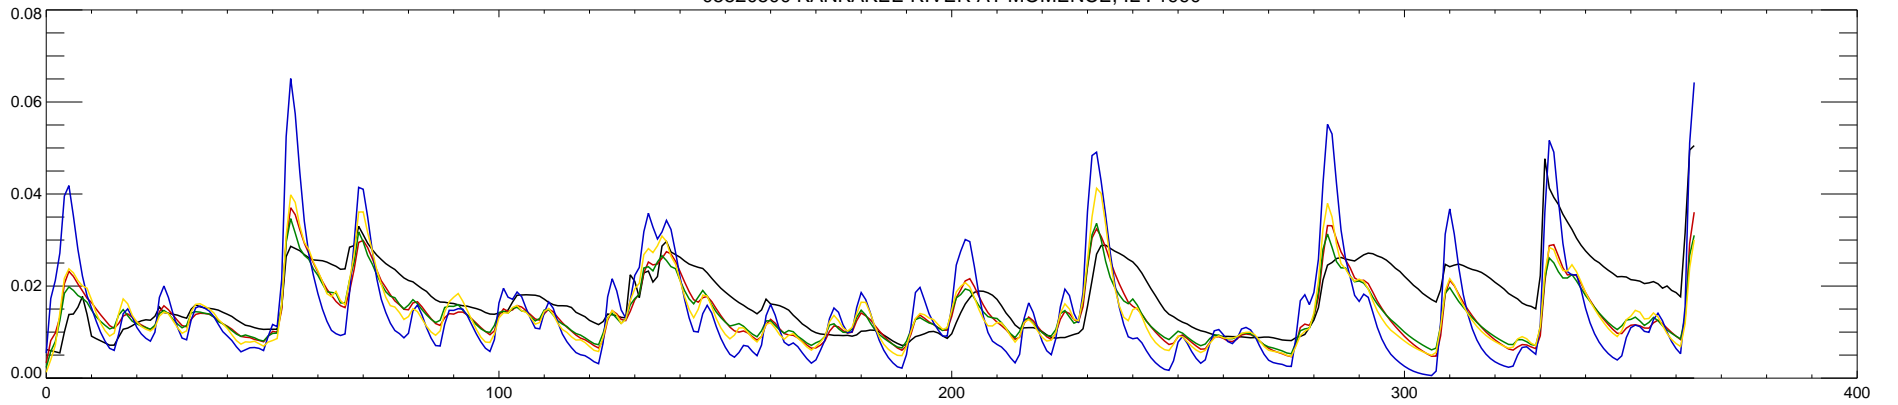

05520500 KANKAKEE RIVER AT MOMENCE, IL : 1990

05520500 KANKAKEE RIVER AT MOMENCE, IL : 1991

05520500 KANKAKEE RIVER AT MOMENCE, IL : 1992

05520500 KANKAKEE RIVER AT MOMENCE, IL : 1993

05520500 KANKAKEE RIVER AT MOMENCE, IL : 1994

05520500 KANKAKEE RIVER AT MOMENCE, IL : 1995

05520500 KANKAKEE RIVER AT MOMENCE, IL : 1996

05520500 KANKAKEE RIVER AT MOMENCE, IL : 1997

05520500 KANKAKEE RIVER AT MOMENCE, IL : 1998

05520500 KANKAKEE RIVER AT MOMENCE, IL : 1999