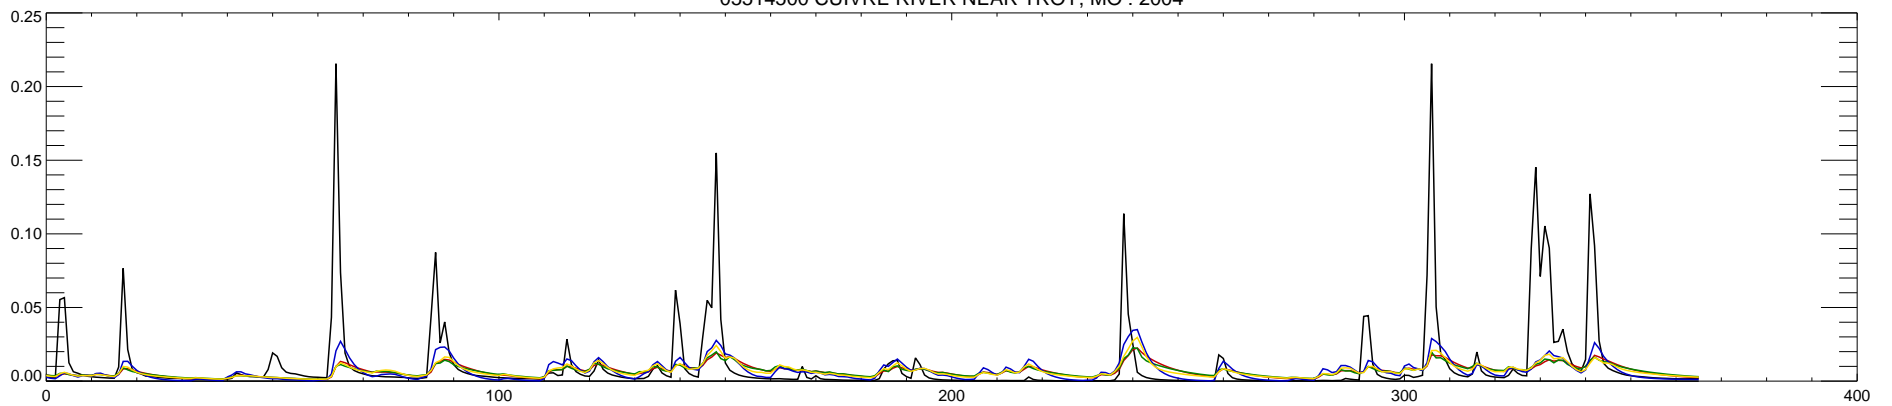

05514500 CUIVRE RIVER NEAR TROY, MO : 2000

05514500 CUIVRE RIVER NEAR TROY, MO : 2001

05514500 CUIVRE RIVER NEAR TROY, MO : 2002

05514500 CUIVRE RIVER NEAR TROY, MO : 2003

05514500 CUIVRE RIVER NEAR TROY, MO : 2004