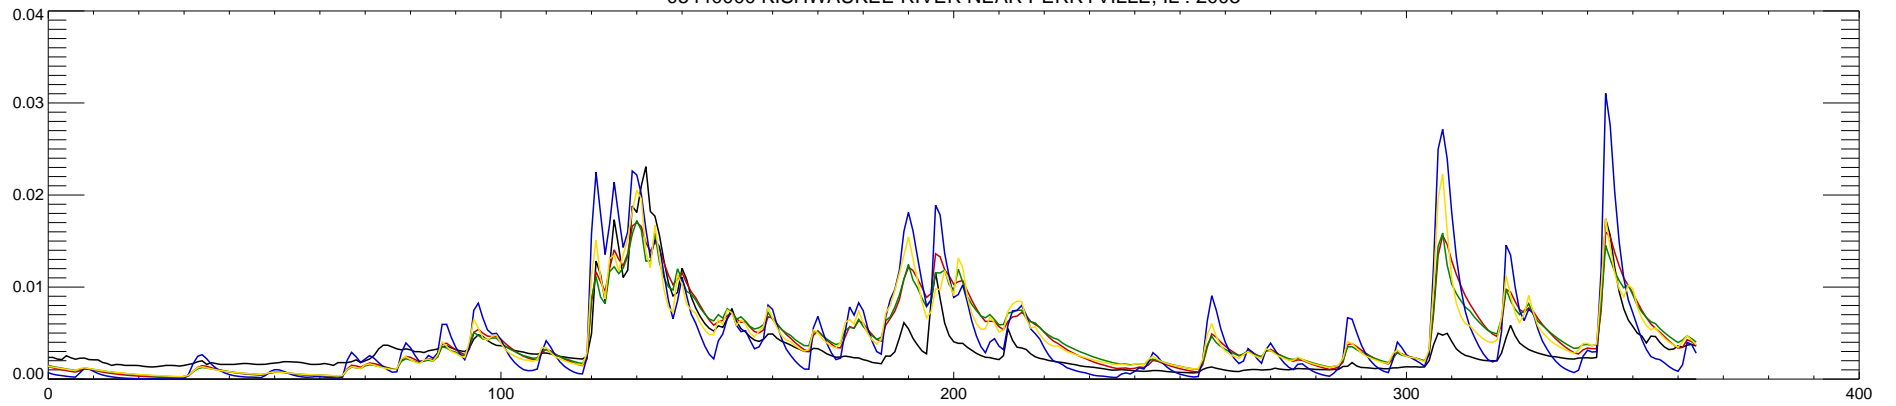

05440000 KISHWAUKEE RIVER NEAR PERRYVILLE, IL : 2004

05440000 KISHWAUKEE RIVER NEAR PERRYVILLE, IL : 2003