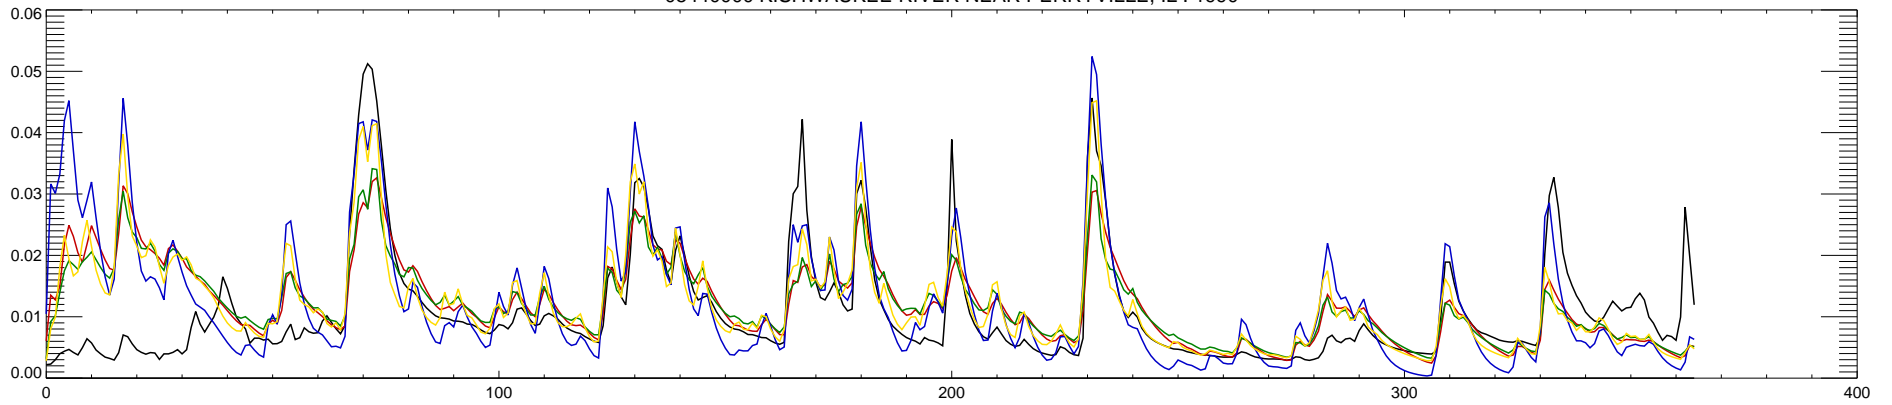

05440000 KISHWAUKEE RIVER NEAR PERRYVILLE, IL : 1990

05440000 KISHWAUKEE RIVER NEAR PERRYVILLE, IL : 1991

05440000 KISHWAUKEE RIVER NEAR PERRYVILLE, IL : 1992

05440000 KISHWAUKEE RIVER NEAR PERRYVILLE, IL : 1993

05440000 KISHWAUKEE RIVER NEAR PERRYVILLE, IL : 1994

05440000 KISHWAUKEE RIVER NEAR PERRYVILLE, IL : 1995

05440000 KISHWAUKEE RIVER NEAR PERRYVILLE, IL : 1996

05440000 KISHWAUKEE RIVER NEAR PERRYVILLE, IL : 1997