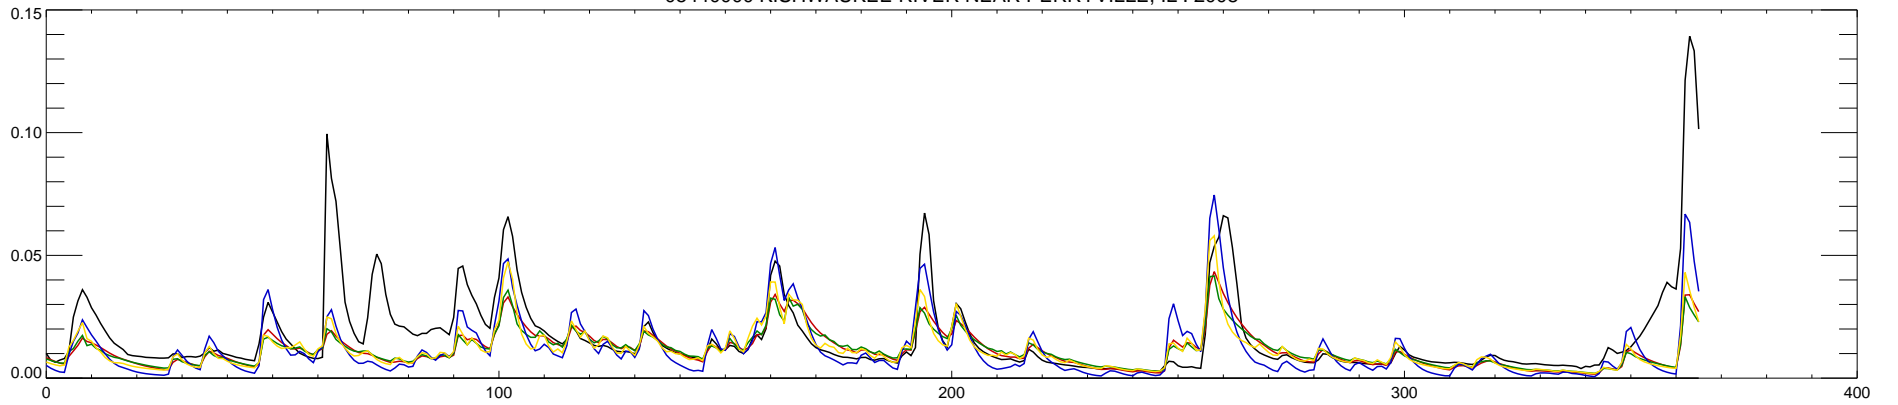

05440000 KISHWAUKEE RIVER NEAR PERRYVILLE, IL : 2009

05440000 KISHWAUKEE RIVER NEAR PERRYVILLE, IL : 2008