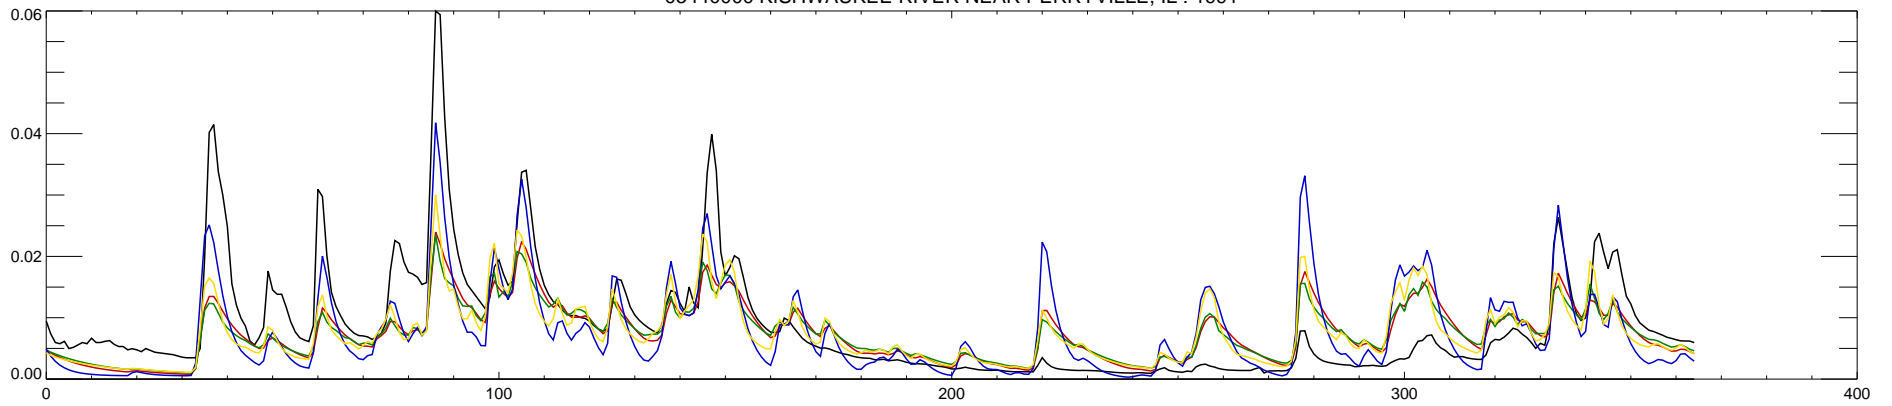

05440000 KISHWAUKEE RIVER NEAR PERRYVILLE, IL : 1990

05440000 KISHWAUKEE RIVER NEAR PERRYVILLE, IL : 1991

05440000 KISHWAUKEE RIVER NEAR PERRYVILLE, IL : 1992

05440000 KISHWAUKEE RIVER NEAR PERRYVILLE, IL : 1993

05440000 KISHWAUKEE RIVER NEAR PERRYVILLE, IL : 1994

05440000 KISHWAUKEE RIVER NEAR PERRYVILLE, IL : 1995

05440000 KISHWAUKEE RIVER NEAR PERRYVILLE, IL : 1996

05440000 KISHWAUKEE RIVER NEAR PERRYVILLE, IL : 1997