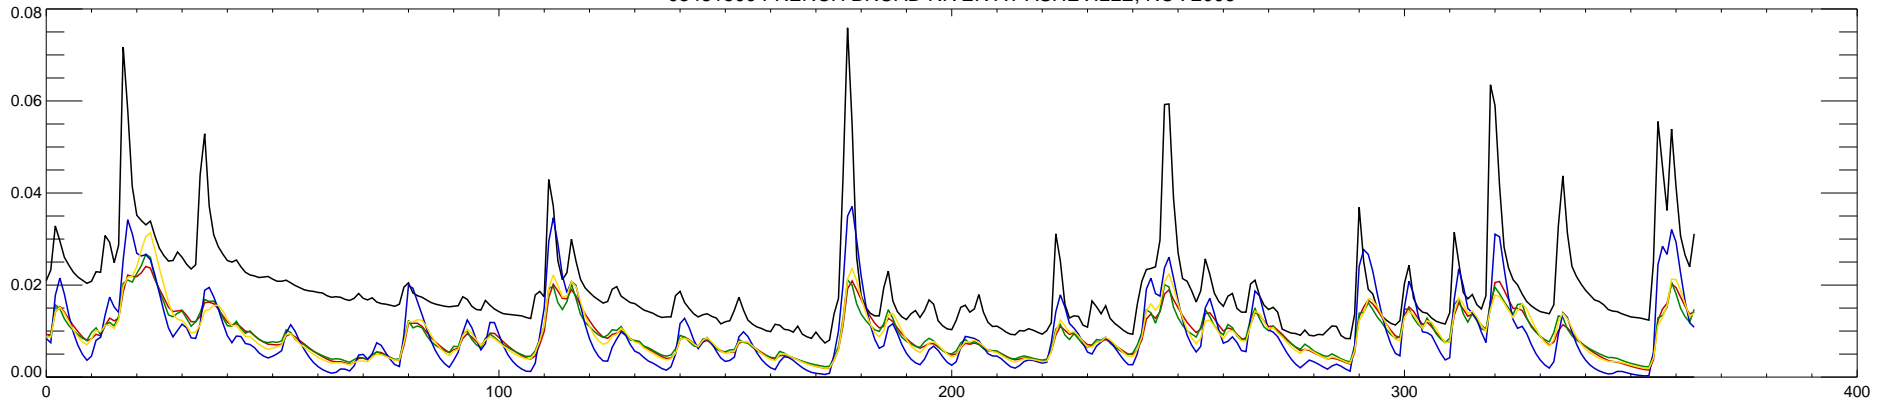

03451500 FRENCH BROAD RIVER AT ASHEVILLE, NC : 2007

03451500 FRENCH BROAD RIVER AT ASHEVILLE, NC : 2006