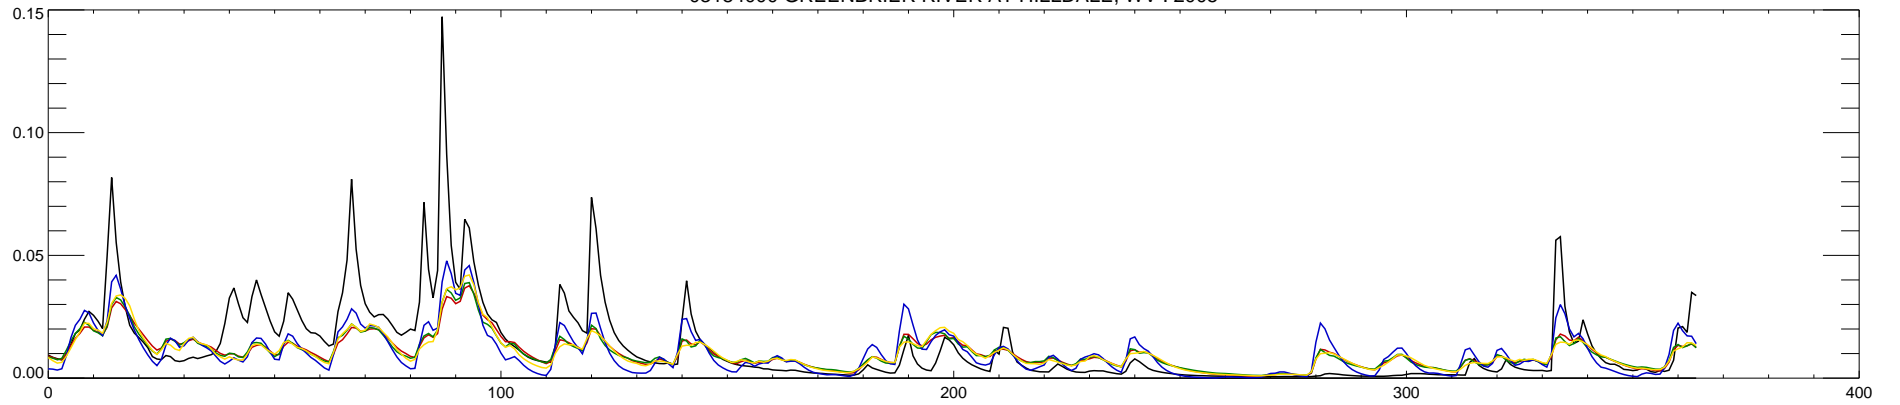

03184000 GREENBRIER RIVER AT HILLDALE, WV : 2006

03184000 GREENBRIER RIVER AT HILLDALE, WV : 2005