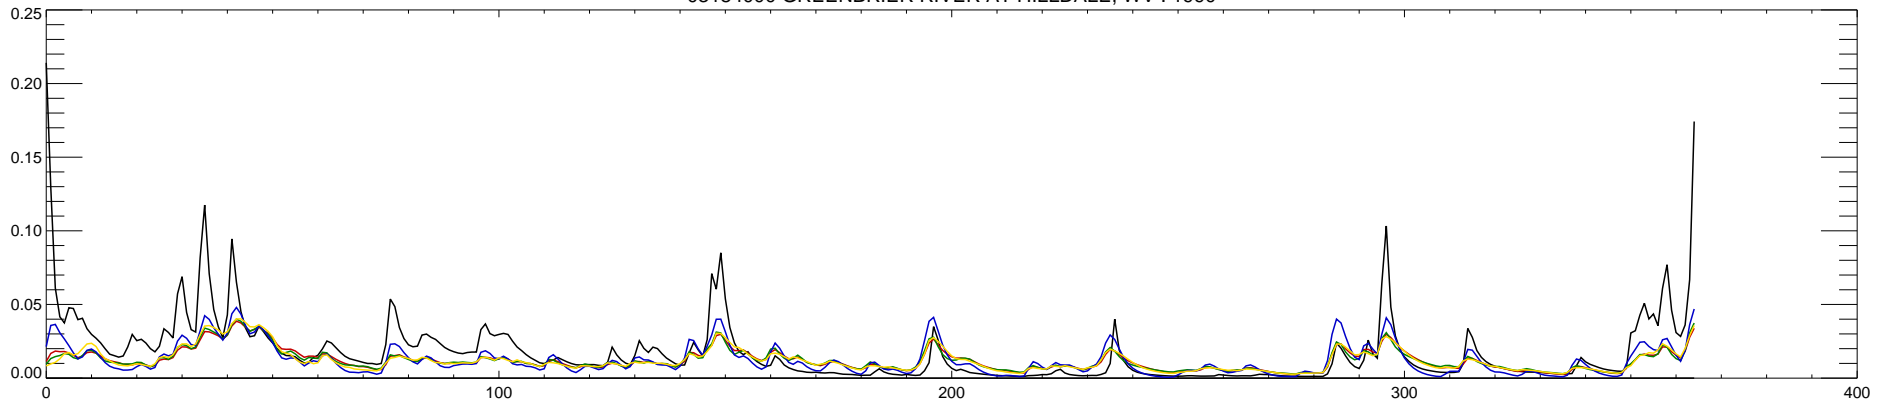

03184000 GREENBRIER RIVER AT HILLDALE, WV : 1990

03184000 GREENBRIER RIVER AT HILLDALE, WV : 1991

03184000 GREENBRIER RIVER AT HILLDALE, WV : 1992

03184000 GREENBRIER RIVER AT HILLDALE, WV : 1993

03184000 GREENBRIER RIVER AT HILLDALE, WV : 1994