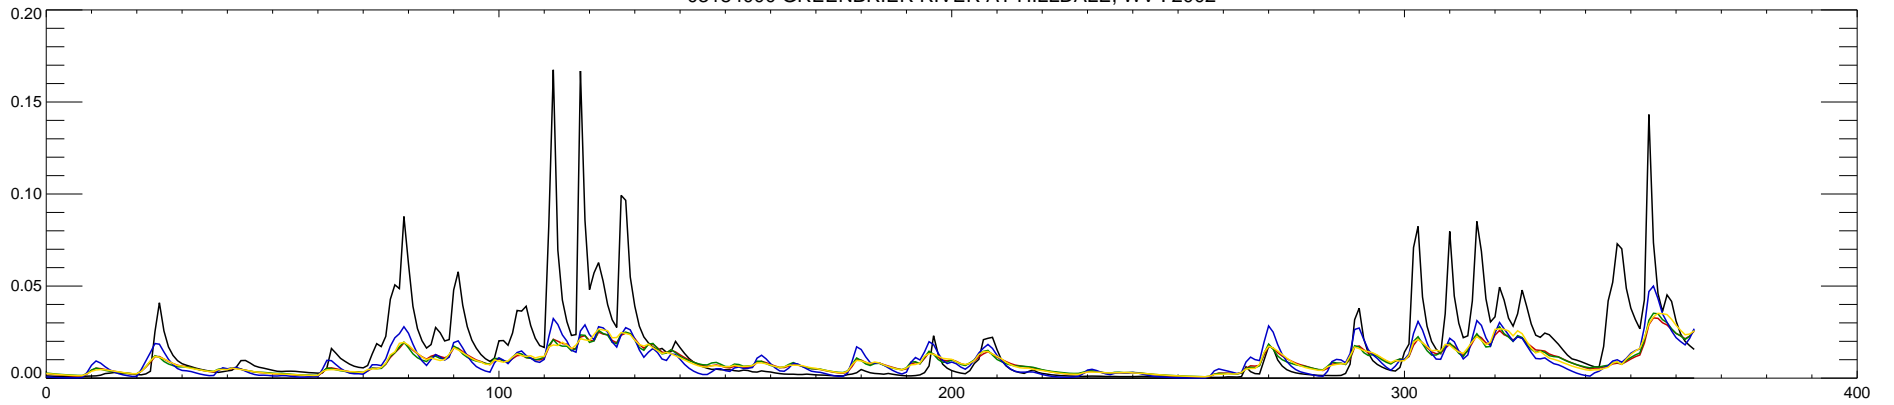

03184000 GREENBRIER RIVER AT HILLDALE, WV : 2003

03184000 GREENBRIER RIVER AT HILLDALE, WV : 2002