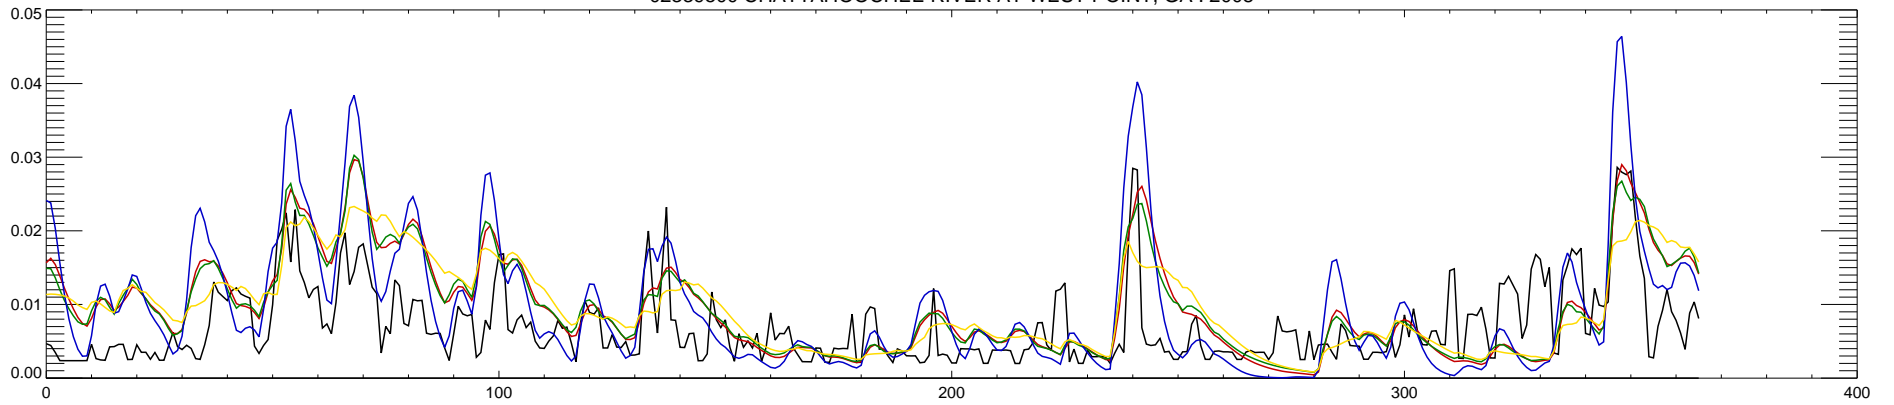

02339500 CHATTAHOOCHEE RIVER AT WEST POINT, GA : 2009

02339500 CHATTAHOOCHEE RIVER AT WEST POINT, GA : 2008