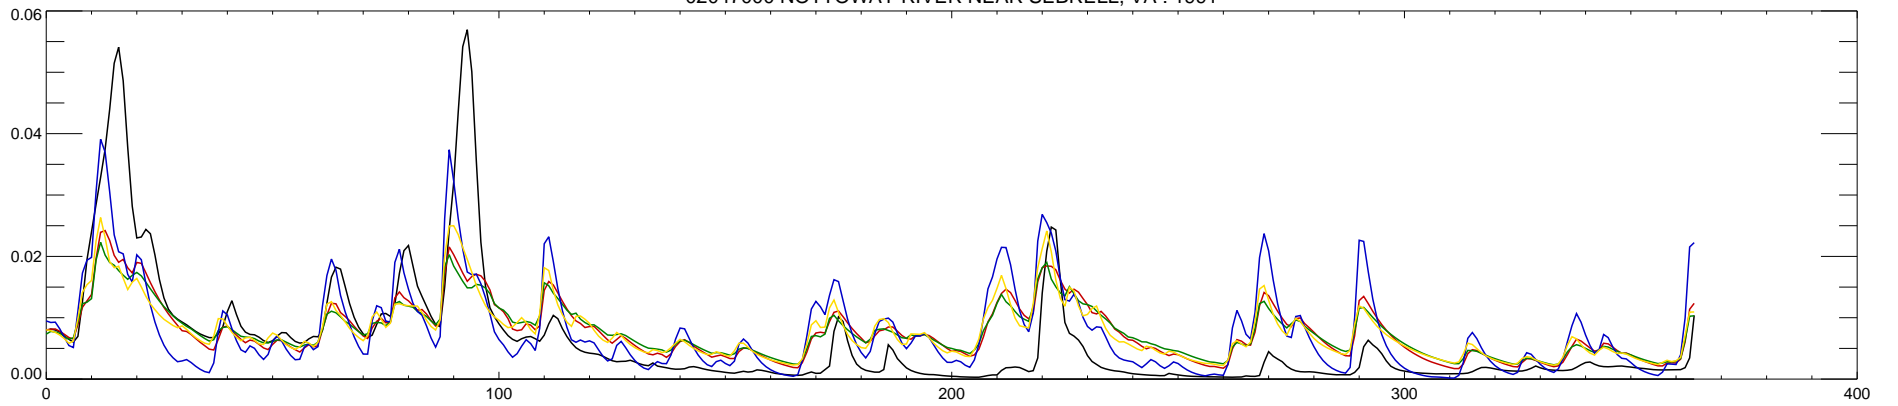

02047000 NOTTOWAY RIVER NEAR SEBRELL, VA : 1990

02047000 NOTTOWAY RIVER NEAR SEBRELL, VA : 1991

02047000 NOTTOWAY RIVER NEAR SEBRELL, VA : 1992

02047000 NOTTOWAY RIVER NEAR SEBRELL, VA : 1993

02047000 NOTTOWAY RIVER NEAR SEBRELL, VA : 1994

02047000 NOTTOWAY RIVER NEAR SEBRELL, VA : 1995

02047000 NOTTOWAY RIVER NEAR SEBRELL, VA : 1996

02047000 NOTTOWAY RIVER NEAR SEBRELL, VA : 1997

02047000 NOTTOWAY RIVER NEAR SEBRELL, VA : 1998

02047000 NOTTOWAY RIVER NEAR SEBRELL, VA : 1999

02047000 NOTTOWAY RIVER NEAR SEBRELL, VA : 2000

02047000 NOTTOWAY RIVER NEAR SEBRELL, VA : 2001

02047000 NOTTOWAY RIVER NEAR SEBRELL, VA : 2002

02047000 NOTTOWAY RIVER NEAR SEBRELL, VA : 2003

02047000 NOTTOWAY RIVER NEAR SEBRELL, VA : 2004