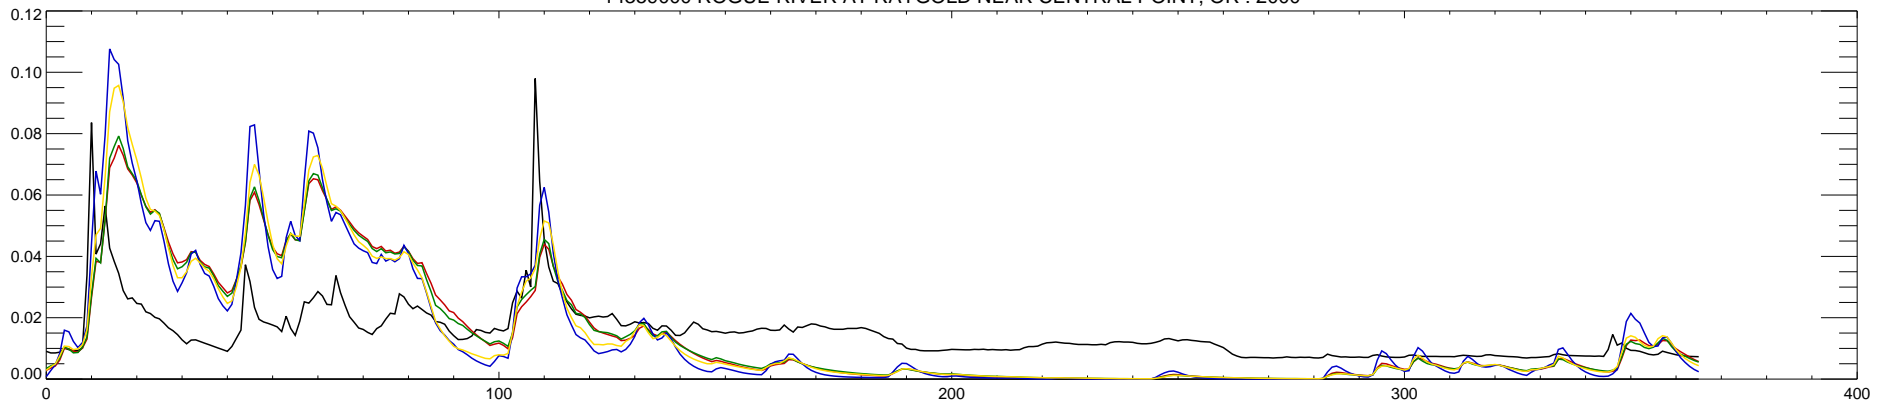

14359000 ROGUE RIVER AT RAYGOLD NEAR CENTRAL POINT, OR : 2001

14359000 ROGUE RIVER AT RAYGOLD NEAR CENTRAL POINT, OR : 2000