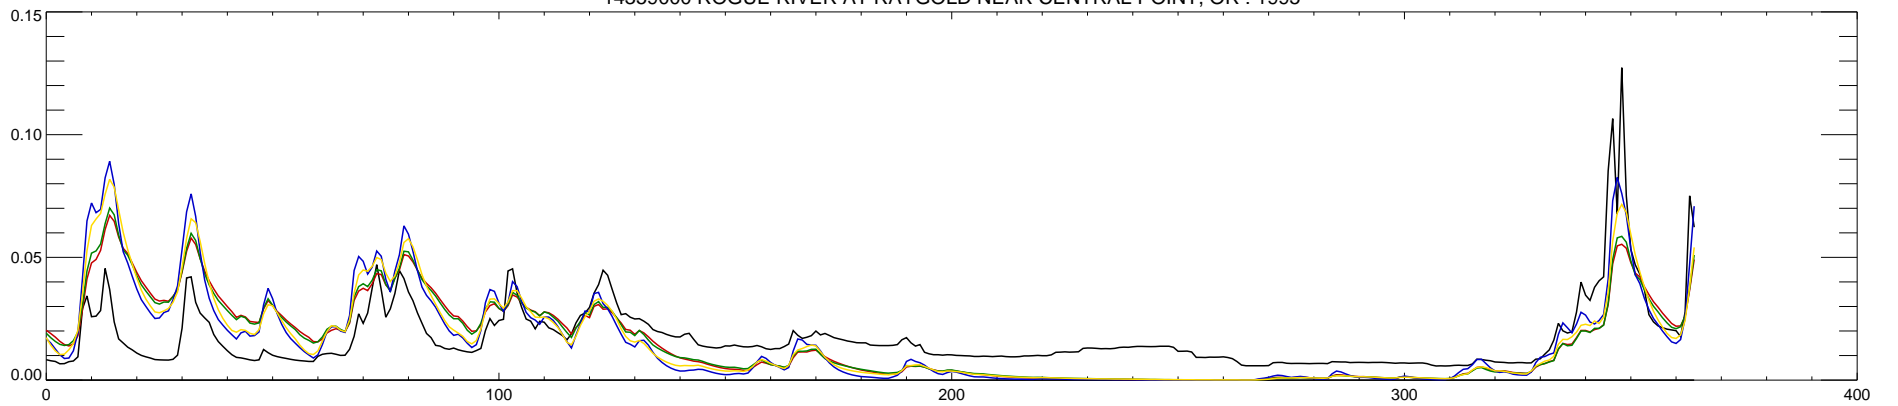

14359000 ROGUE RIVER AT RAYGOLD NEAR CENTRAL POINT, OR : 1996

14359000 ROGUE RIVER AT RAYGOLD NEAR CENTRAL POINT, OR : 1995