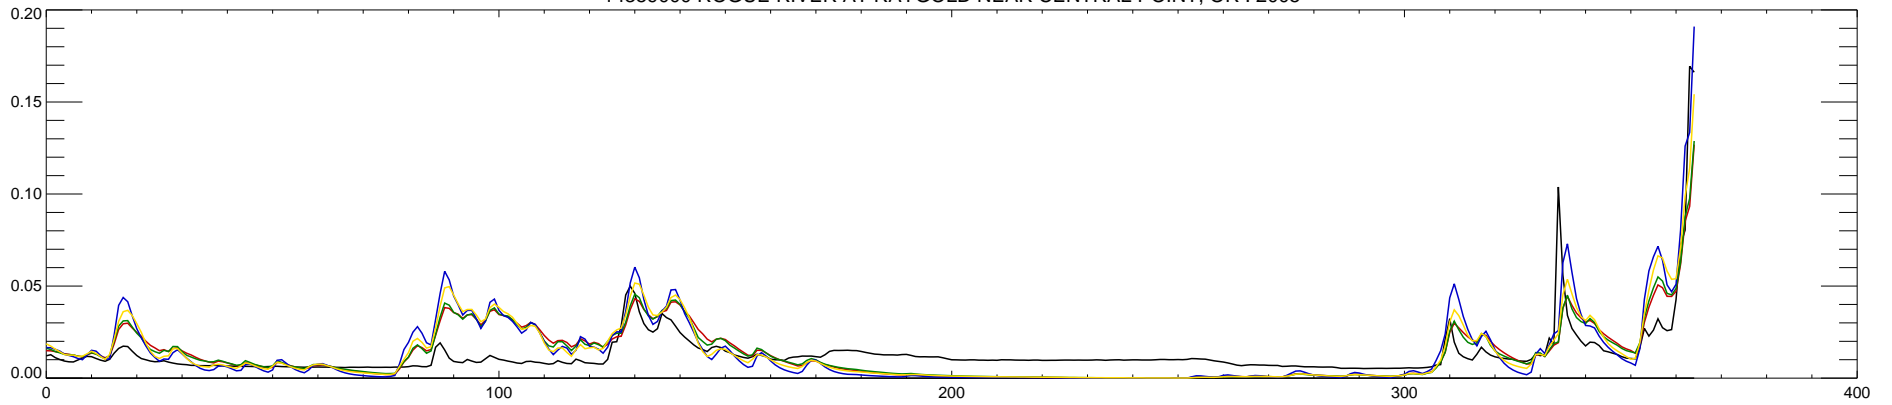

14359000 ROGUE RIVER AT RAYGOLD NEAR CENTRAL POINT, OR : 2002

14359000 ROGUE RIVER AT RAYGOLD NEAR CENTRAL POINT, OR : 2003

14359000 ROGUE RIVER AT RAYGOLD NEAR CENTRAL POINT, OR : 2004

14359000 ROGUE RIVER AT RAYGOLD NEAR CENTRAL POINT, OR : 2005