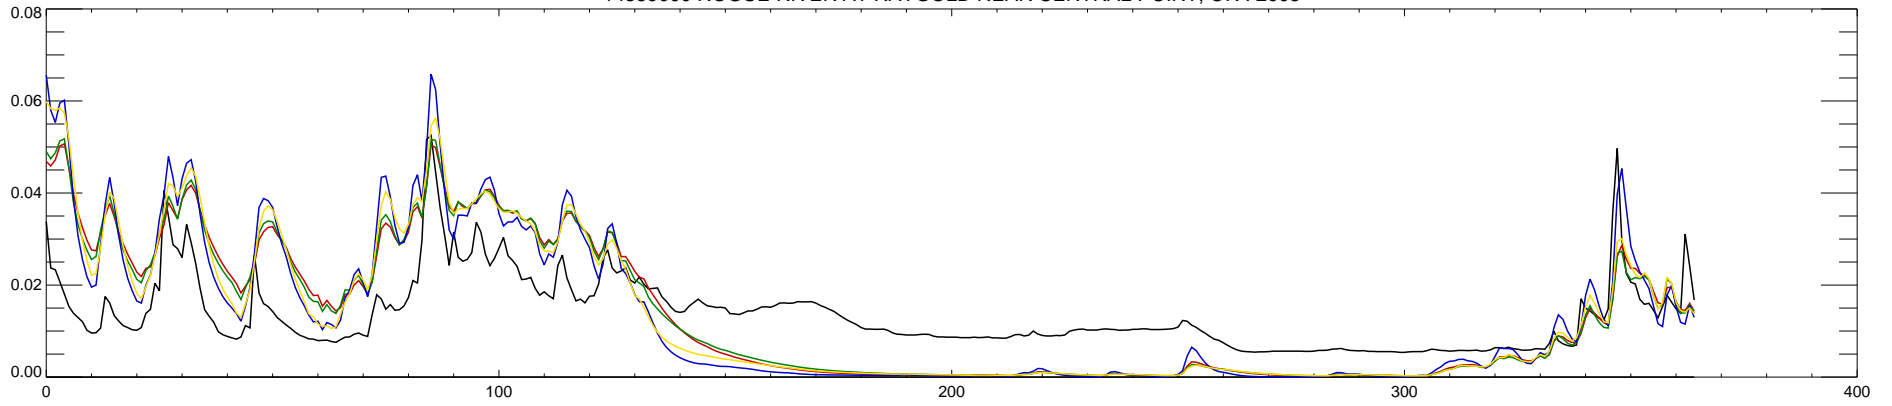

14359000 ROGUE RIVER AT RAYGOLD NEAR CENTRAL POINT, OR : 2004

14359000 ROGUE RIVER AT RAYGOLD NEAR CENTRAL POINT, OR : 2003