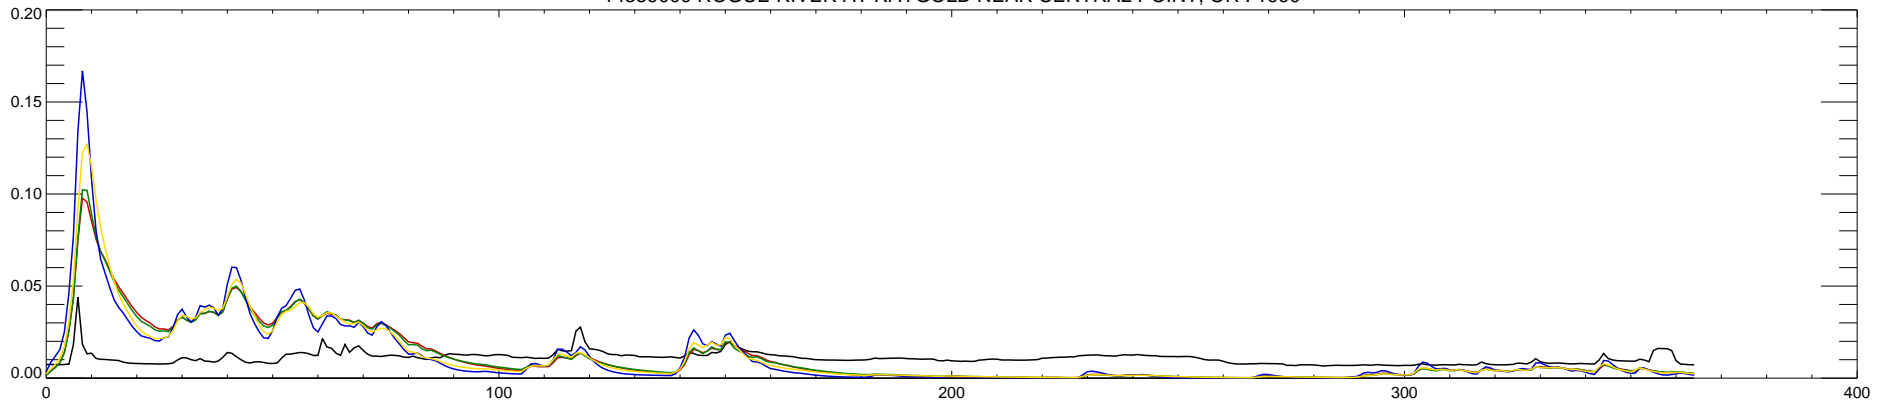

14359000 ROGUE RIVER AT RAYGOLD NEAR CENTRAL POINT, OR : 1990

14359000 ROGUE RIVER AT RAYGOLD NEAR CENTRAL POINT, OR : 1991

14359000 ROGUE RIVER AT RAYGOLD NEAR CENTRAL POINT, OR : 1992

14359000 ROGUE RIVER AT RAYGOLD NEAR CENTRAL POINT, OR : 1993