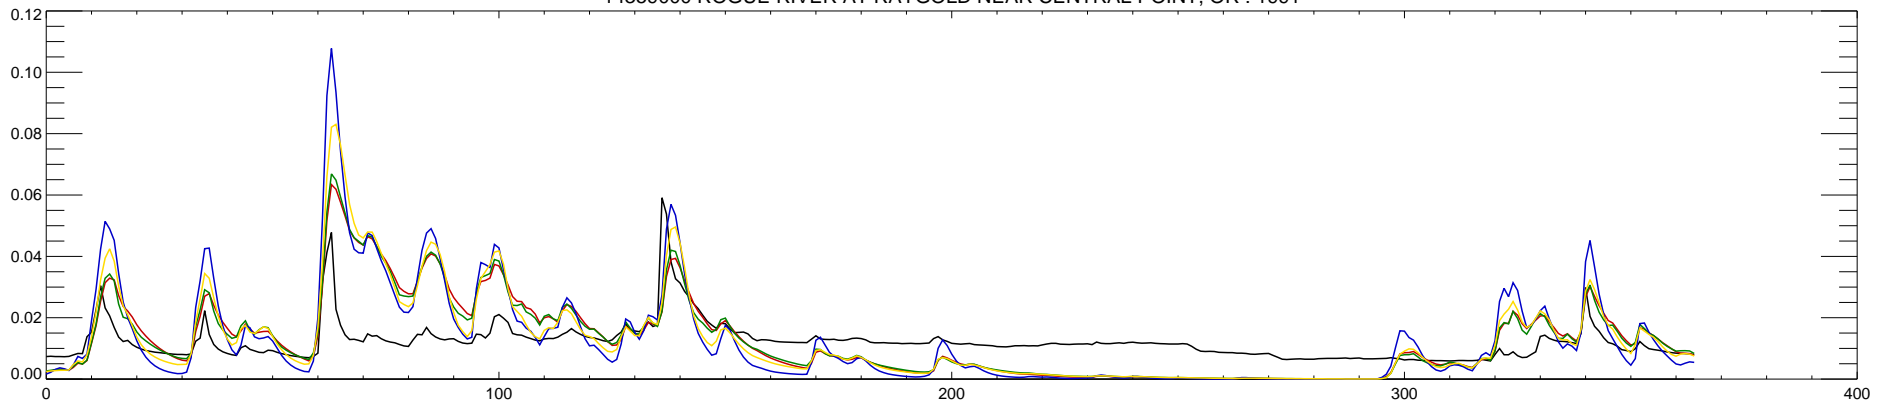

14359000 ROGUE RIVER AT RAYGOLD NEAR CENTRAL POINT, OR : 1990

14359000 ROGUE RIVER AT RAYGOLD NEAR CENTRAL POINT, OR : 1991

14359000 ROGUE RIVER AT RAYGOLD NEAR CENTRAL POINT, OR : 1992

14359000 ROGUE RIVER AT RAYGOLD NEAR CENTRAL POINT, OR : 1993