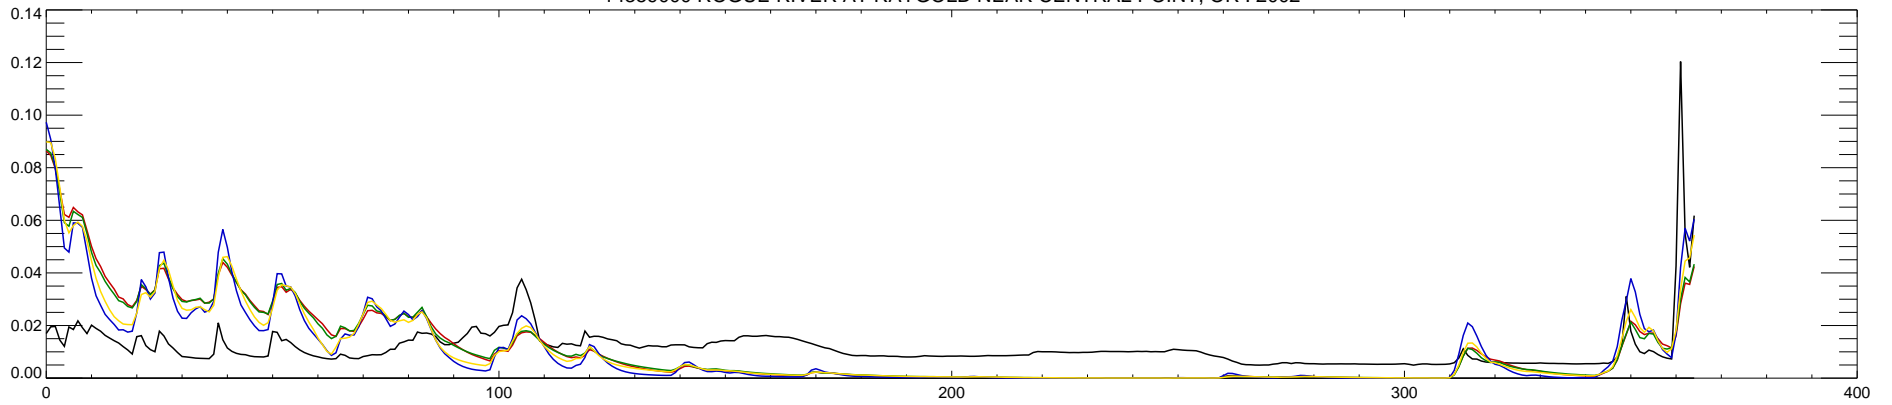

14359000 ROGUE RIVER AT RAYGOLD NEAR CENTRAL POINT, OR : 2003

14359000 ROGUE RIVER AT RAYGOLD NEAR CENTRAL POINT, OR : 2002