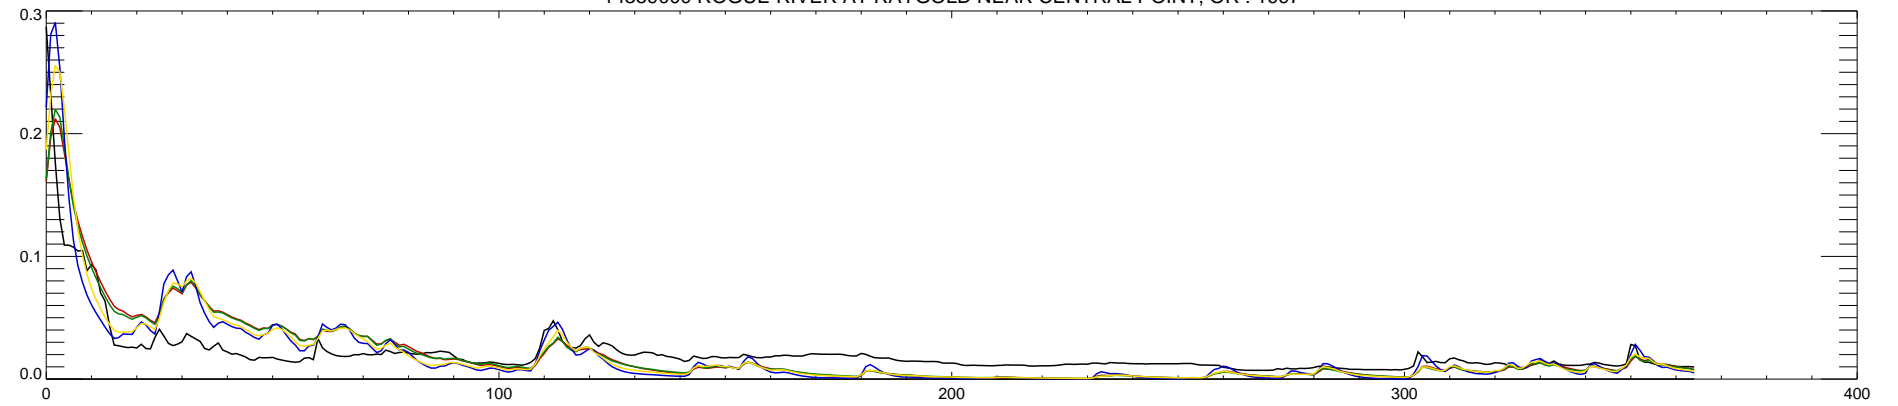

14359000 ROGUE RIVER AT RAYGOLD NEAR CENTRAL POINT, OR : 1994

14359000 ROGUE RIVER AT RAYGOLD NEAR CENTRAL POINT, OR : 1995

14359000 ROGUE RIVER AT RAYGOLD NEAR CENTRAL POINT, OR : 1996

14359000 ROGUE RIVER AT RAYGOLD NEAR CENTRAL POINT, OR : 1997