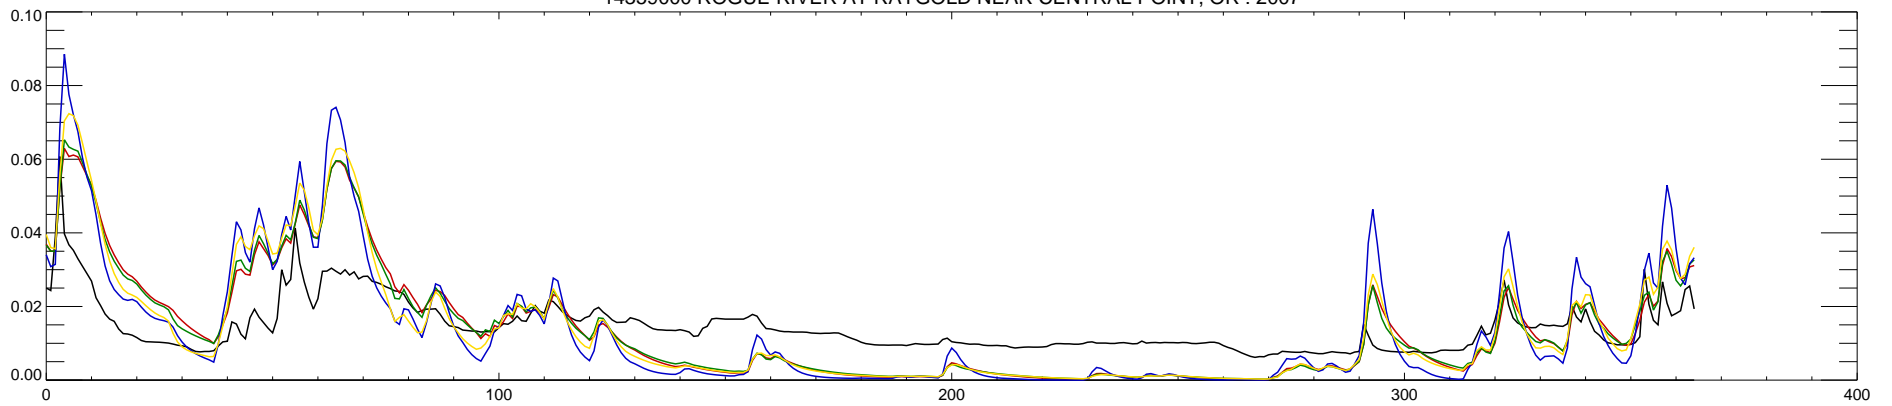

14359000 ROGUE RIVER AT RAYGOLD NEAR CENTRAL POINT, OR : 2008

14359000 ROGUE RIVER AT RAYGOLD NEAR CENTRAL POINT, OR : 2007