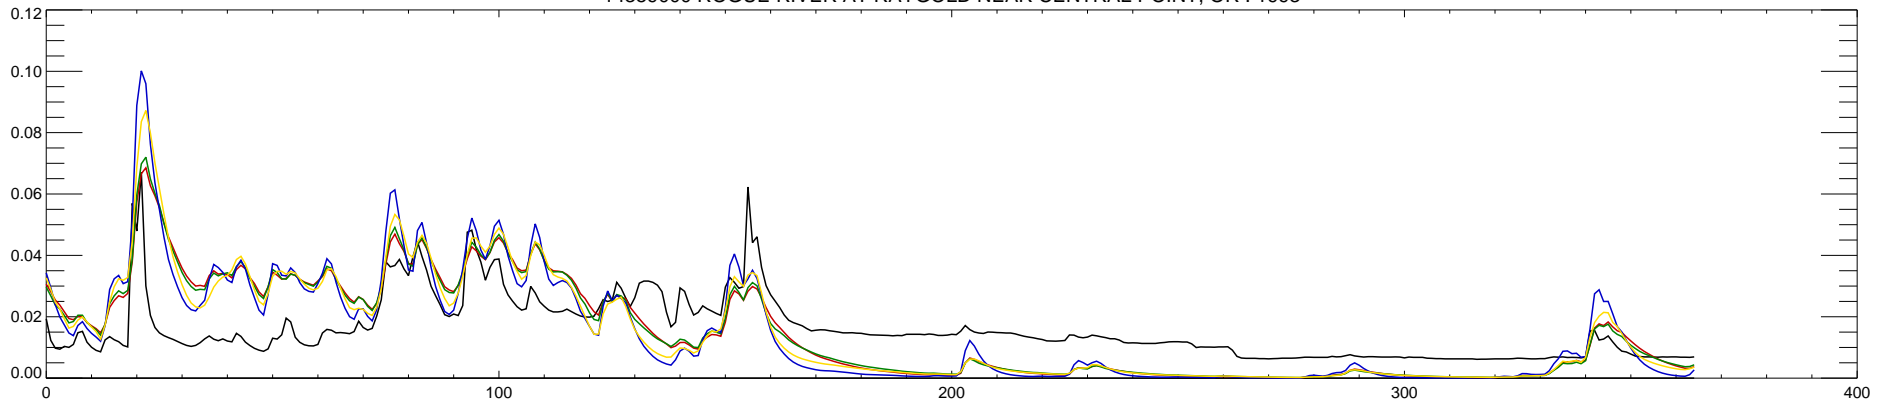

14359000 ROGUE RIVER AT RAYGOLD NEAR CENTRAL POINT, OR : 1990

14359000 ROGUE RIVER AT RAYGOLD NEAR CENTRAL POINT, OR : 1991

14359000 ROGUE RIVER AT RAYGOLD NEAR CENTRAL POINT, OR : 1992

14359000 ROGUE RIVER AT RAYGOLD NEAR CENTRAL POINT, OR : 1993