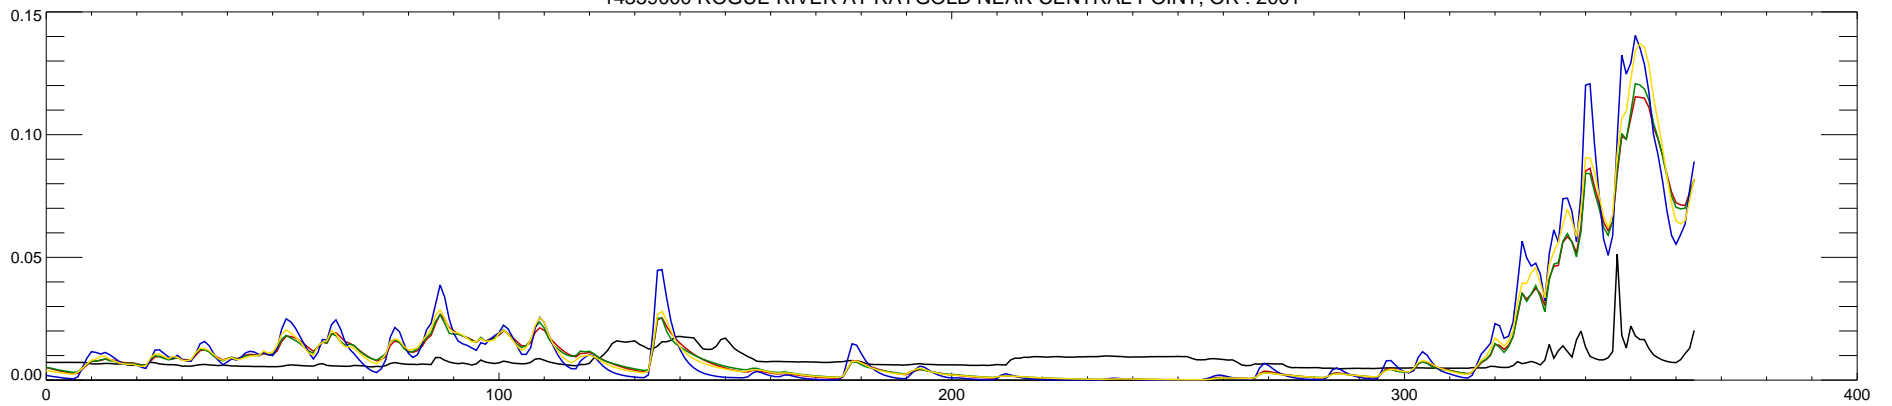

14359000 ROGUE RIVER AT RAYGOLD NEAR CENTRAL POINT, OR : 1998

14359000 ROGUE RIVER AT RAYGOLD NEAR CENTRAL POINT, OR : 1999

14359000 ROGUE RIVER AT RAYGOLD NEAR CENTRAL POINT, OR : 2000

14359000 ROGUE RIVER AT RAYGOLD NEAR CENTRAL POINT, OR : 2001