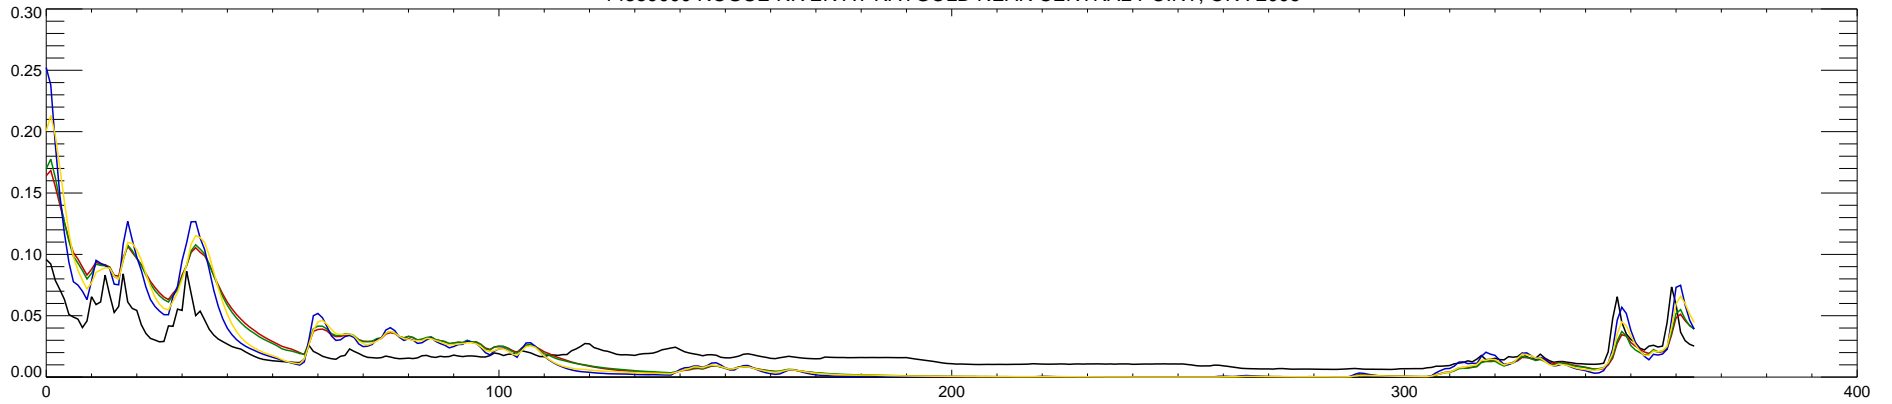

14359000 ROGUE RIVER AT RAYGOLD NEAR CENTRAL POINT, OR : 2007

14359000 ROGUE RIVER AT RAYGOLD NEAR CENTRAL POINT, OR : 2006