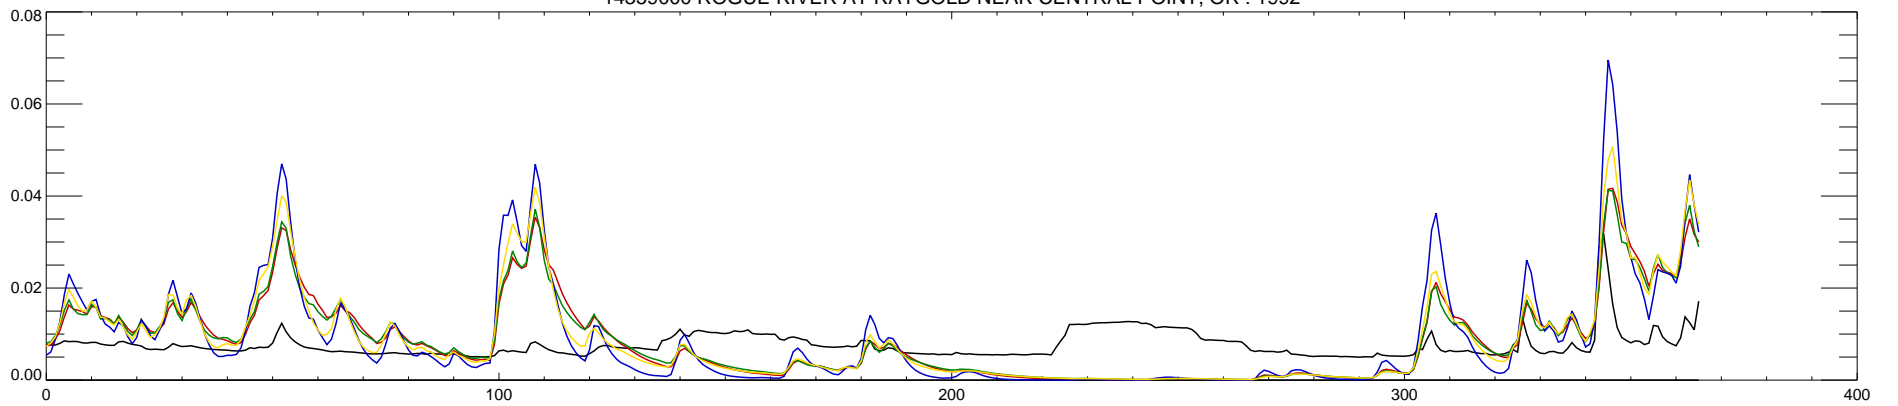

14359000 ROGUE RIVER AT RAYGOLD NEAR CENTRAL POINT, OR : 1990

14359000 ROGUE RIVER AT RAYGOLD NEAR CENTRAL POINT, OR : 1991

14359000 ROGUE RIVER AT RAYGOLD NEAR CENTRAL POINT, OR : 1992

14359000 ROGUE RIVER AT RAYGOLD NEAR CENTRAL POINT, OR : 1993