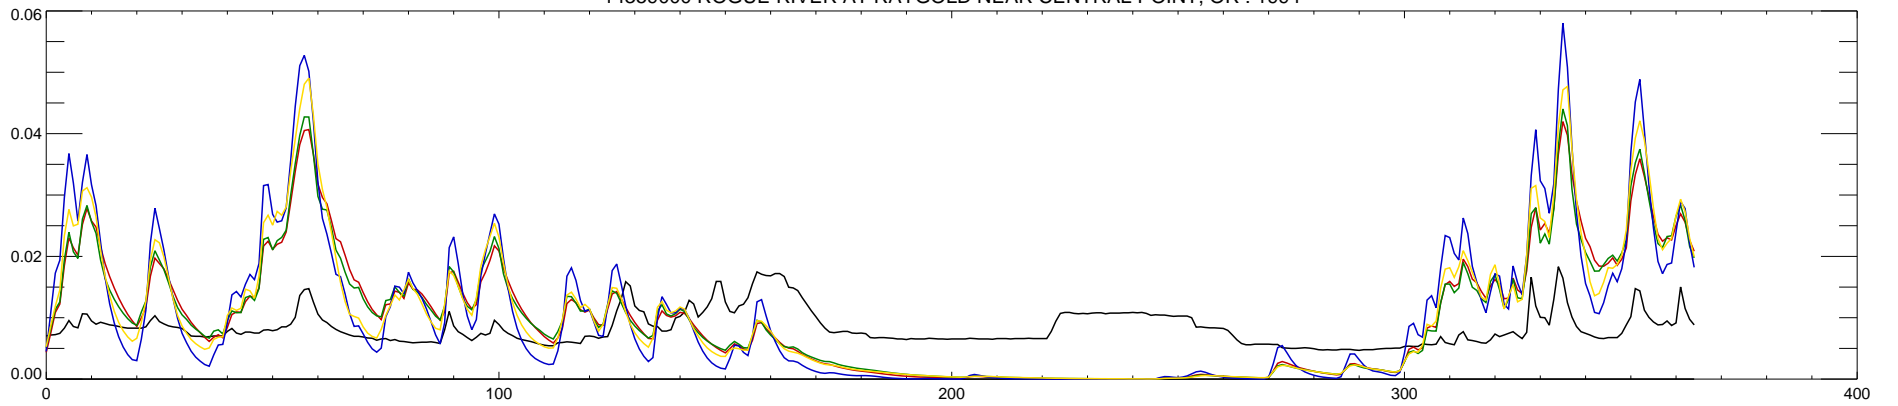

14359000 ROGUE RIVER AT RAYGOLD NEAR CENTRAL POINT, OR : 1995

14359000 ROGUE RIVER AT RAYGOLD NEAR CENTRAL POINT, OR : 1994