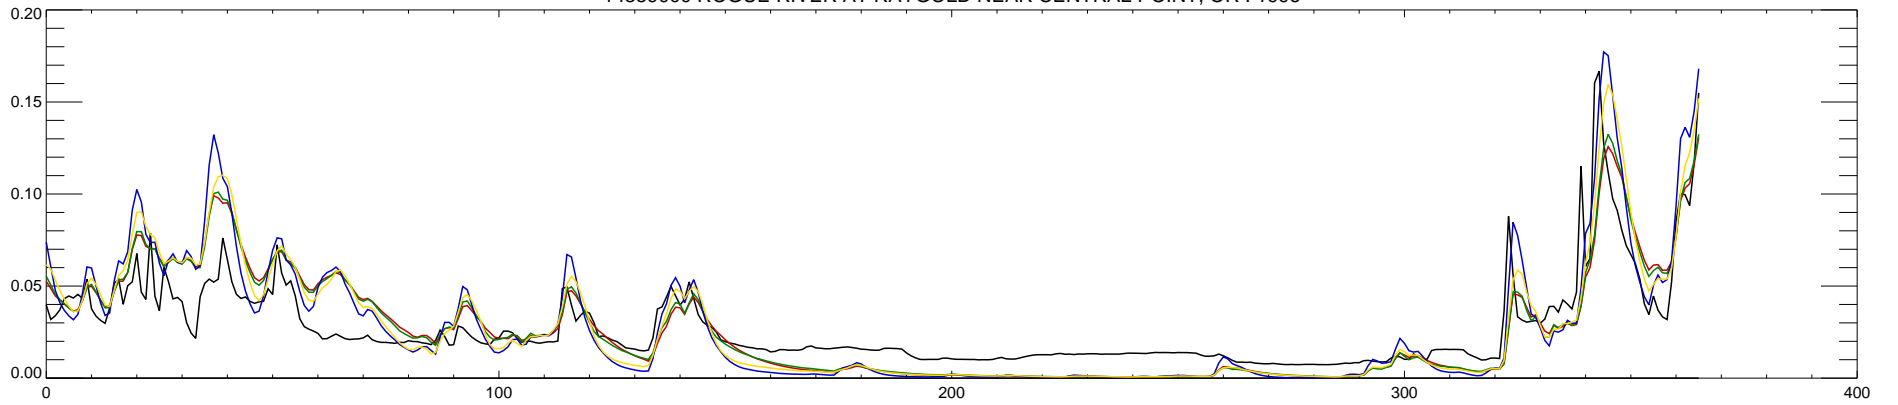

14359000 ROGUE RIVER AT RAYGOLD NEAR CENTRAL POINT, OR : 1997

14359000 ROGUE RIVER AT RAYGOLD NEAR CENTRAL POINT, OR : 1996