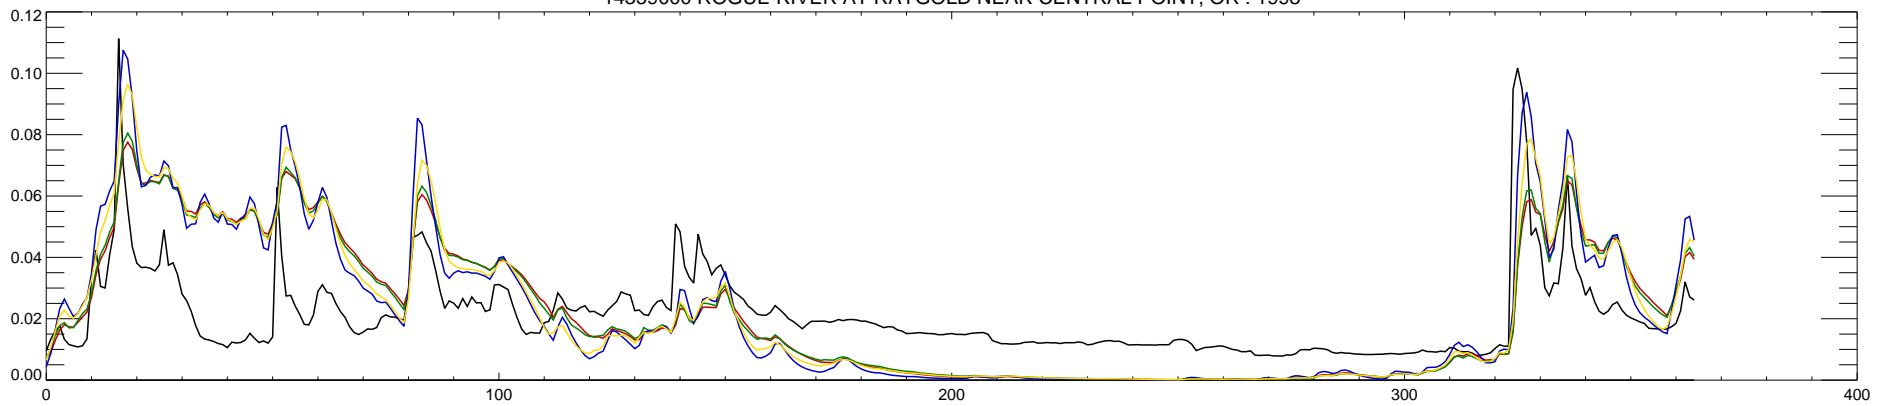

14359000 ROGUE RIVER AT RAYGOLD NEAR CENTRAL POINT, OR : 1999

14359000 ROGUE RIVER AT RAYGOLD NEAR CENTRAL POINT, OR : 1998