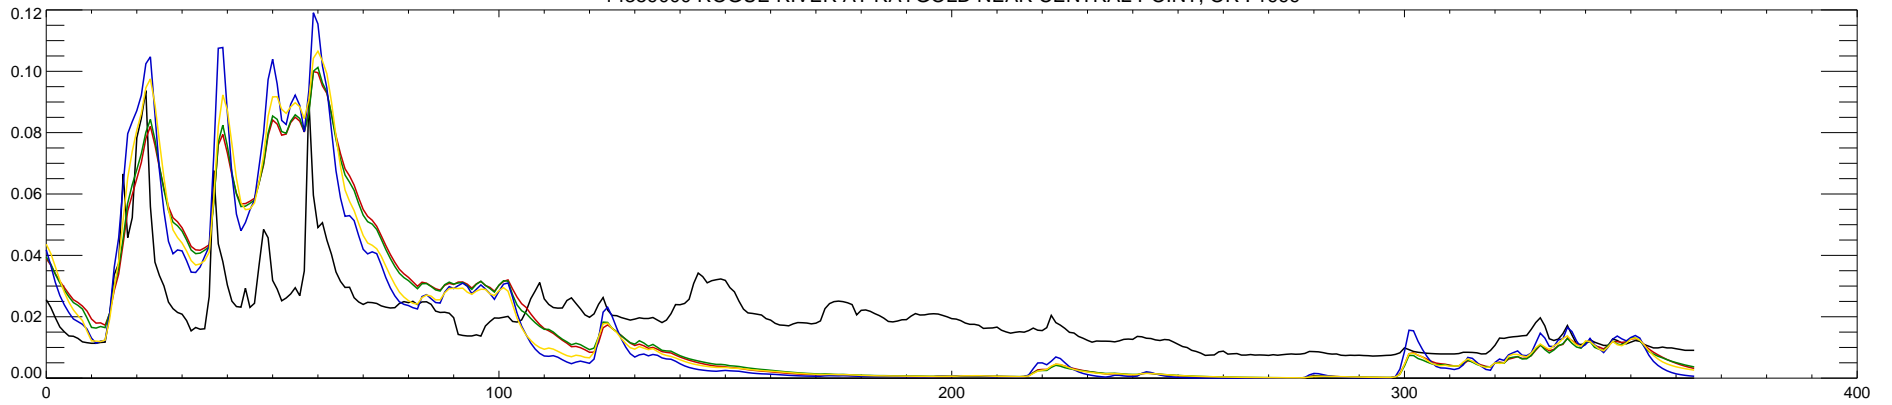

14359000 ROGUE RIVER AT RAYGOLD NEAR CENTRAL POINT, OR : 2000

14359000 ROGUE RIVER AT RAYGOLD NEAR CENTRAL POINT, OR : 1999