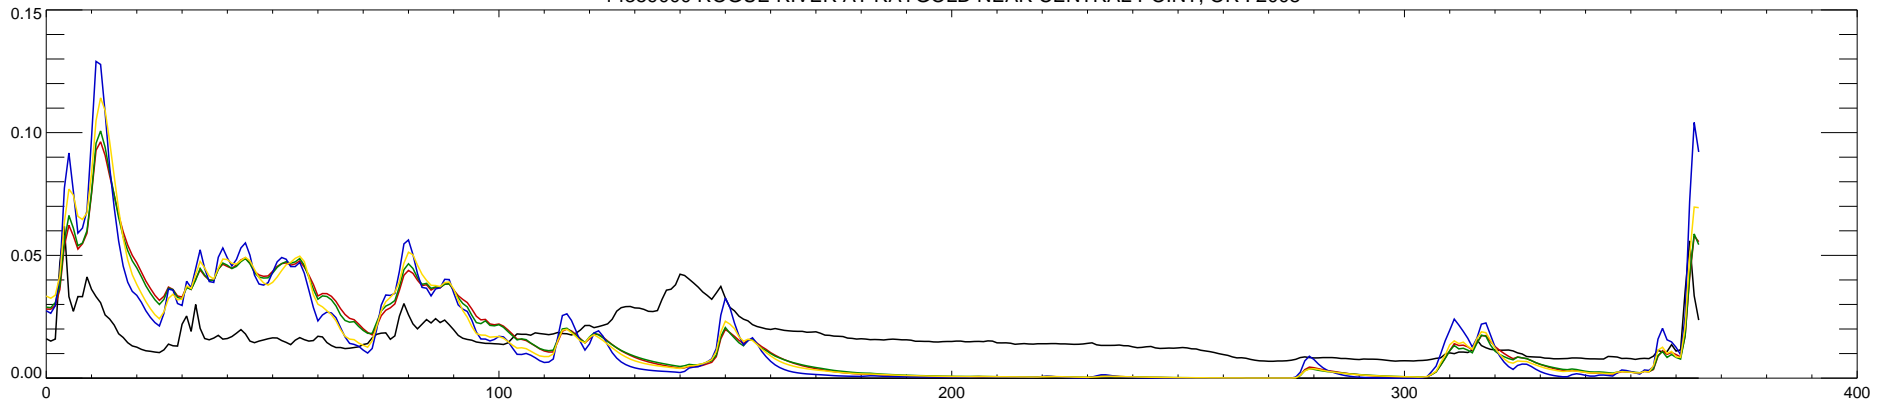

14359000 ROGUE RIVER AT RAYGOLD NEAR CENTRAL POINT, OR : 2009

14359000 ROGUE RIVER AT RAYGOLD NEAR CENTRAL POINT, OR : 2008