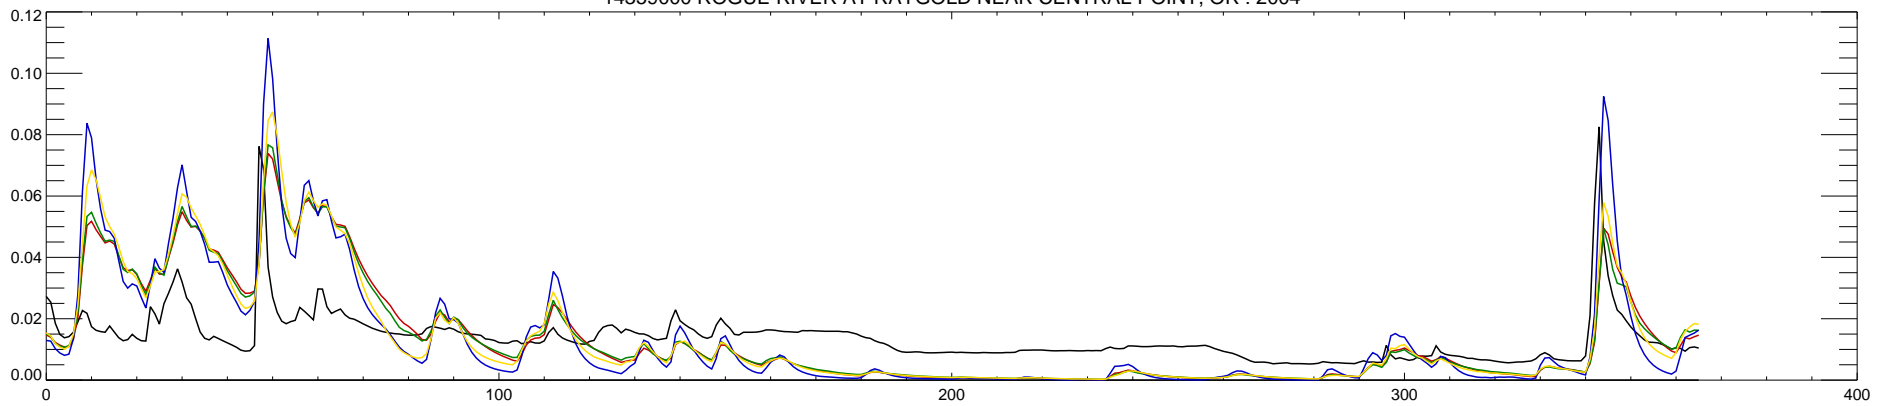

14359000 ROGUE RIVER AT RAYGOLD NEAR CENTRAL POINT, OR : 2005

14359000 ROGUE RIVER AT RAYGOLD NEAR CENTRAL POINT, OR : 2004