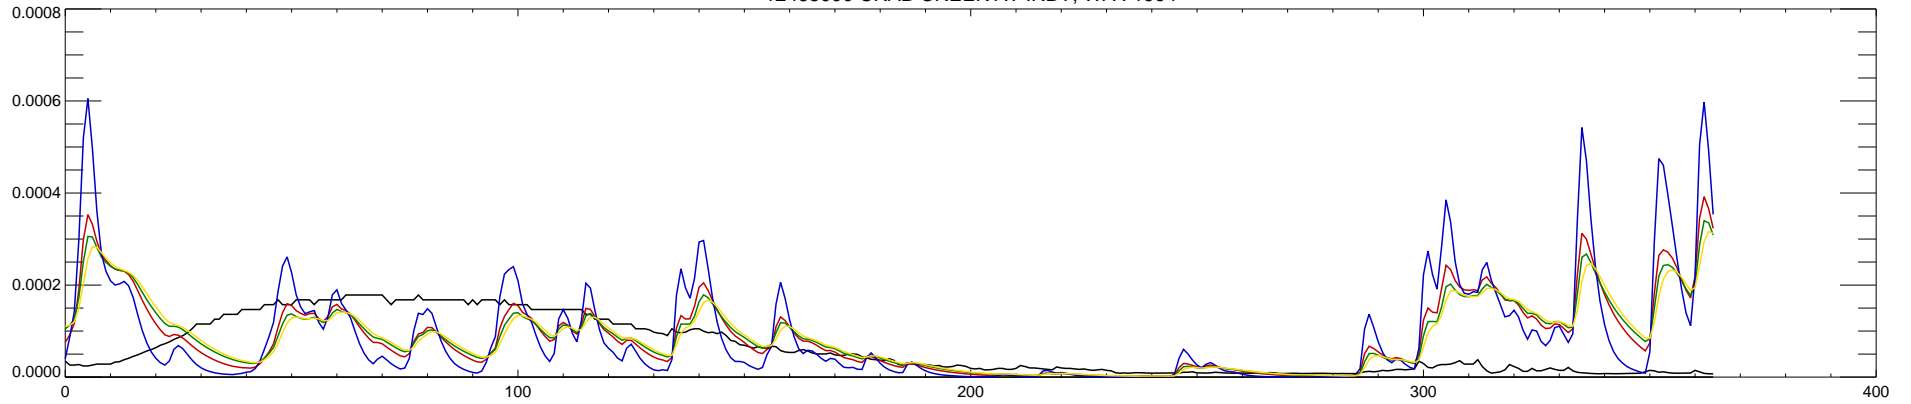

12465000 CRAB CREEK AT IRBY, WA : 1990

12465000 CRAB CREEK AT IRBY, WA : 1991

12465000 CRAB CREEK AT IRBY, WA : 1992

12465000 CRAB CREEK AT IRBY, WA : 1993

12465000 CRAB CREEK AT IRBY, WA : 1994

12465000 CRAB CREEK AT IRBY, WA : 1995

12465000 CRAB CREEK AT IRBY, WA : 1996

12465000 CRAB CREEK AT IRBY, WA : 1997

12465000 CRAB CREEK AT IRBY, WA : 1998

12465000 CRAB CREEK AT IRBY, WA : 1999

12465000 CRAB CREEK AT IRBY, WA : 2000

12465000 CRAB CREEK AT IRBY, WA : 2001