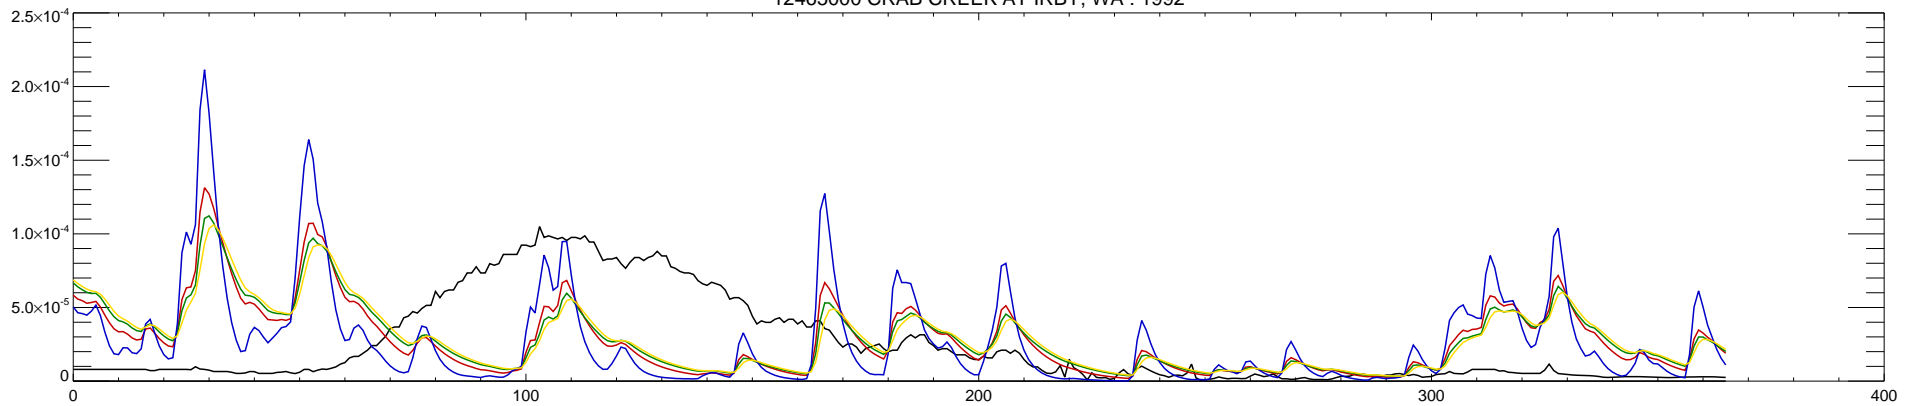

12465000 CRAB CREEK AT IRBY, WA : 1990

12465000 CRAB CREEK AT IRBY, WA : 1991

12465000 CRAB CREEK AT IRBY, WA : 1992

12465000 CRAB CREEK AT IRBY, WA : 1993

12465000 CRAB CREEK AT IRBY, WA : 1994

12465000 CRAB CREEK AT IRBY, WA : 1995

12465000 CRAB CREEK AT IRBY, WA : 1996

12465000 CRAB CREEK AT IRBY, WA : 1997

12465000 CRAB CREEK AT IRBY, WA : 1998

12465000 CRAB CREEK AT IRBY, WA : 1999

12465000 CRAB CREEK AT IRBY, WA : 2000

12465000 CRAB CREEK AT IRBY, WA : 2001