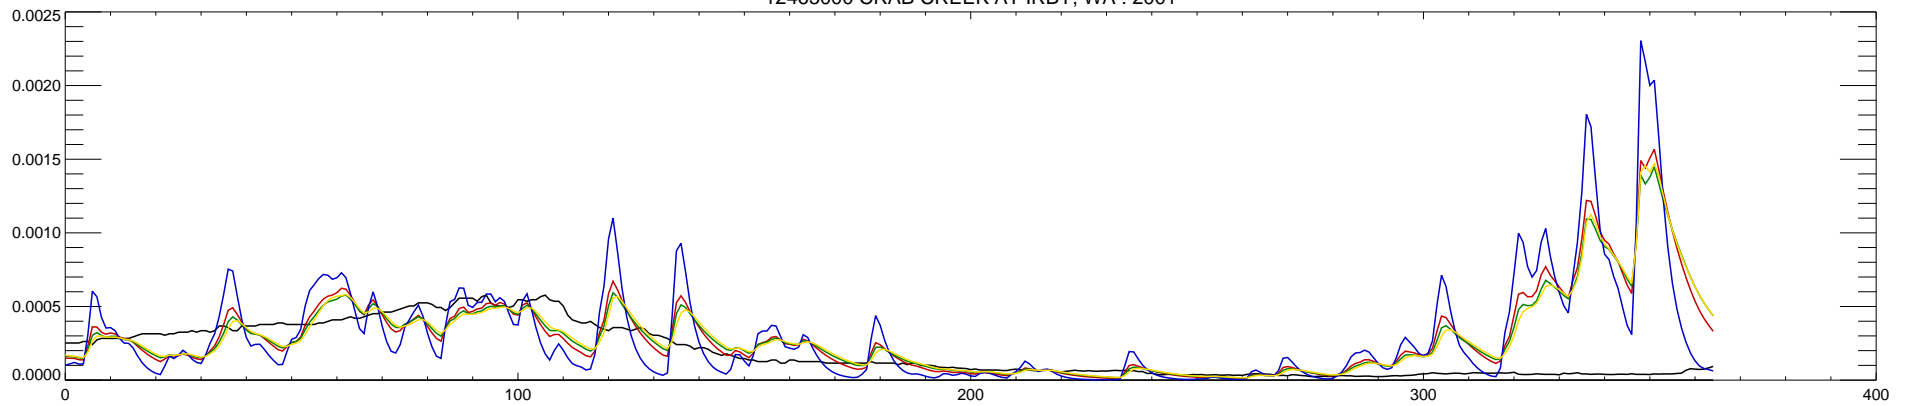

12465000 CRAB CREEK AT IRBY, WA : 1996

12465000 CRAB CREEK AT IRBY, WA : 1997

12465000 CRAB CREEK AT IRBY, WA : 1998

12465000 CRAB CREEK AT IRBY, WA : 1999

12465000 CRAB CREEK AT IRBY, WA : 2000

12465000 CRAB CREEK AT IRBY, WA : 2001