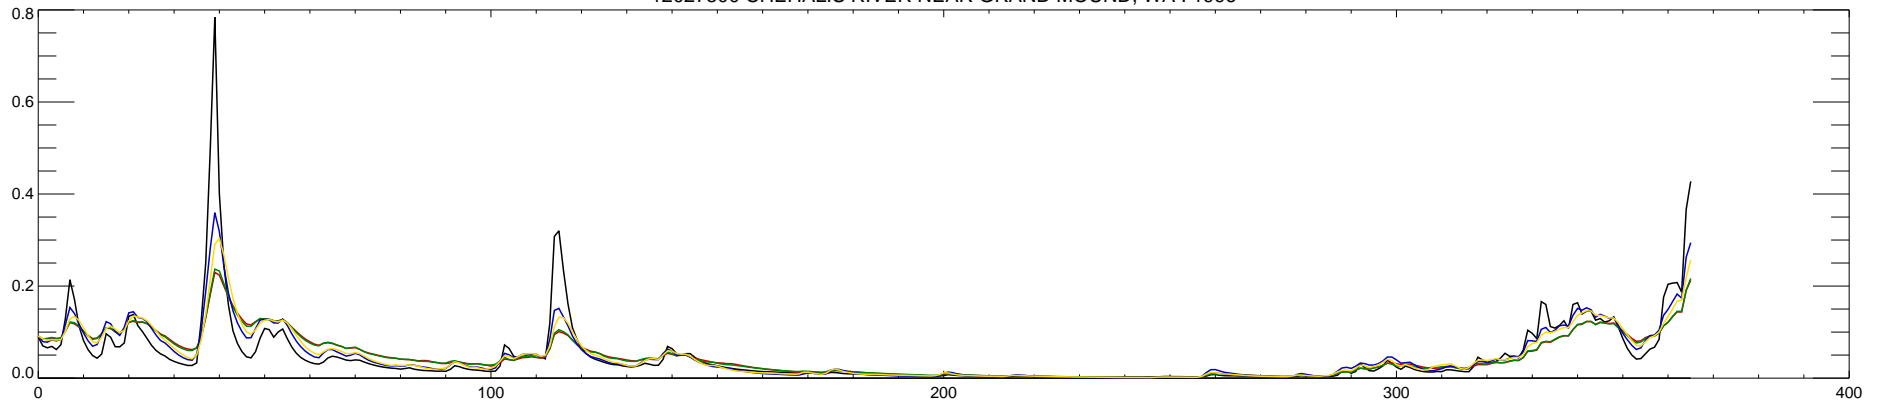

12027500 CHEHALIS RIVER NEAR GRAND MOUND, WA : 1997

12027500 CHEHALIS RIVER NEAR GRAND MOUND, WA : 1996