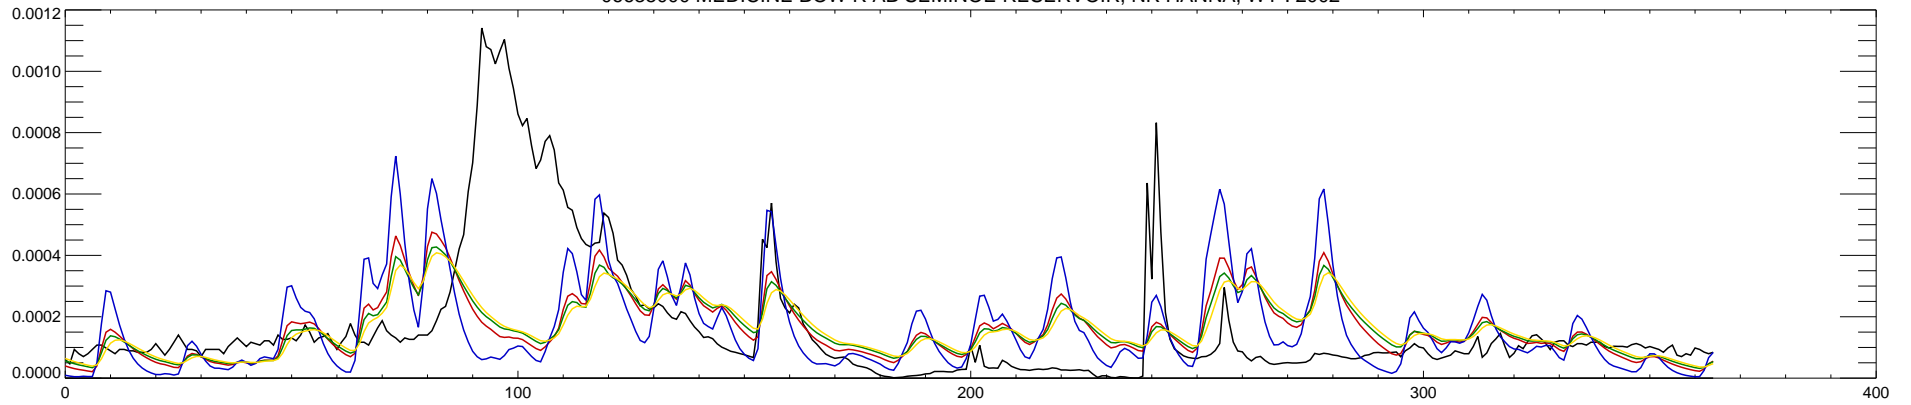

06635000 MEDICINE BOW R AB SEMINOE RESERVOIR, NR HANNA, WY : 2003

06635000 MEDICINE BOW R AB SEMINOE RESERVOIR, NR HANNA, WY : 2002