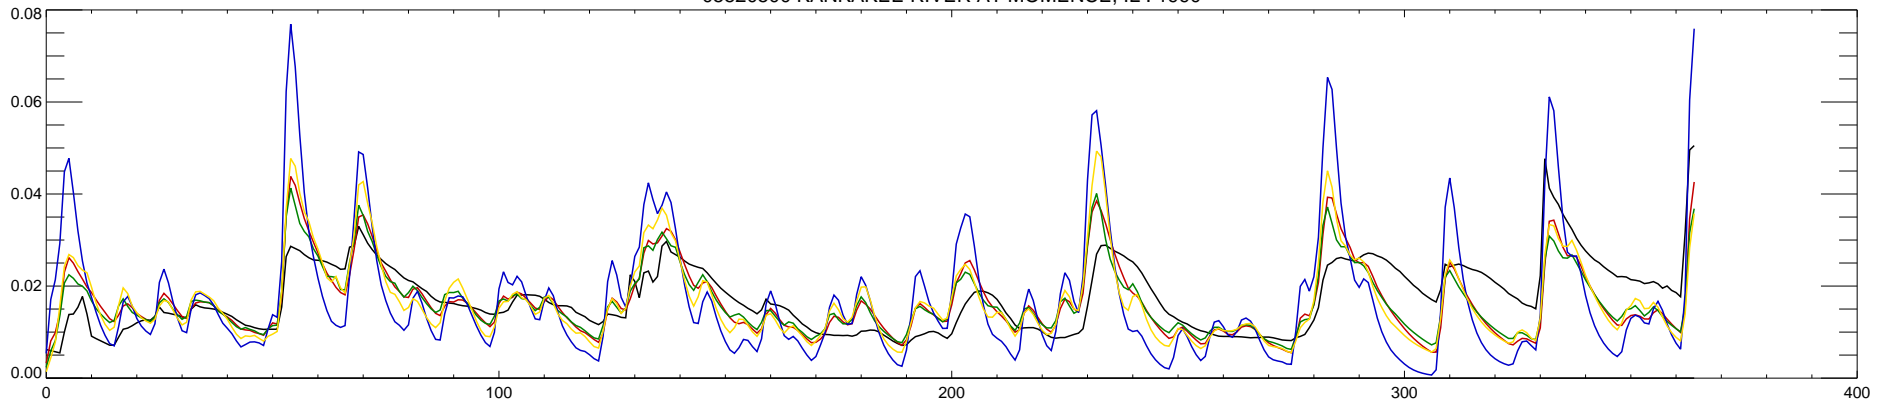

05520500 KANKAKEE RIVER AT MOMENCE, IL : 1990

05520500 KANKAKEE RIVER AT MOMENCE, IL : 1991

05520500 KANKAKEE RIVER AT MOMENCE, IL : 1992

05520500 KANKAKEE RIVER AT MOMENCE, IL : 1993

05520500 KANKAKEE RIVER AT MOMENCE, IL : 1994

05520500 KANKAKEE RIVER AT MOMENCE, IL : 1995

05520500 KANKAKEE RIVER AT MOMENCE, IL : 1996

05520500 KANKAKEE RIVER AT MOMENCE, IL : 1997

05520500 KANKAKEE RIVER AT MOMENCE, IL : 1998

05520500 KANKAKEE RIVER AT MOMENCE, IL : 1999