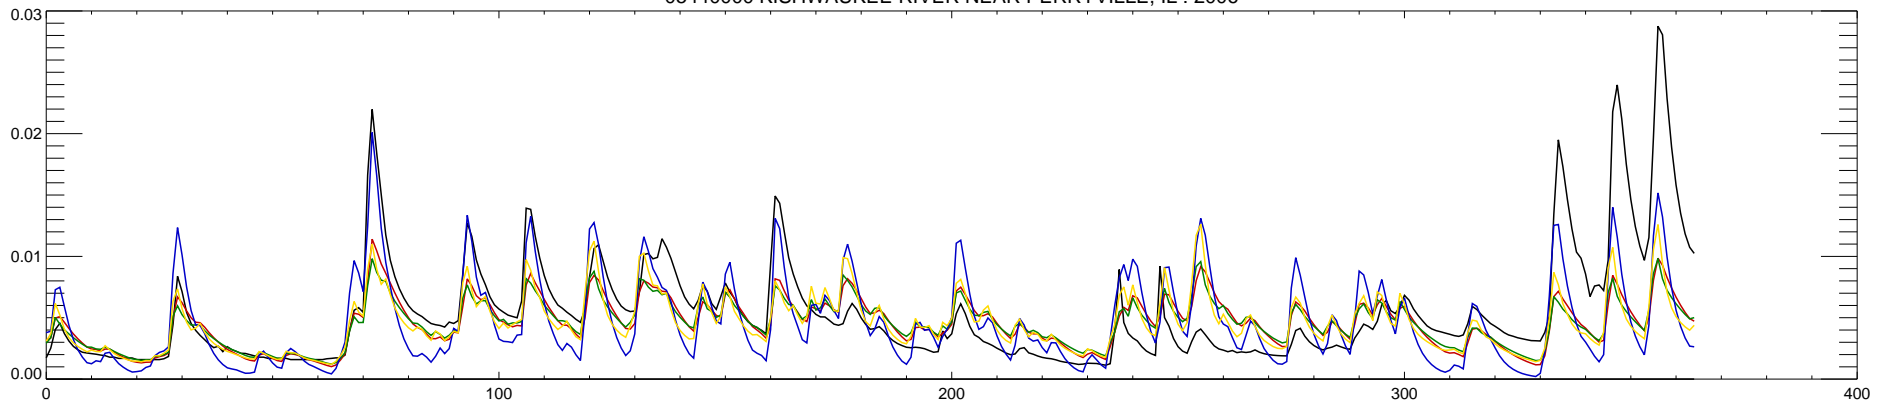

05440000 KISHWAUKEE RIVER NEAR PERRYVILLE, IL : 2007

05440000 KISHWAUKEE RIVER NEAR PERRYVILLE, IL : 2006