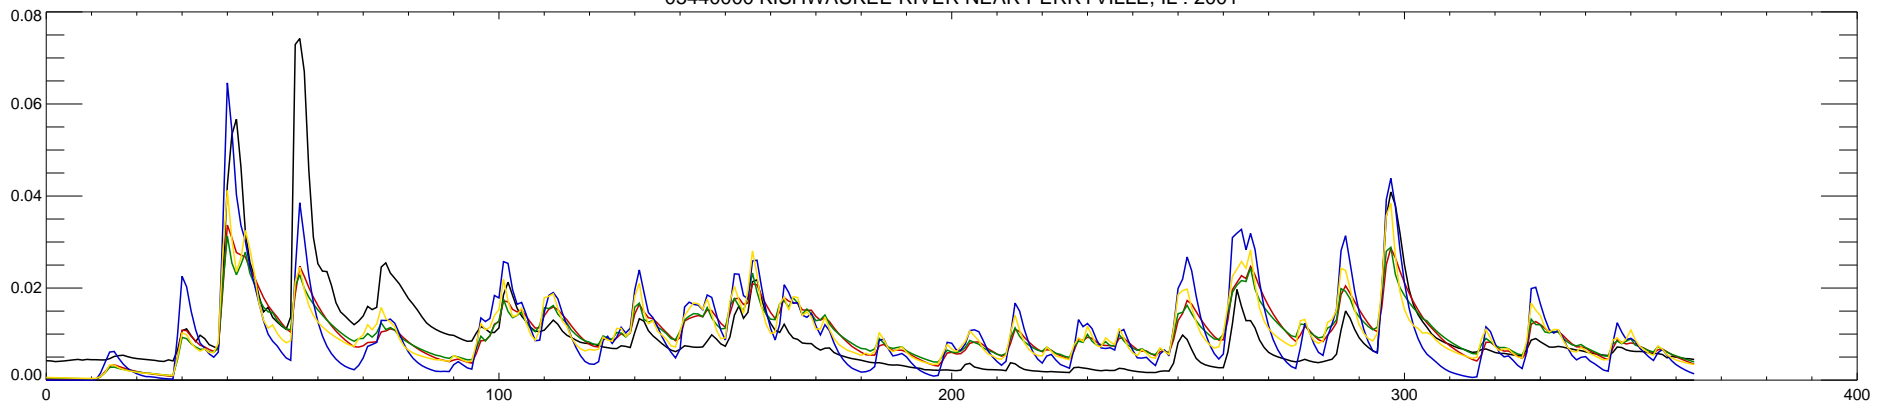

05440000 KISHWAUKEE RIVER NEAR PERRYVILLE, IL : 1998

05440000 KISHWAUKEE RIVER NEAR PERRYVILLE, IL : 1999

05440000 KISHWAUKEE RIVER NEAR PERRYVILLE, IL : 2000

05440000 KISHWAUKEE RIVER NEAR PERRYVILLE, IL : 2001