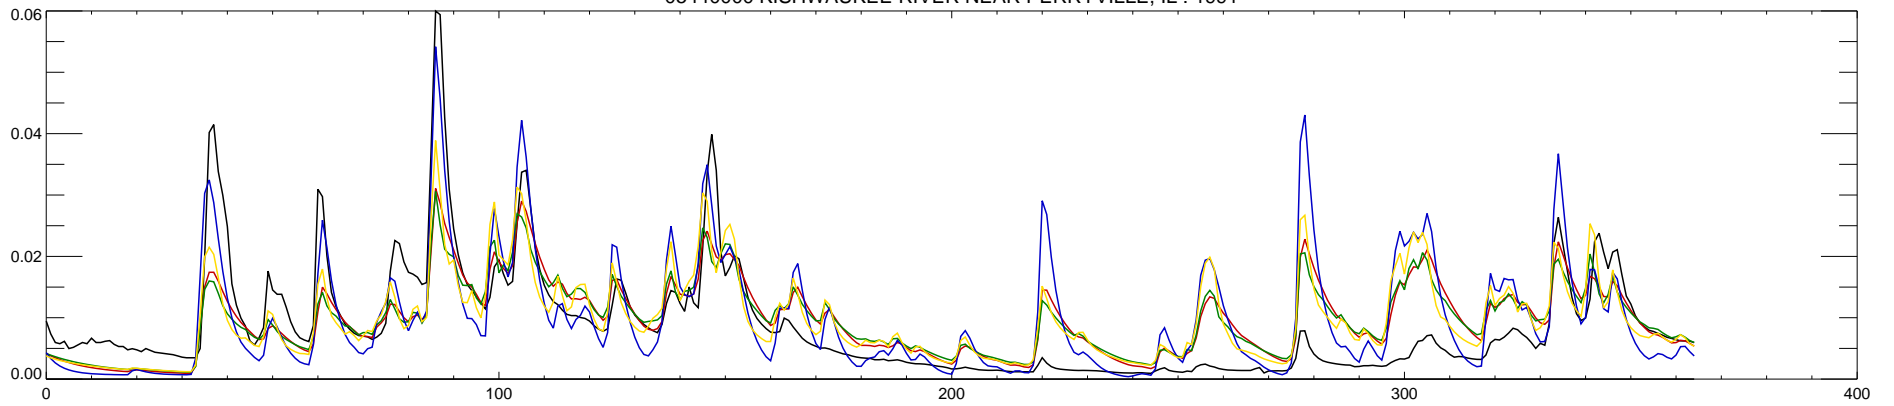

05440000 KISHWAUKEE RIVER NEAR PERRYVILLE, IL : 1990

05440000 KISHWAUKEE RIVER NEAR PERRYVILLE, IL : 1991

05440000 KISHWAUKEE RIVER NEAR PERRYVILLE, IL : 1992

05440000 KISHWAUKEE RIVER NEAR PERRYVILLE, IL : 1993

05440000 KISHWAUKEE RIVER NEAR PERRYVILLE, IL : 1994

05440000 KISHWAUKEE RIVER NEAR PERRYVILLE, IL : 1995

05440000 KISHWAUKEE RIVER NEAR PERRYVILLE, IL : 1996

05440000 KISHWAUKEE RIVER NEAR PERRYVILLE, IL : 1997