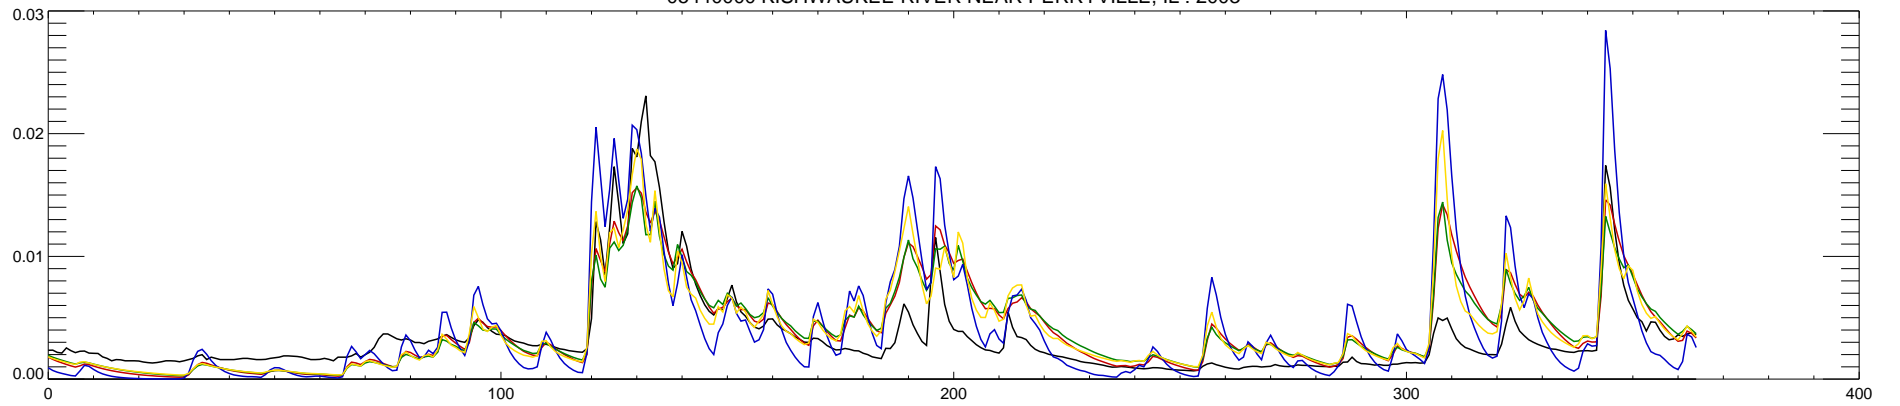

05440000 KISHWAUKEE RIVER NEAR PERRYVILLE, IL : 2004

05440000 KISHWAUKEE RIVER NEAR PERRYVILLE, IL : 2003