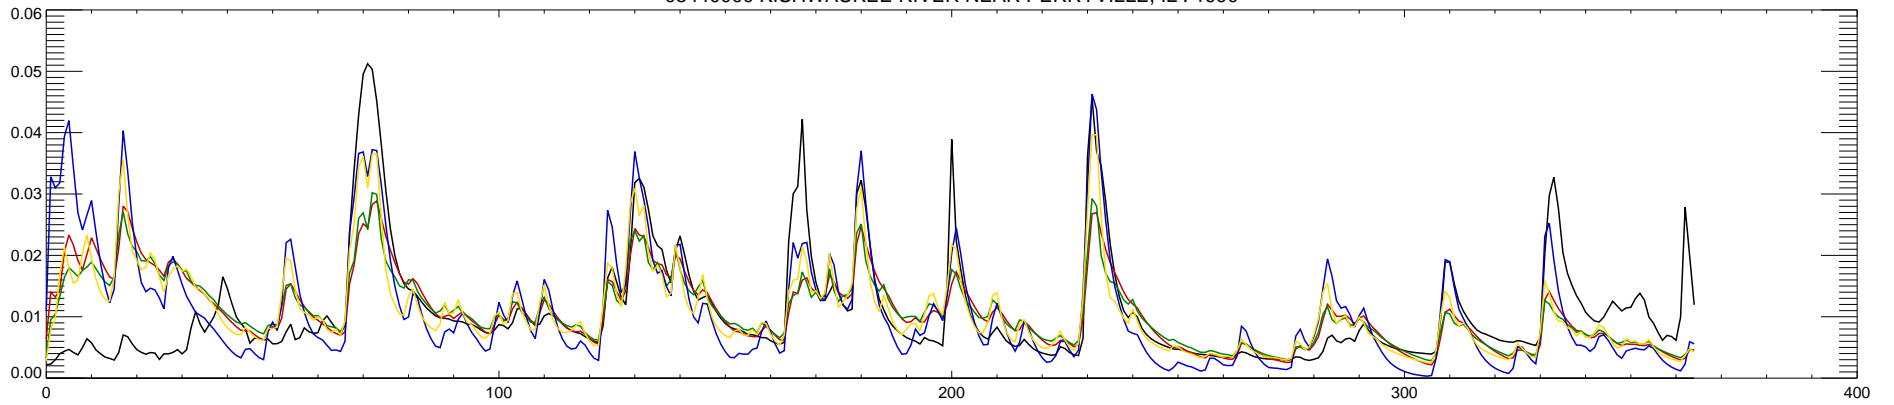

05440000 KISHWAUKEE RIVER NEAR PERRYVILLE, IL : 1990

05440000 KISHWAUKEE RIVER NEAR PERRYVILLE, IL : 1991

05440000 KISHWAUKEE RIVER NEAR PERRYVILLE, IL : 1992

05440000 KISHWAUKEE RIVER NEAR PERRYVILLE, IL : 1993

05440000 KISHWAUKEE RIVER NEAR PERRYVILLE, IL : 1994

05440000 KISHWAUKEE RIVER NEAR PERRYVILLE, IL : 1995

05440000 KISHWAUKEE RIVER NEAR PERRYVILLE, IL : 1996

05440000 KISHWAUKEE RIVER NEAR PERRYVILLE, IL : 1997