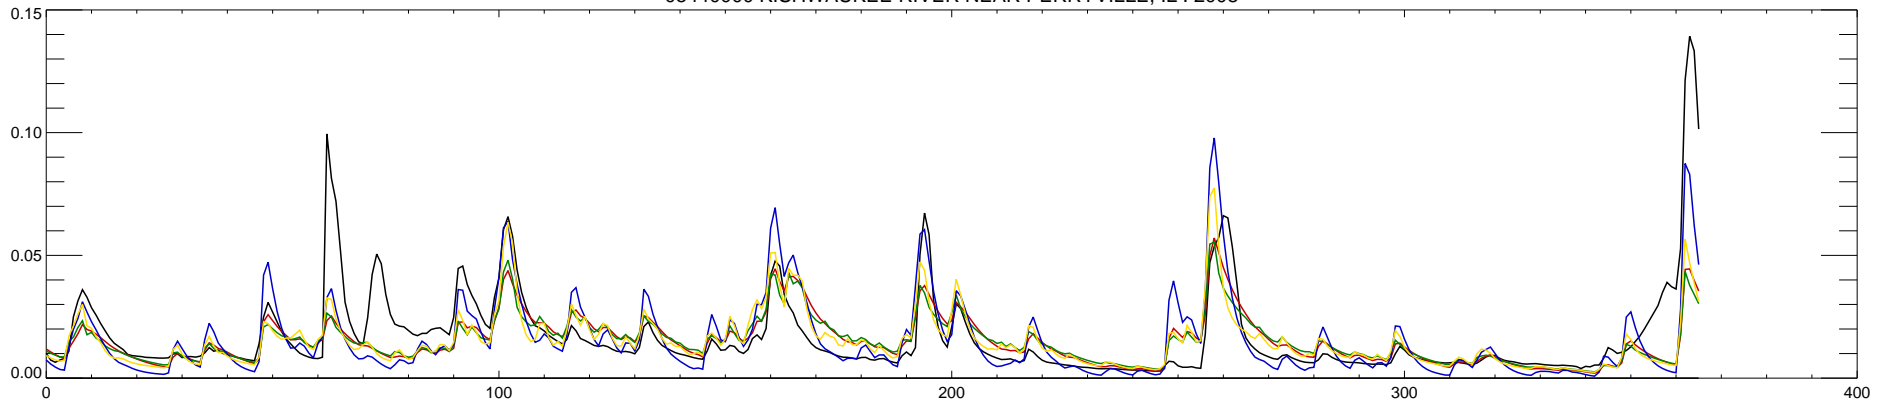

05440000 KISHWAUKEE RIVER NEAR PERRYVILLE, IL : 2009

05440000 KISHWAUKEE RIVER NEAR PERRYVILLE, IL : 2008