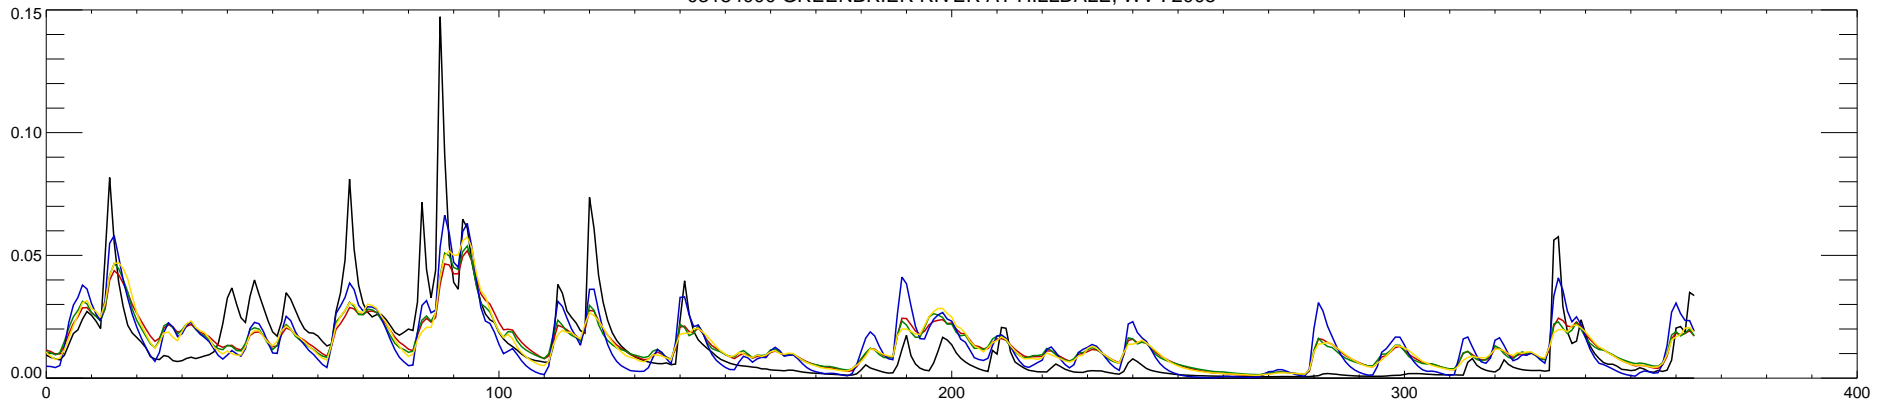

03184000 GREENBRIER RIVER AT HILLDALE, WV : 2006

03184000 GREENBRIER RIVER AT HILLDALE, WV : 2005