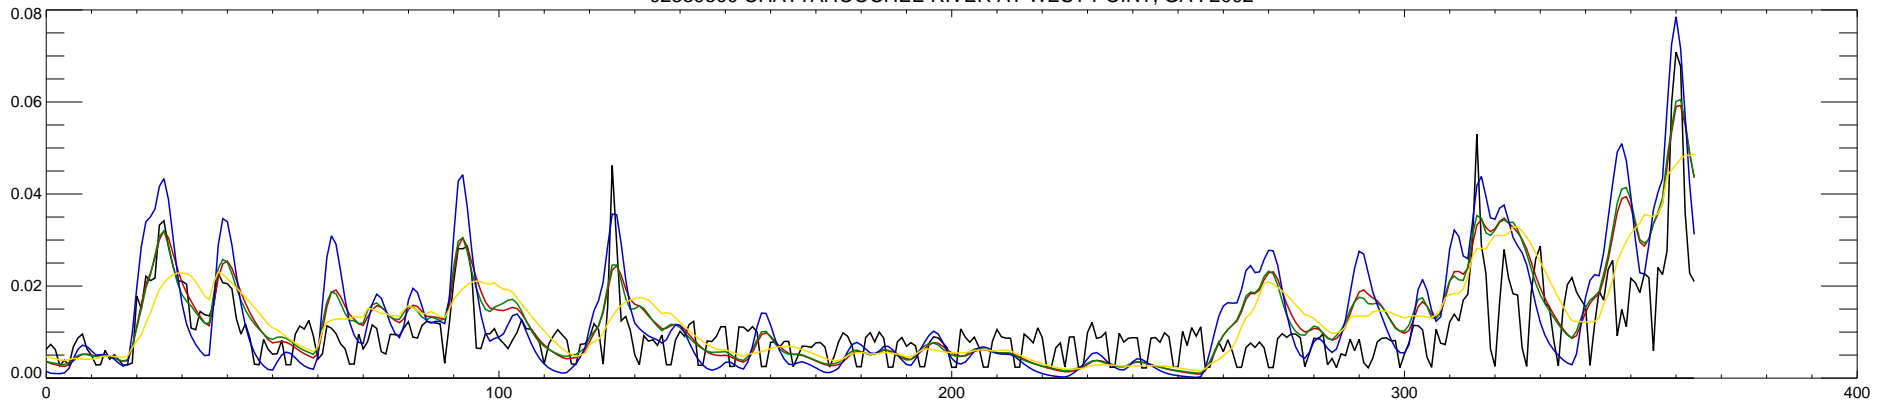

02339500 CHATTAHOOCHEE RIVER AT WEST POINT, GA : 2003

02339500 CHATTAHOOCHEE RIVER AT WEST POINT, GA : 2002