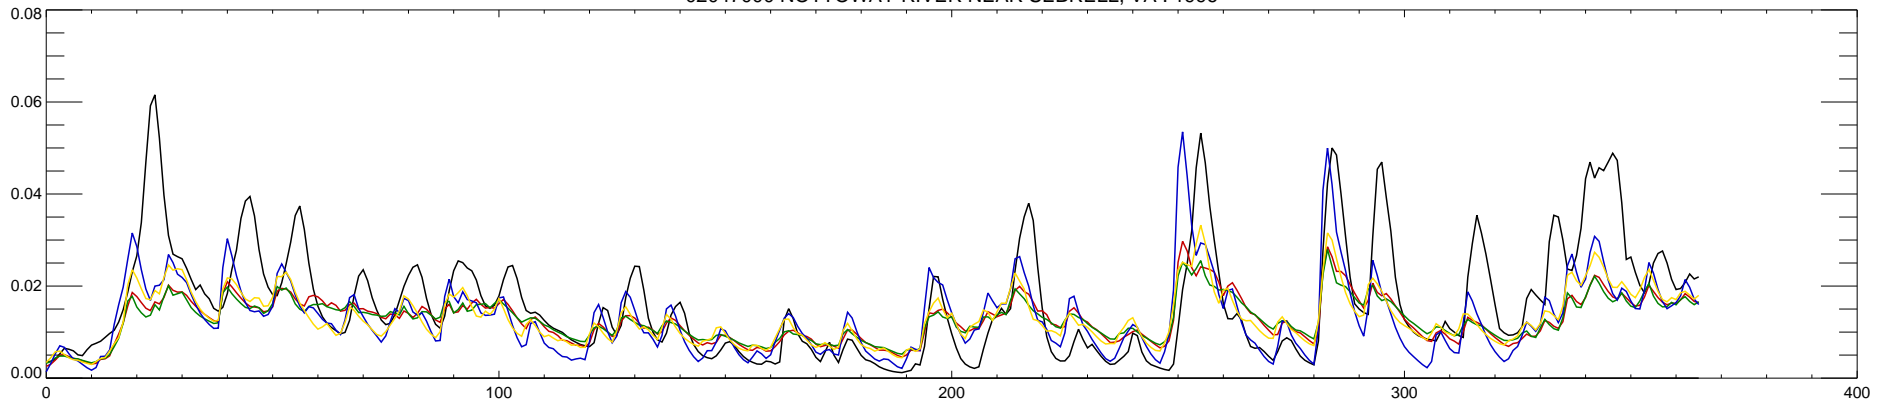

02047000 NOTTOWAY RIVER NEAR SEBRELL, VA : 1990

02047000 NOTTOWAY RIVER NEAR SEBRELL, VA : 1991

02047000 NOTTOWAY RIVER NEAR SEBRELL, VA : 1992

02047000 NOTTOWAY RIVER NEAR SEBRELL, VA : 1993

02047000 NOTTOWAY RIVER NEAR SEBRELL, VA : 1994

02047000 NOTTOWAY RIVER NEAR SEBRELL, VA : 1995

02047000 NOTTOWAY RIVER NEAR SEBRELL, VA : 1996

02047000 NOTTOWAY RIVER NEAR SEBRELL, VA : 1997

02047000 NOTTOWAY RIVER NEAR SEBRELL, VA : 1998

02047000 NOTTOWAY RIVER NEAR SEBRELL, VA : 1999