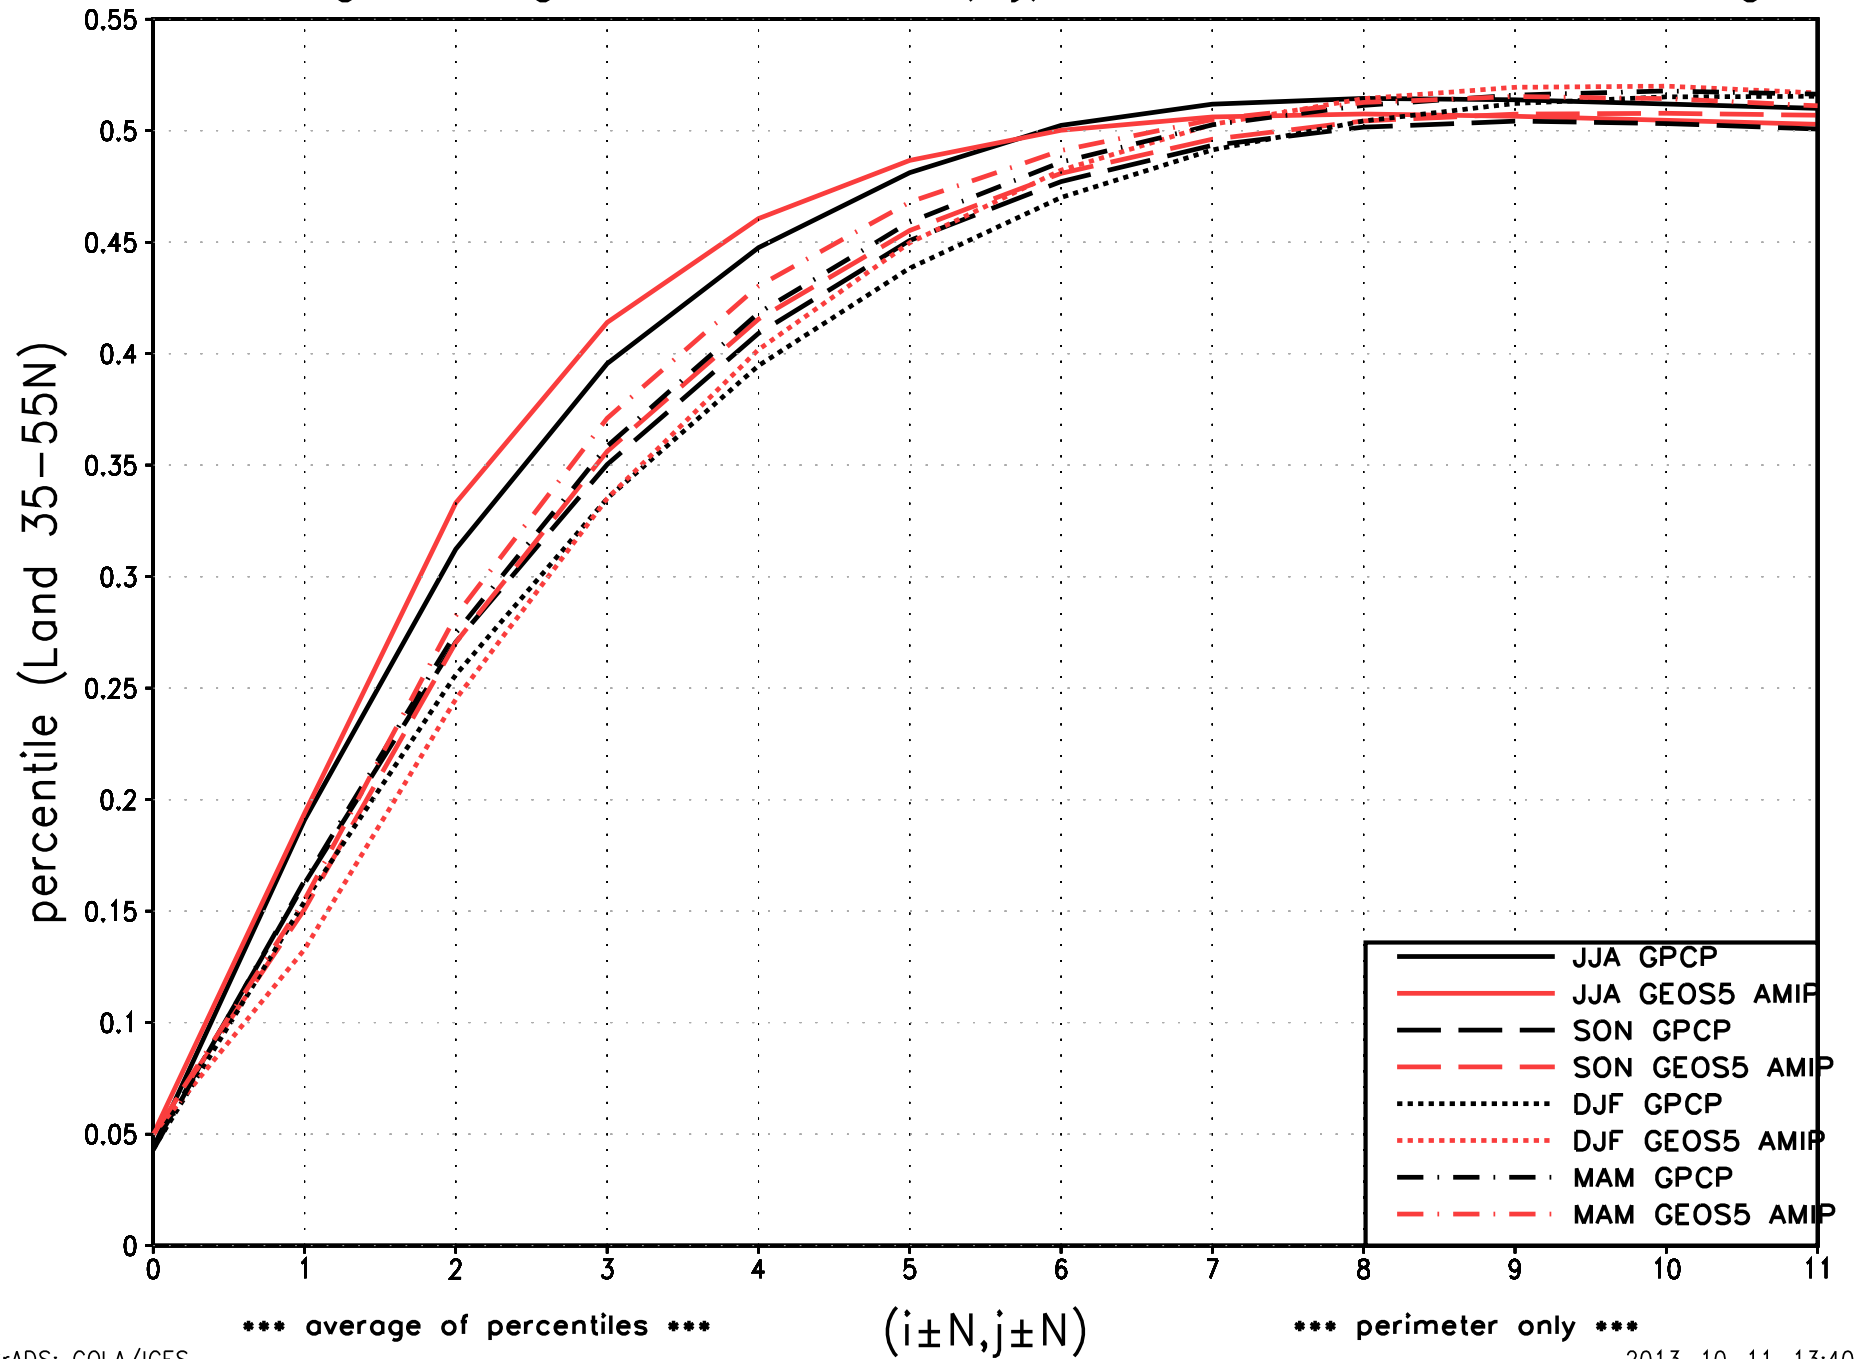

drought lengthscale when (i,j) in lowest decile 2.5deg

drought lengthscale when (i,j) in lowest decile 2.5deg

drought lengthscale when (i,j) in lowest decile 2.5deg

drought lengthscale when (i,j) in lowest decile 2.5deg