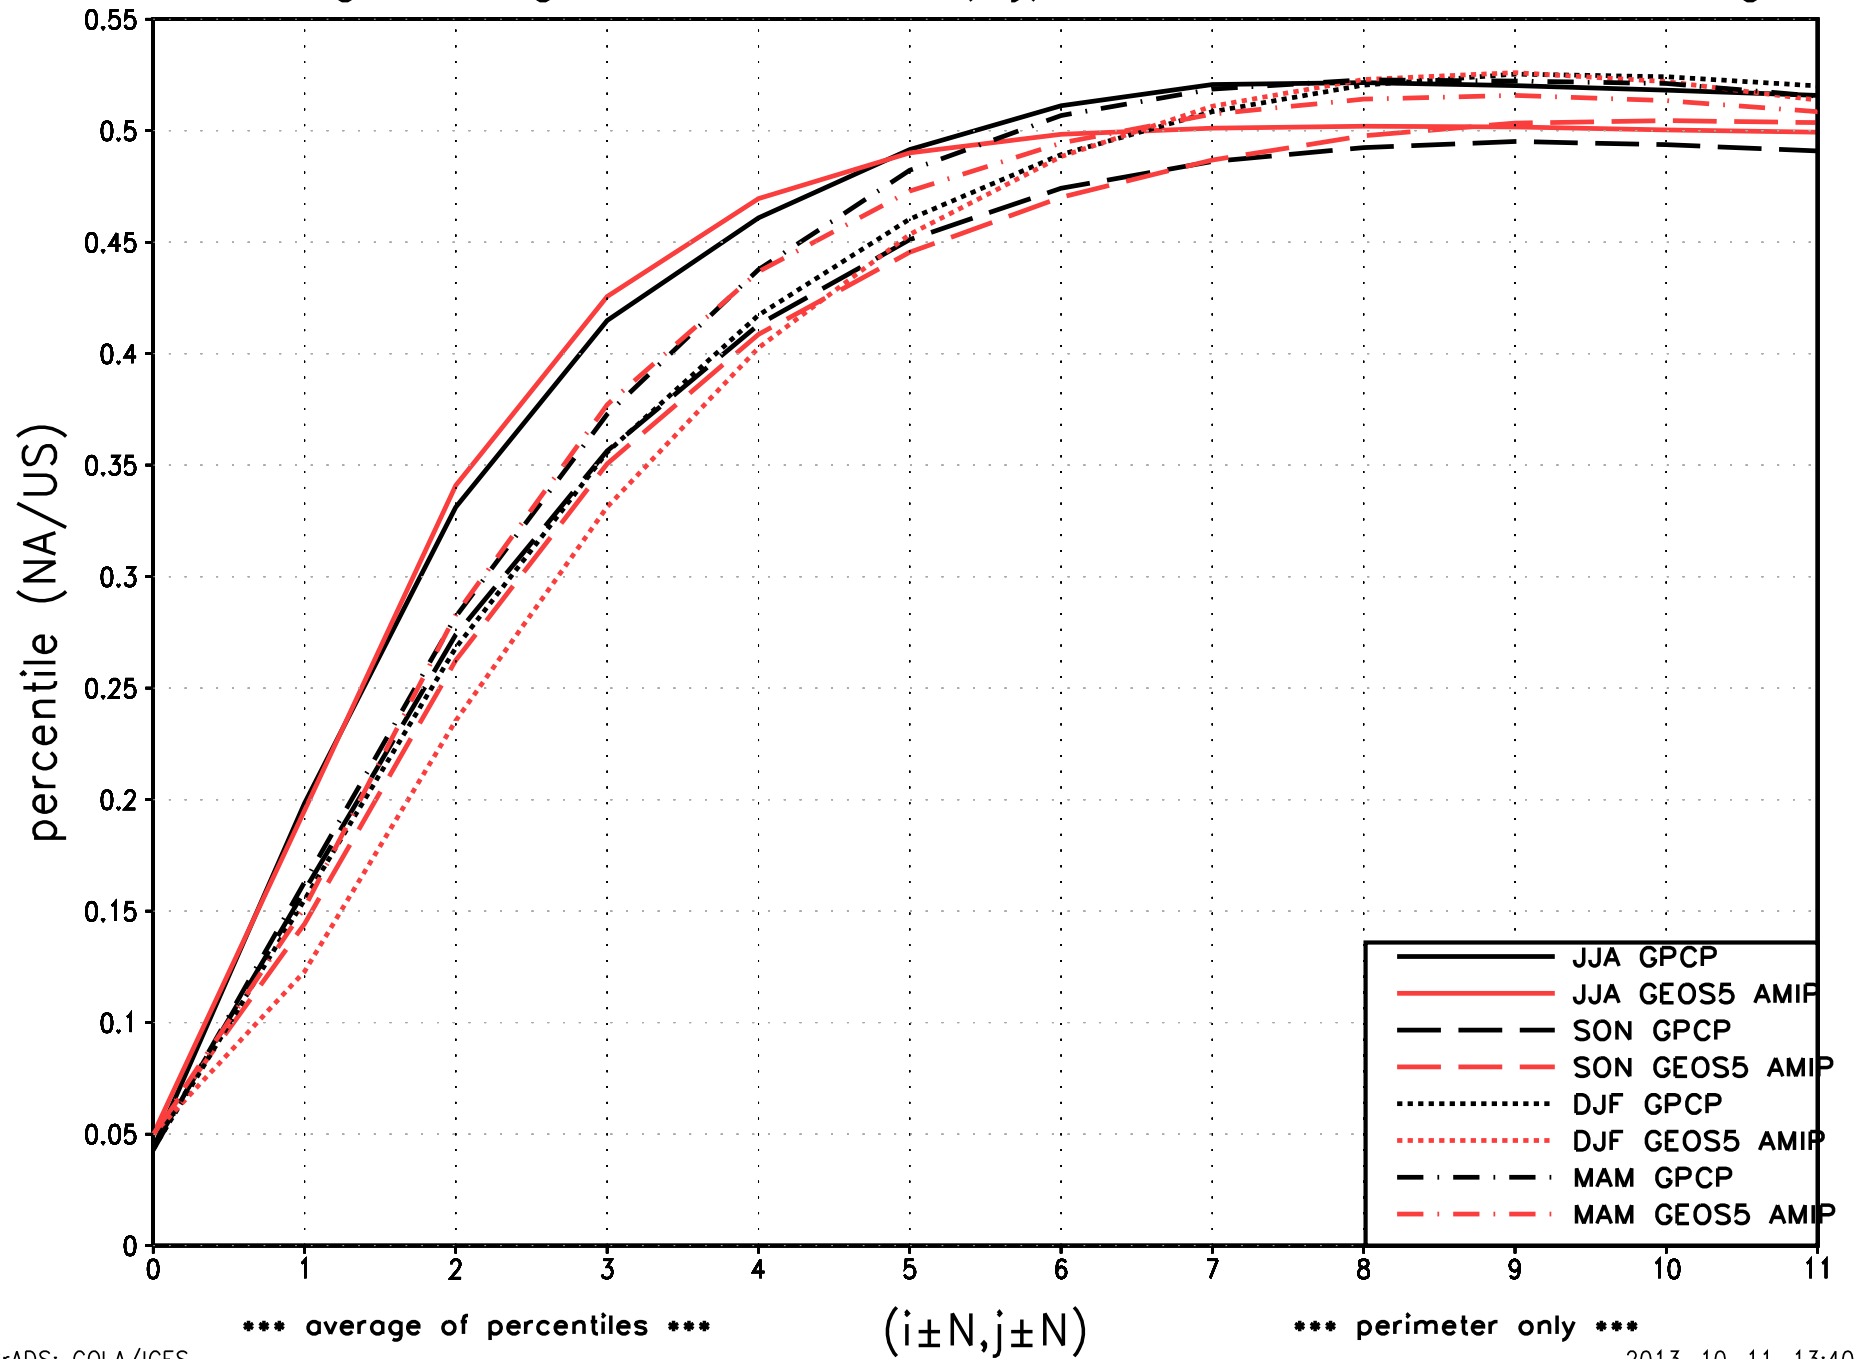

drought lengthscale when (i,j) in lowest decile 2.5deg

drought lengthscale when (i,j) in lowest decile 2.5deg

drought lengthscale when (i,j) in lowest decile 2.5deg

drought lengthscale when (i,j) in lowest decile 2.5deg