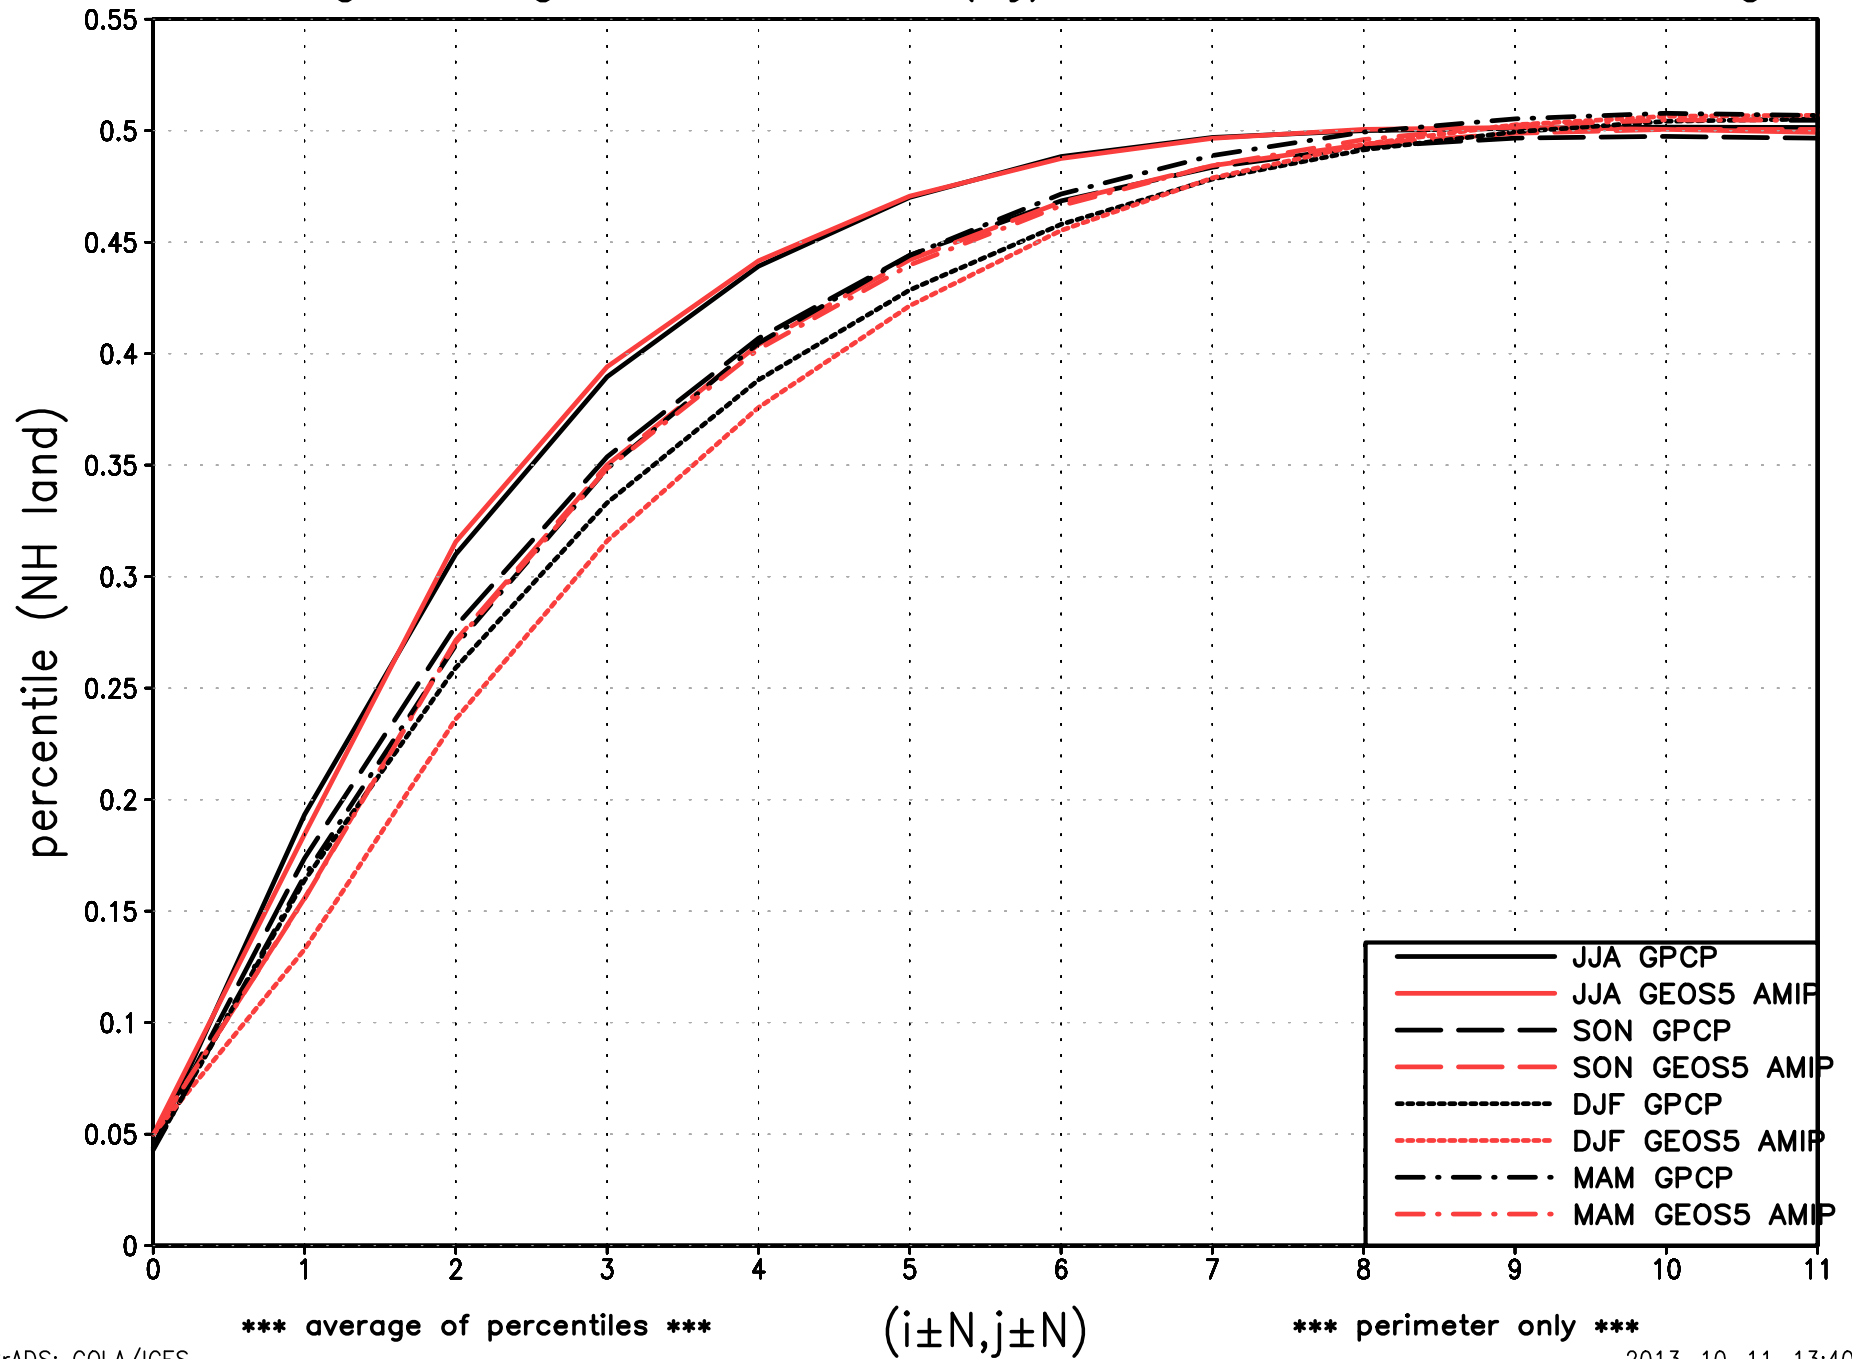

drought lengthscale when (i,j) in lowest decile 2.5deg

drought lengthscale when (i,j) in lowest decile 2.5deg

drought lengthscale when (i,j) in lowest decile 2.5deg

drought lengthscale when (i,j) in lowest decile 2.5deg