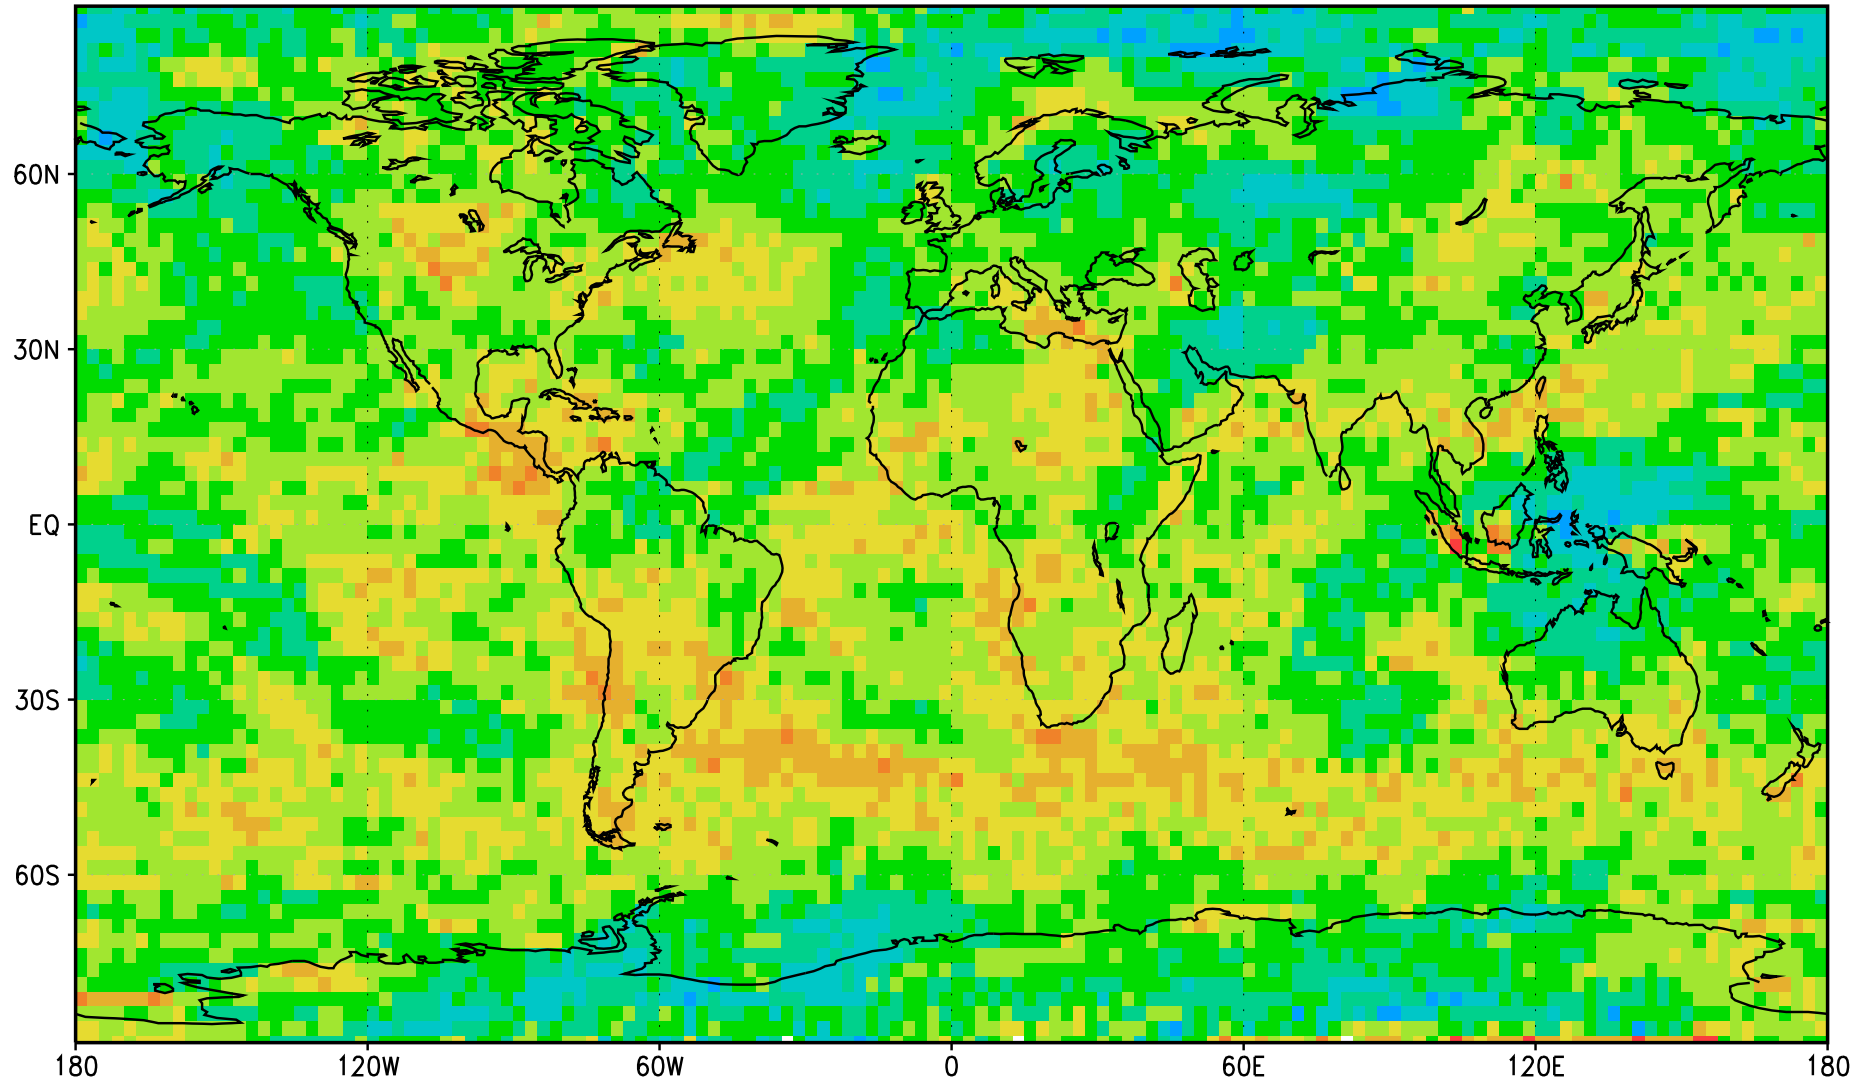

Precip percentile when (i,j) in lowest decile (i±5,j±5) DJF
GPCP monthly 2.5x2.5 Jan 1979 through Jun 2013 area weighted