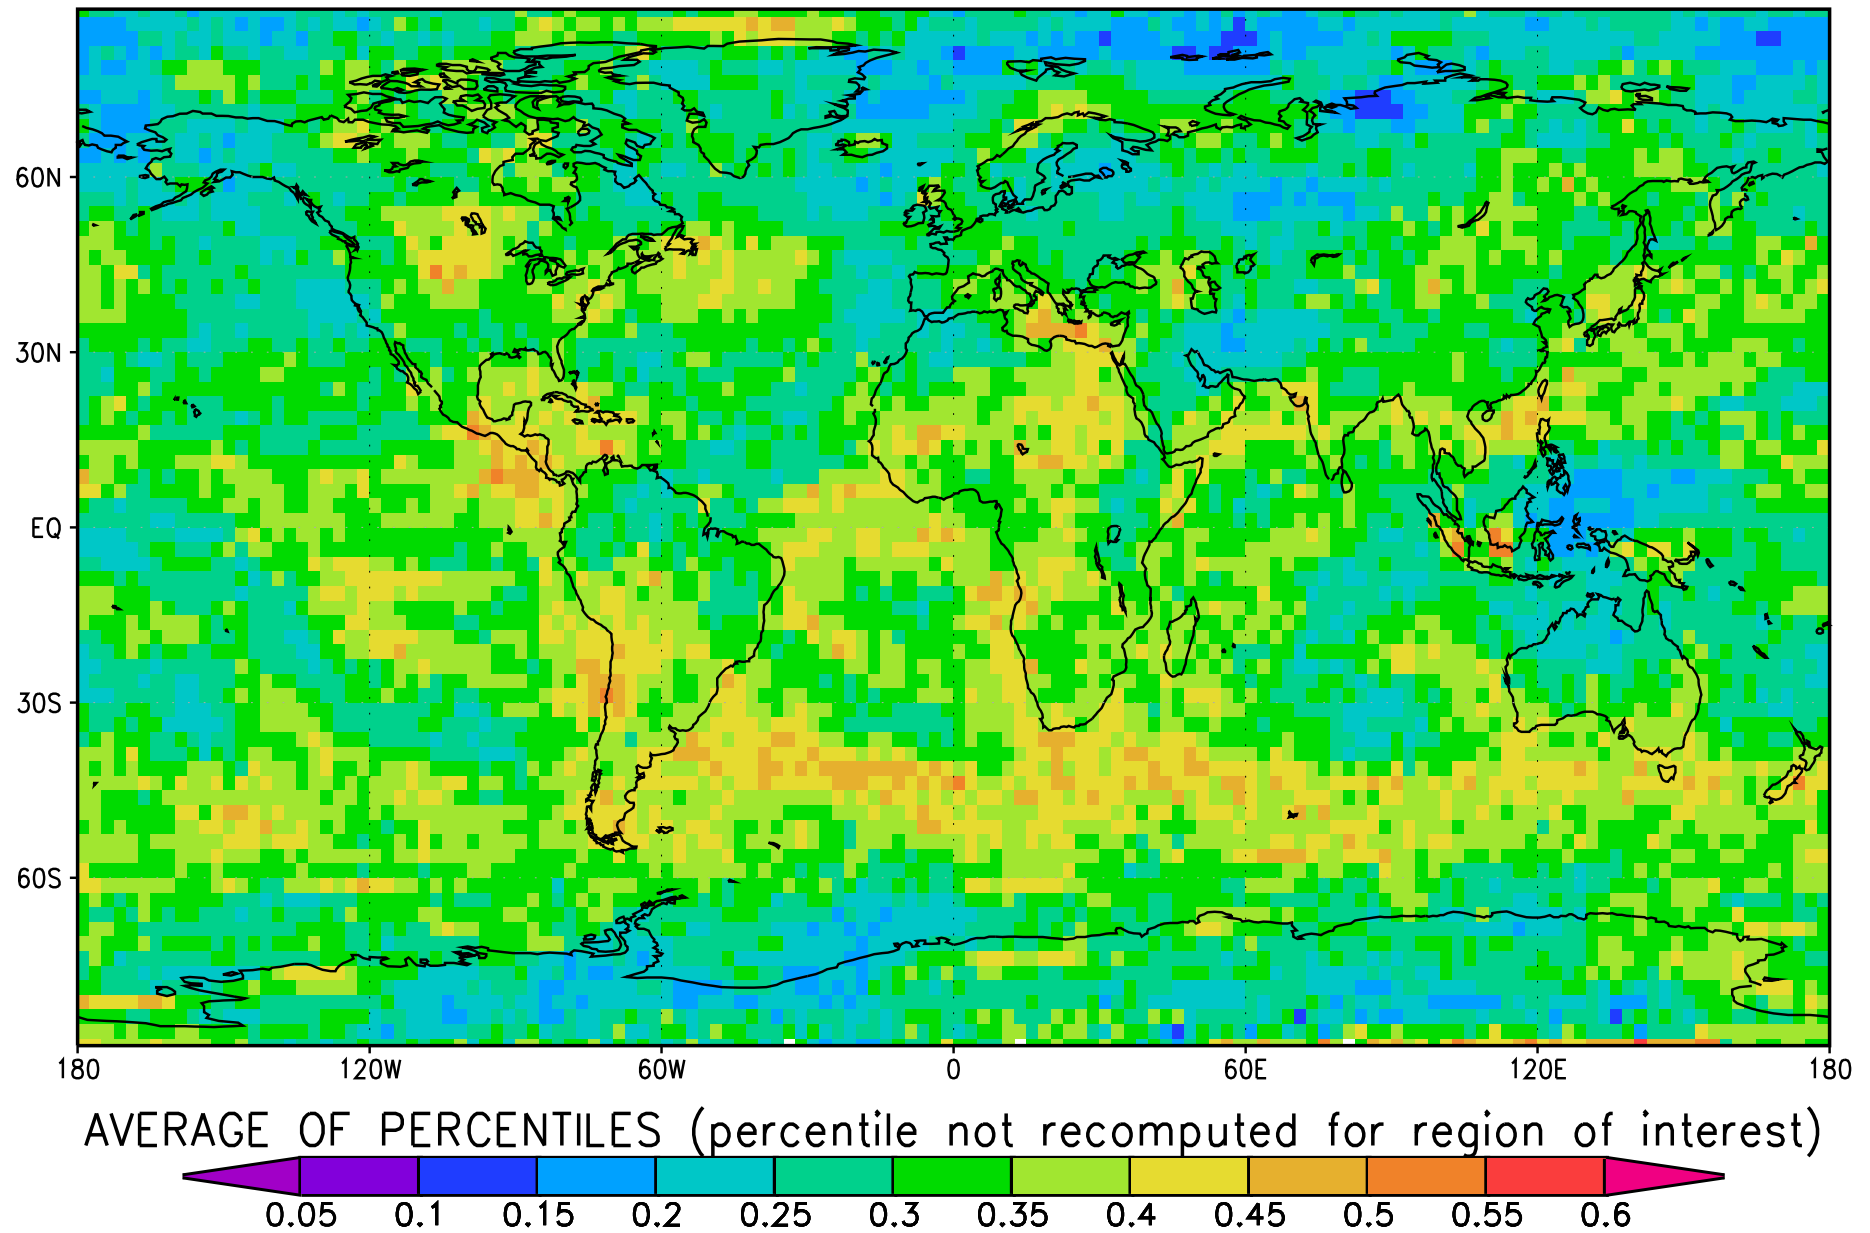

Precip precentile when (i,j) in lowest decile (i±4,j±4) DJF
GPCP monthly 2.5x2.5 Jan 1979 through Jun 2013 area weighted