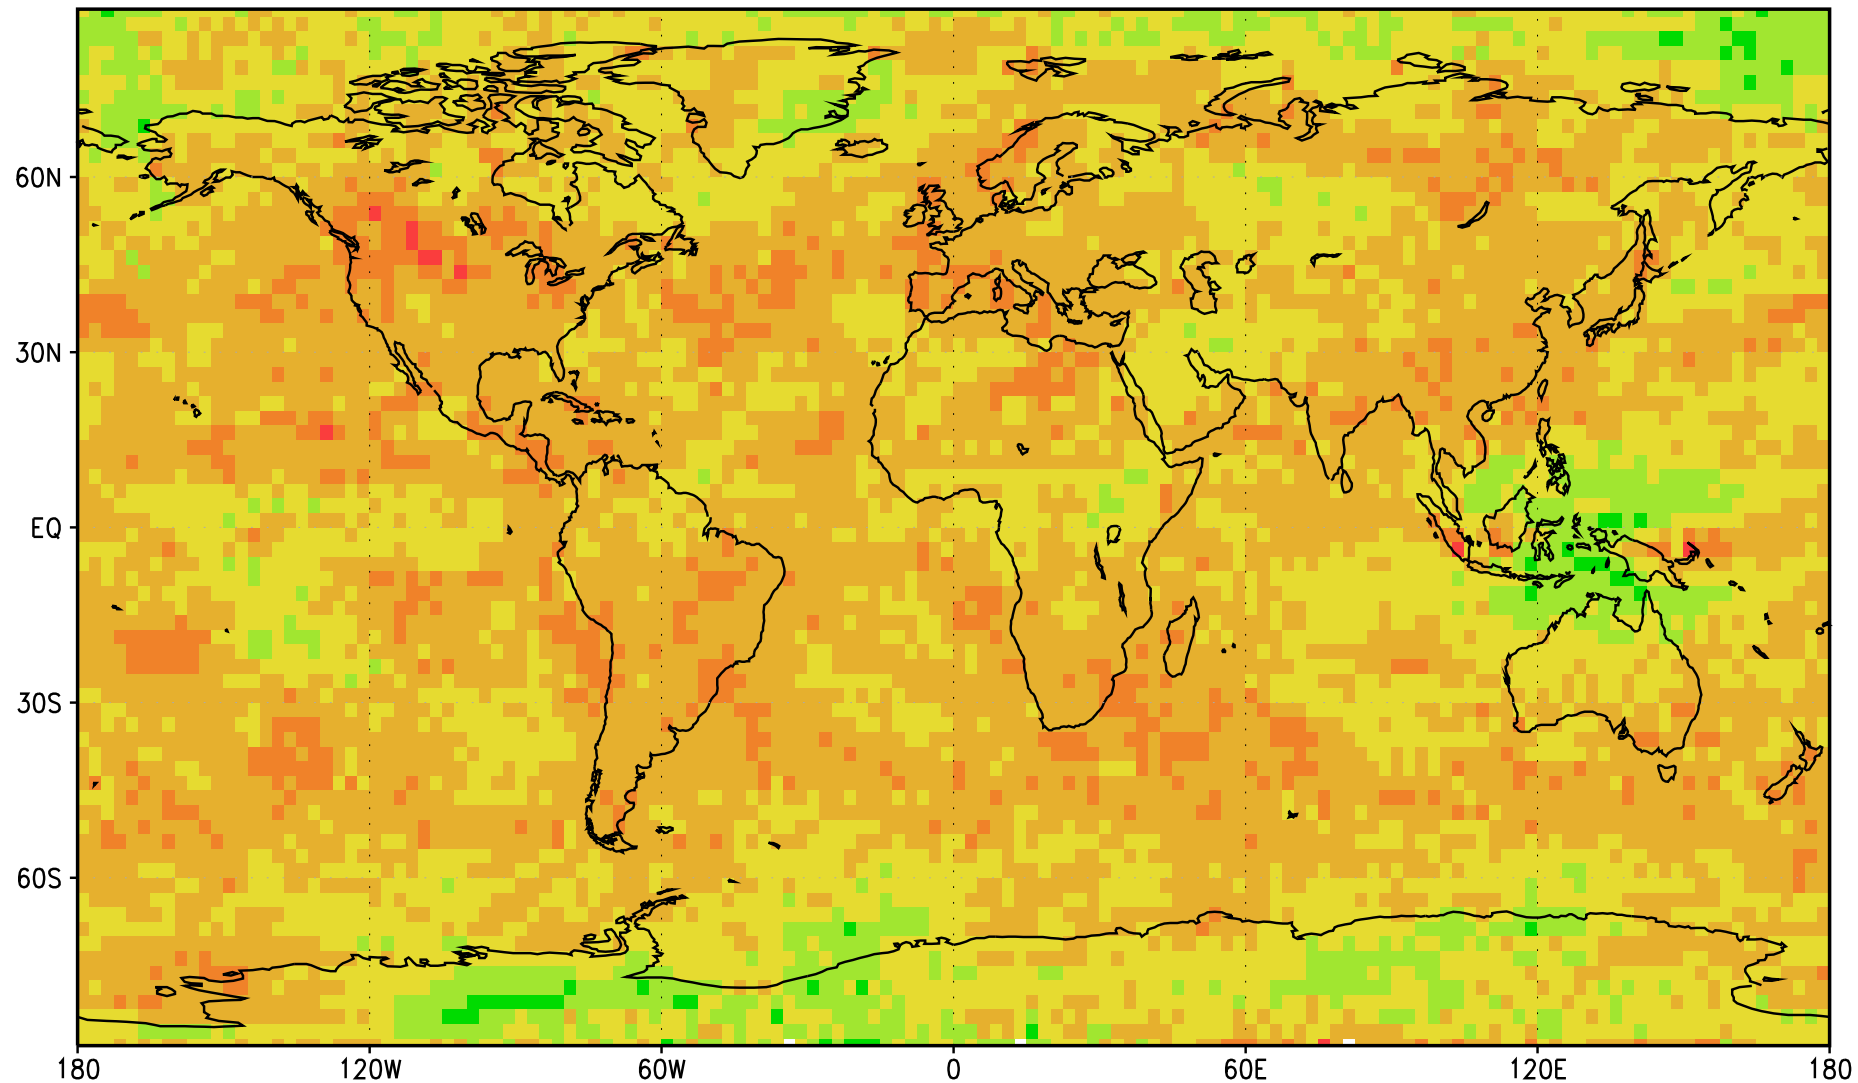

Precip precentile when (i,j) in lowest decile (i±11,j±11) DJF
GPCP monthly 2.5x2.5 Jan 1979 through Jun 2013 area weighted