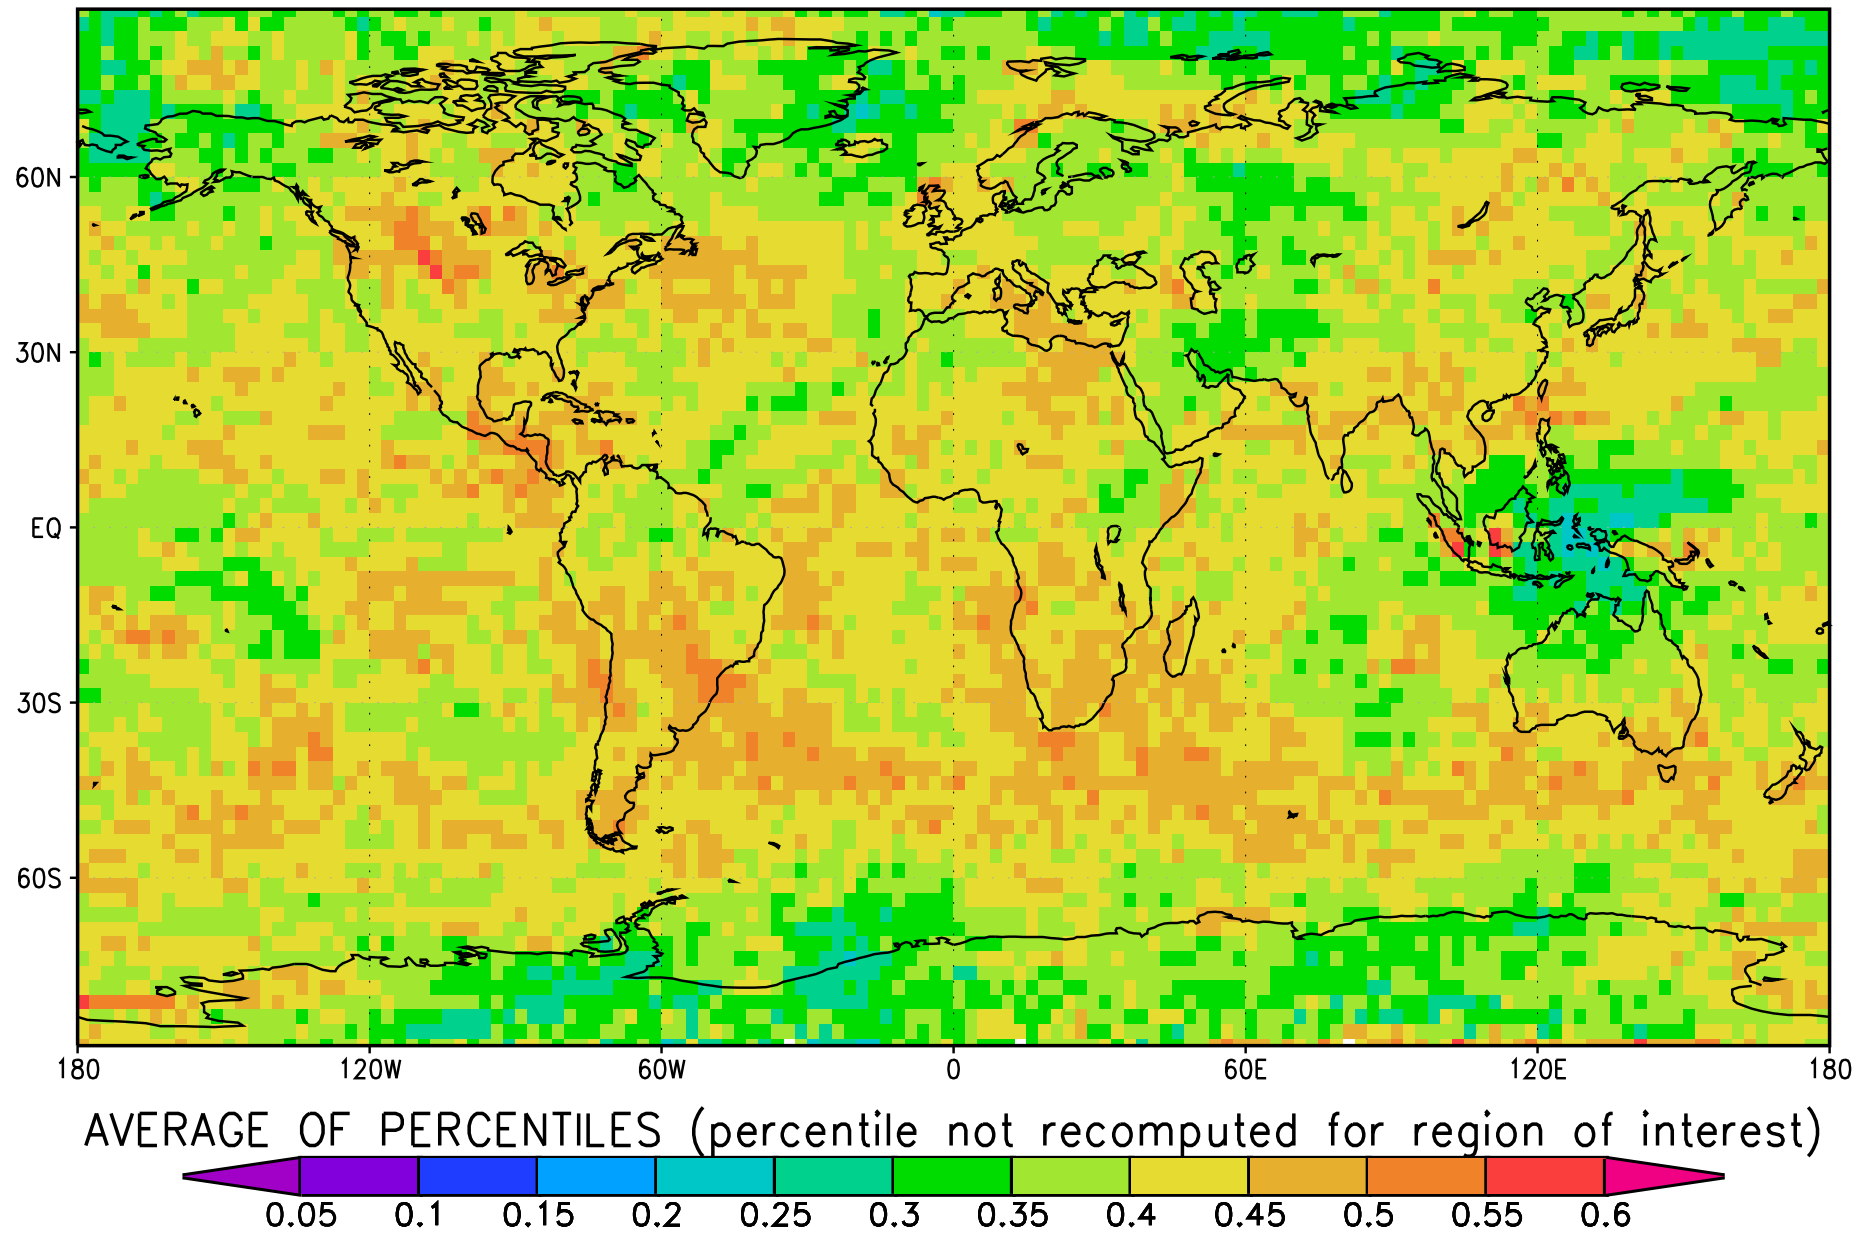

Precip percentile when (i,j) in lowest decile (i±7,j±7) DJF
GPCP monthly 2.5x2.5 Jan 1979 through Jun 2013 area weighted