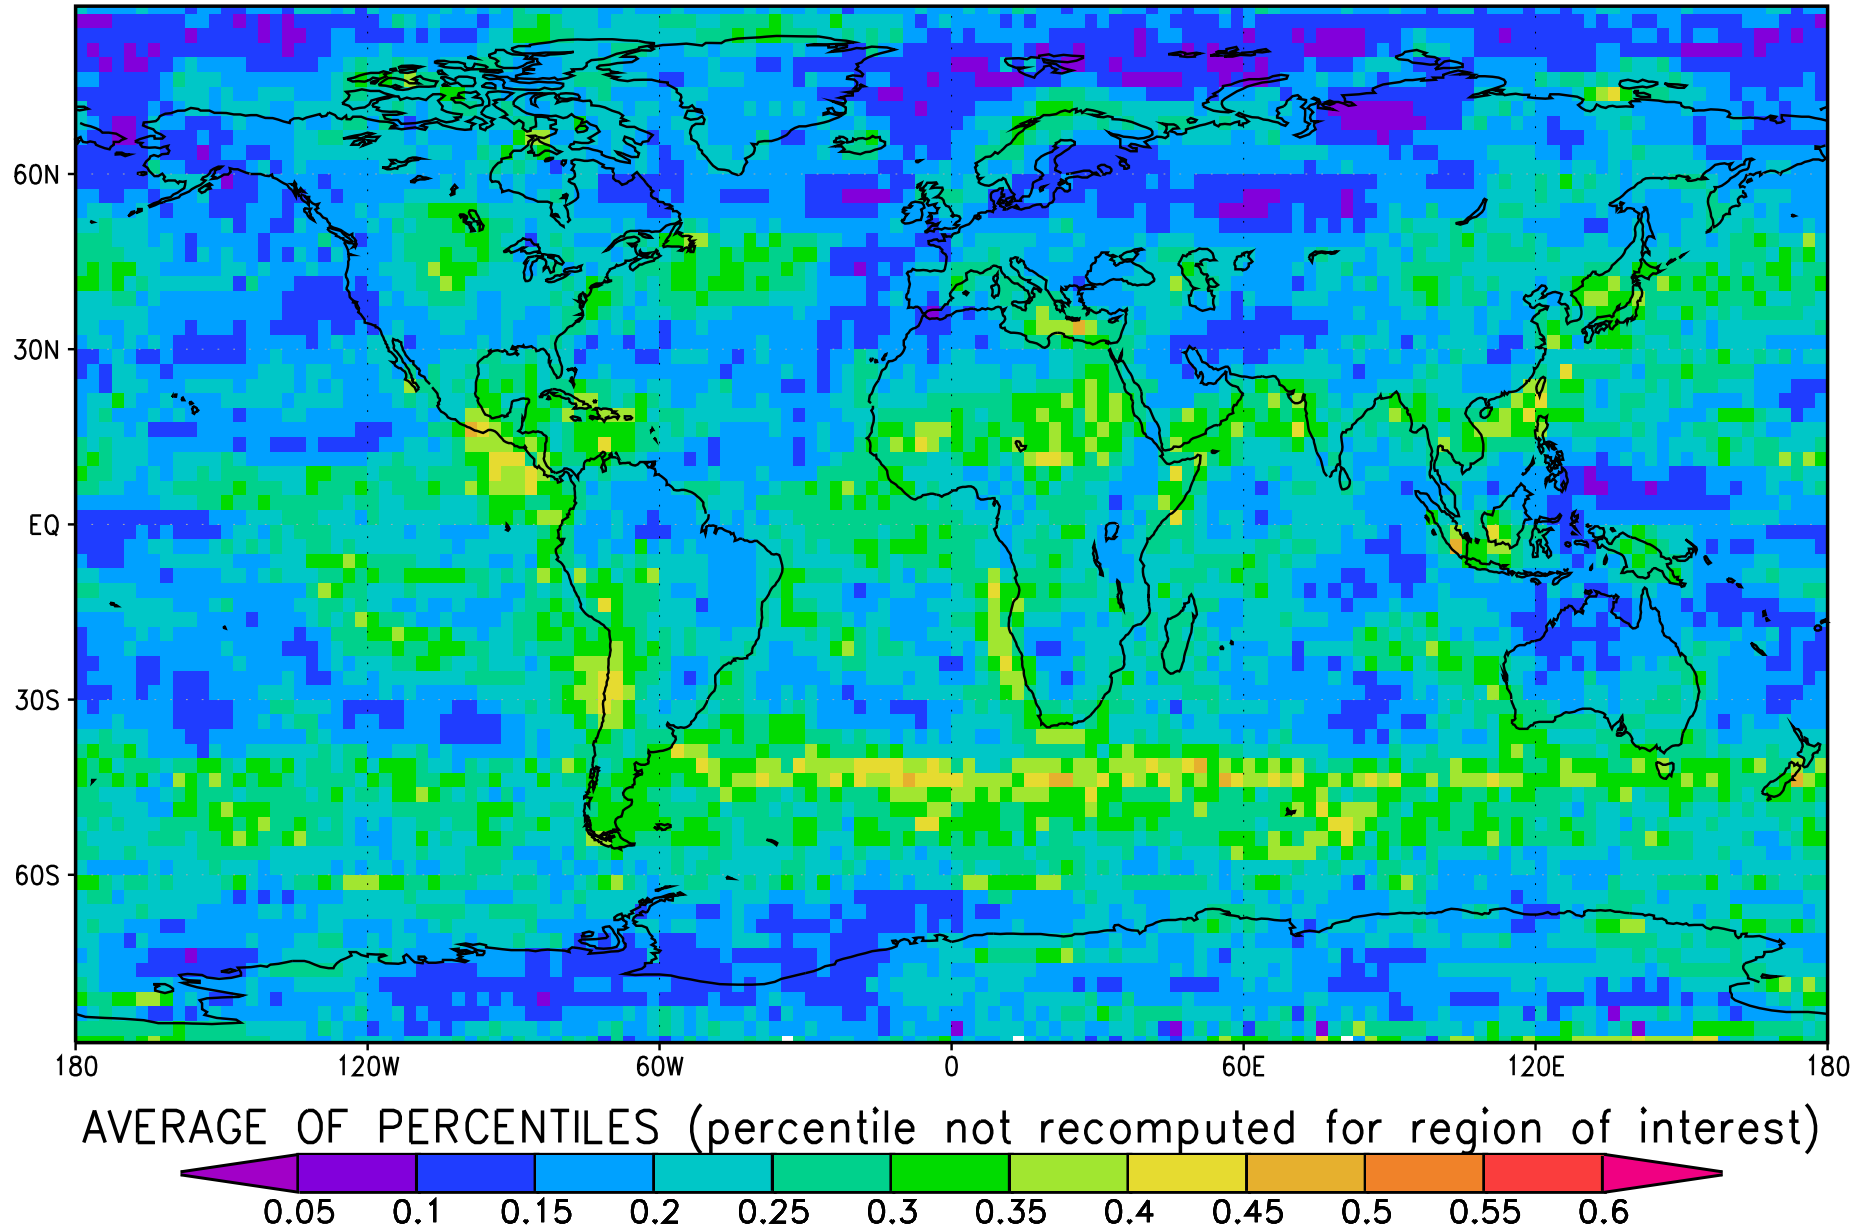

Precip precentile when (i,j) in lowest decile (i±2,j±2) DJF
GPCP monthly 2.5x2.5 Jan 1979 through Jun 2013 area weighted