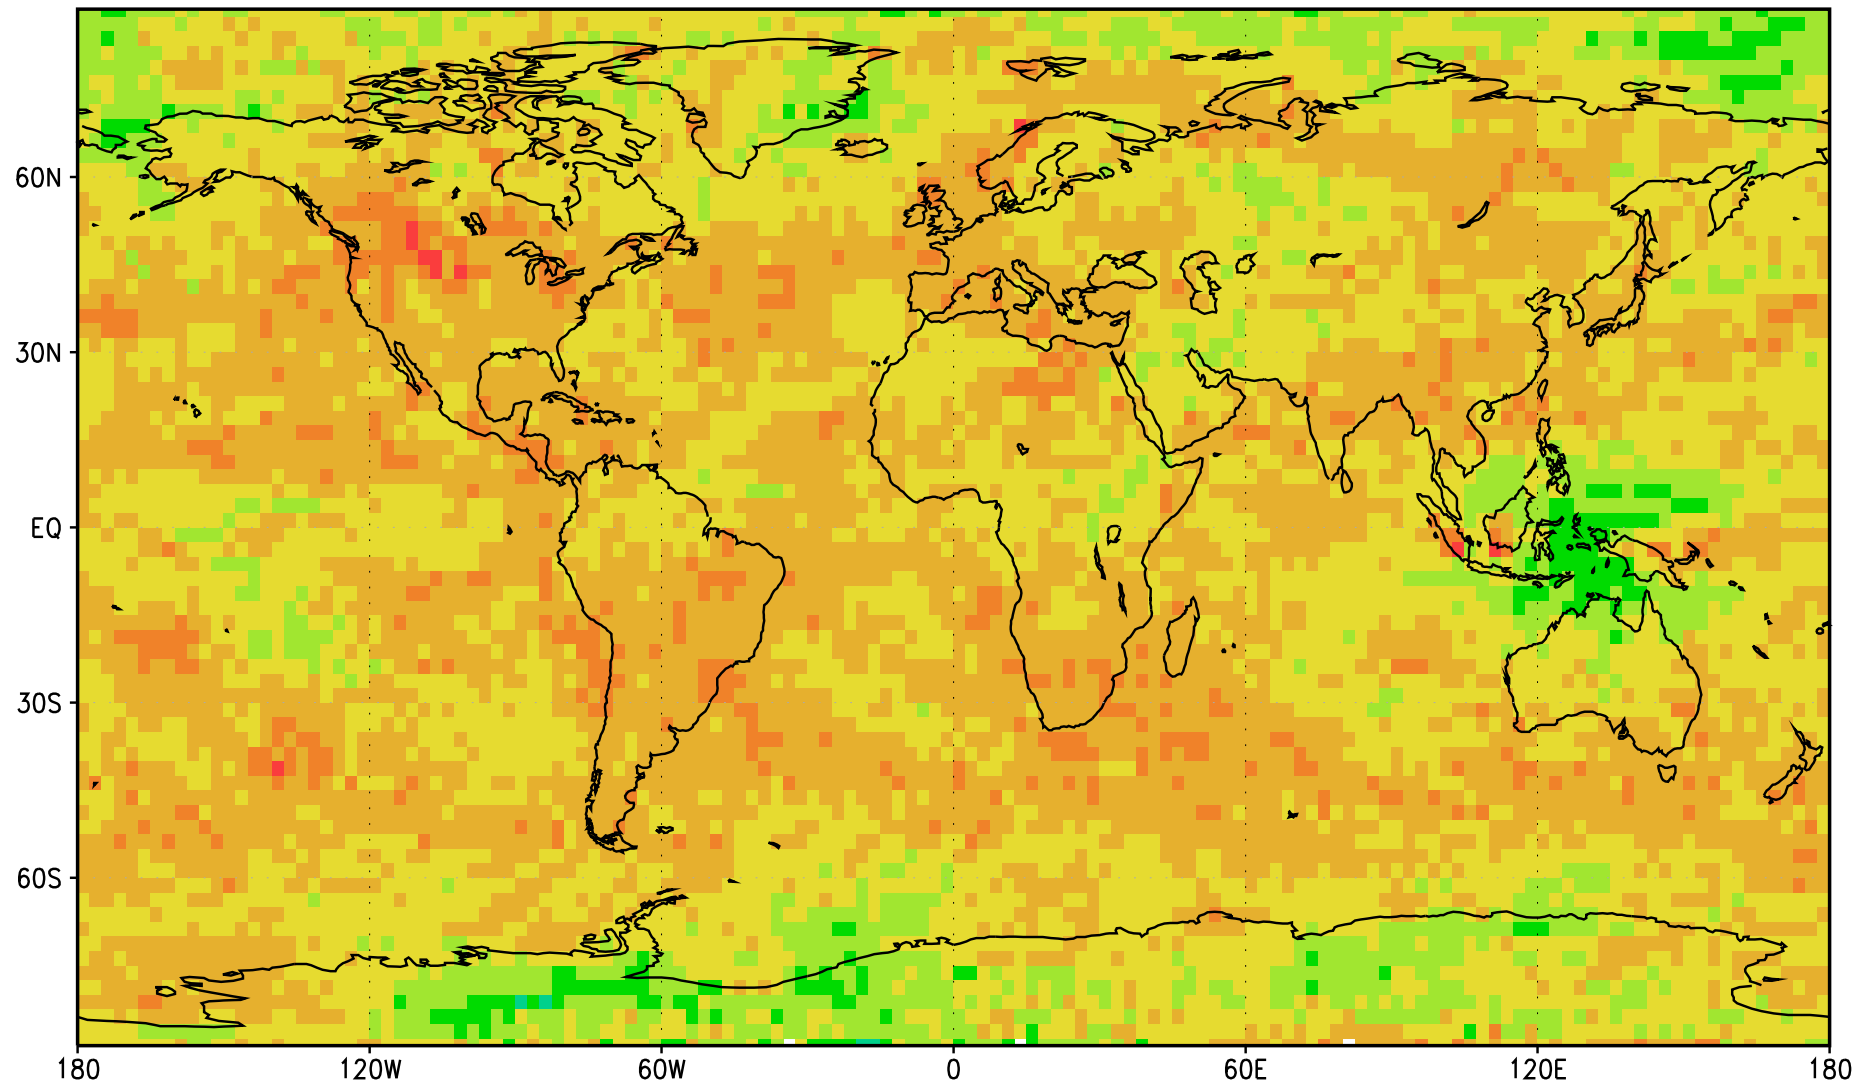

Precip precentile when (i,j) in lowest decile (i±10,j±10) DJF
GPCP monthly 2.5x2.5 Jan 1979 through Jun 2013 area weighted