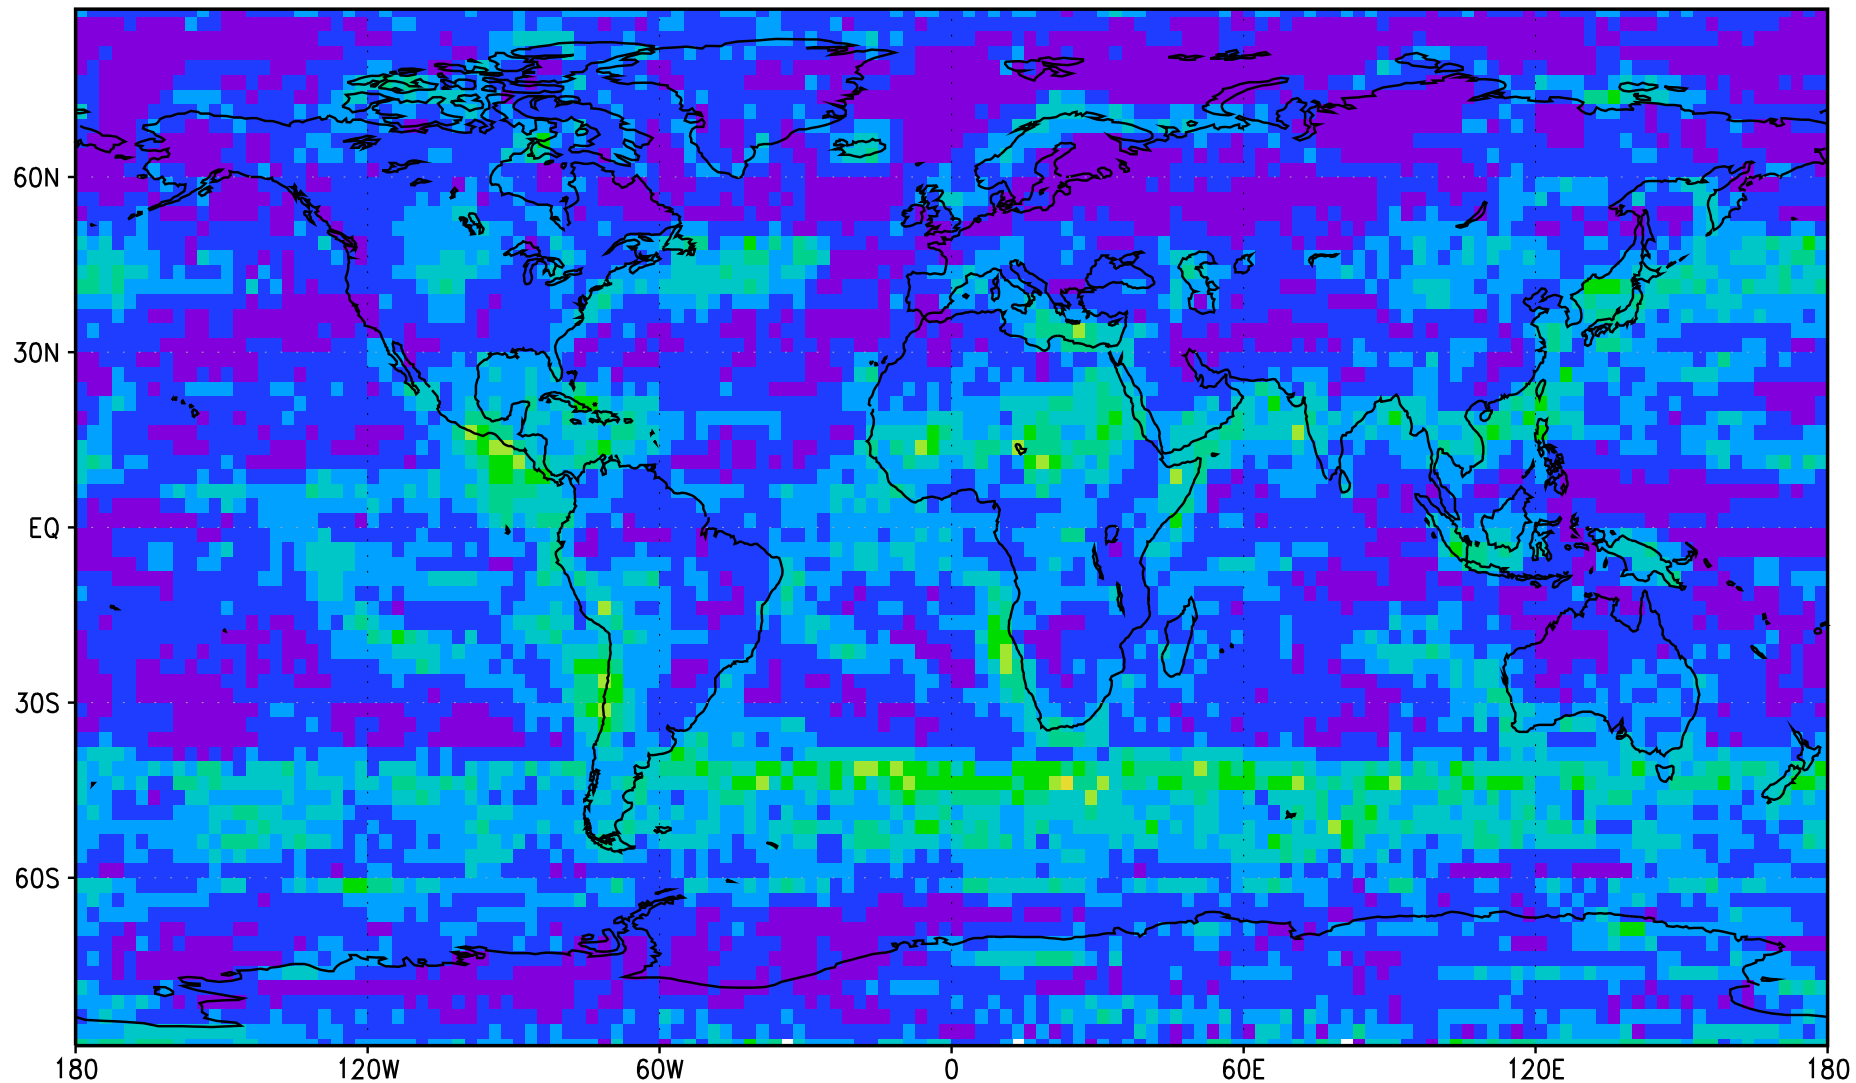

Precip percentile when (i,j) in lowest decile (i,j) only DJF
GPCP monthly 2.5x2.5 Jan 1979 through Jun 2013 area weighted

Precip percentile when (i,j) in lowest decile (i±1,j±1) DJF
GPCP monthly 2.5x2.5 Jan 1979 through Jun 2013 area weighted