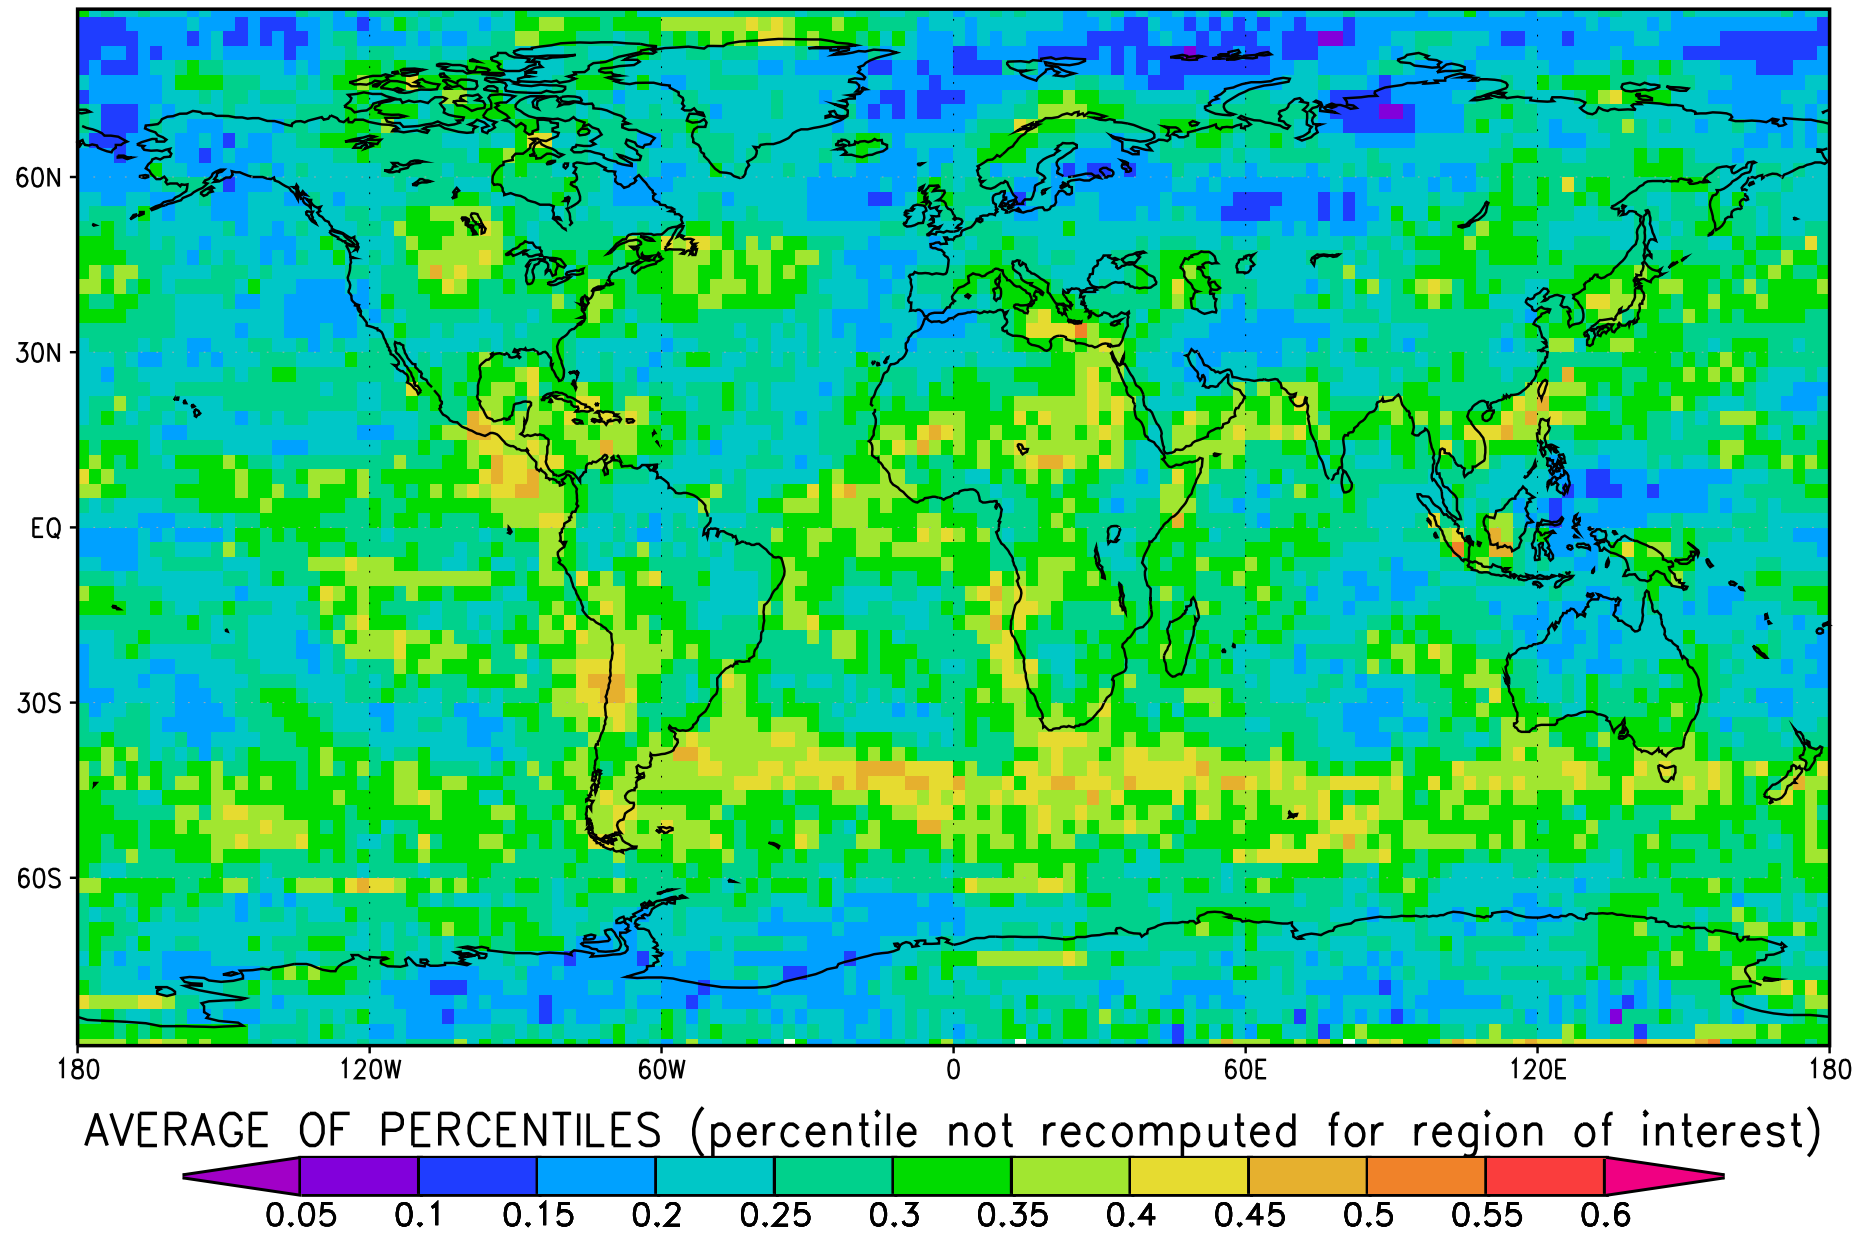

Precip percentile when (i,j) in lowest decile (i±3,j±3) DJF
GPCP monthly 2.5x2.5 Jan 1979 through Jun 2013 area weighted