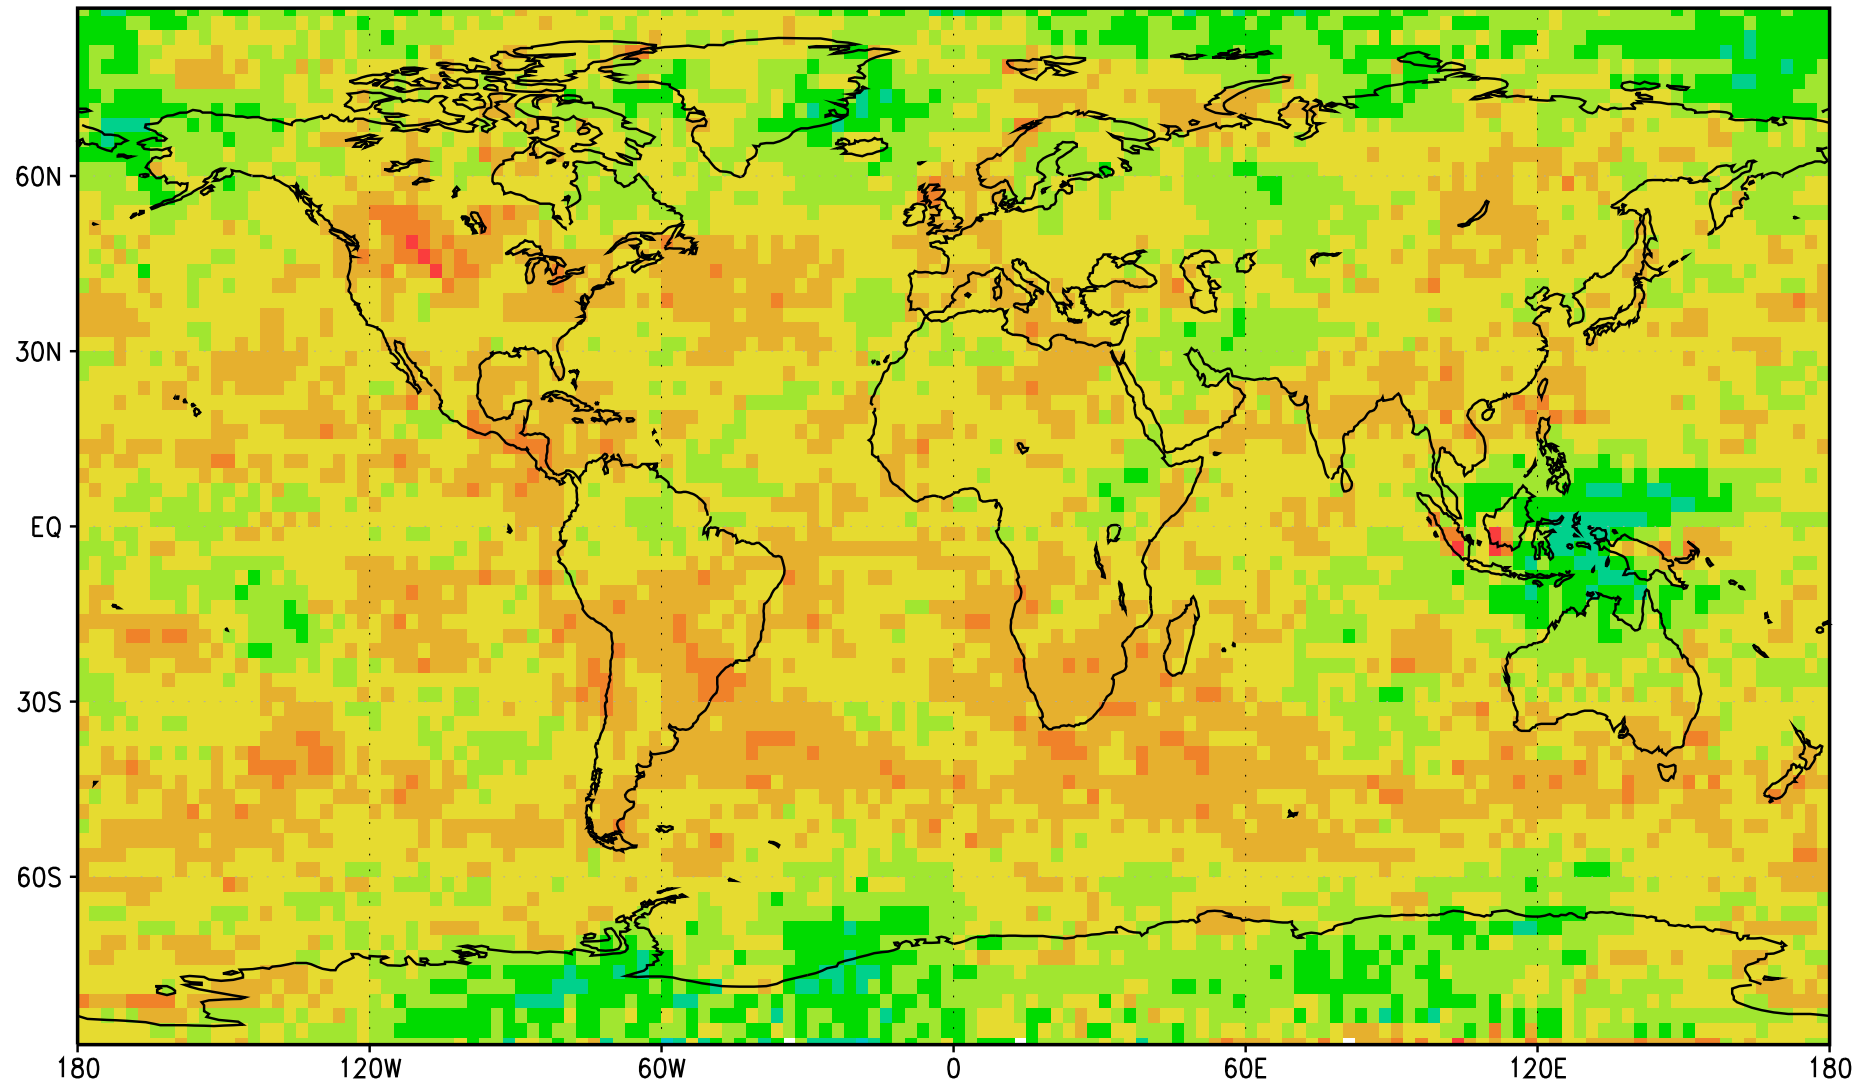

Precip percentile when (i,j) in lowest decile (i±8,j±8) DJF
GPCP monthly 2.5x2.5 Jan 1979 through Jun 2013 area weighted