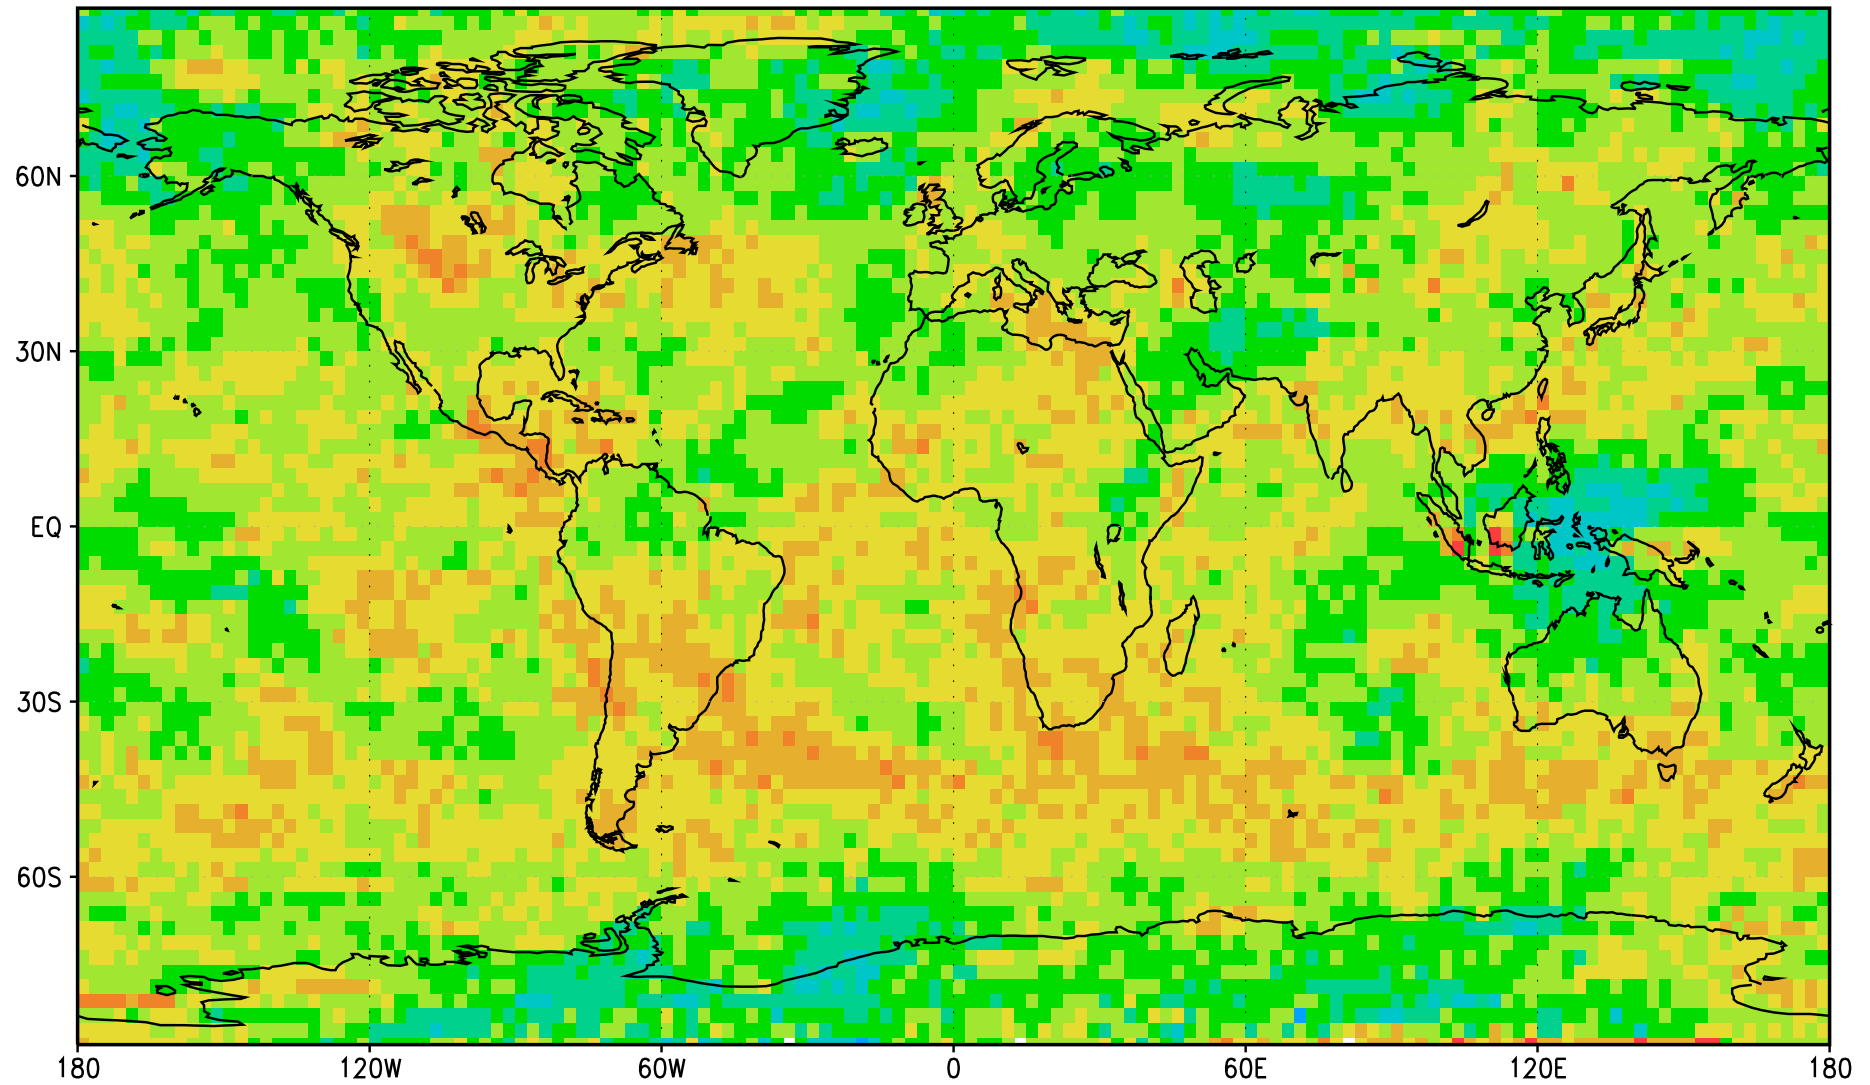

Precip precentile when (i,j) in lowest decile (i±6,j±6) DJF
GPCP monthly 2.5x2.5 Jan 1979 through Jun 2013 area weighted