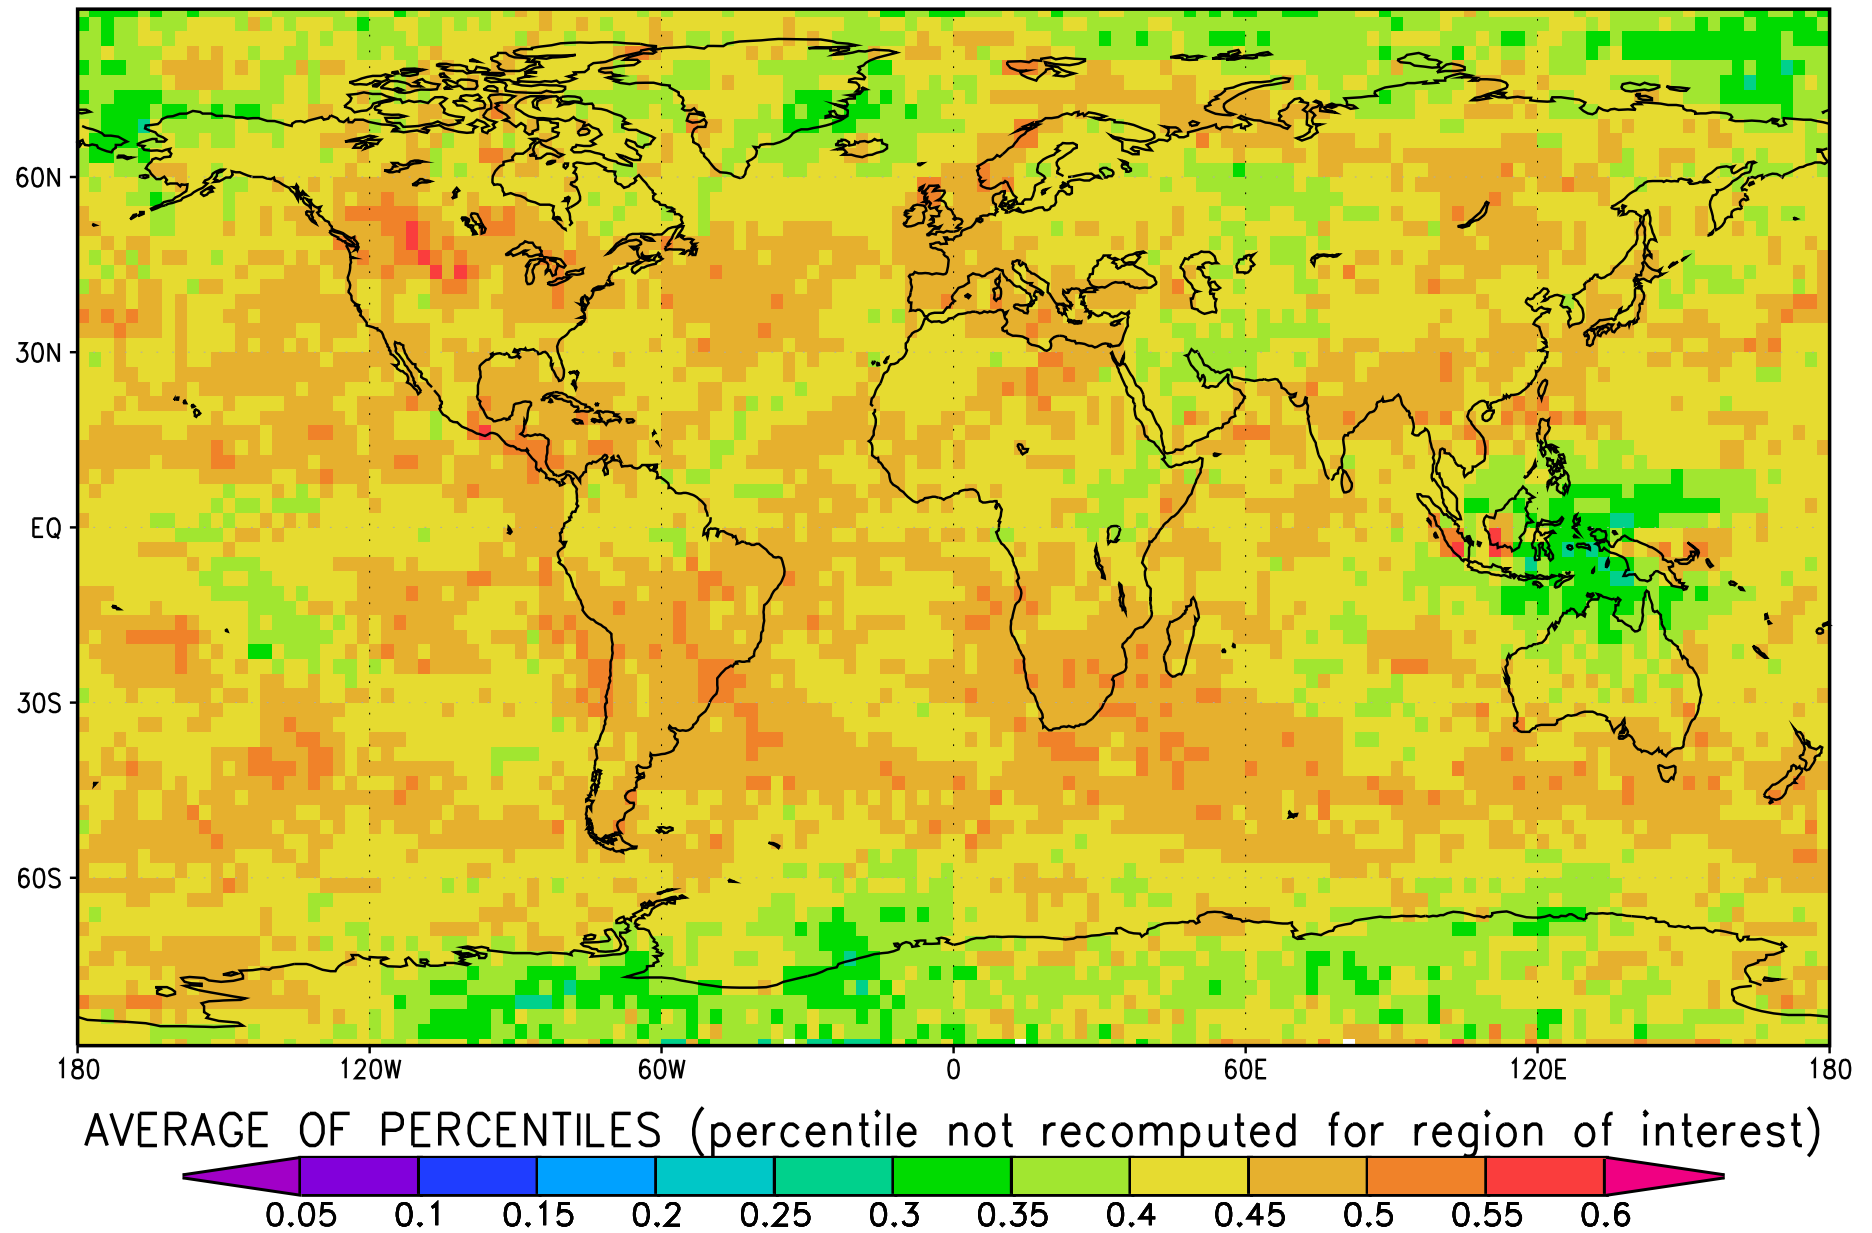

Precip percentile when (i,j) in lowest decile (i±9,j±9) DJF
GPCP monthly 2.5x2.5 Jan 1979 through Jun 2013 area weighted