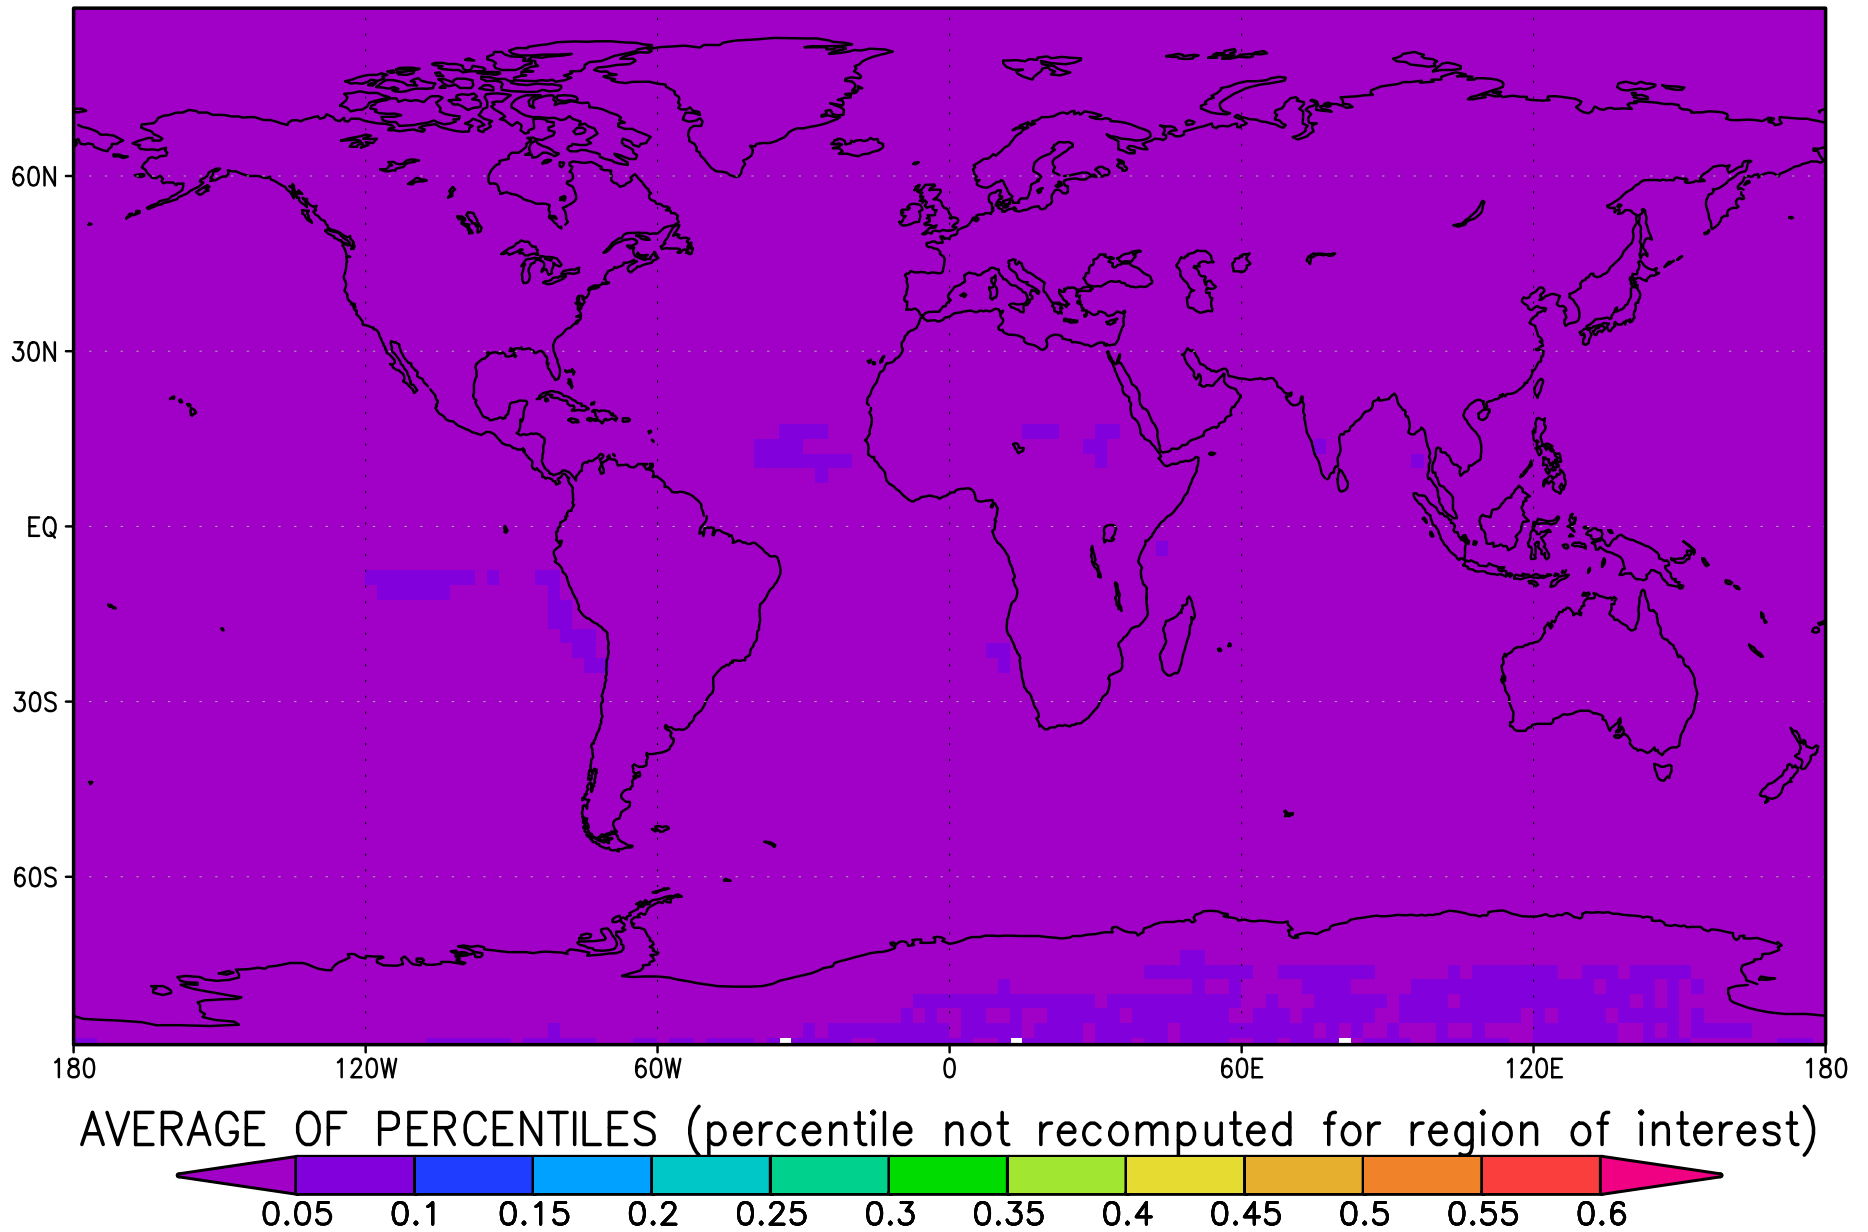

Precip percentile when (i,j) in lowest decile (i,j) only DJF
GPCP monthly 2.5x2.5 Jan 1979 through Jun 2013 area weighted

Precip percentile when (i,j) in lowest decile (i±1,j±1) DJF
GPCP monthly 2.5x2.5 Jan 1979 through Jun 2013 area weighted