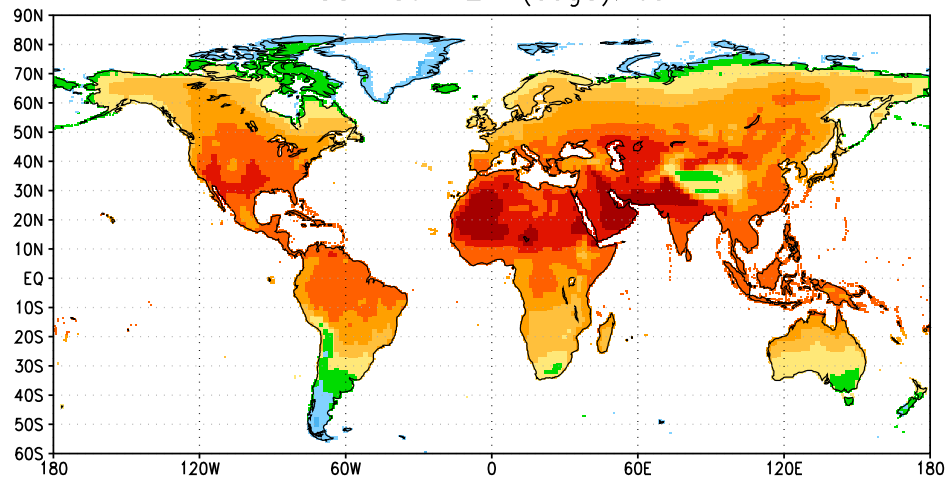

AGCM Ctrl T2M (degC): Jun