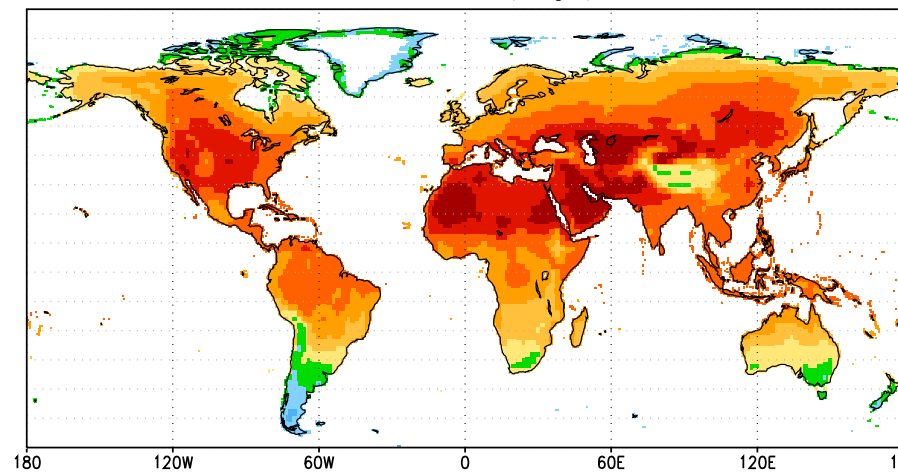

AGCM Ctrl PRCP (mm/d): Jun

Offline Ctrl PRCP (mm/d): Jun

AGCM Ctrl T2M (degC): Jun

Offline Ctrl T2M (degC): Jun

AGCM Ctrl PRCP (mm/d): Jul

Offline Ctrl PRCP (mm/d): Jul

AGCM Ctrl T2M (degC): Jul

Offline Ctrl T2M (degC): Jul