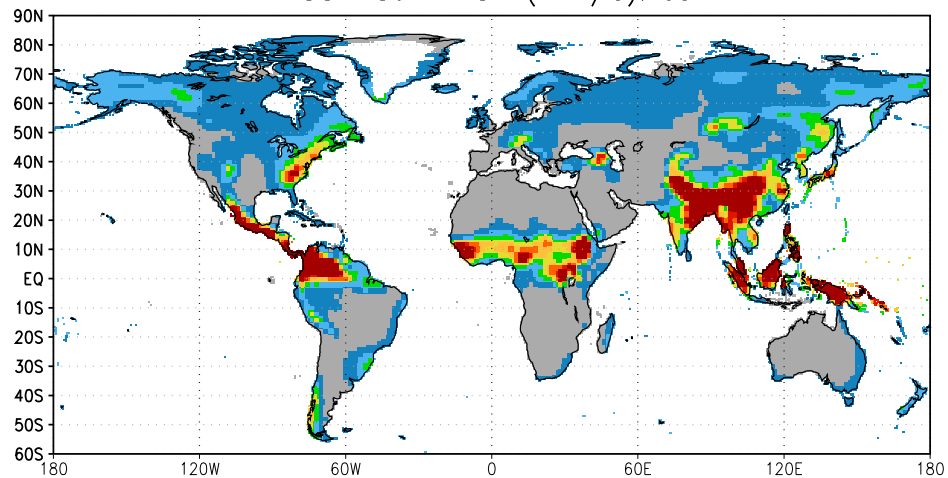

AGCM Ctrl PRCP (mm/d): Jun

Offline Ctrl PRCP (mm/d): Jun

AGCM Ctrl T2M (degC): Jun

Offline Ctrl T2M (degC): Jun

AGCM Ctrl PRCP (mm/d): Jul

Offline Ctrl PRCP (mm/d): Jul

AGCM Ctrl T2M (degC): Jul

Offline Ctrl T2M (degC): Jul