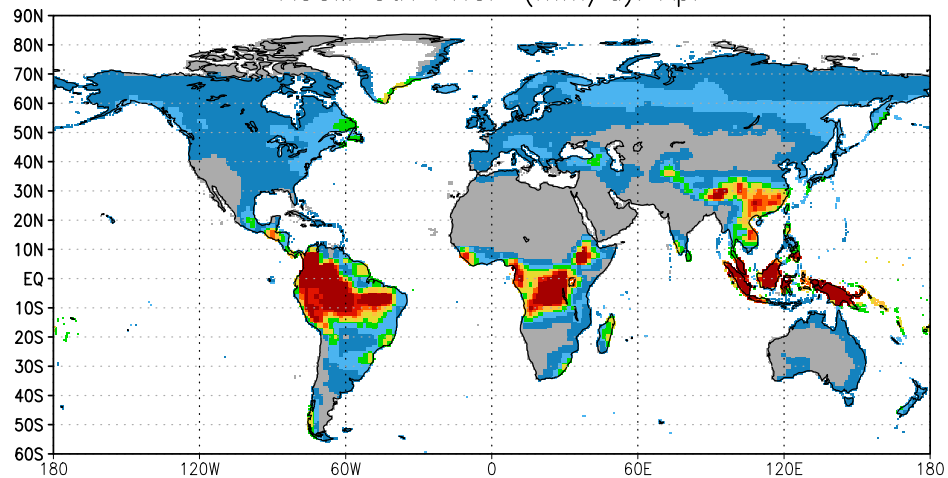

AGCM Ctrl PRCP (mm/d): Apr

Offline Ctrl PRCP (mm/d): Apr

AGCM Ctrl T2M (degC): Apr

Offline Ctrl T2M (degC): Apr

AGCM Ctrl PRCP (mm/d): May

Offline Ctrl PRCP (mm/d): May

AGCM Ctrl T2M (degC): May

Offline Ctrl T2M (degC): May