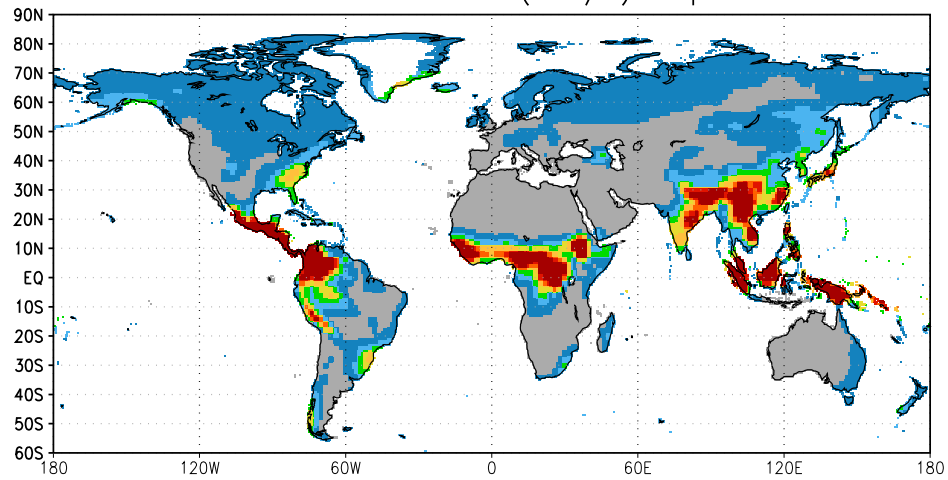

AGCM Ctrl PRCP (mm/d): Aug

Offline Ctrl PRCP (mm/d): Aug

AGCM Ctrl T2M (degC): Aug

Offline Ctrl T2M (degC): Aug

AGCM Ctrl PRCP (mm/d): Sep

Offline Ctrl PRCP (mm/d): Sep

AGCM Ctrl T2M (degC): Sep

Offline Ctrl T2M (degC): Sep