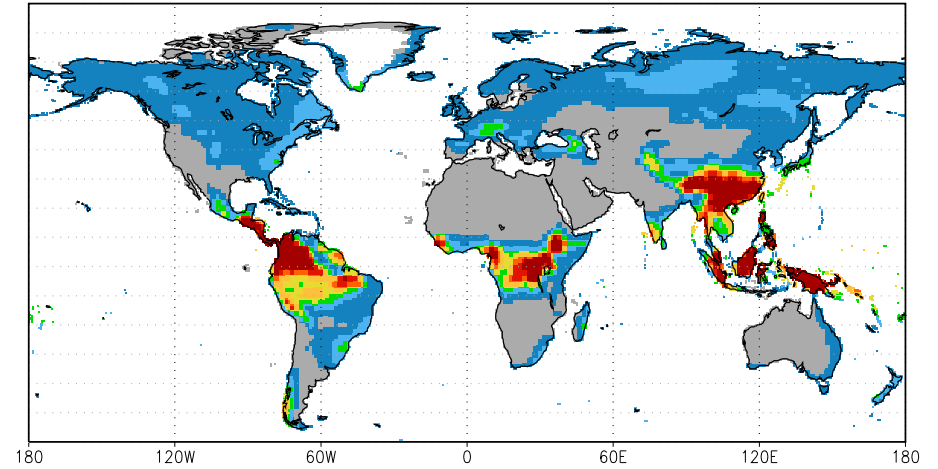

AGCM Ctrl PRCP (mm/d): Apr

Offline Ctrl PRCP (mm/d): Apr

AGCM Ctrl T2M (degC): Apr

Offline Ctrl T2M (degC): Apr

AGCM Ctrl PRCP (mm/d): May

Offline Ctrl PRCP (mm/d): May

AGCM Ctrl T2M (degC): May

Offline Ctrl T2M (degC): May