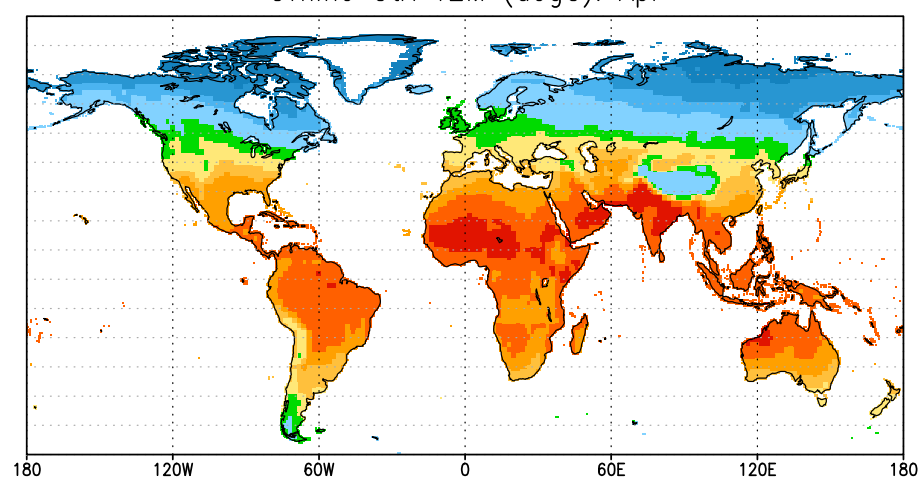

AGCM Ctrl PRCP (mm/d): Apr

Offline Ctrl PRCP (mm/d): Apr

AGCM Ctrl T2M (degC): Apr

Offline Ctrl T2M (degC): Apr

AGCM Ctrl PRCP (mm/d): May

Offline Ctrl PRCP (mm/d): May

AGCM Ctrl T2M (degC): May

Offline Ctrl T2M (degC): May