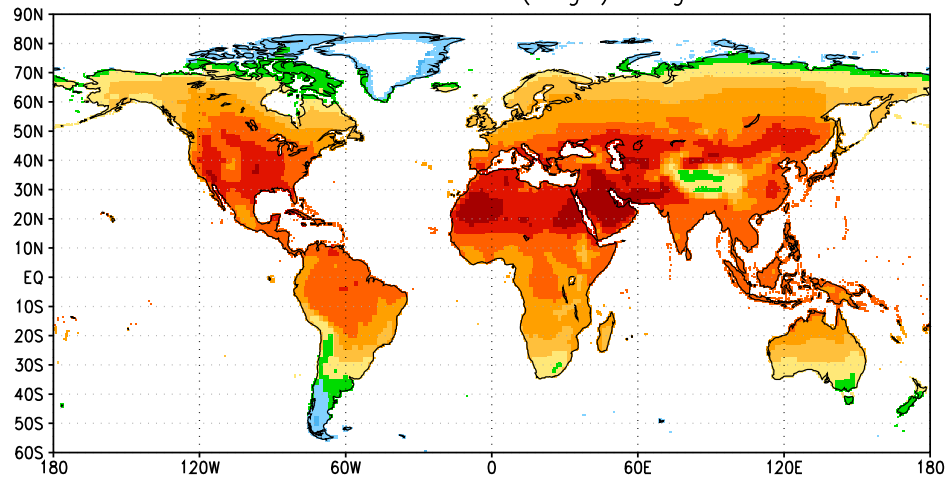

AGCM Ctrl T2M (degC): Aug