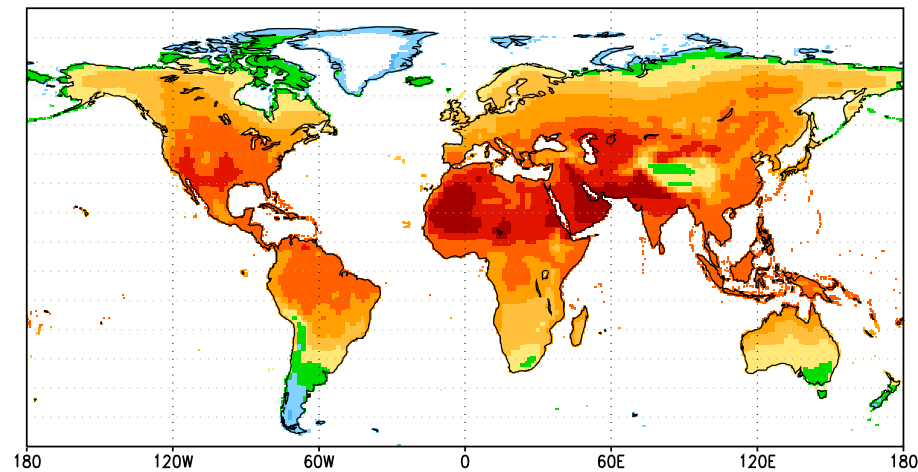

AGCM Ctrl PRCP (mm/d): Jun

Offline Ctrl PRCP (mm/d): Jun

AGCM Ctrl T2M (degC): Jun

Offline Ctrl T2M (degC): Jun

AGCM Ctrl PRCP (mm/d): Jul

Offline Ctrl PRCP (mm/d): Jul

AGCM Ctrl T2M (degC): Jul

Offline Ctrl T2M (degC): Jul