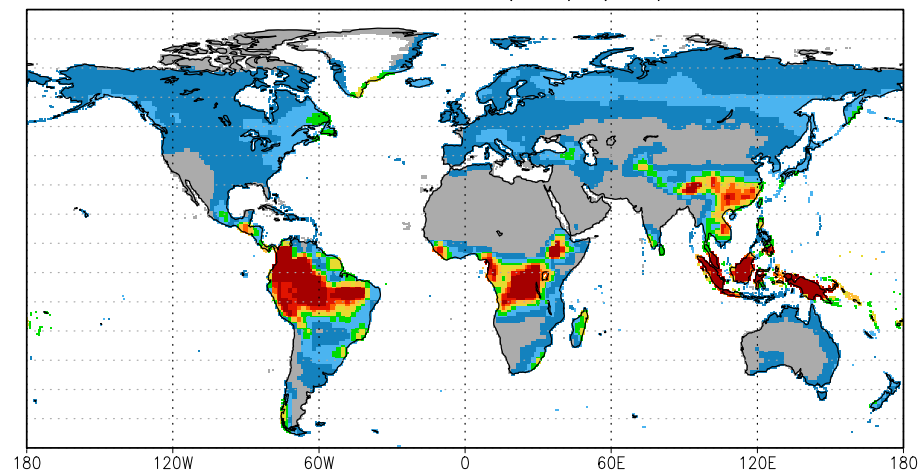

AGCM Ctrl PRCP (mm/d): Apr

Offline Ctrl PRCP (mm/d): Apr

AGCM Ctrl T2M (degC): Apr

Offline Ctrl T2M (degC): Apr

AGCM Ctrl PRCP (mm/d): May

Offline Ctrl PRCP (mm/d): May

AGCM Ctrl T2M (degC): May

Offline Ctrl T2M (degC): May