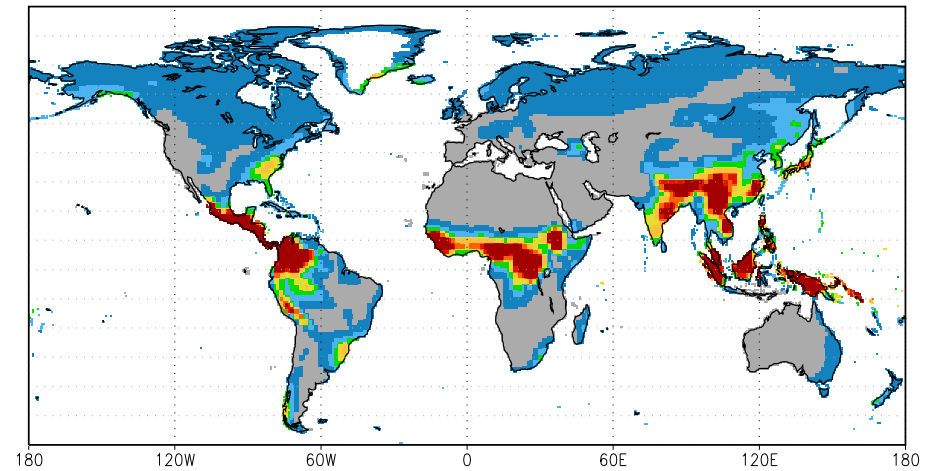

AGCM Ctrl PRCP (mm/d): Aug

Offline Ctrl PRCP (mm/d): Aug

AGCM Ctrl T2M (degC): Aug

Offline Ctrl T2M (degC): Aug

AGCM Ctrl PRCP (mm/d): Sep

Offline Ctrl PRCP (mm/d): Sep

AGCM Ctrl T2M (degC): Sep

Offline Ctrl T2M (degC): Sep