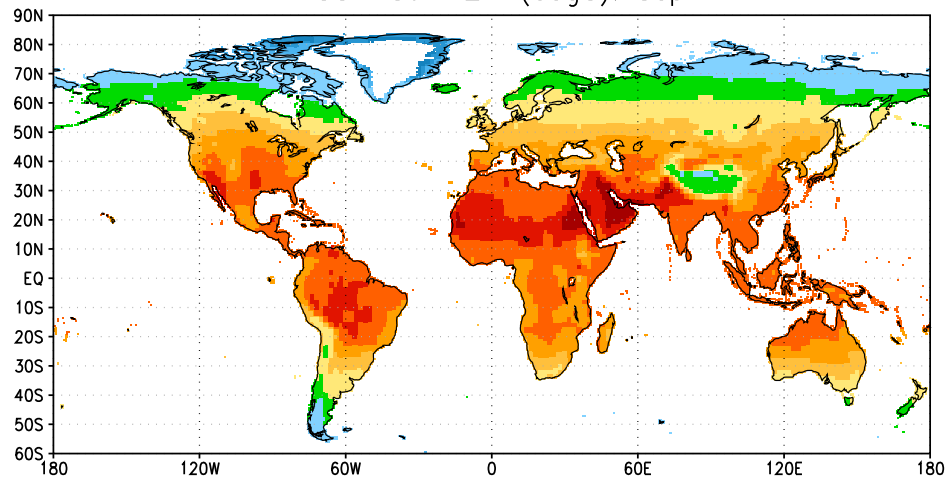

AGCM Ctrl PRCP (mm/d): Aug

Offline Ctrl PRCP (mm/d): Aug

AGCM Ctrl T2M (degC): Aug

Offline Ctrl T2M (degC): Aug

AGCM Ctrl PRCP (mm/d): Sep

Offline Ctrl PRCP (mm/d): Sep

AGCM Ctrl T2M (degC): Sep

Offline Ctrl T2M (degC): Sep