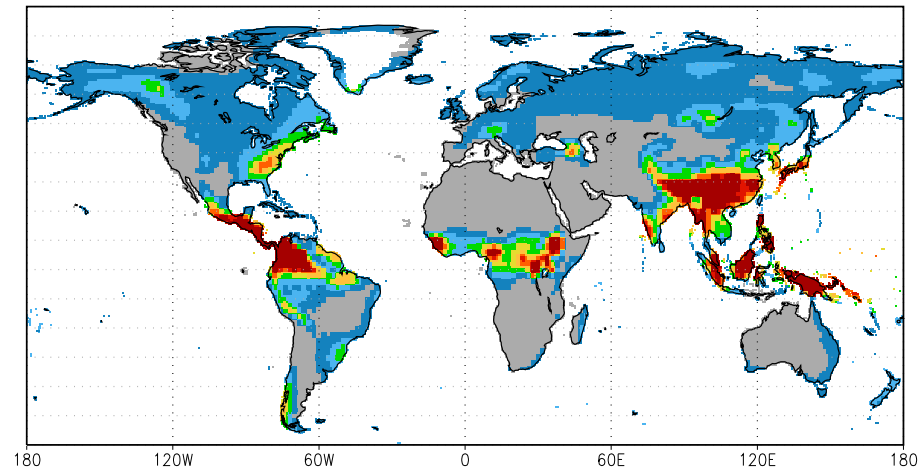

Offline Ctrl PRCP (mm/d): Jun