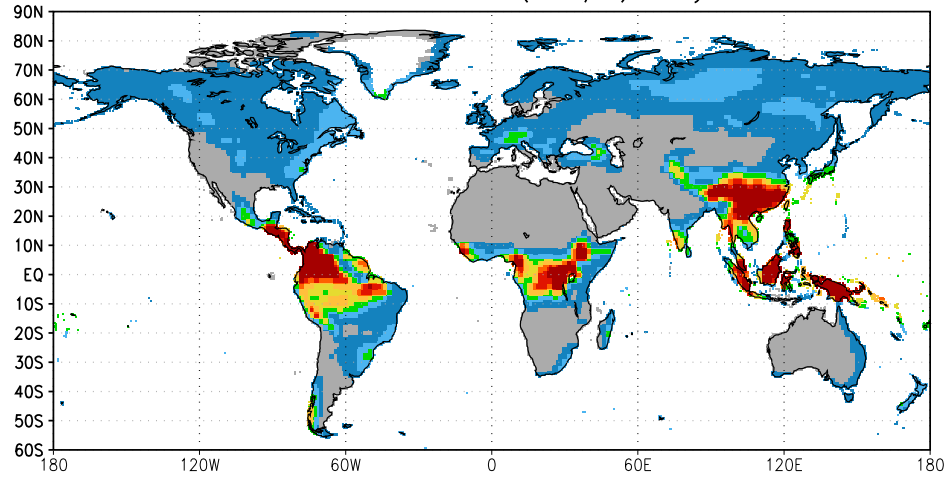

AGCM Ctrl PRCP (mm/d): Apr

Offline Ctrl PRCP (mm/d): Apr

AGCM Ctrl T2M (degC): Apr

Offline Ctrl T2M (degC): Apr

AGCM Ctrl PRCP (mm/d): May

Offline Ctrl PRCP (mm/d): May

AGCM Ctrl T2M (degC): May

Offline Ctrl T2M (degC): May