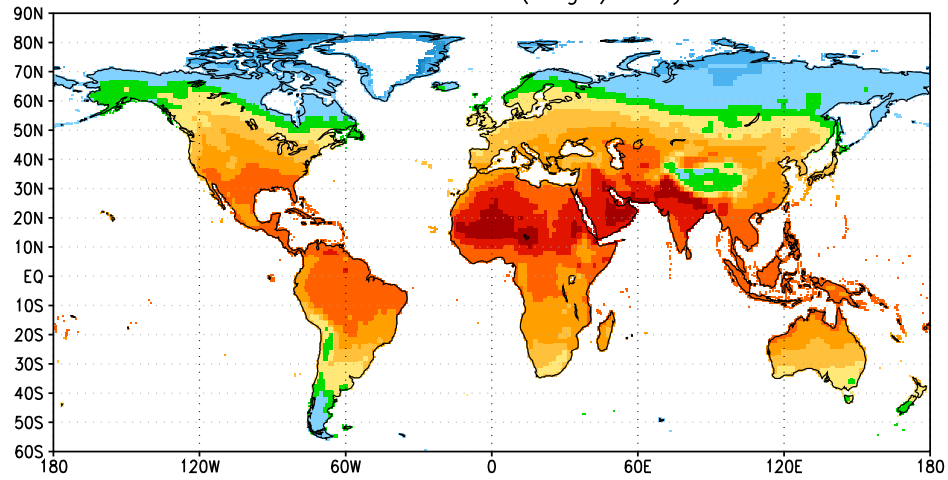

AGCM Ctrl PRCP (mm/d): Apr

Offline Ctrl PRCP (mm/d): Apr

AGCM Ctrl T2M (degC): Apr

Offline Ctrl T2M (degC): Apr

AGCM Ctrl PRCP (mm/d): May

Offline Ctrl PRCP (mm/d): May

AGCM Ctrl T2M (degC): May

Offline Ctrl T2M (degC): May