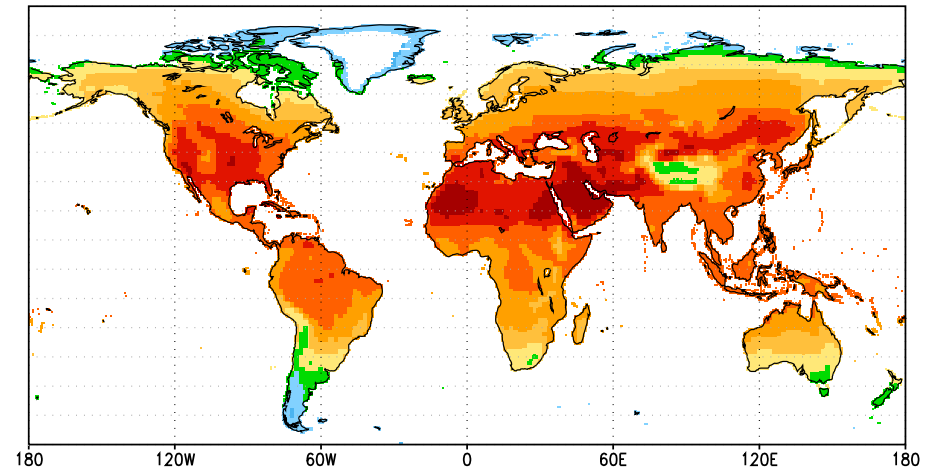

AGCM Ctrl PRCP (mm/d): Aug

Offline Ctrl PRCP (mm/d): Aug

AGCM Ctrl T2M (degC): Aug

Offline Ctrl T2M (degC): Aug

AGCM Ctrl PRCP (mm/d): Sep

Offline Ctrl PRCP (mm/d): Sep

AGCM Ctrl T2M (degC): Sep

Offline Ctrl T2M (degC): Sep