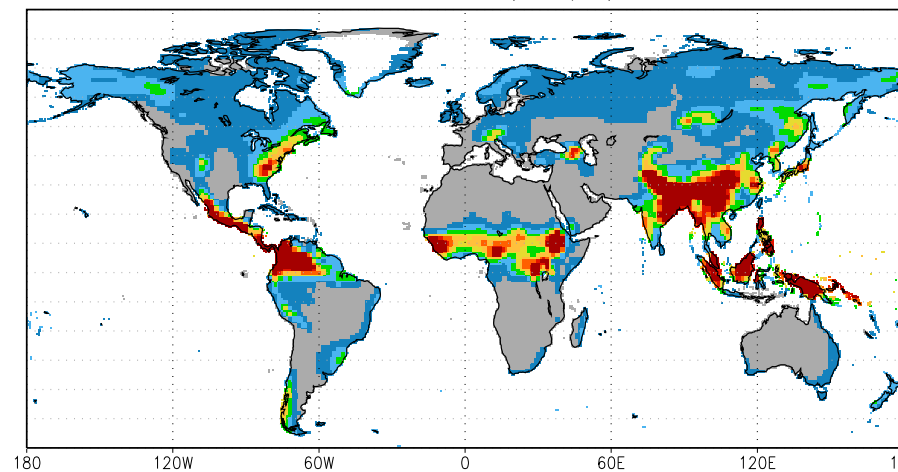

AGCM Ctrl PRCP (mm/d): Jun

Offline Ctrl PRCP (mm/d): Jun

AGCM Ctrl T2M (degC): Jun

Offline Ctrl T2M (degC): Jun

AGCM Ctrl PRCP (mm/d): Jul

Offline Ctrl PRCP (mm/d): Jul

AGCM Ctrl T2M (degC): Jul

Offline Ctrl T2M (degC): Jul