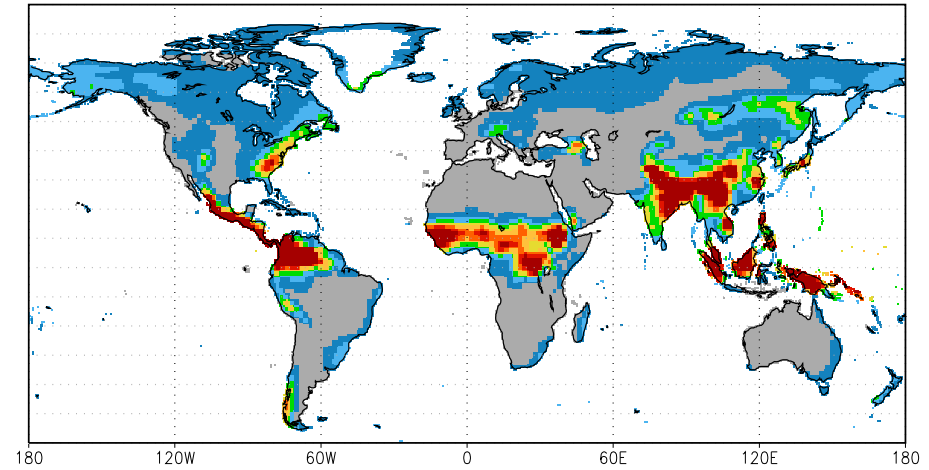

Offline Ctrl PRCP (mm/d): Aug