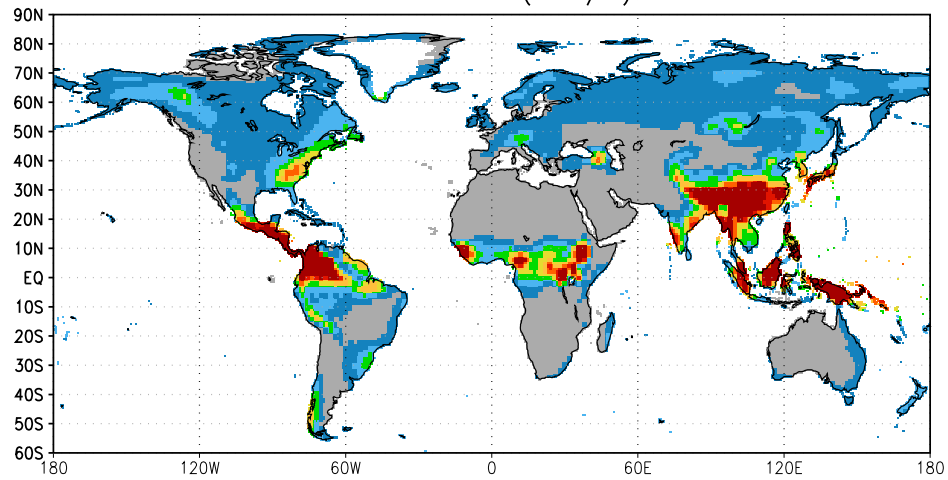

AGCM Ctrl PRCP (mm/d): Jun