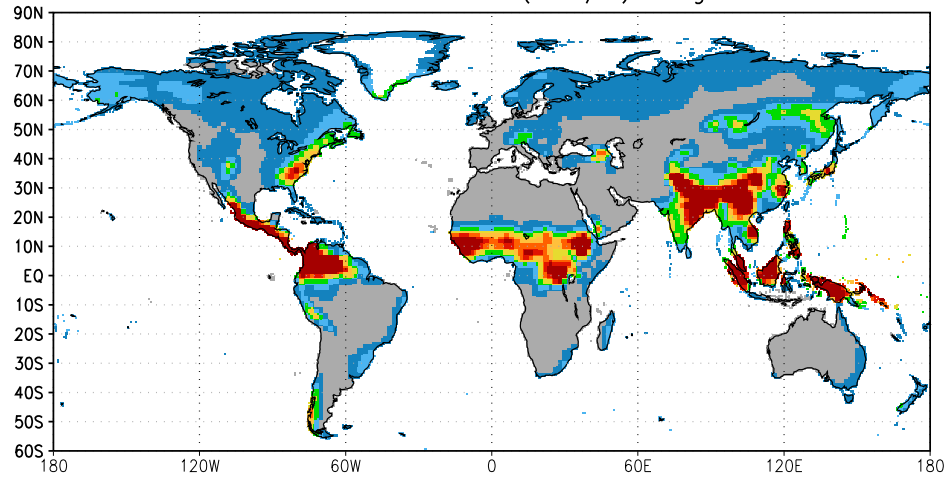

AGCM Ctrl PRCP (mm/d): Aug