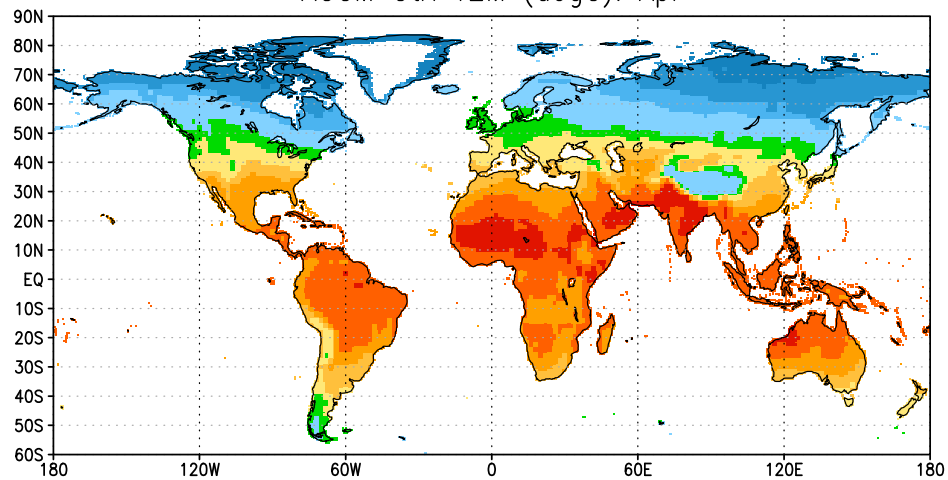

AGCM Ctrl PRCP (mm/d): Apr

Offline Ctrl PRCP (mm/d): Apr

AGCM Ctrl T2M (degC): Apr

Offline Ctrl T2M (degC): Apr

AGCM Ctrl PRCP (mm/d): May

Offline Ctrl PRCP (mm/d): May

AGCM Ctrl T2M (degC): May

Offline Ctrl T2M (degC): May