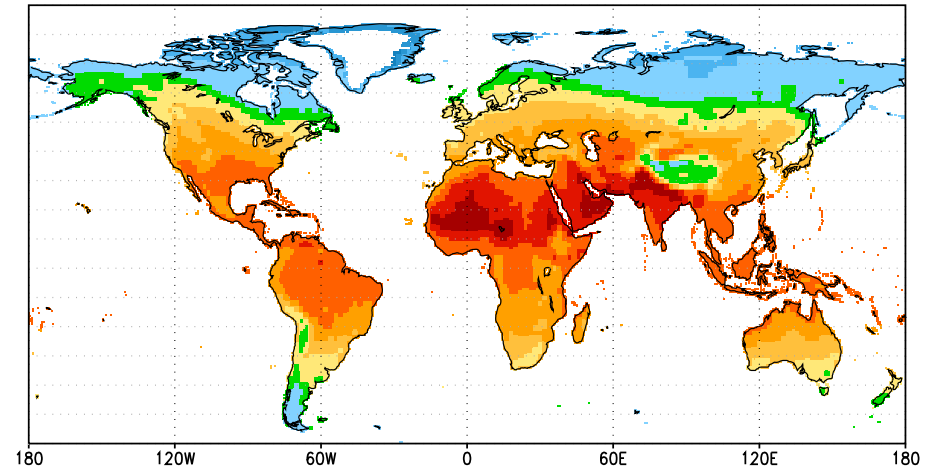

AGCM Ctrl PRCP (mm/d): Apr

Offline Ctrl PRCP (mm/d): Apr

AGCM Ctrl T2M (degC): Apr

Offline Ctrl T2M (degC): Apr

AGCM Ctrl PRCP (mm/d): May

Offline Ctrl PRCP (mm/d): May

AGCM Ctrl T2M (degC): May

Offline Ctrl T2M (degC): May