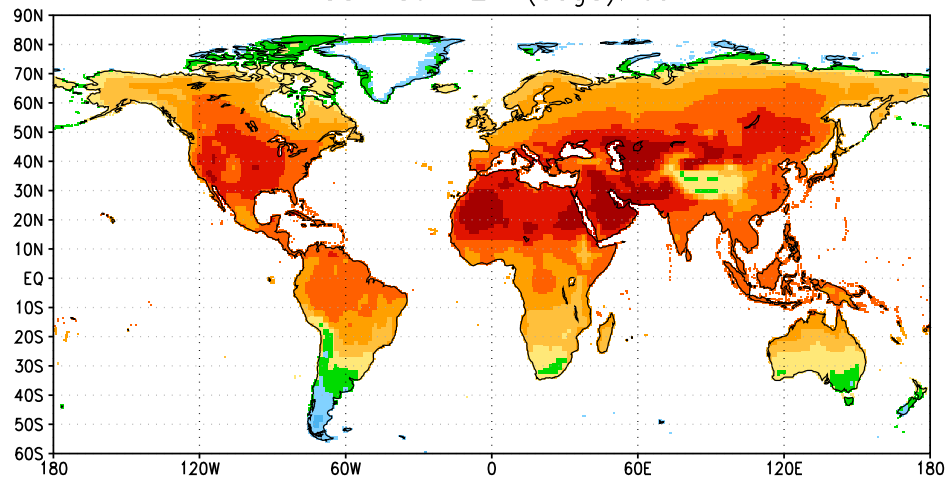

AGCM Ctrl PRCP (mm/d): Jun

Offline Ctrl PRCP (mm/d): Jun

AGCM Ctrl T2M (degC): Jun

Offline Ctrl T2M (degC): Jun

AGCM Ctrl PRCP (mm/d): Jul

Offline Ctrl PRCP (mm/d): Jul

AGCM Ctrl T2M (degC): Jul

Offline Ctrl T2M (degC): Jul