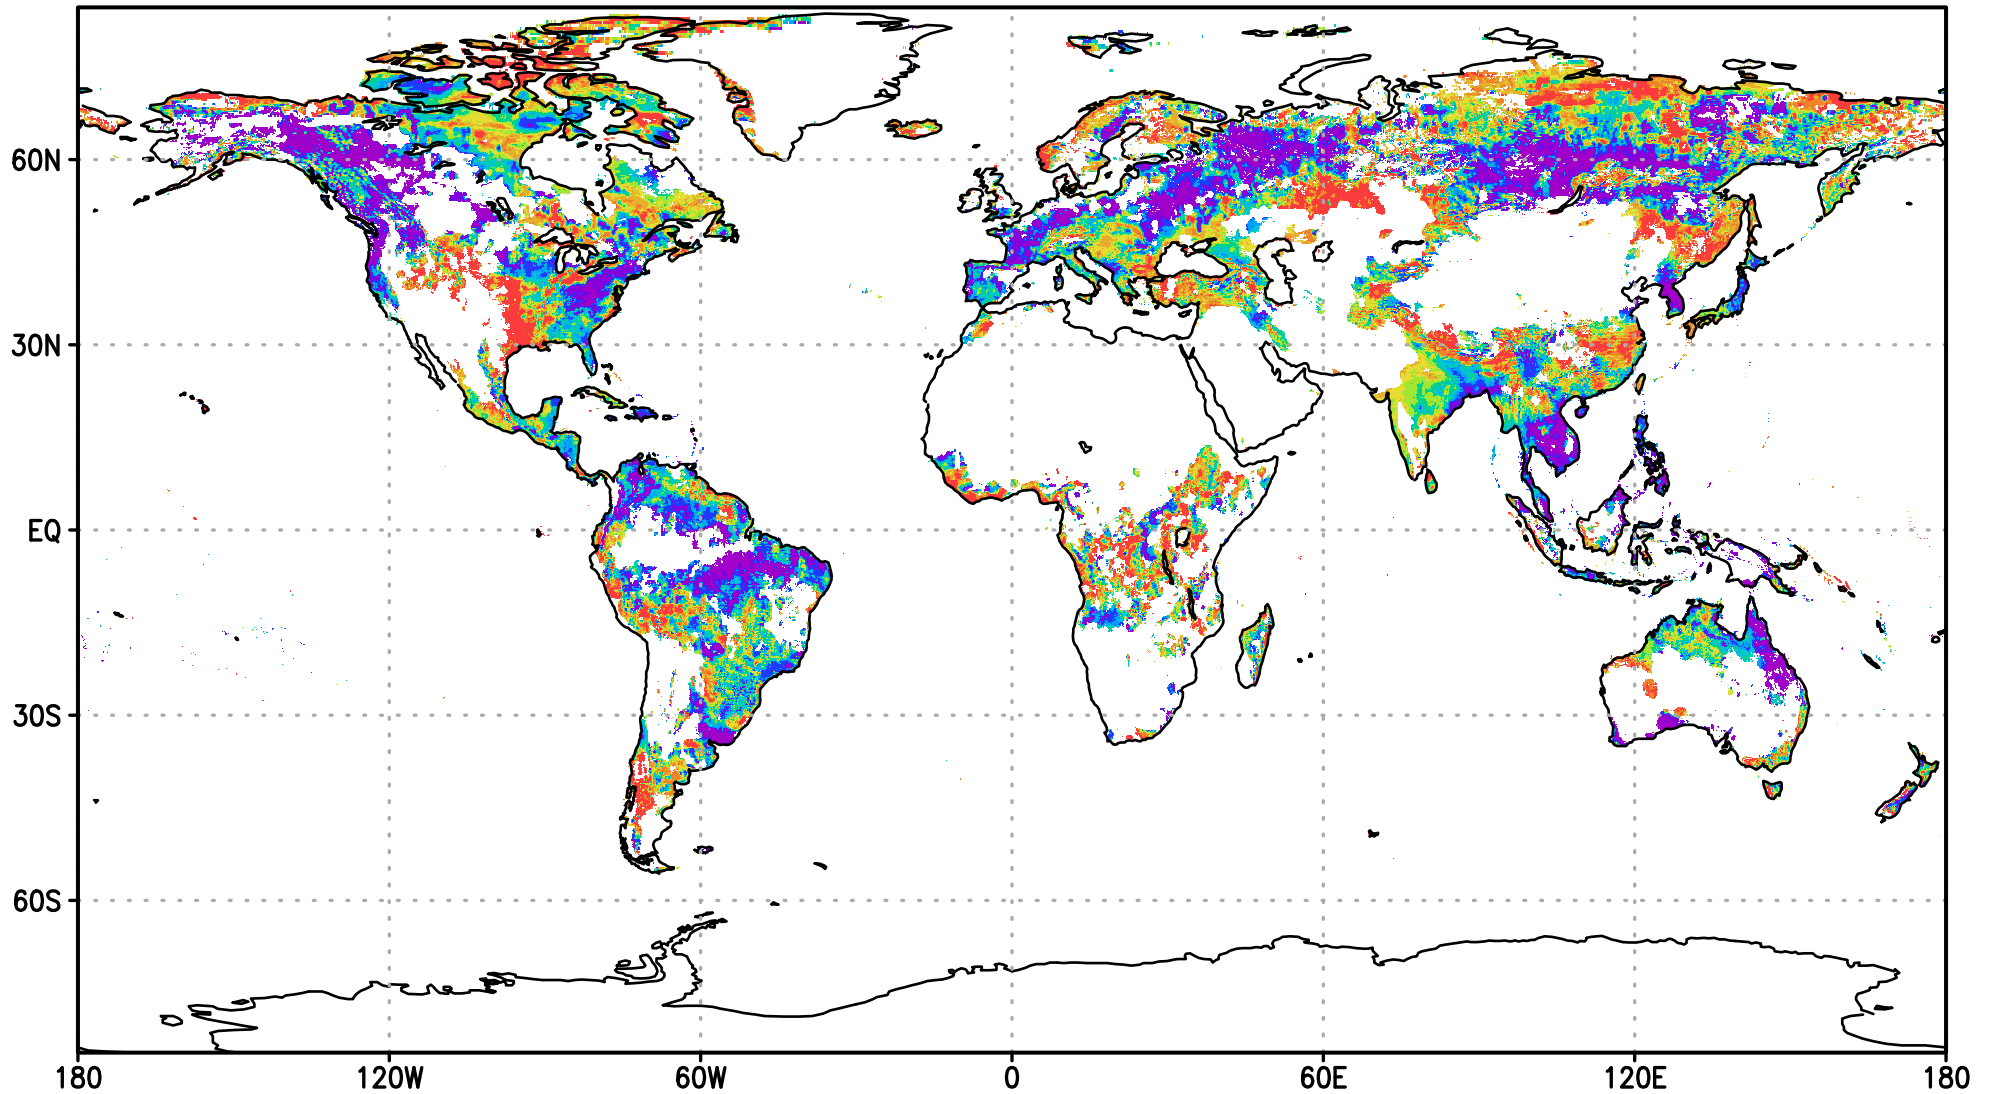

SMAP rzmc percentile 21:30z 9 Jun 2015

SMAP rzmc

21:30z 9 Jun 2015