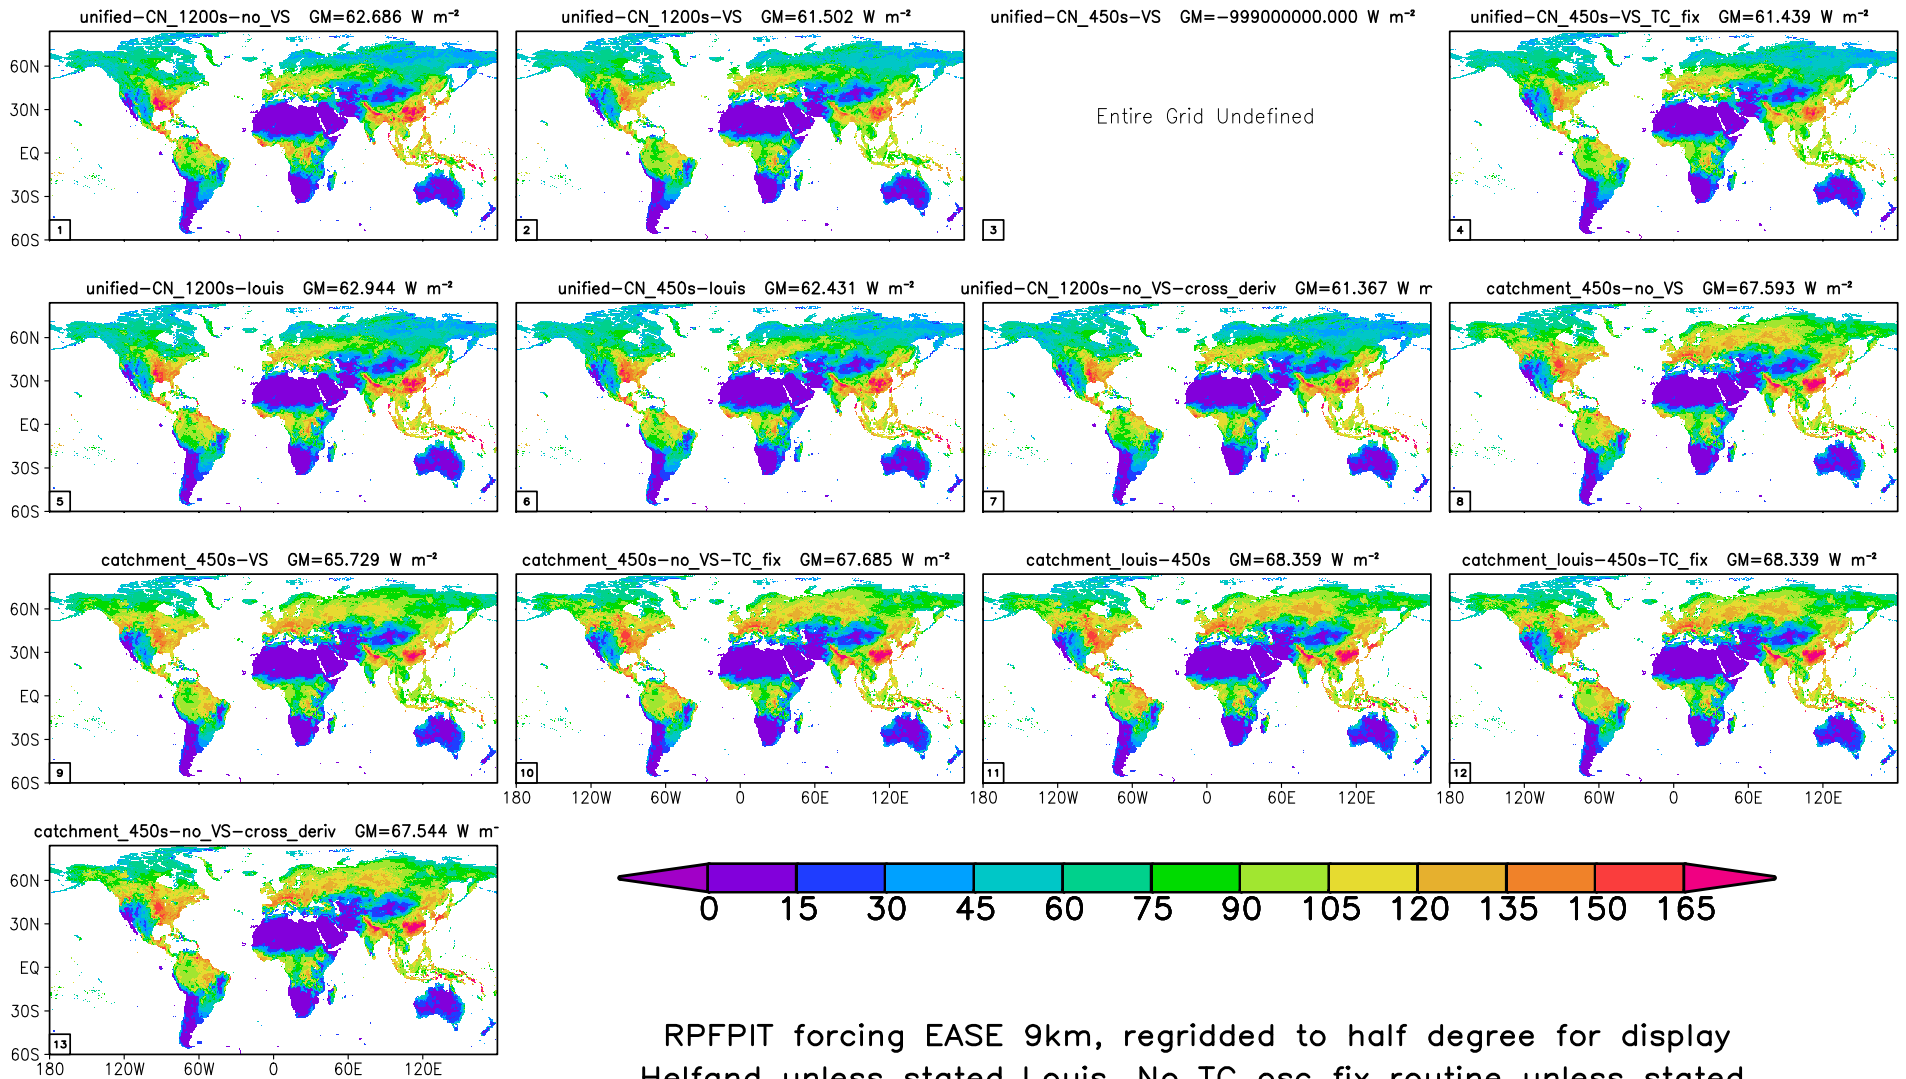

SHFLUX EASE 9km Jul 2013

LHFLUX EASE 9km Jul 2013

RPFIT forcing EASE 9km, regridded to half degree for display
 Helfand unless stated Louis. No TC osc fix routine unless stated.

GHFLUX EASE 9km Jul 2013

RPFPIIT forcing EASE 9km, regridded to half degree for display
 Helfand unless stated Louis. No TC osc fix routine unless stated.

TSURF EASE 9km Jul 2013

TSURF minus T_{AIR} EASE 9km Jul 2013

RZMC EASE 9km Jul 2013

RUNOFF EASE 9km Jul 2013

WATER_BAL * 10⁶ EASE 9km Jul 2013