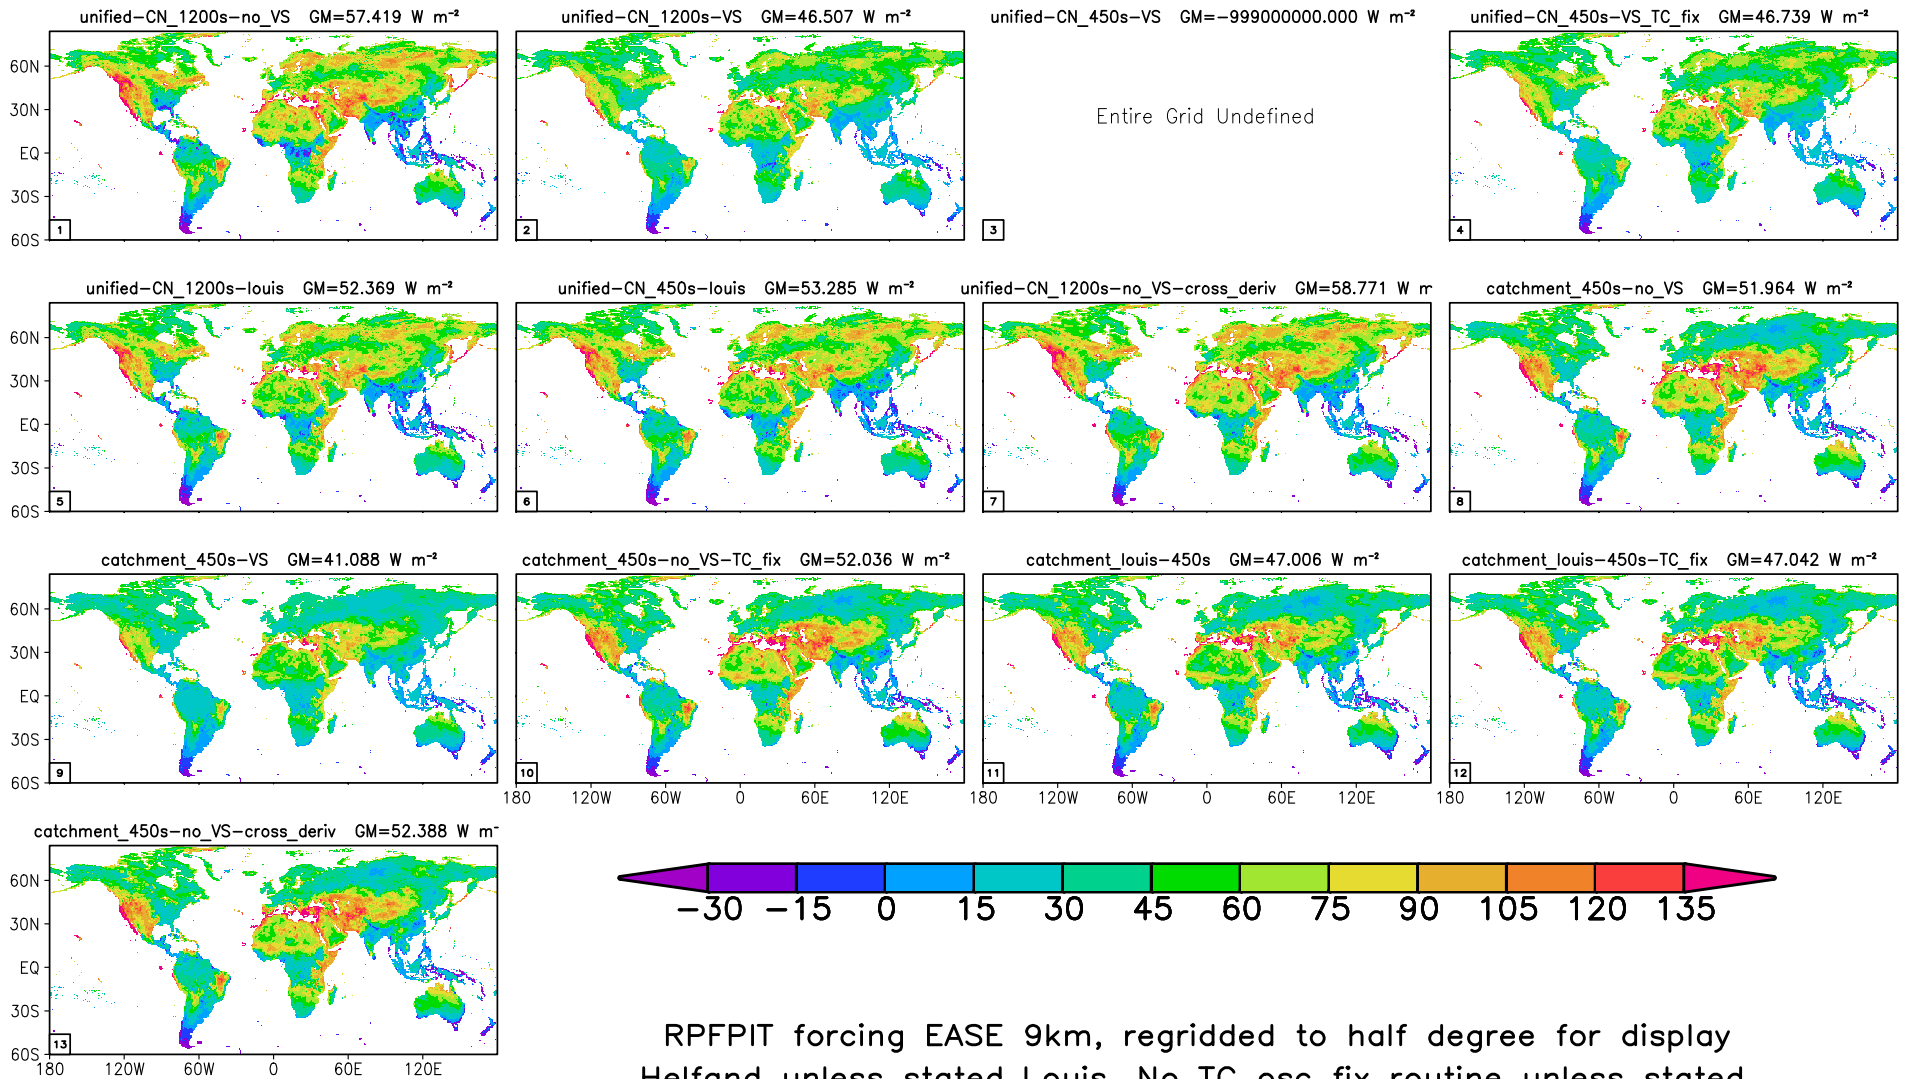

SHFLUX EASE 9km Jul 2013

LHFLUX EASE 9km Jul 2013

RPFIT forcing EASE 9km, regridded to half degree for display
 Helfand unless stated Louis. No TC osc fix routine unless stated.

GHFLUX EASE 9km Jul 2013

RPFPIIT forcing EASE 9km, regridded to half degree for display
 Helfand unless stated Louis. No TC osc fix routine unless stated.

TSURF EASE 9km Jul 2013

TSURF minus T_{AIR} EASE 9km Jul 2013

RZMC EASE 9km Jul 2013

RUNOFF EASE 9km Jul 2013

WATER_BAL * 10⁶ EASE 9km Jul 2013