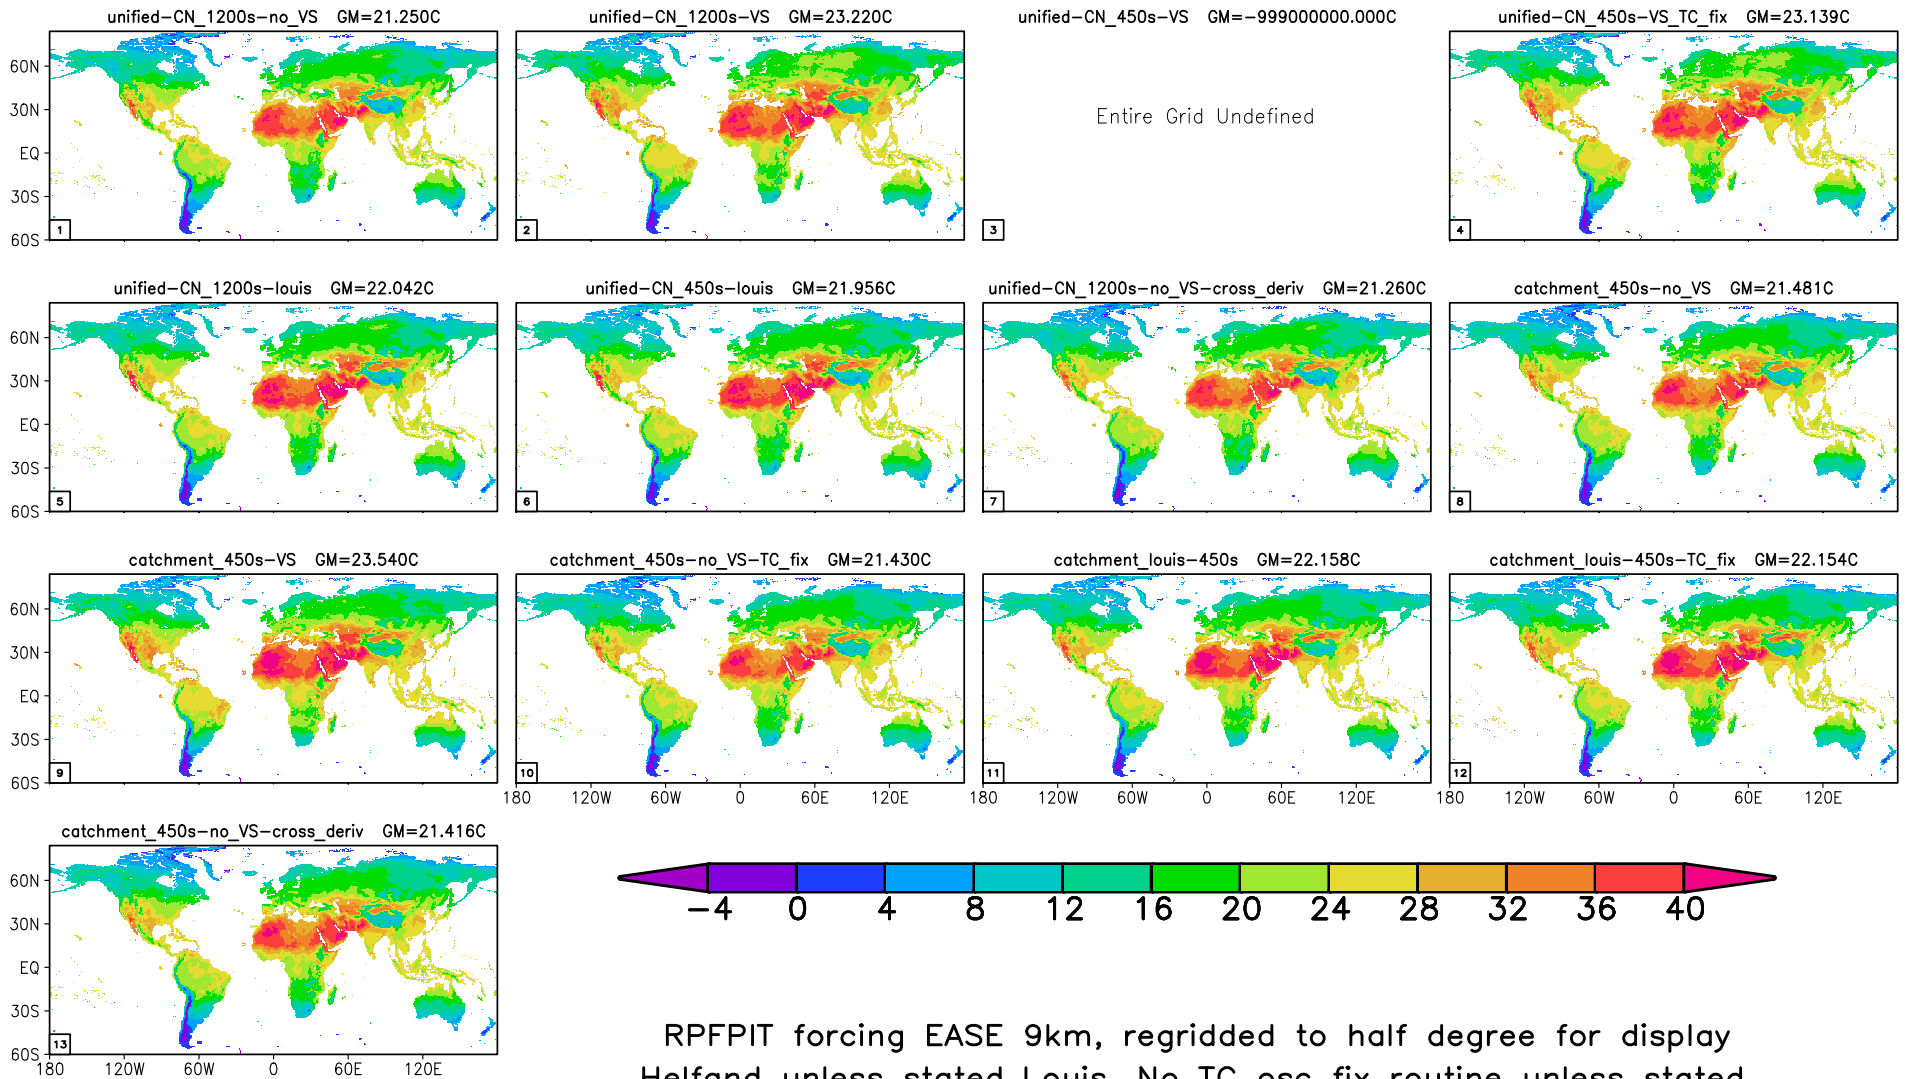

SHFLUX EASE 9km Jul 2013

LHFLUX EASE 9km Jul 2013

RPFIT forcing EASE 9km, regridded to half degree for display
 Helfand unless stated Louis. No TC osc fix routine unless stated.

GHFLUX EASE 9km Jul 2013

RPFPIIT forcing EASE 9km, regridded to half degree for display
 Helfand unless stated Louis. No TC osc fix routine unless stated.

TSURF EASE 9km Jul 2013

TSURF minus T_{AIR} EASE 9km Jul 2013

RZMC EASE 9km Jul 2013

RUNOFF EASE 9km Jul 2013

WATER_BAL * 10⁶ EASE 9km Jul 2013