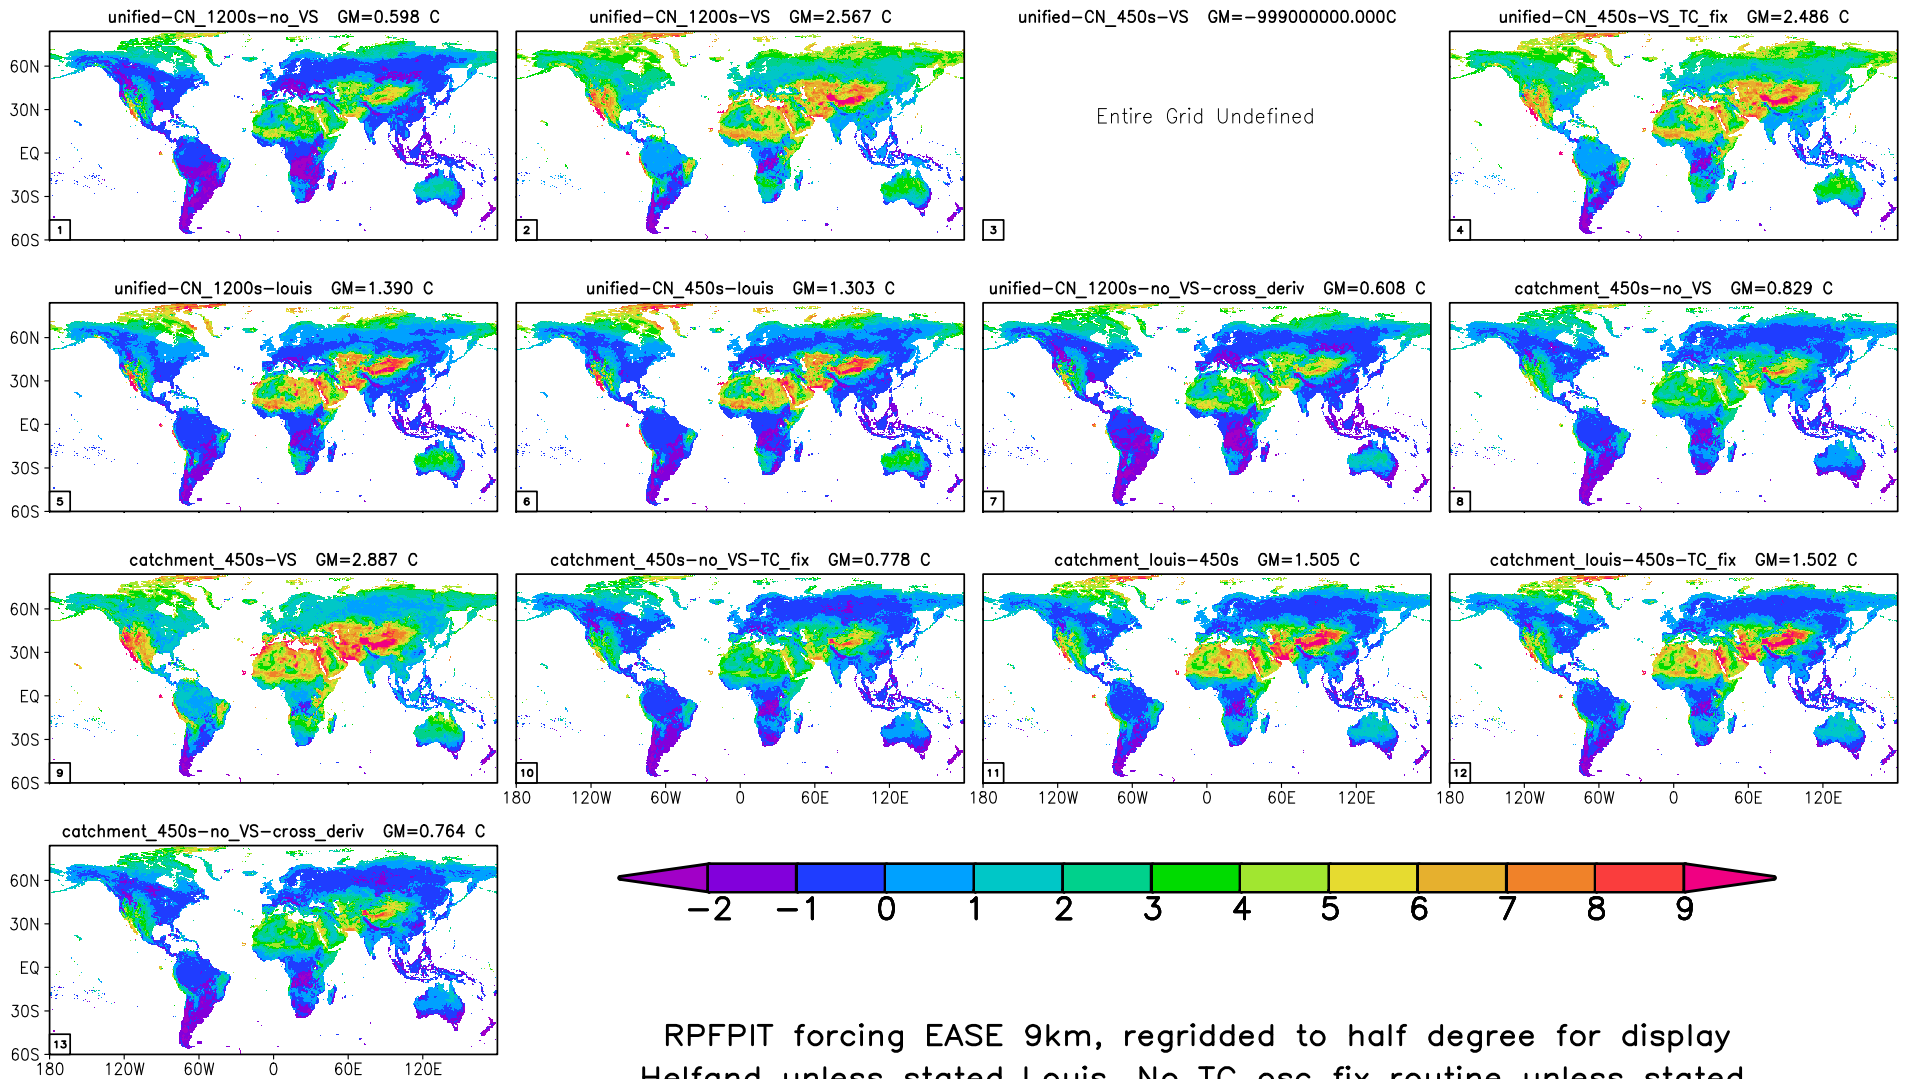

SHFLUX EASE 9km Jul 2013

LHFLUX EASE 9km Jul 2013

RPFIT forcing EASE 9km, regridded to half degree for display
 Helfand unless stated Louis. No TC osc fix routine unless stated.

GHFLUX EASE 9km Jul 2013

RPFPIIT forcing EASE 9km, regridded to half degree for display
 Helfand unless stated Louis. No TC osc fix routine unless stated.

TSURF EASE 9km Jul 2013

TSURF minus T_{AIR} EASE 9km Jul 2013

RZMC EASE 9km Jul 2013

RUNOFF EASE 9km Jul 2013

WATER_BAL * 10⁶ EASE 9km Jul 2013