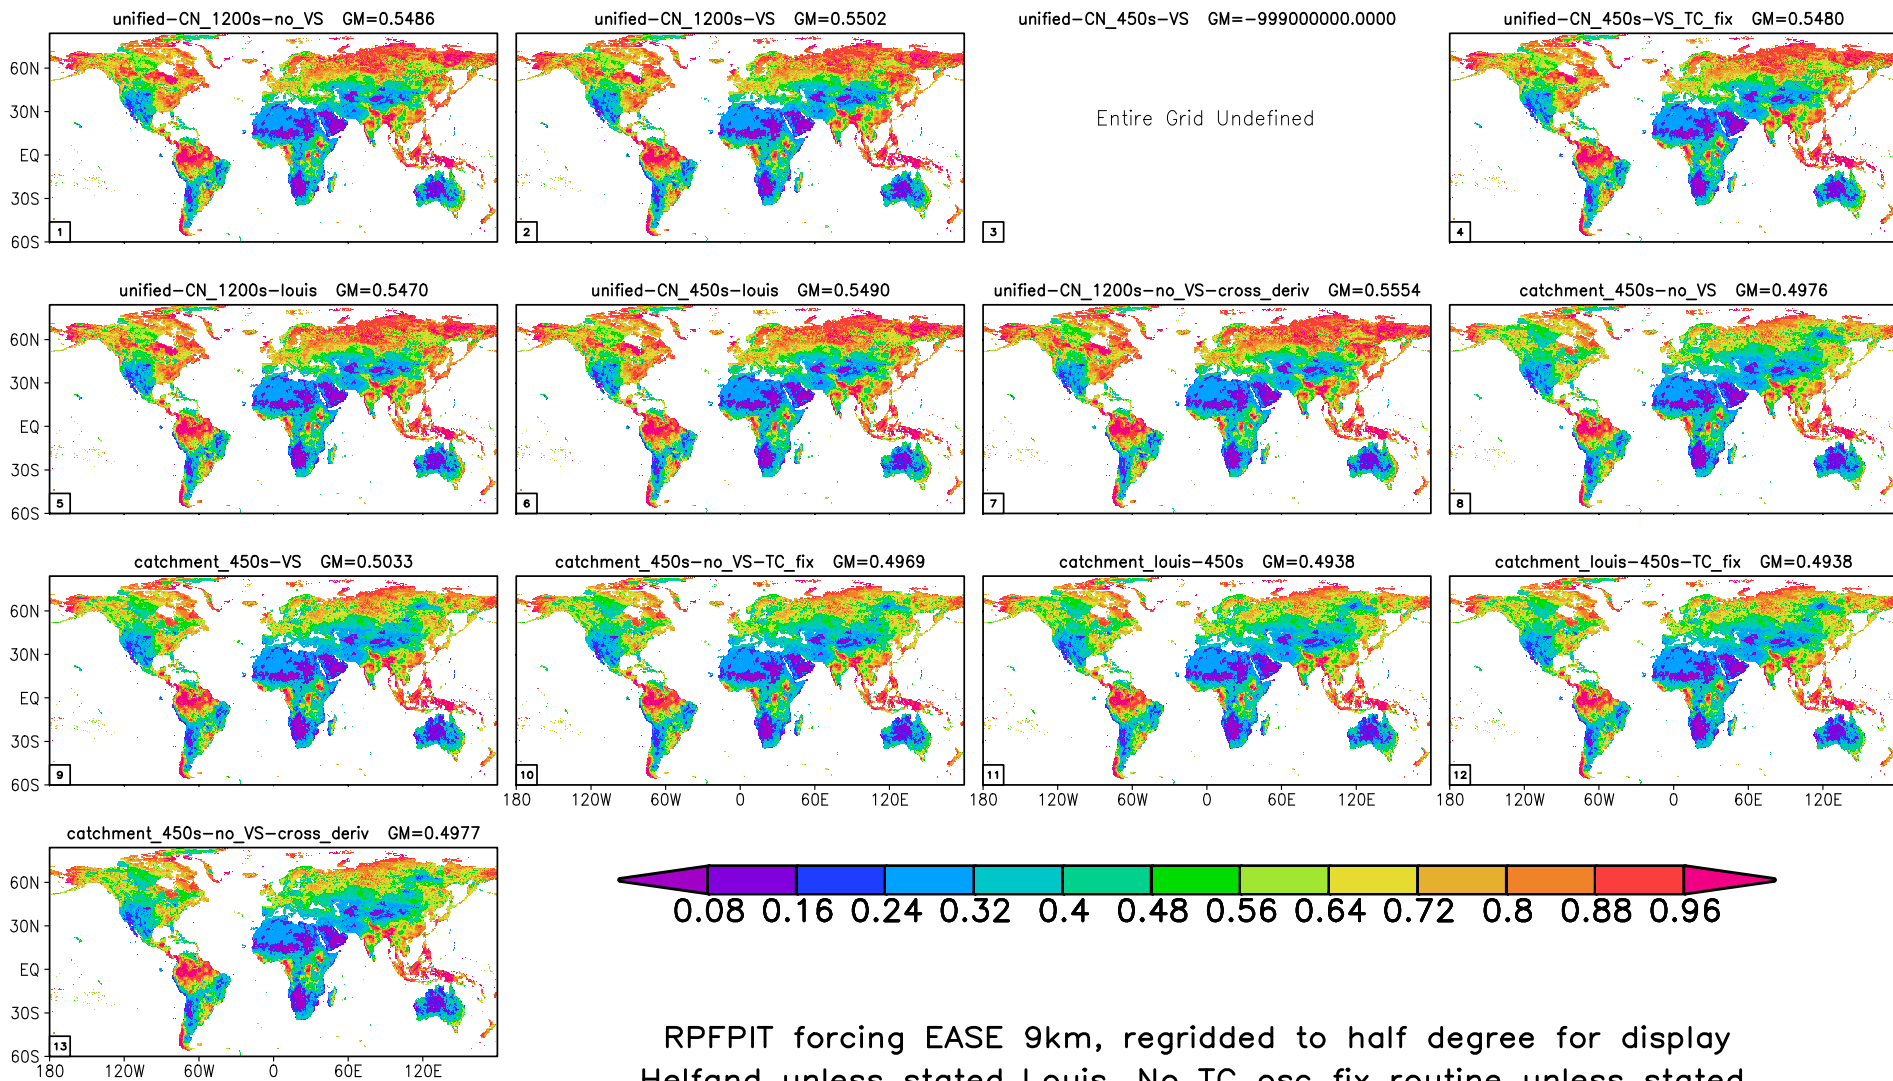

SHFLUX EASE 9km Jul 2013

LHFLUX EASE 9km Jul 2013

RPFIT forcing EASE 9km, regridded to half degree for display
 Helfand unless stated Louis. No TC osc fix routine unless stated.

GHFLUX EASE 9km Jul 2013

RPFPIIT forcing EASE 9km, regridded to half degree for display
 Helfand unless stated Louis. No TC osc fix routine unless stated.

TSURF EASE 9km Jul 2013

TSURF minus T_{AIR} EASE 9km Jul 2013

RZMC EASE 9km Jul 2013

RUNOFF EASE 9km Jul 2013

WATER_BAL * 10⁶ EASE 9km Jul 2013