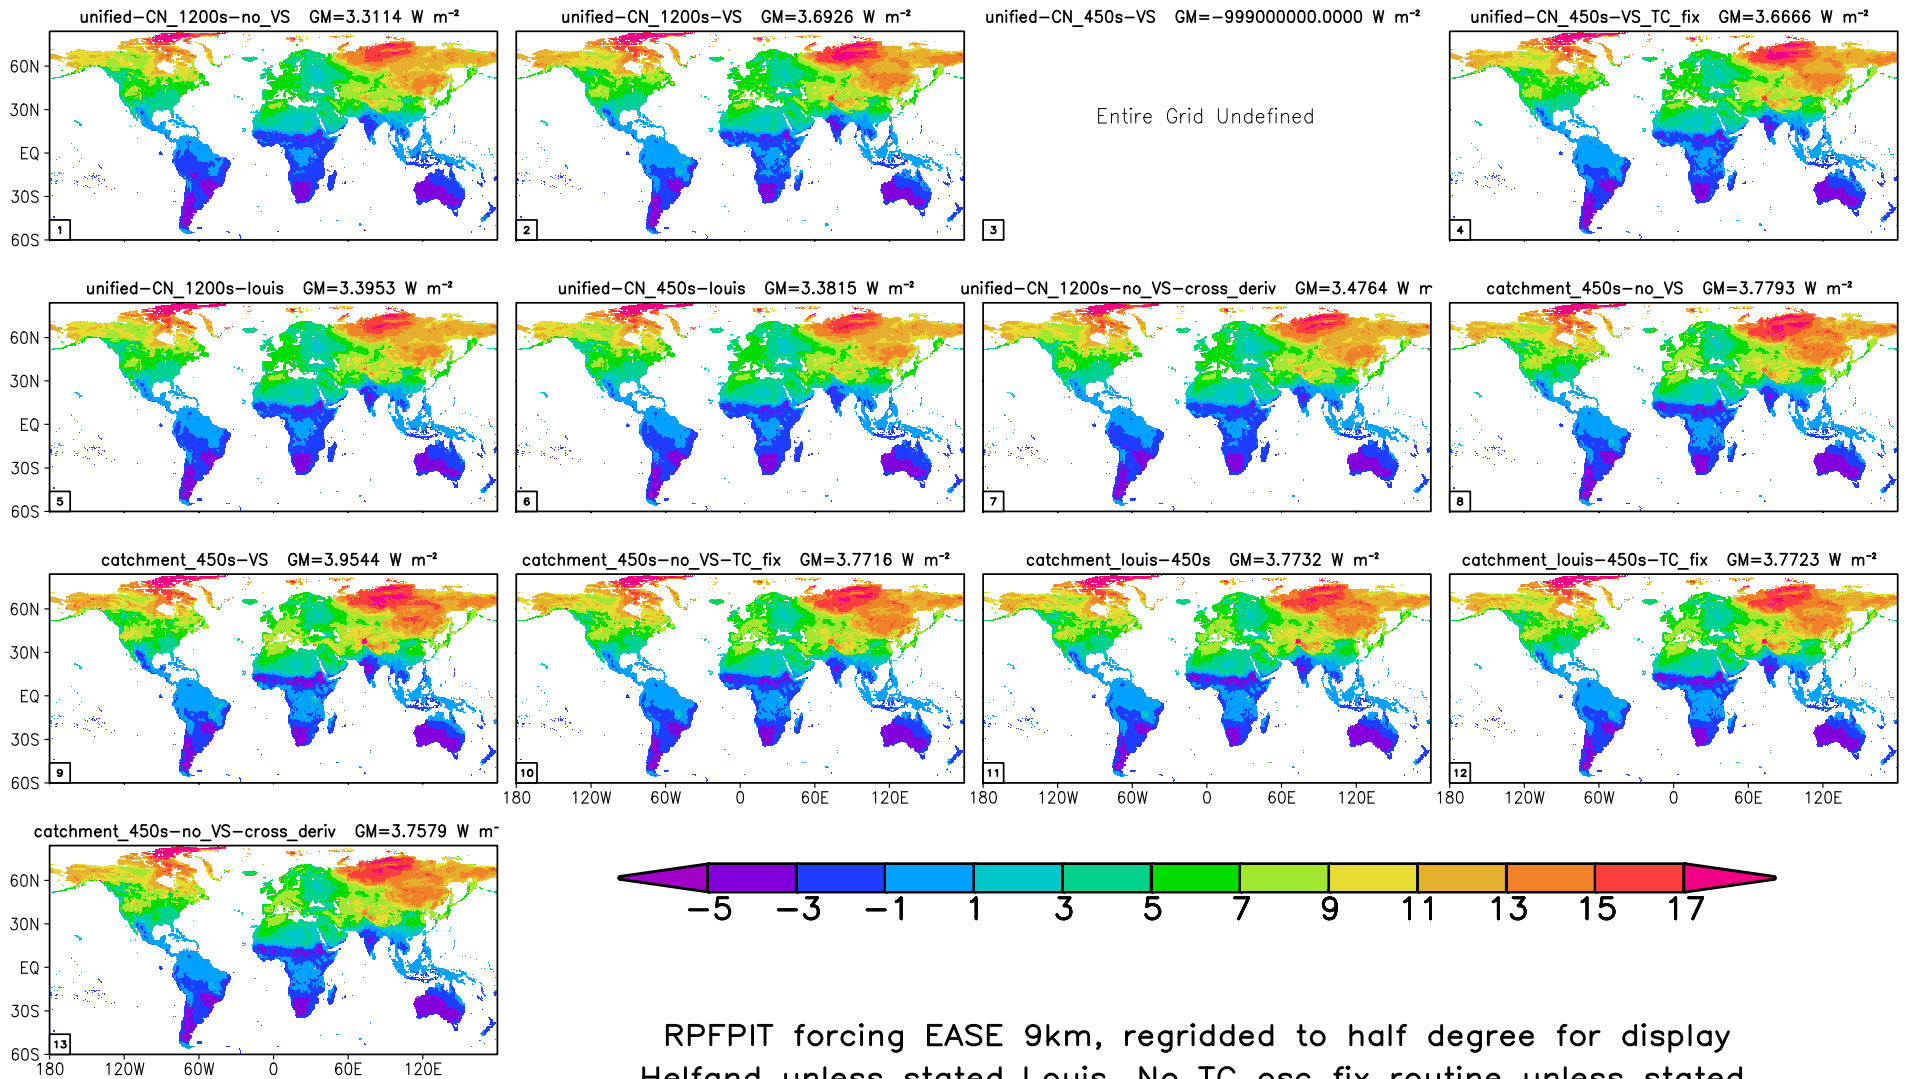

SHFLUX EASE 9km Jul 2013

LHFLUX EASE 9km Jul 2013

RPFIT forcing EASE 9km, regridded to half degree for display
 Helfand unless stated Louis. No TC osc fix routine unless stated.

GHFLUX EASE 9km Jul 2013

RPFPIIT forcing EASE 9km, regridded to half degree for display
 Helfand unless stated Louis. No TC osc fix routine unless stated.

TSURF EASE 9km Jul 2013

TSURF minus T_{AIR} EASE 9km Jul 2013

RZMC EASE 9km Jul 2013

RUNOFF EASE 9km Jul 2013

WATER_BAL * 10⁶ EASE 9km Jul 2013