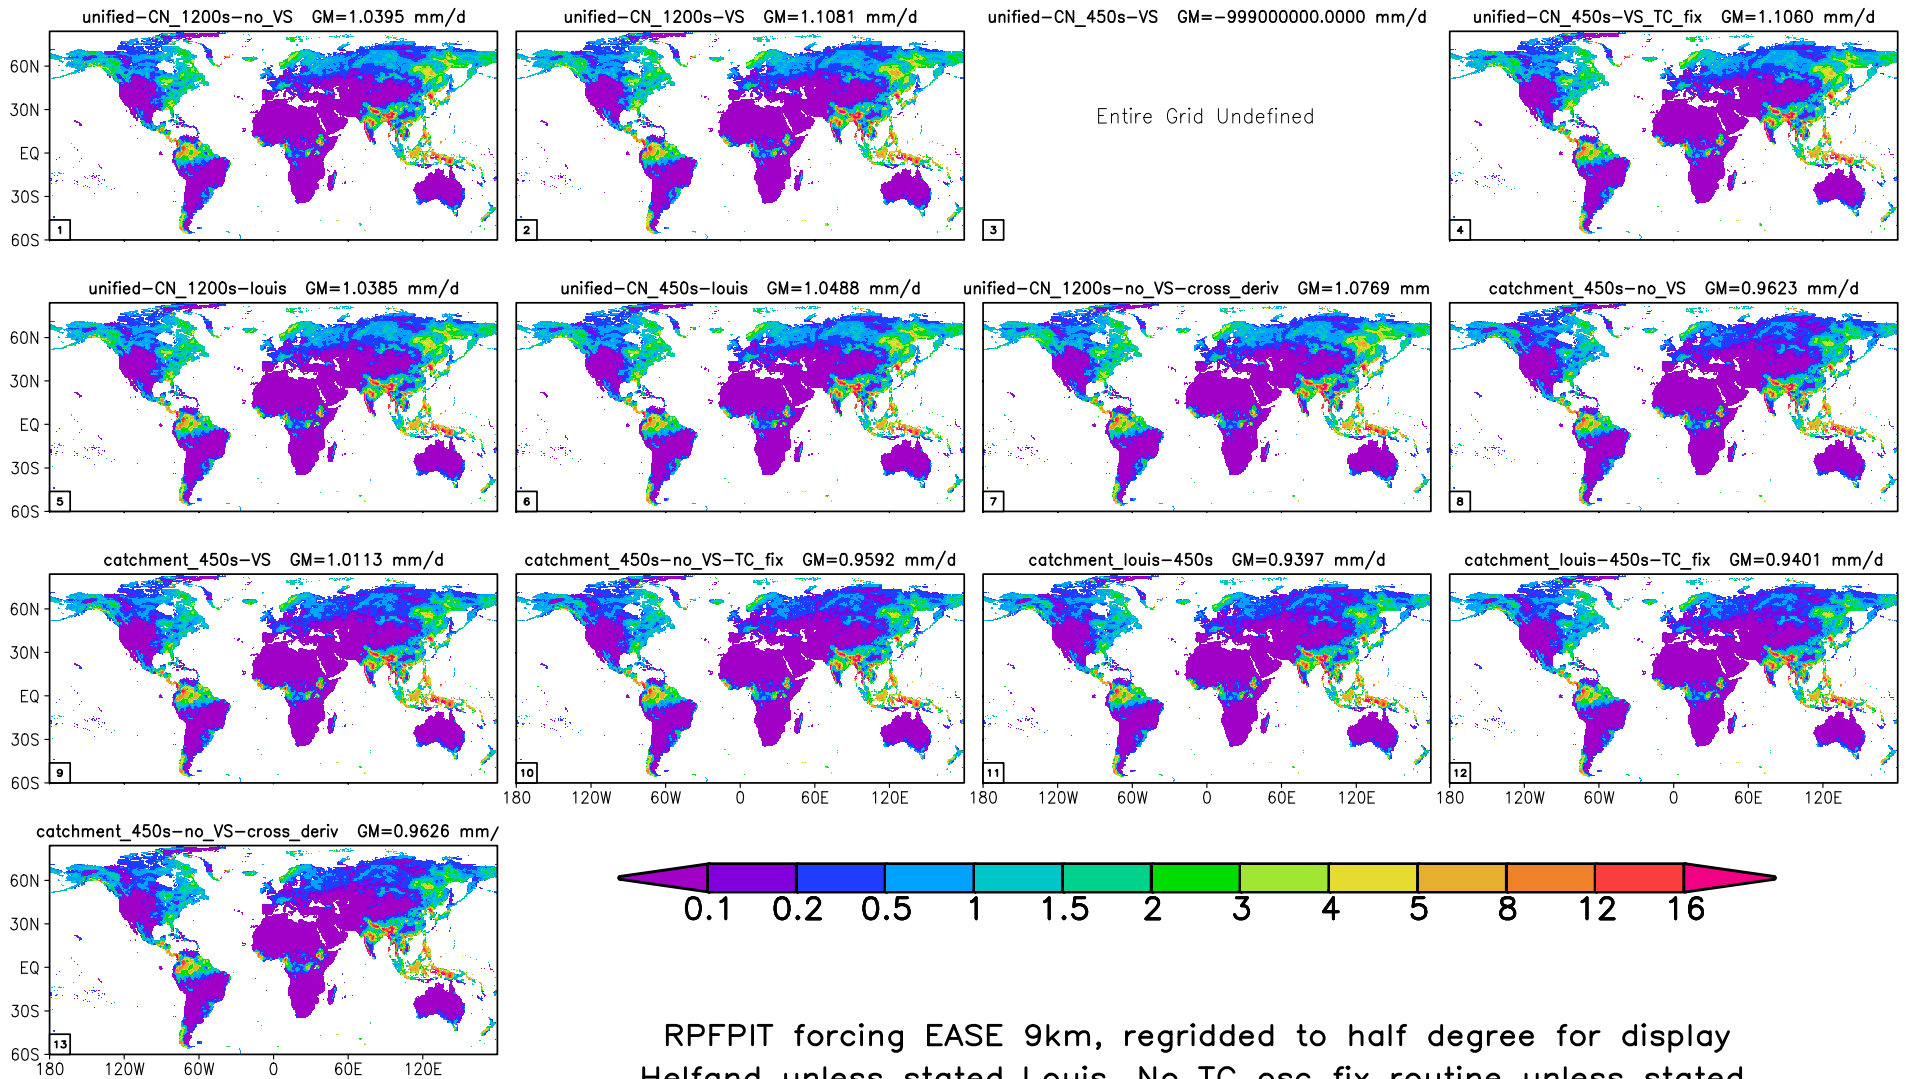

TSURF EASE 9km Jul 2013

TSURF minus T_{AIR} EASE 9km Jul 2013

RZMC EASE 9km Jul 2013

RUNOFF EASE 9km Jul 2013

WATER_BAL * 10⁶ EASE 9km Jul 2013